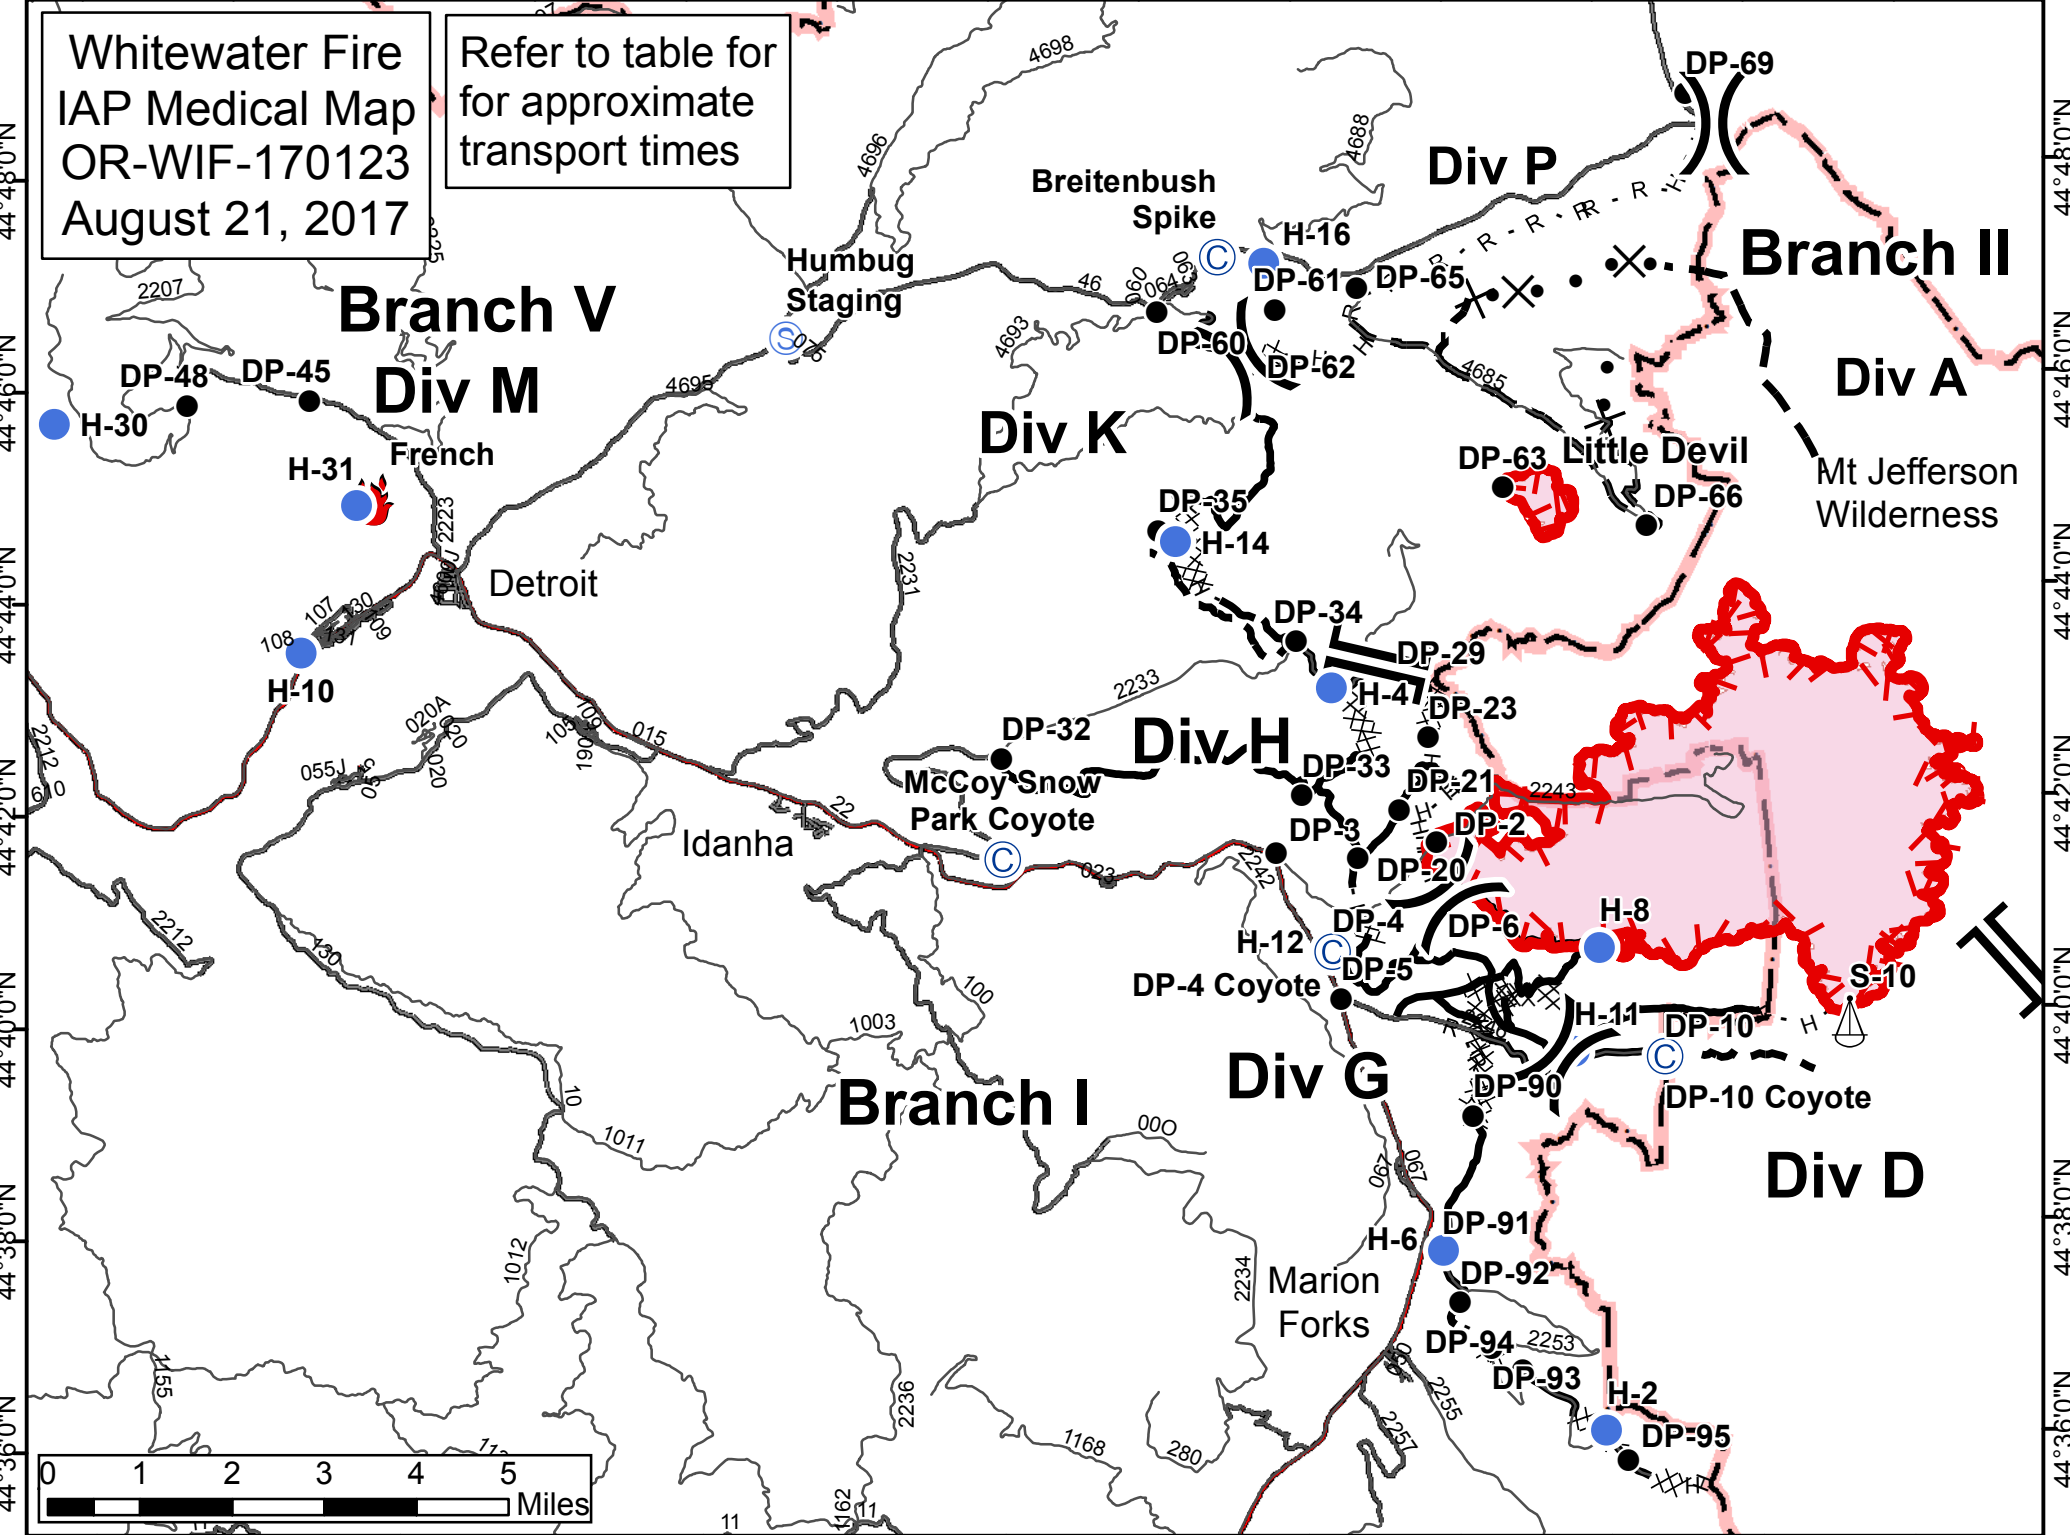

122°14'0"W 122°12'0"W 122°10'0"W 122°8'0"W 122°6'0"W 122°4'0"W 122°2'0"W 122°0'0"W 121°58'0"W 121°56'0"W 121°54'0"W 121°52'0"W 121°50'0"W

Whitewater Fire
IAP Medical Map
OR-WIF-170123
August 21, 2017

Refer to table for
for approximate
transport times

122°14'0"W 122°12'0"W 122°10'0"W 122°8'0"W 122°6'0"W 122°4'0"W 122°2'0"W 122°0'0"W 121°58'0"W 121°56'0"W 121°54'0"W 121°52'0"W 121°50'0"W