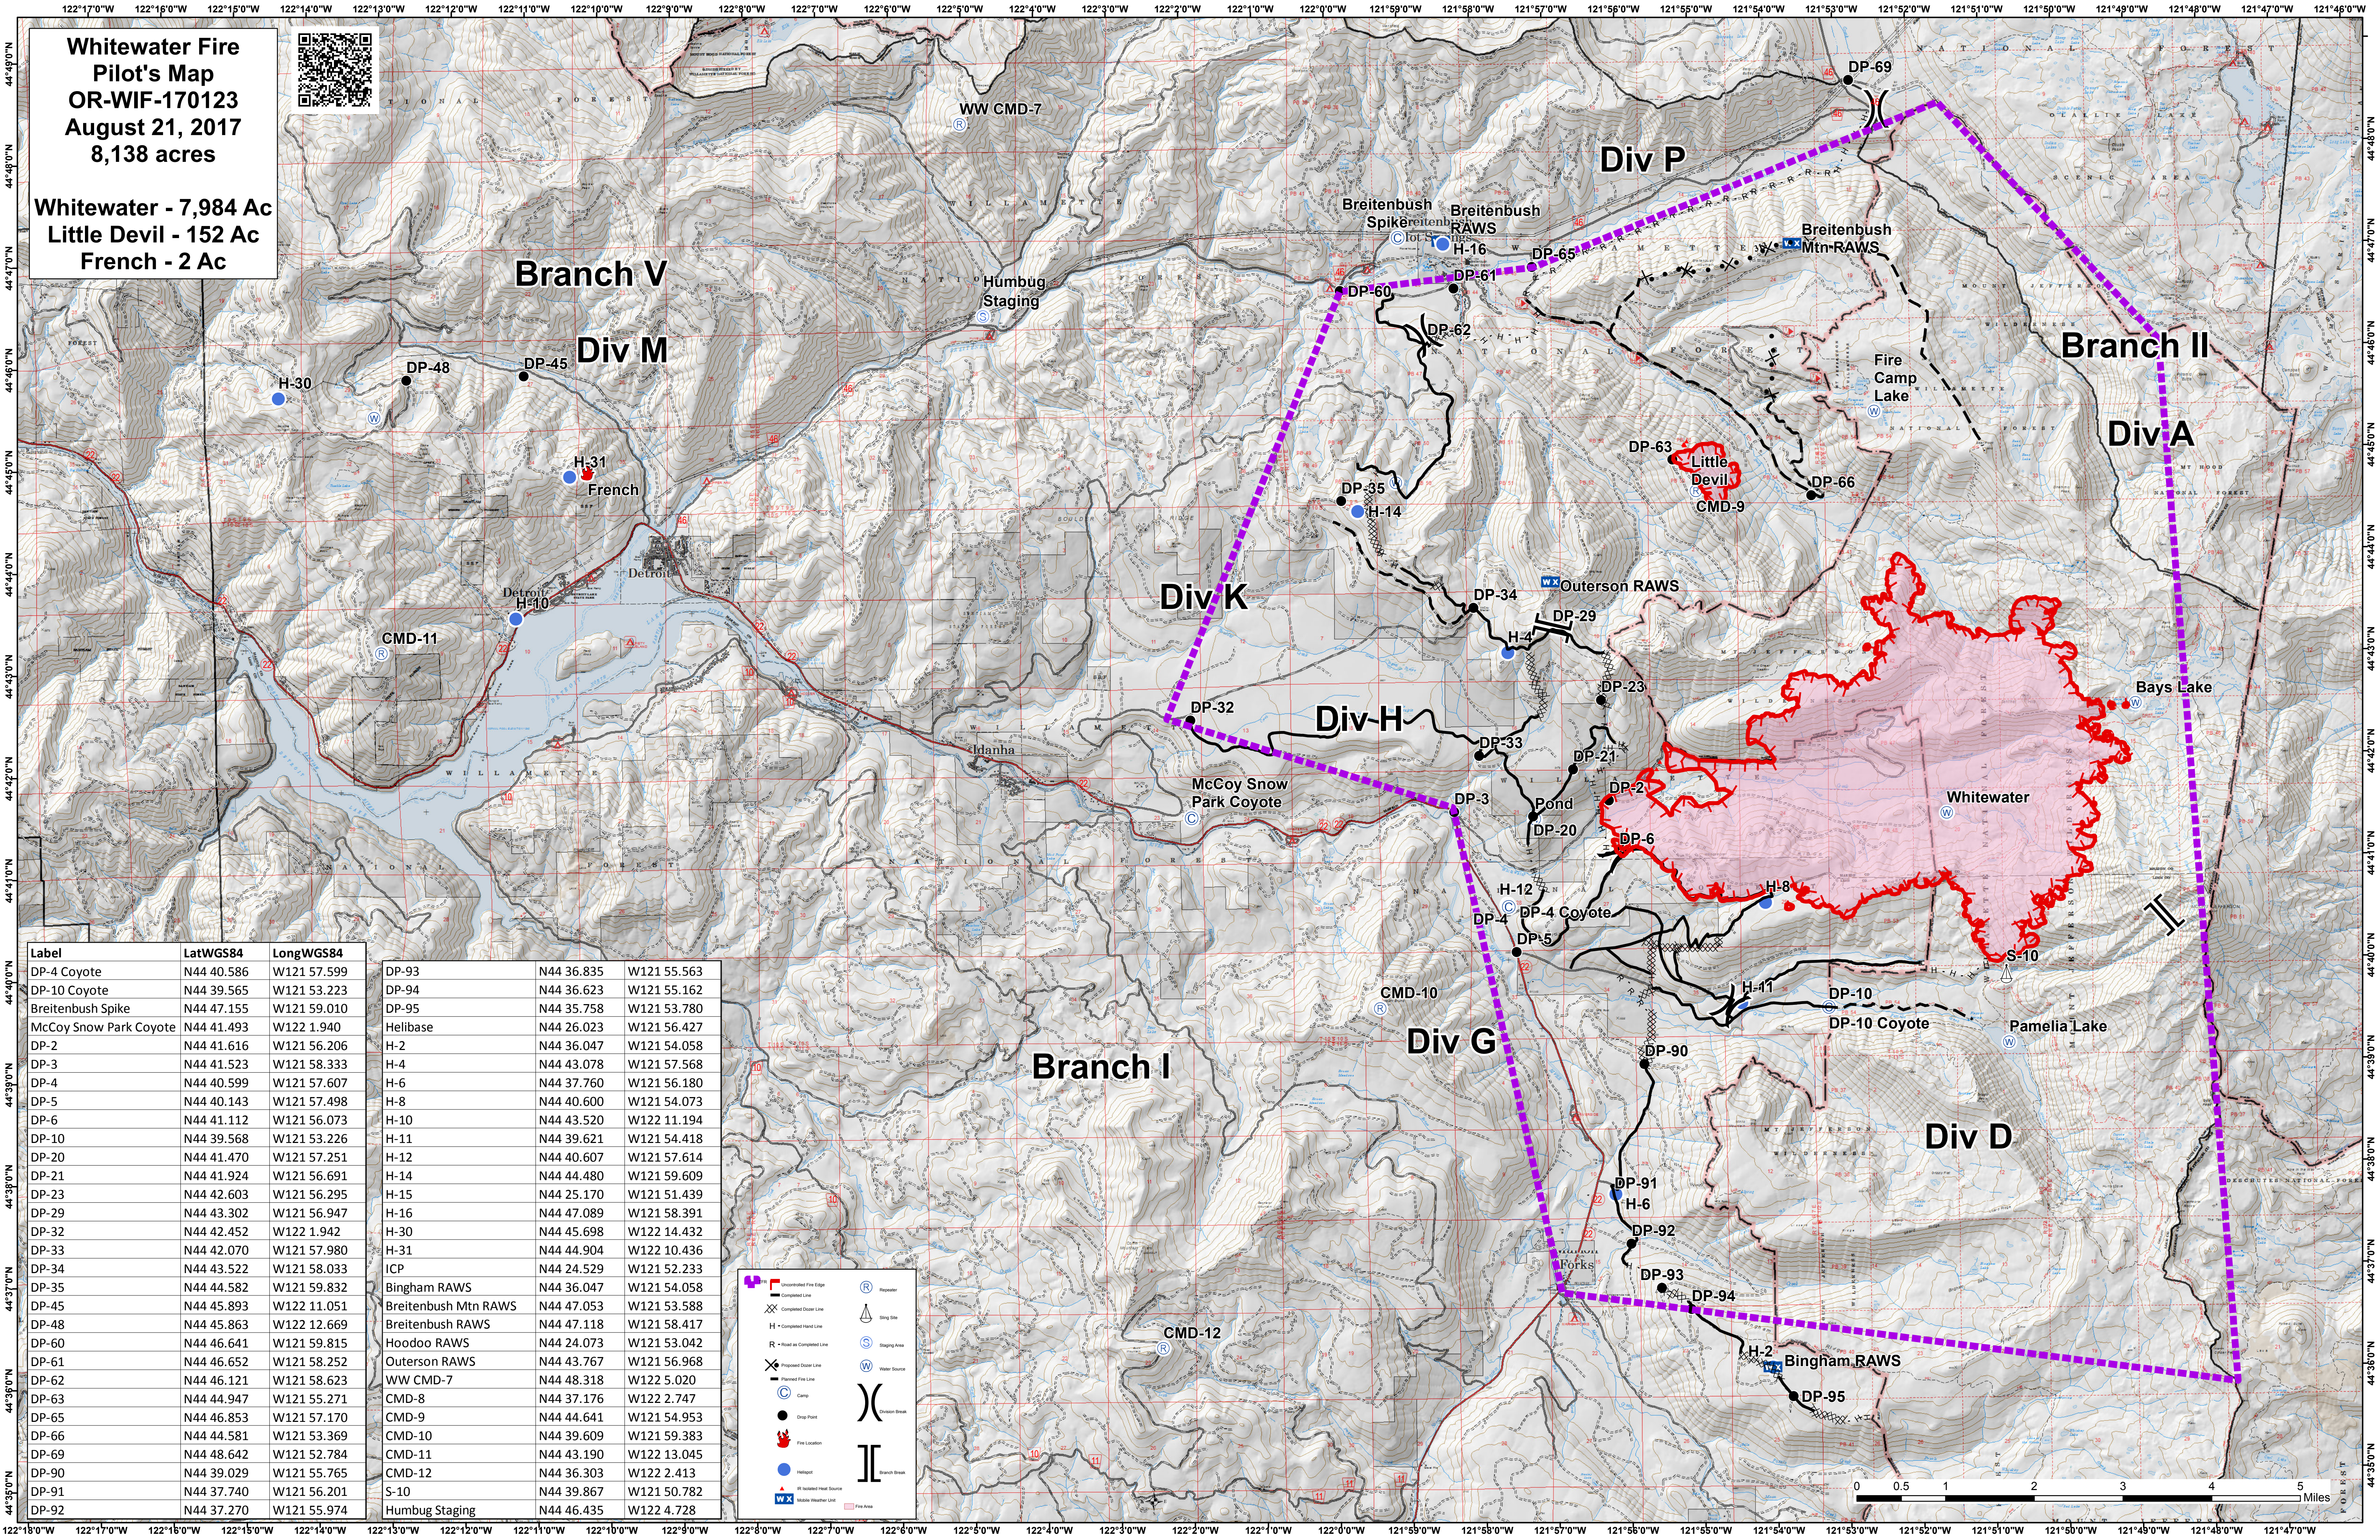

**Whitewater Fire
Pilot's Map
OR-WIF-170123
August 21, 2017
8,138 acres**

**Whitewater - 7,984 Ac
Little Devil - 152 Ac
French - 2 Ac**

Label	LatWGS84	LongWGS84
DP-4 Coyote	N44 40.586	W121 57.599
DP-10 Coyote	N44 39.565	W121 53.223
Breitenbush Spike	N44 47.155	W121 59.010
McCoy Snow Park Coyote	N44 41.493	W122 1.940
DP-2	N44 41.616	W121 56.206
DP-3	N44 41.523	W121 58.333
DP-4	N44 40.599	W121 57.607
DP-5	N44 40.143	W121 57.498
DP-6	N44 41.112	W121 56.073
DP-10	N44 39.568	W121 53.226
DP-20	N44 41.470	W121 57.251
DP-21	N44 41.924	W121 56.691
DP-23	N44 42.603	W121 56.295
DP-29	N44 43.302	W121 56.947
DP-32	N44 42.452	W122 1.942
DP-33	N44 42.070	W121 57.980
DP-34	N44 43.522	W121 58.033
DP-35	N44 44.582	W121 59.832
DP-45	N44 45.893	W122 11.051
DP-48	N44 45.863	W122 12.669
DP-60	N44 46.641	W121 59.815
DP-61	N44 46.652	W121 58.252
DP-62	N44 46.121	W121 58.623
DP-63	N44 44.947	W121 55.271
DP-65	N44 46.853	W121 57.170
DP-66	N44 44.581	W121 53.369
DP-69	N44 48.642	W121 52.784
DP-90	N44 39.029	W121 55.765
DP-91	N44 37.740	W121 56.201
DP-92	N44 37.270	W121 55.974

- Proposed Fire Edge
- Completed Fire Line
- Completed Hand Line
- Hand as a Completed Line
- Proposed Hand Line
- Camp
- Chop Point
- Fire Location
- Helibase
- Staging Area
- Water Source
- Division Break
- Branch Break
- Resource
- Strip Site
- Staging Area
- Water Source
- Division Break
- Branch Break
- Mobile Weather Unit
- Fire Area