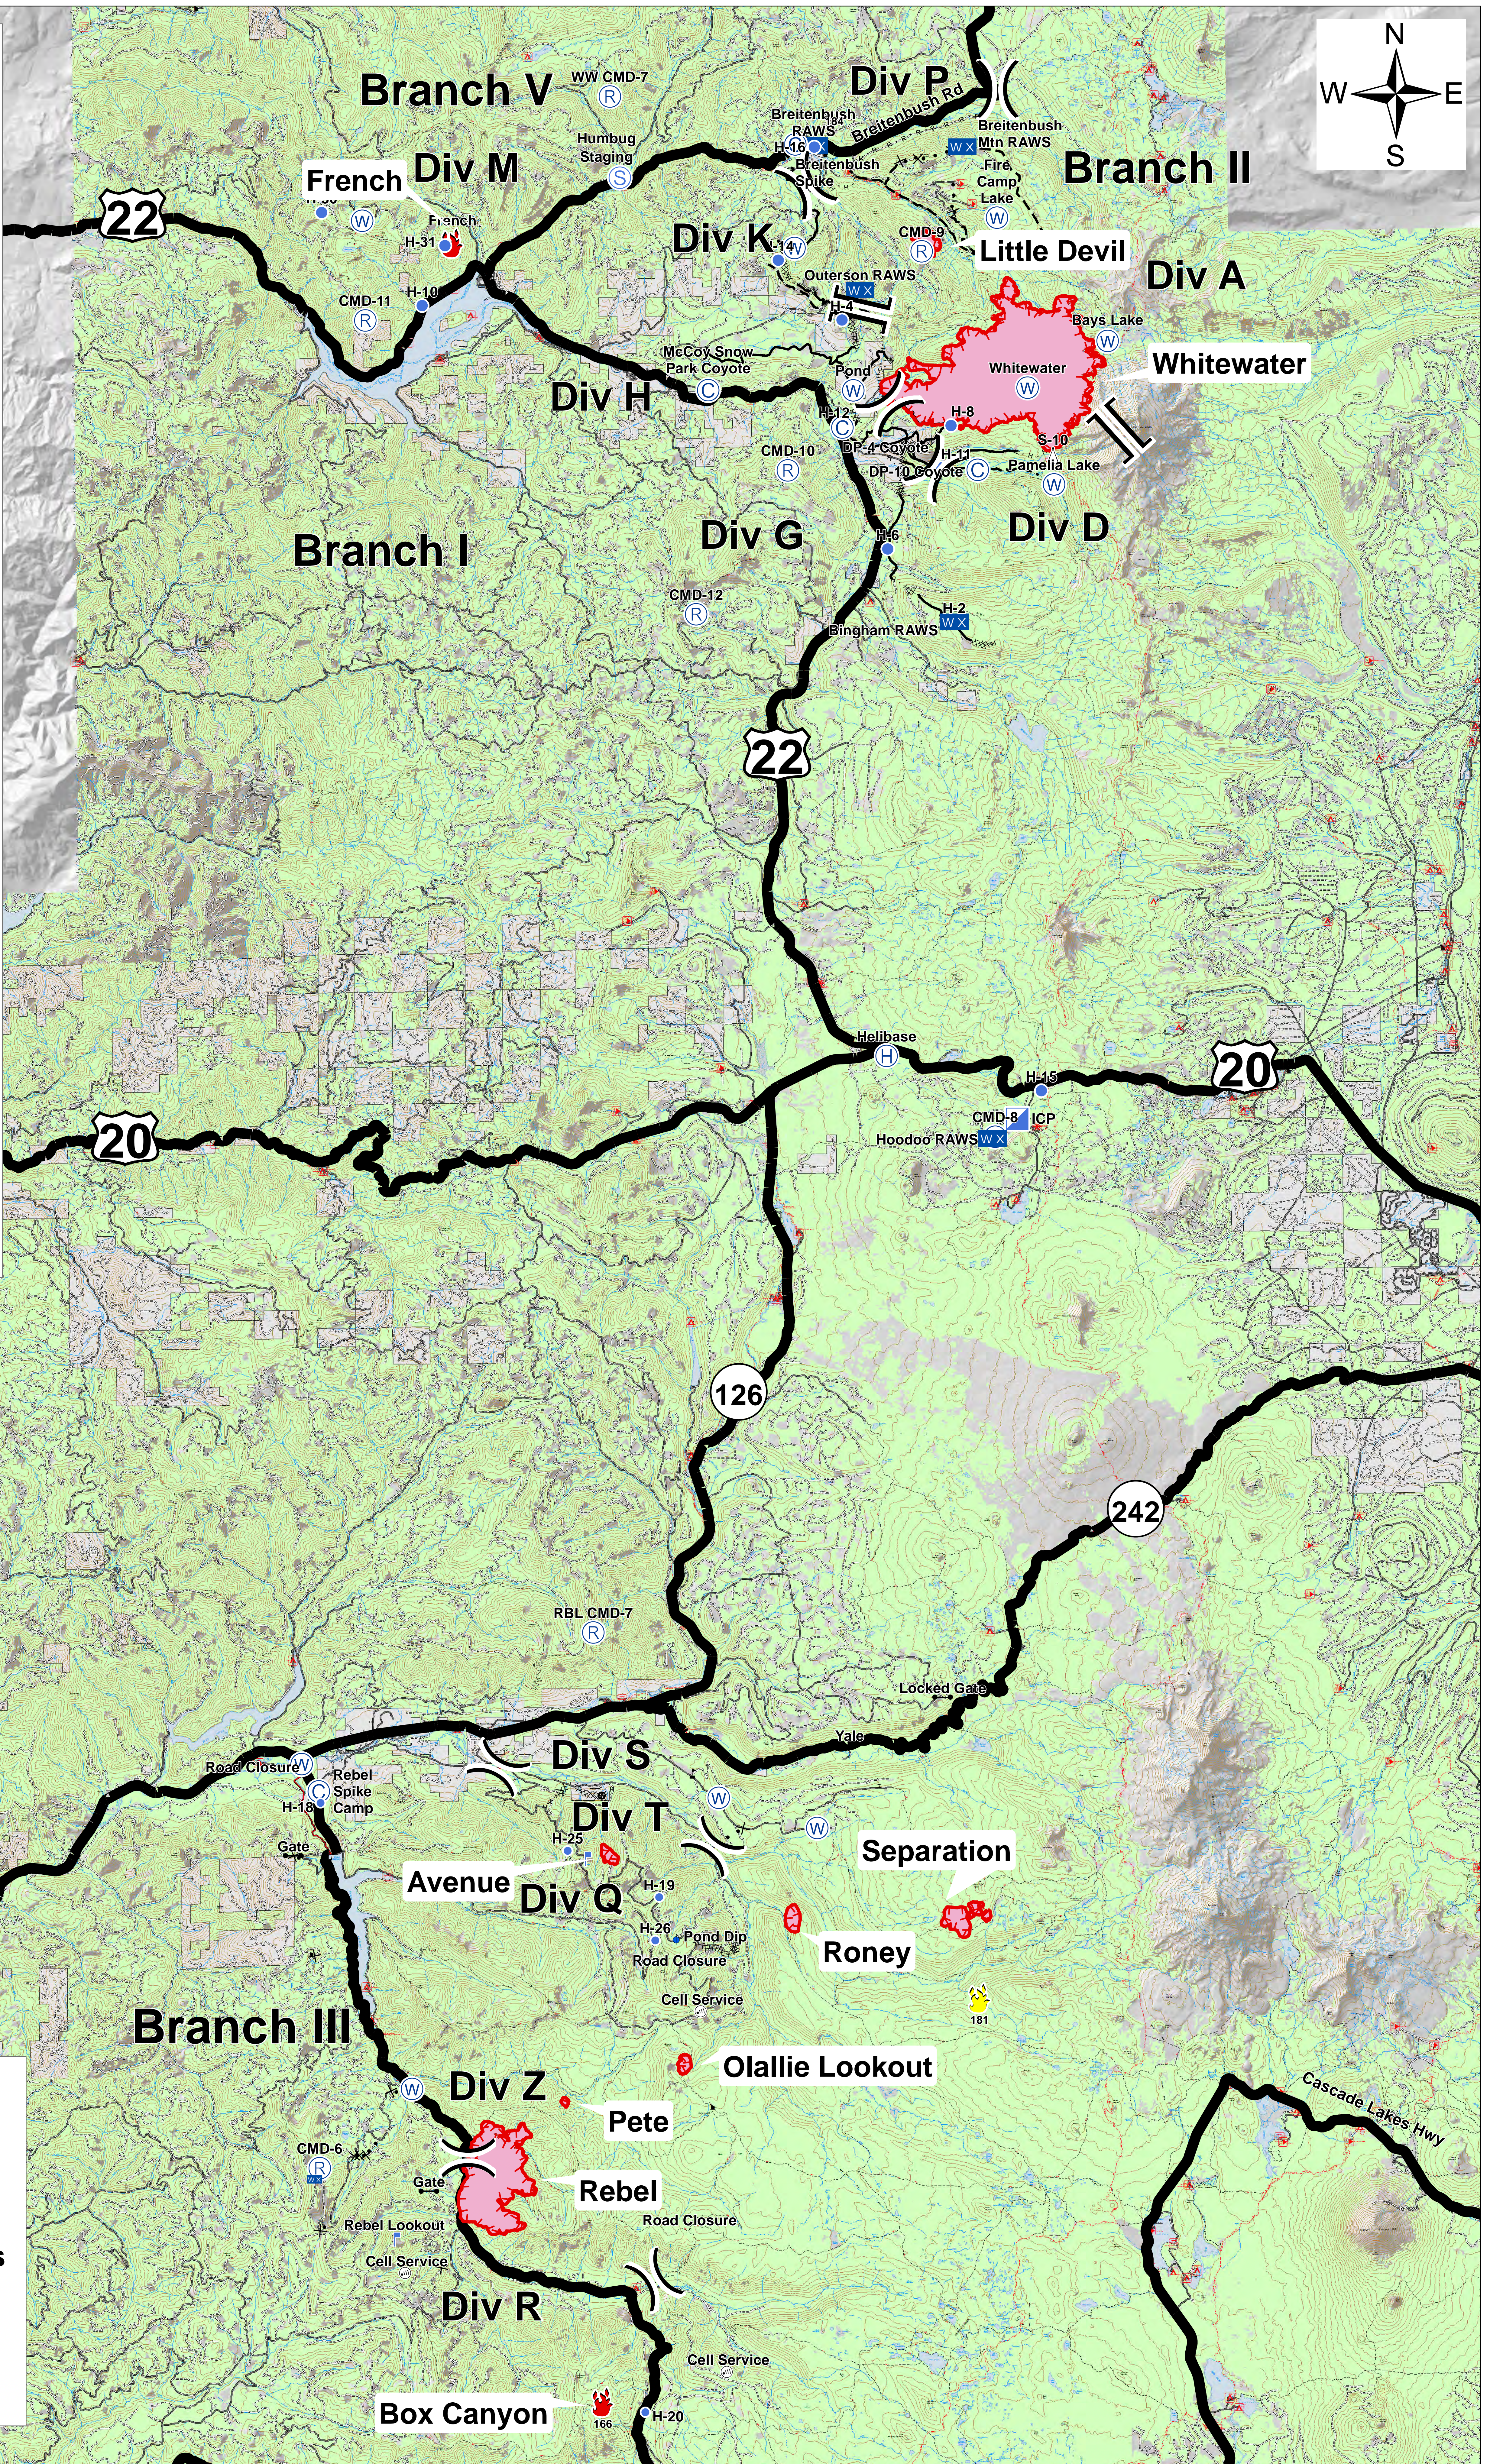

**Whitewater
& Rebel Fires
Vicinity Map
OR-WIF
August 21, 2017**

- Camp
- Fire Location
- Helibase
- Helispot
- Incident Command Post
- IR Isolated Heat Source
- Mobile Weather Unit
- Repeater
- Sling Site
- Staging Area
- Water Source
- Division Break
- Branch Break

- Uncontrolled Fire Edge
- Completed Line
- Completed Dozer Line
- Completed Hand Line
- Road as Completed Line
- Proposed Dozer Line
- Planned Fire Line
- Wildfire Daily Fire Perimeter

0 2.5 5 Miles

Whitewater - 7984 acres
 Little Devil - 152 acres
 French - 2 acre
 Rebel - 2319 acres
 Avenue - 69 acres
 Olallie Lookout - 62 acres
 Pete - 11 acres
 Separation - 283 acres
 Roney - 113 acres
 Box Canyon - 27 acres