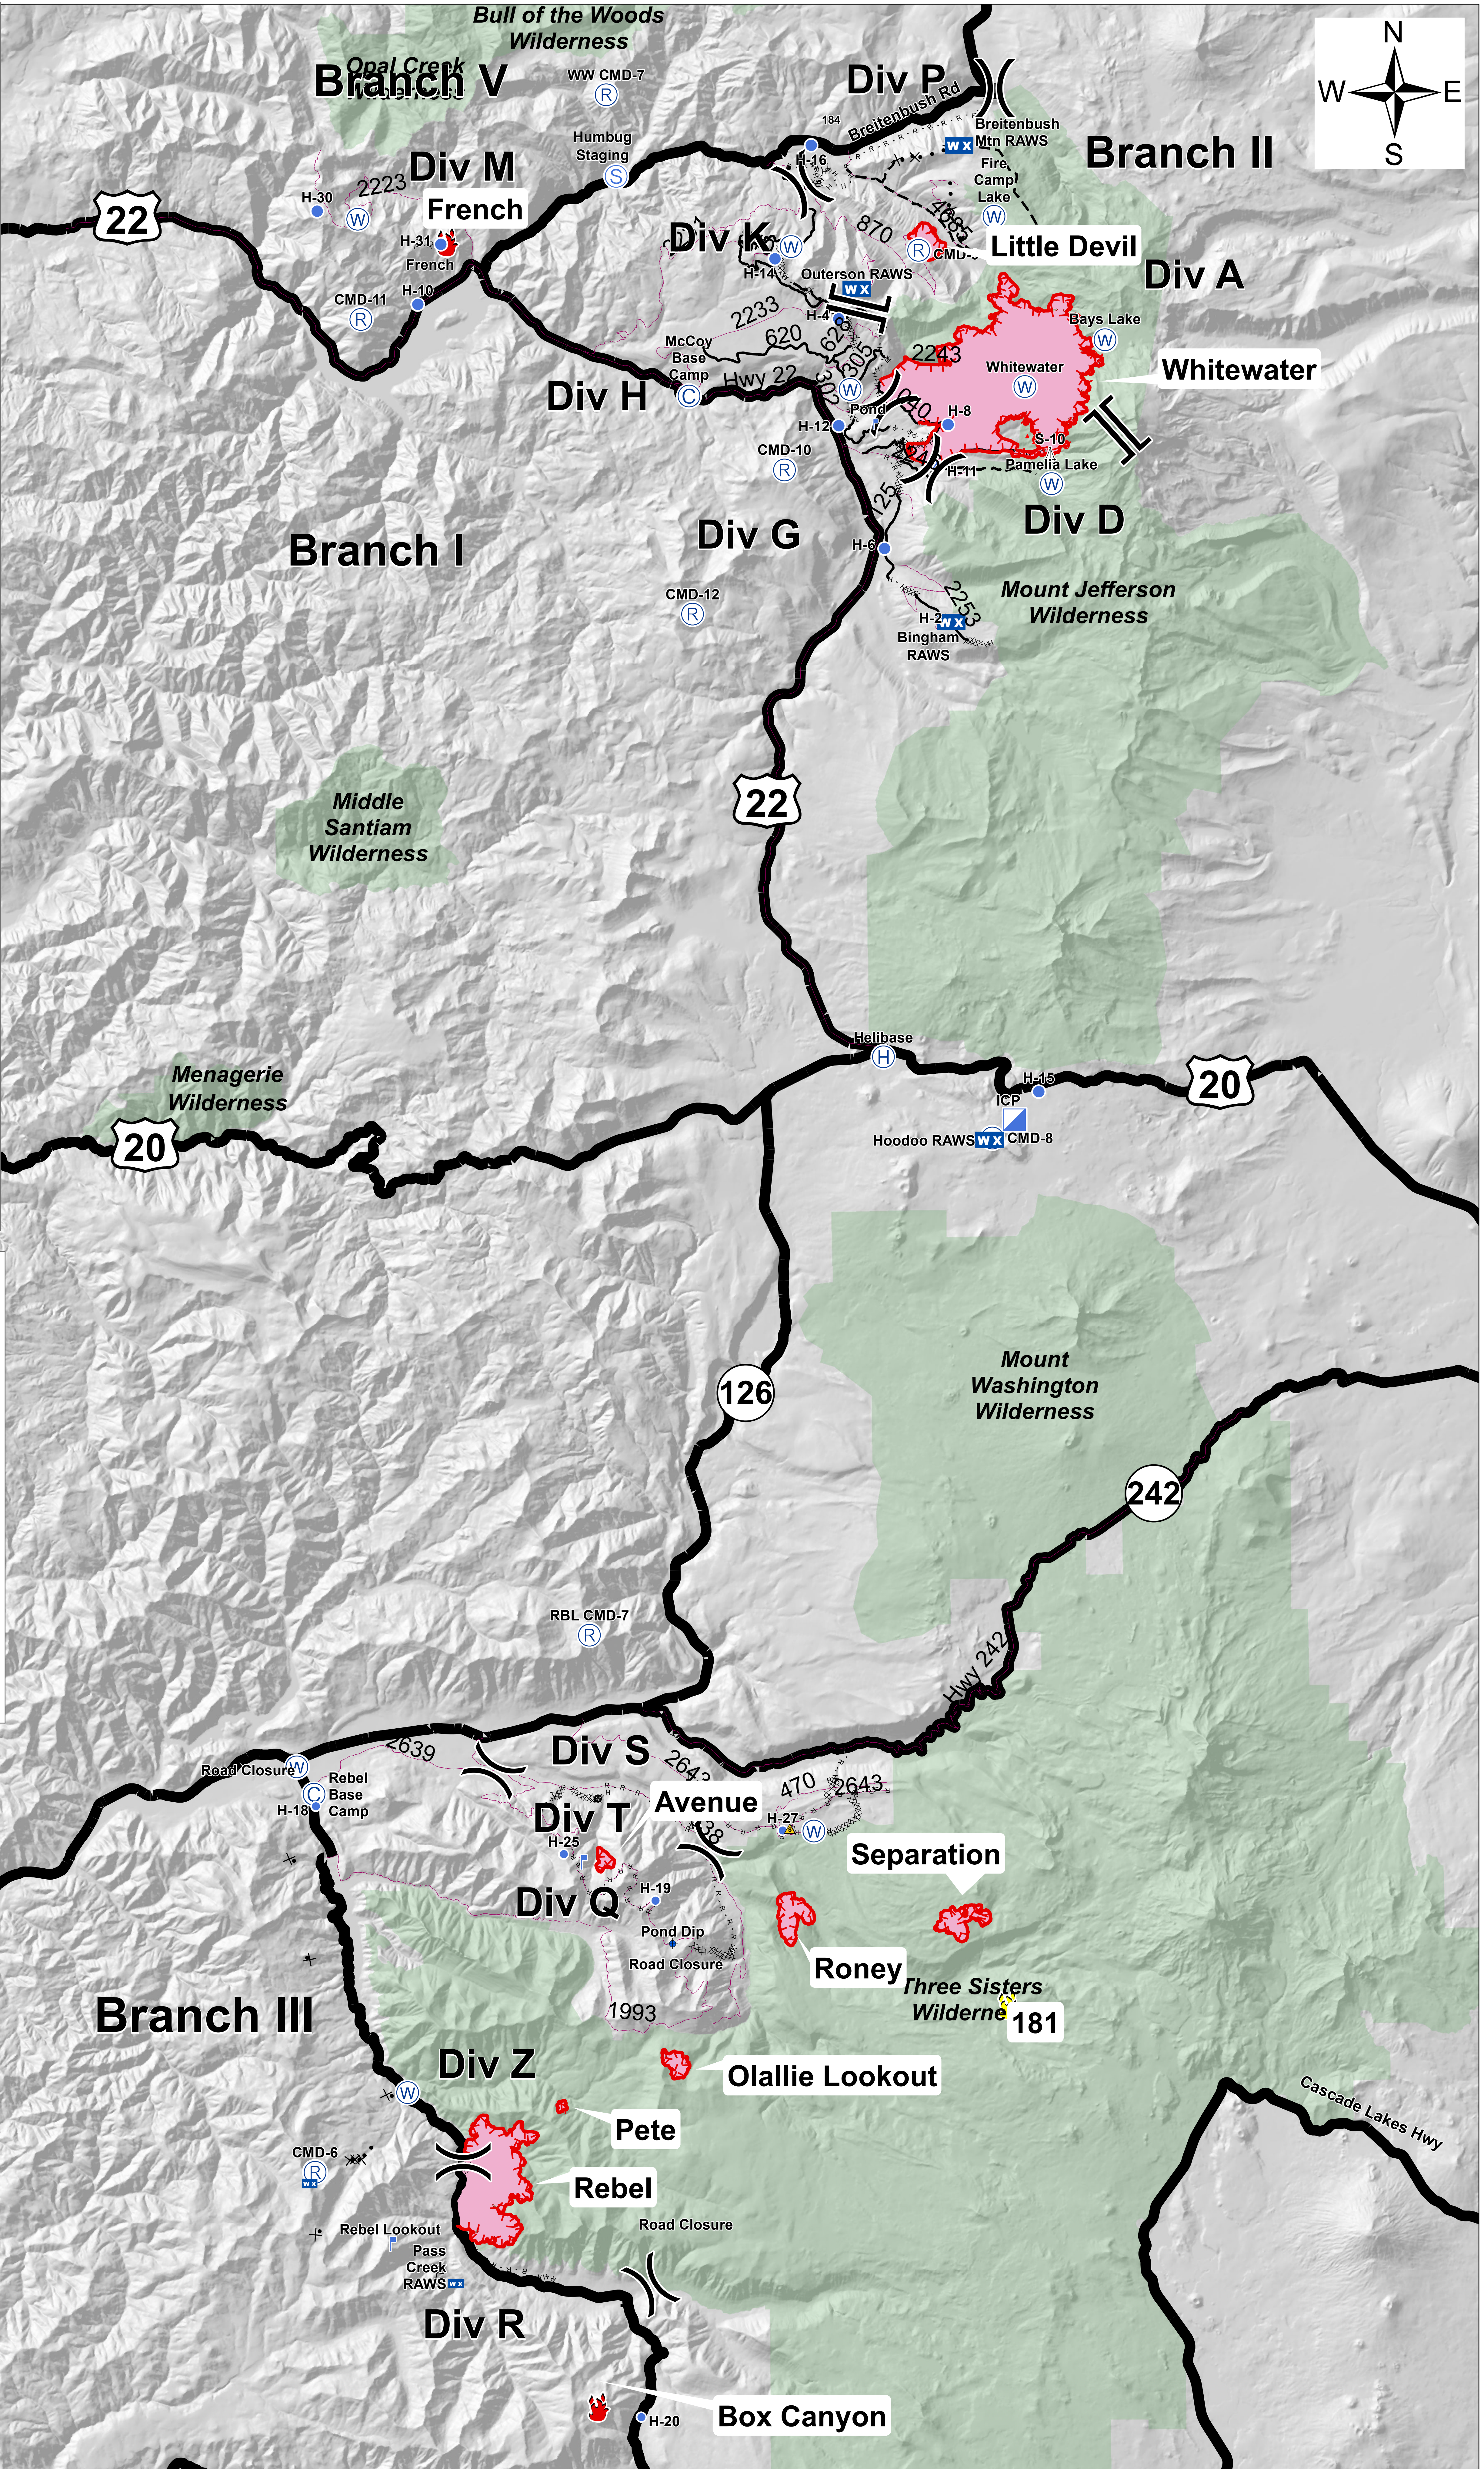

Whitewater & Rebel Fires Horse Creek Complex Vicinity Map OR-WIF August 26, 2017

- Camp
- Fire Location
- Helibase
- Helispot
- Incident Command Post
- IR Isolated Heat Source
- Lookout
- Mobile Weather Unit
- Repeater
- Sling Site
- Staging Area
- Water Source
- Division Break
- Branch Break
- Uncontrolled Fire Edge
- Completed Line
- Completed Dozer Line
- Completed Hand Line
- Road as Completed Line
- Proposed Dozer Line
- Planned Fire Line
- Wildfire Daily Fire Perimeter
- FS Roads
- Wilderness

Whitewater - 9,586 acres
Little Devil - 282 acres
French - 2 acre

Rebel - 2,805 acres
Pete - 21 acres

Horse Creek Complex:
Avenue - 85 acres
Olallie Lookout - 178 acres
Separation - 360 acres
Roney - 416 acres