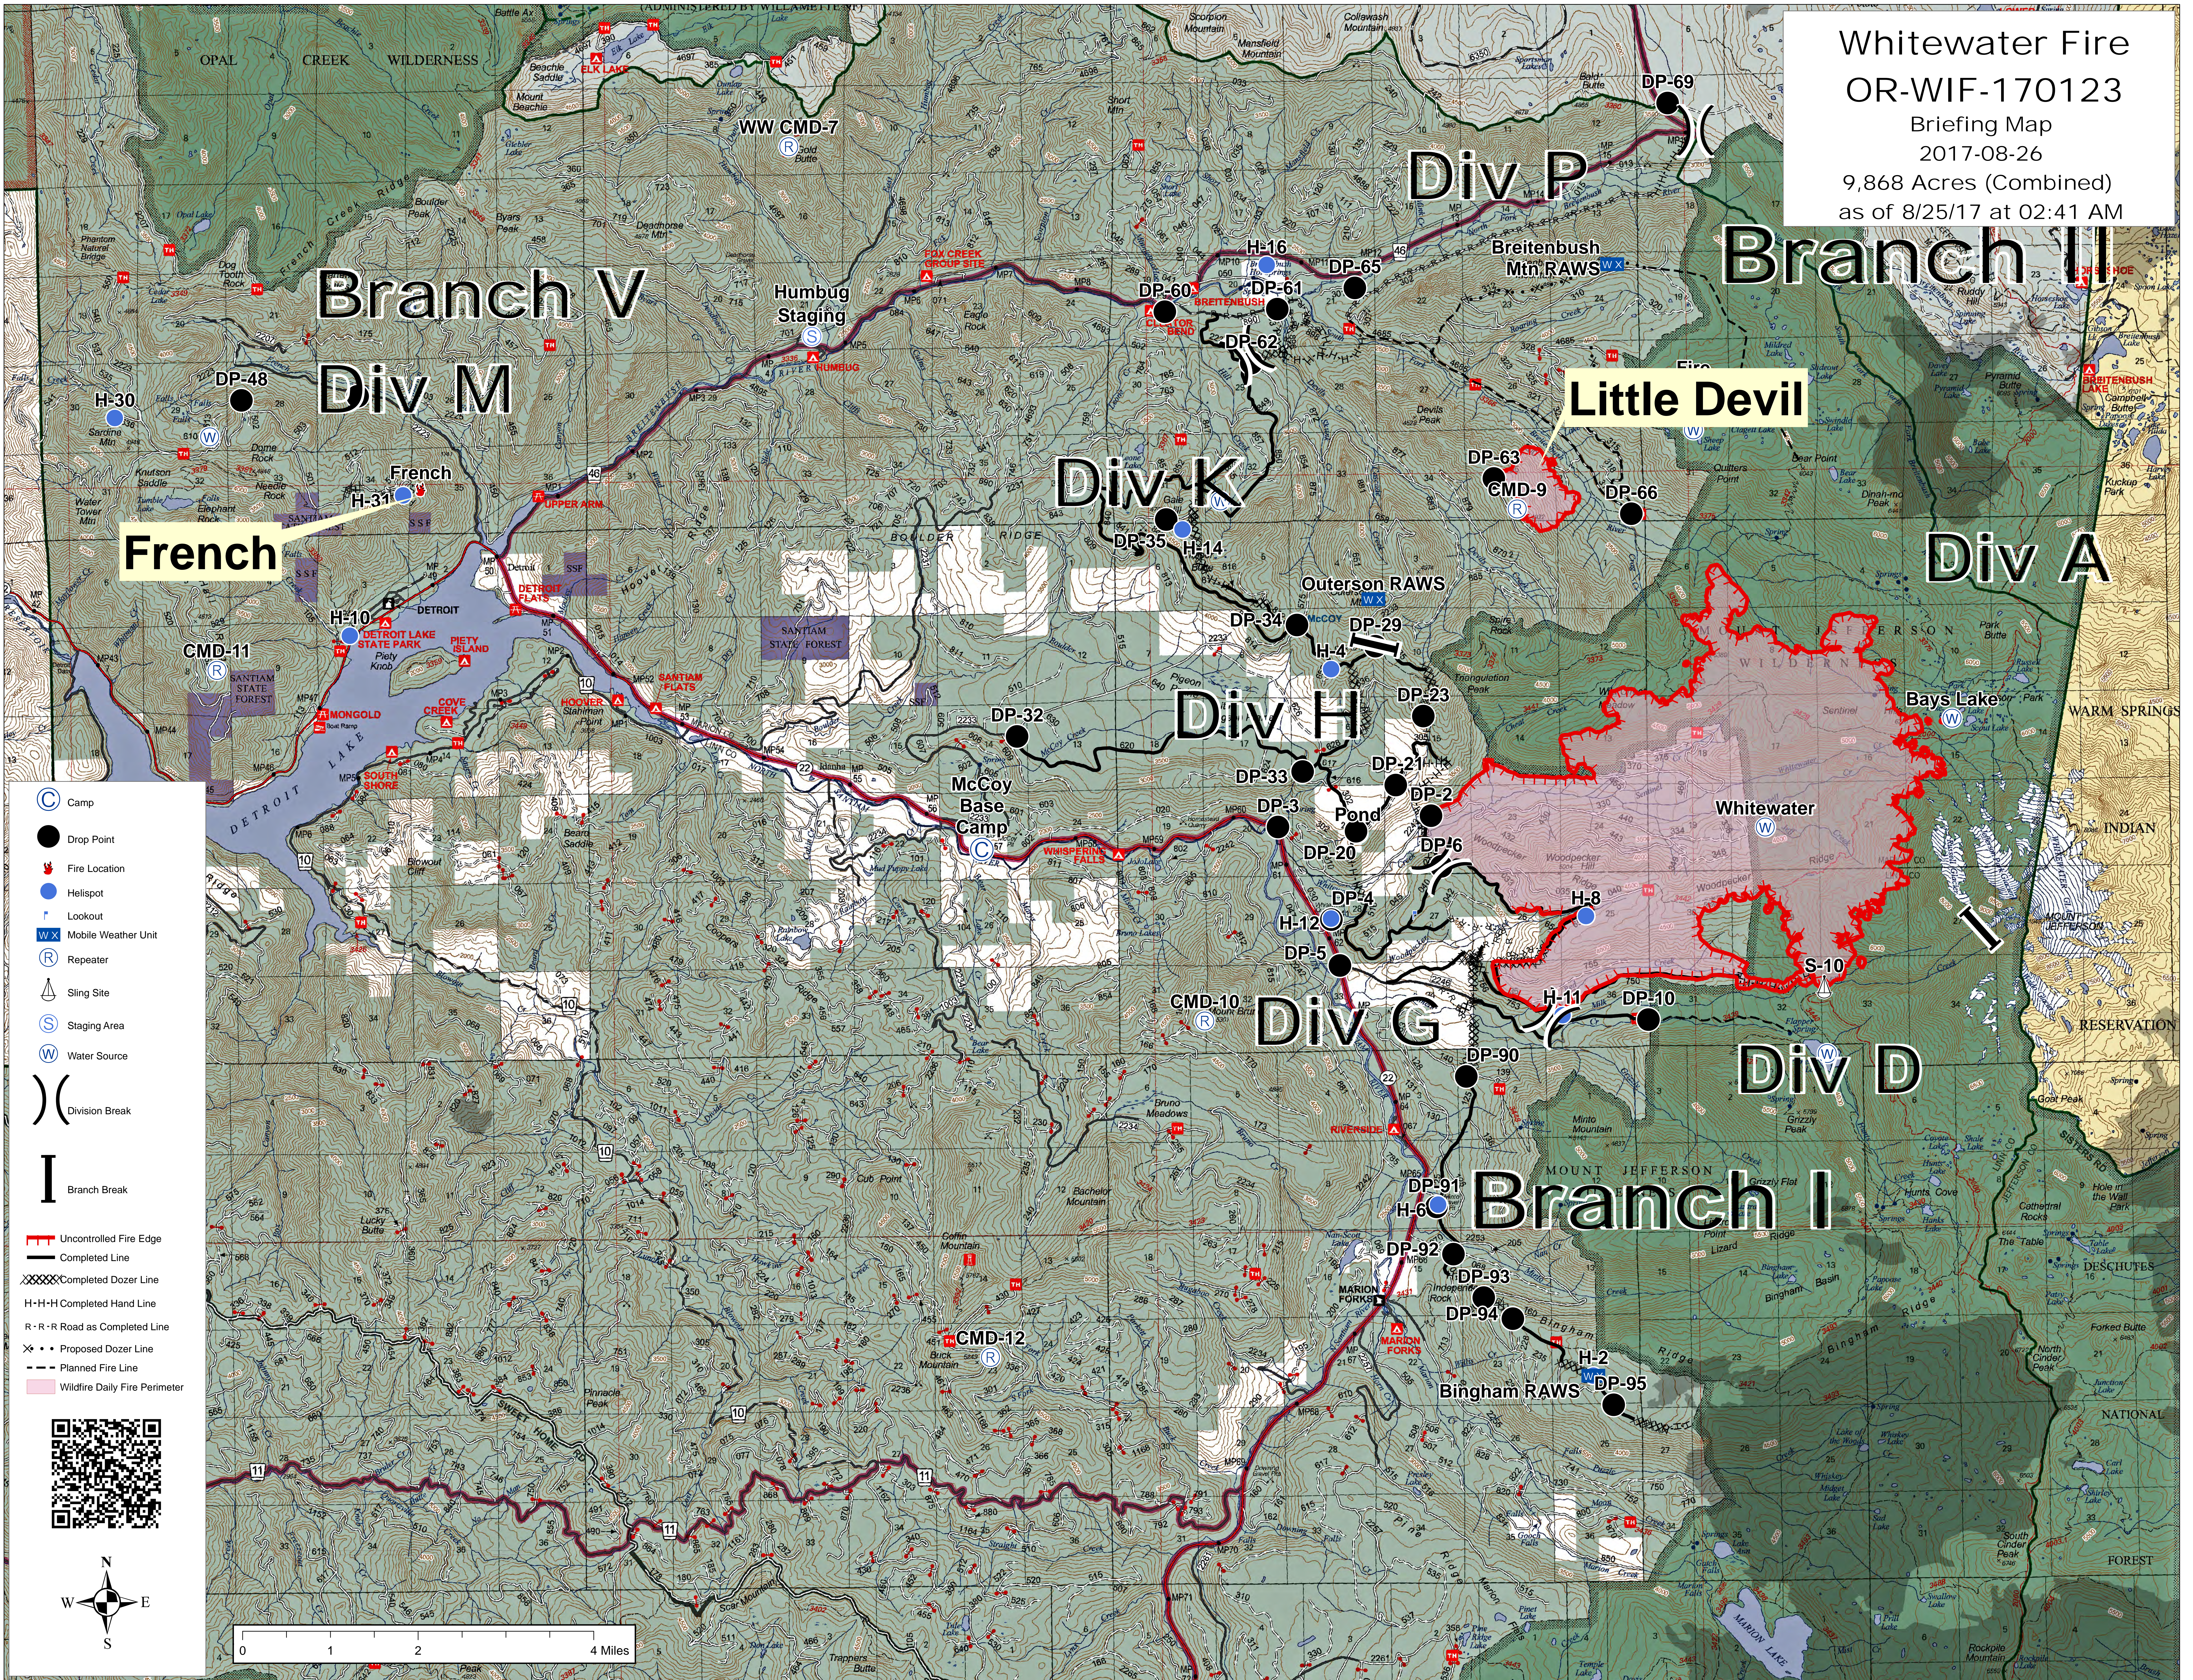

Whitewater Fire
OR-WIF-170123
Briefing Map
2017-08-26
9,868 Acres (Combined)
as of 8/25/17 at 02:41 AM

French

Little Devil

- Camp
- Drop Point
- Fire Location
- Helispot
- Lookout
- Mobile Weather Unit
- Repeater
- Sling Site
- Staging Area
- Water Source
-) (Division Break
- I Branch Break
- Uncontrolled Fire Edge
- Completed Line
- Completed Dozer Line
- Completed Hand Line
- Road as Completed Line
- Proposed Dozer Line
- Planned Fire Line
- Wildfire Daily Fire Perimeter