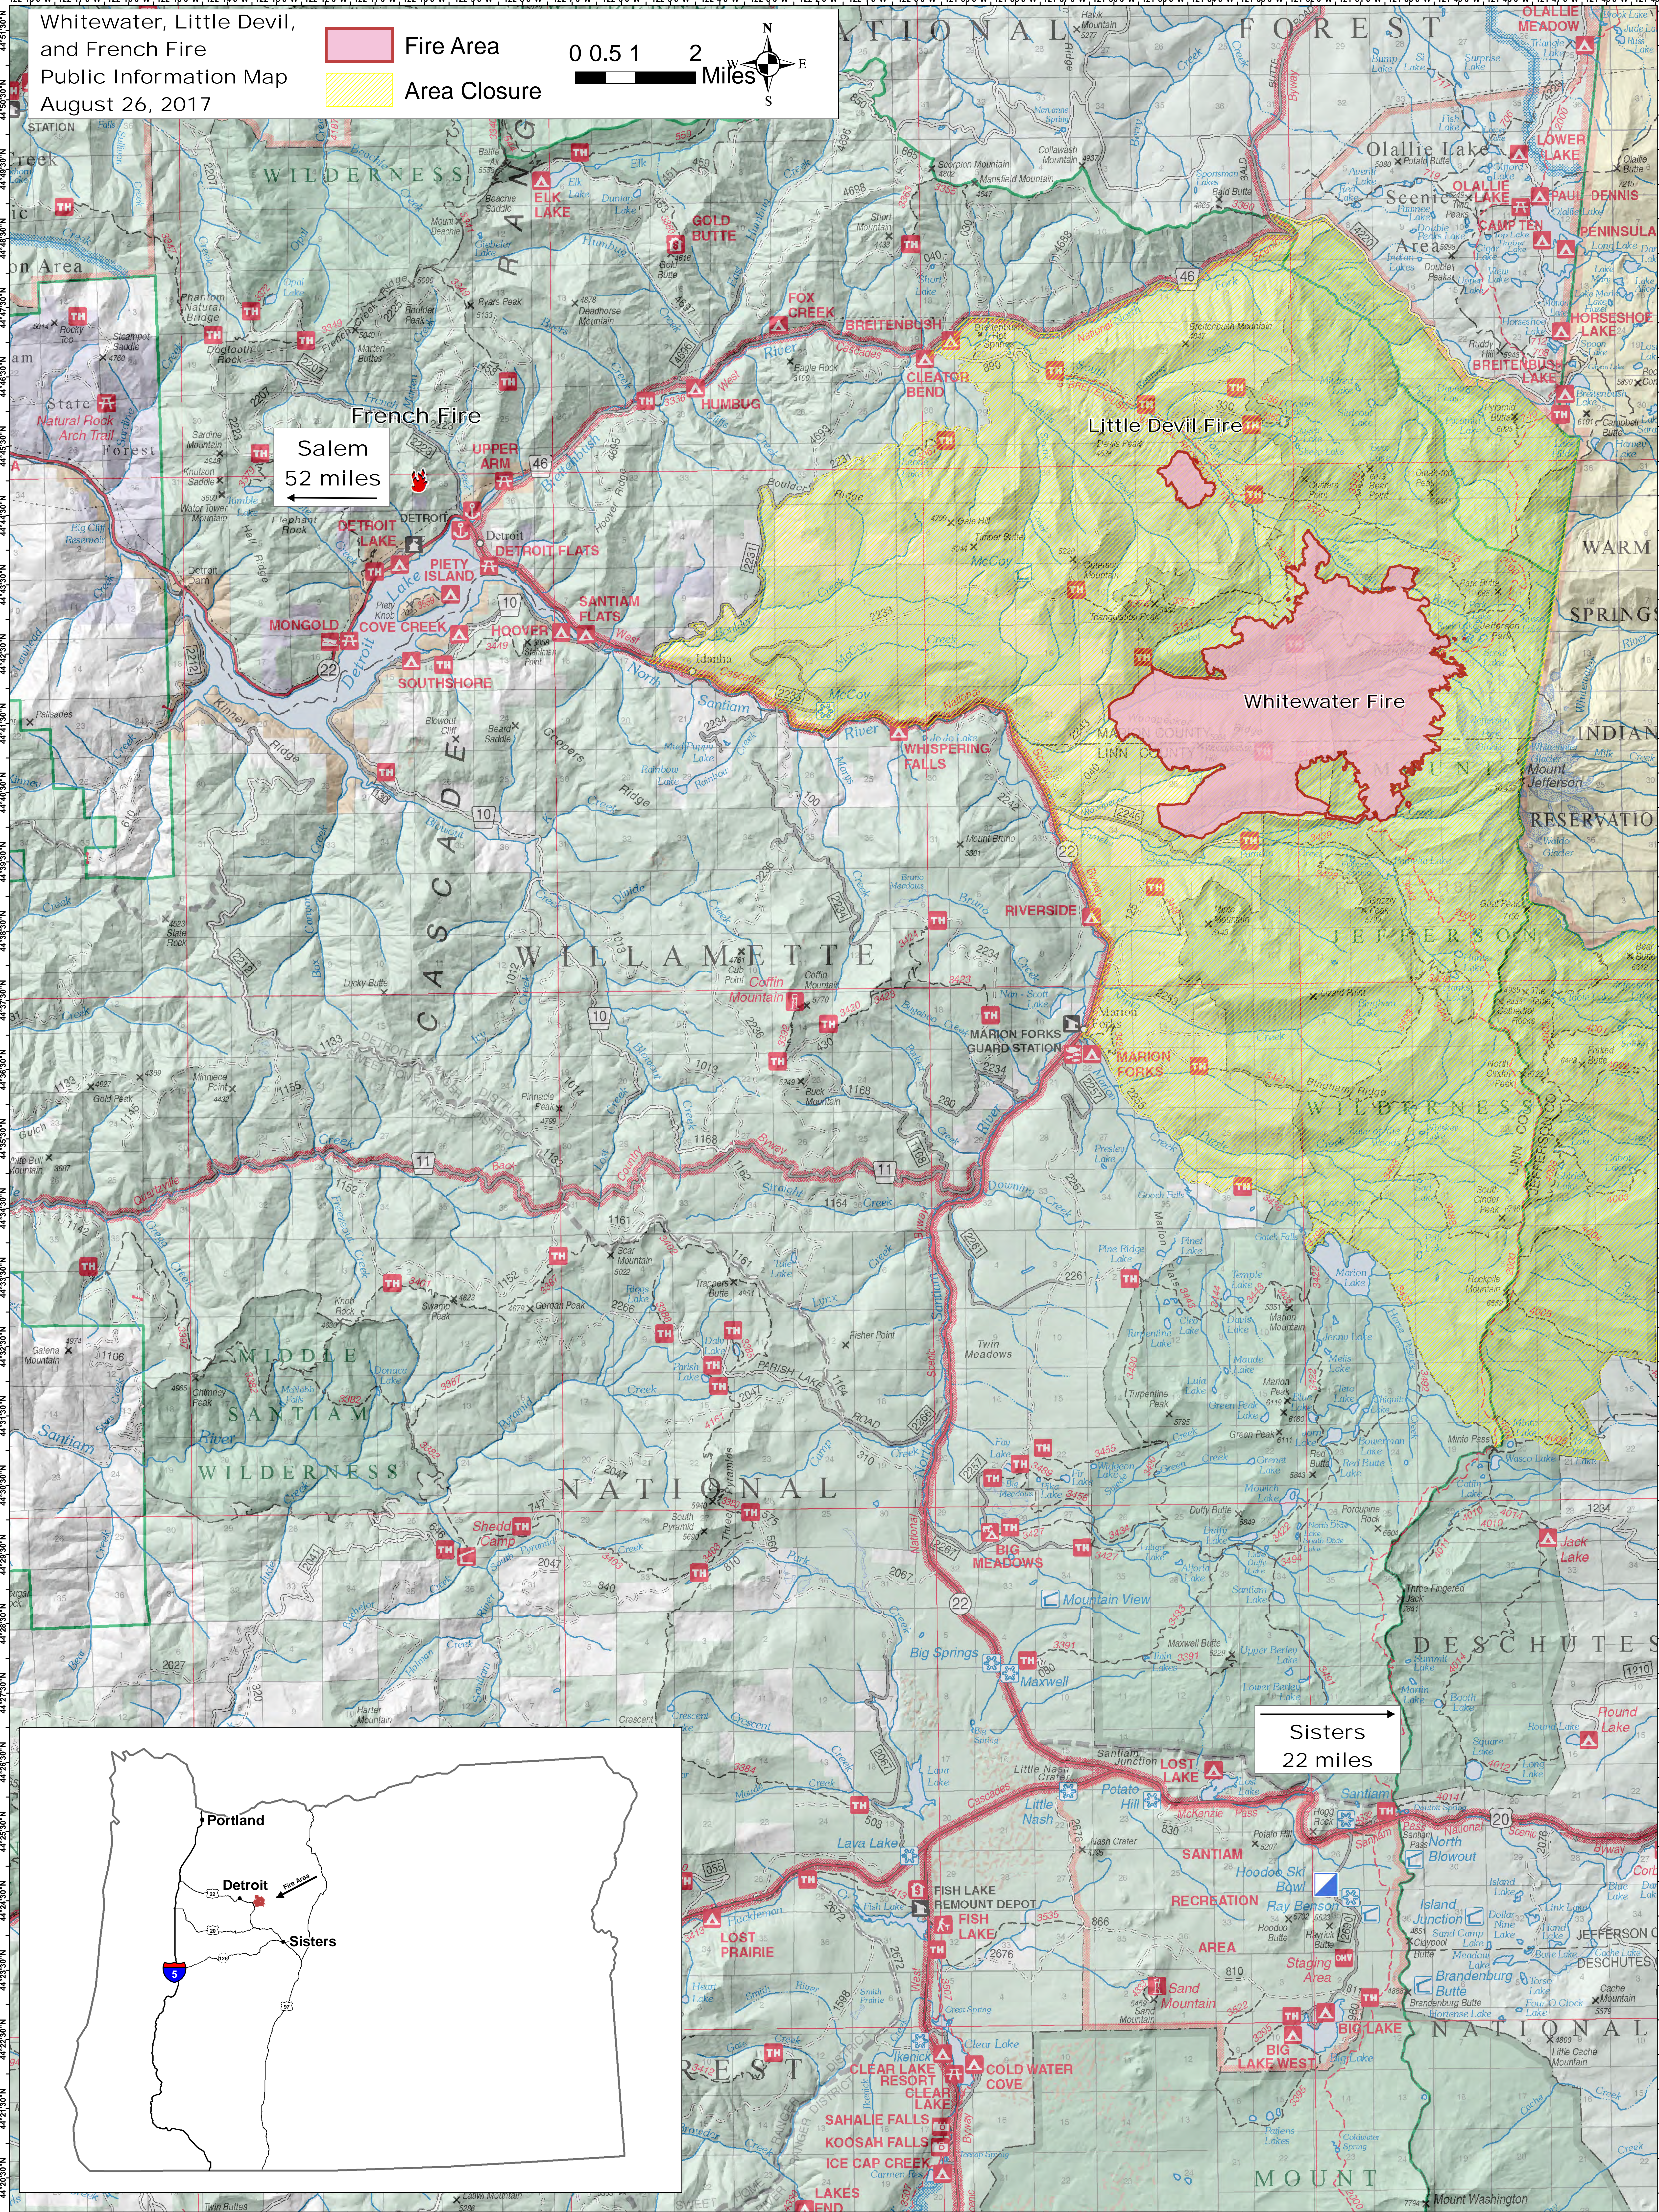

Whitwater, Little Devil,  
and French Fire  
Public Information Map  
August 26, 2017

Fire Area  
Area Closure

Salem  
52 miles

Whitwater Fire

Sisters  
22 miles