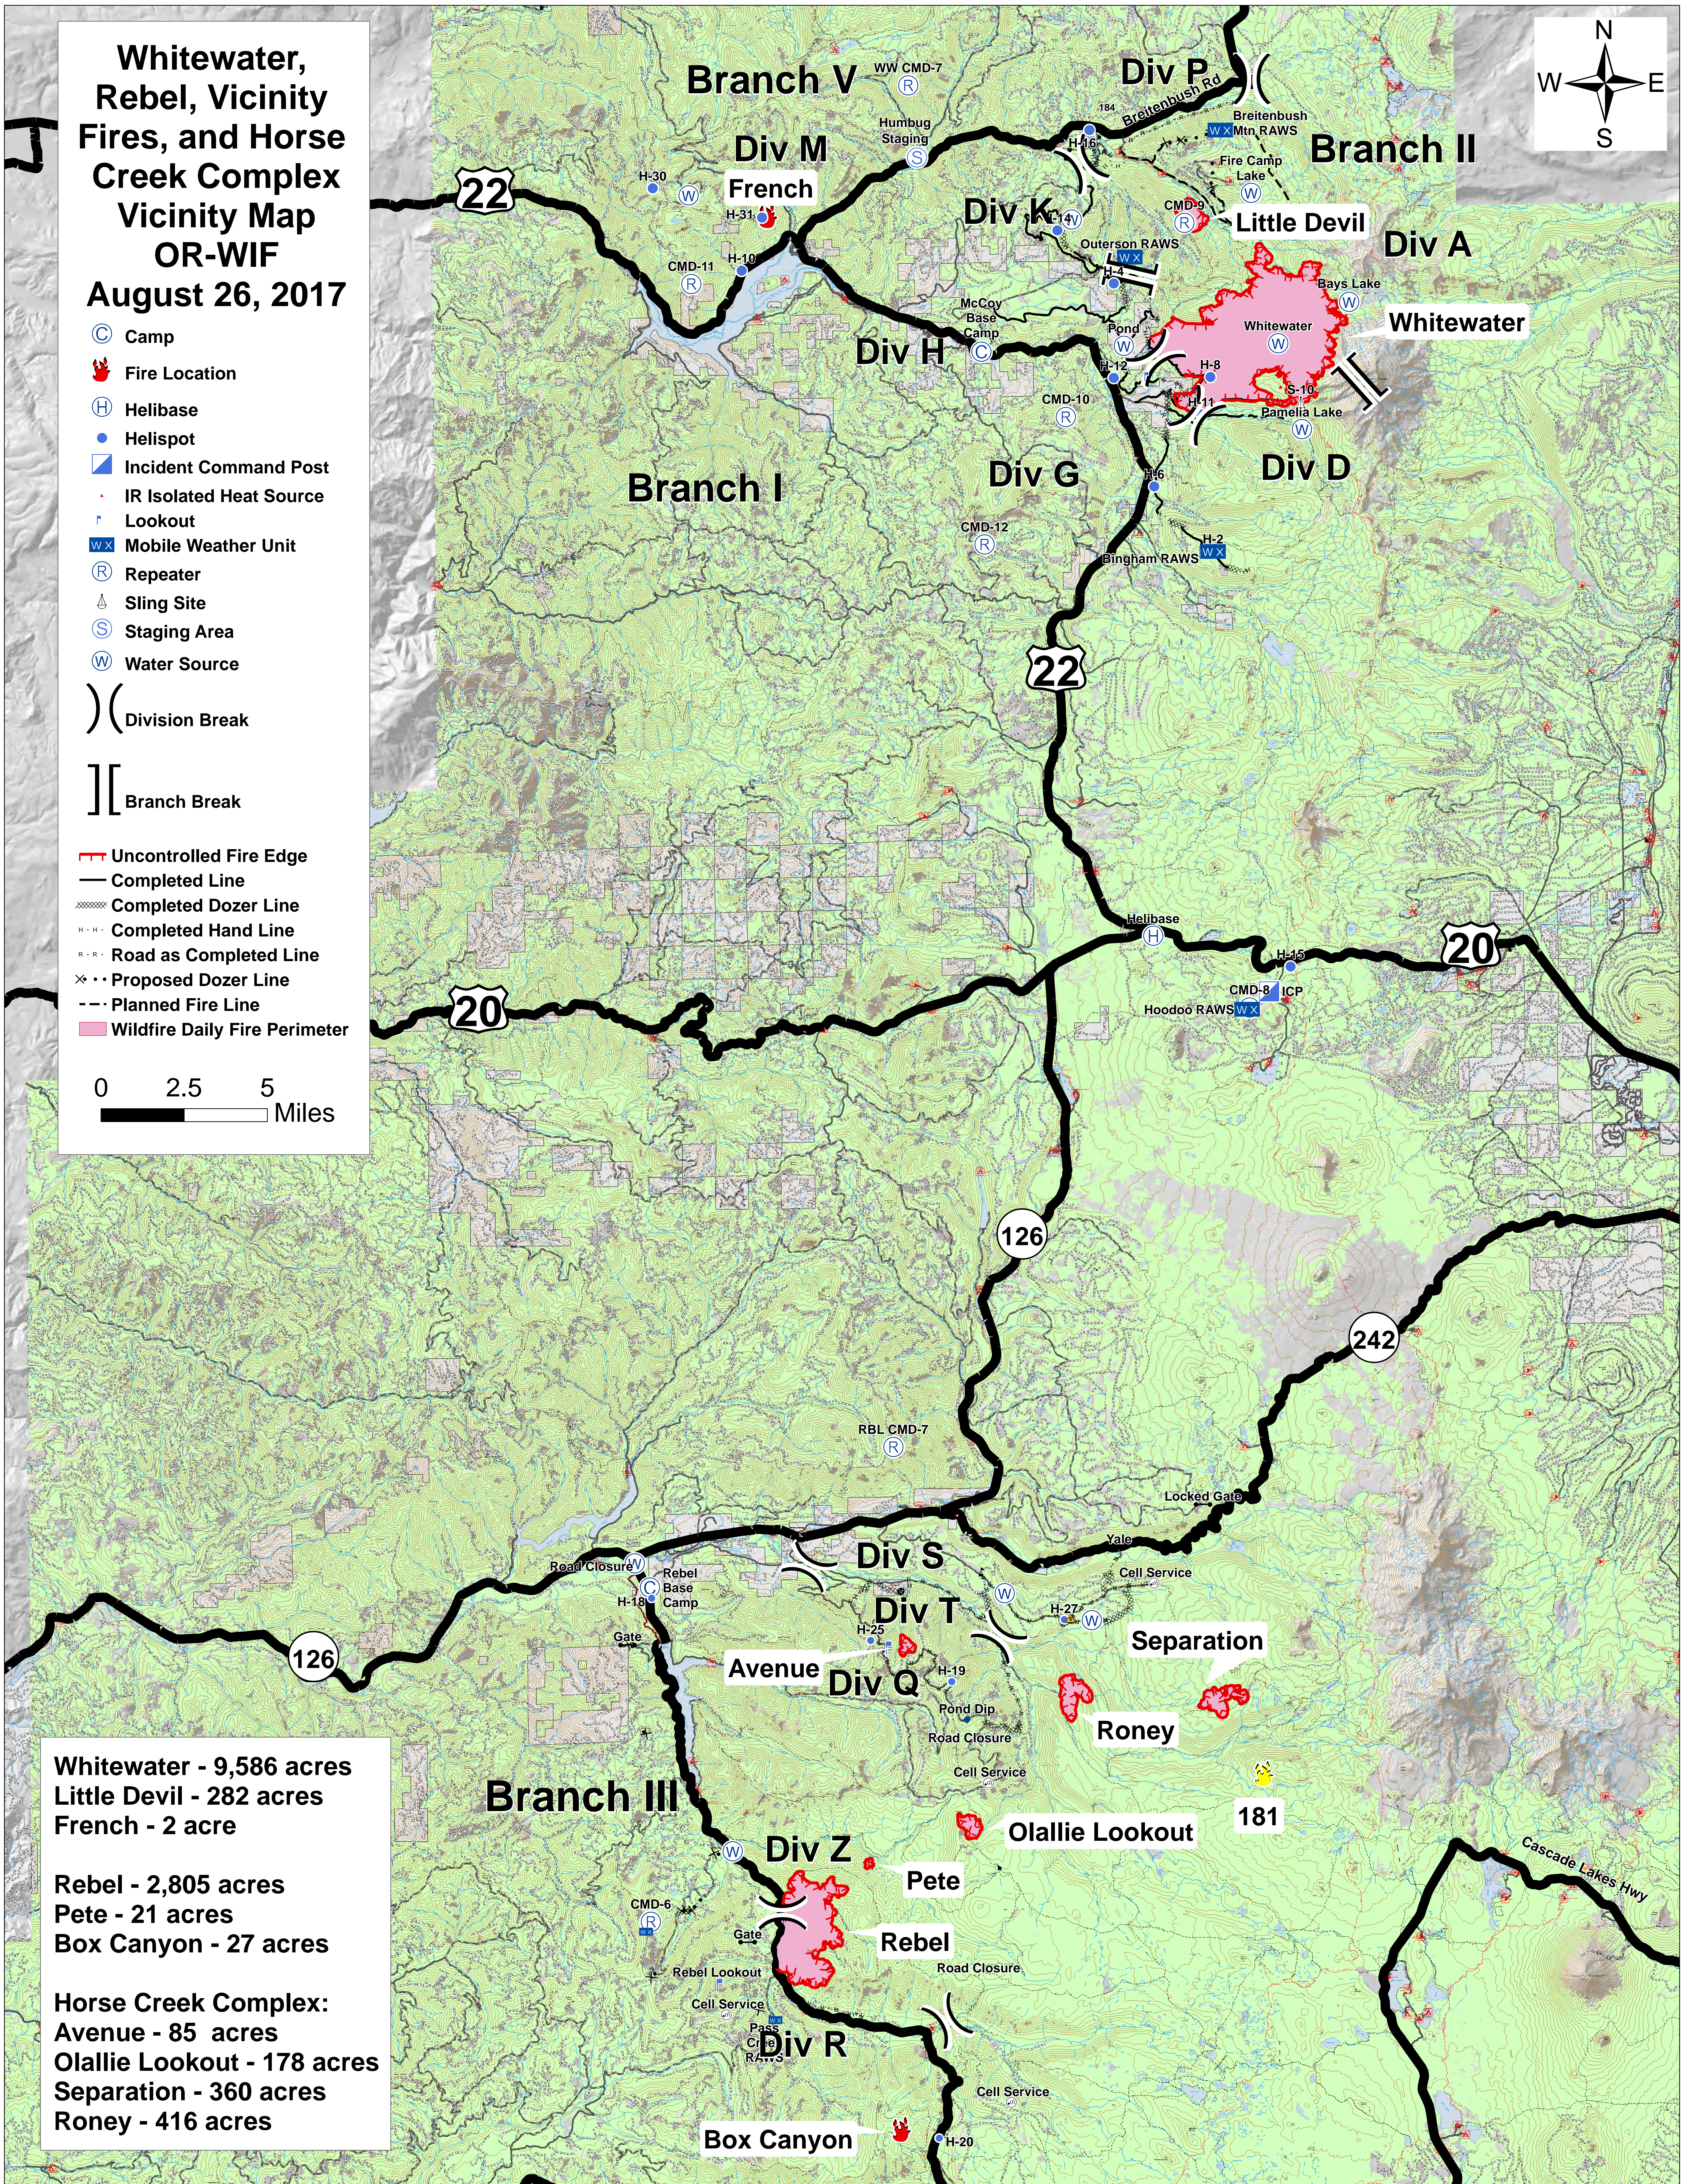

Whitewater, Rebel, Vicinity Fires, and Horse Creek Complex Vicinity Map OR-WIF August 26, 2017

- Camp
- Fire Location
- Helibase
- Helispot
- Incident Command Post
- IR Isolated Heat Source
- Lookout
- Mobile Weather Unit
- Repeater
- Sling Site
- Staging Area
- Water Source
- Division Break
- Branch Break

- Uncontrolled Fire Edge
- Completed Line
- Completed Dozer Line
- Completed Hand Line
- Road as Completed Line
- Proposed Dozer Line
- Planned Fire Line
- Wildfire Daily Fire Perimeter

Whitewater	- 9,586 acres
Little Devil	- 282 acres
French	- 2 acre
Rebel	- 2,805 acres
Pete	- 21 acres
Box Canyon	- 27 acres
Horse Creek Complex:	
Avenue	- 85 acres
Olallie Lookout	- 178 acres
Separation	- 360 acres
Roney	- 416 acres