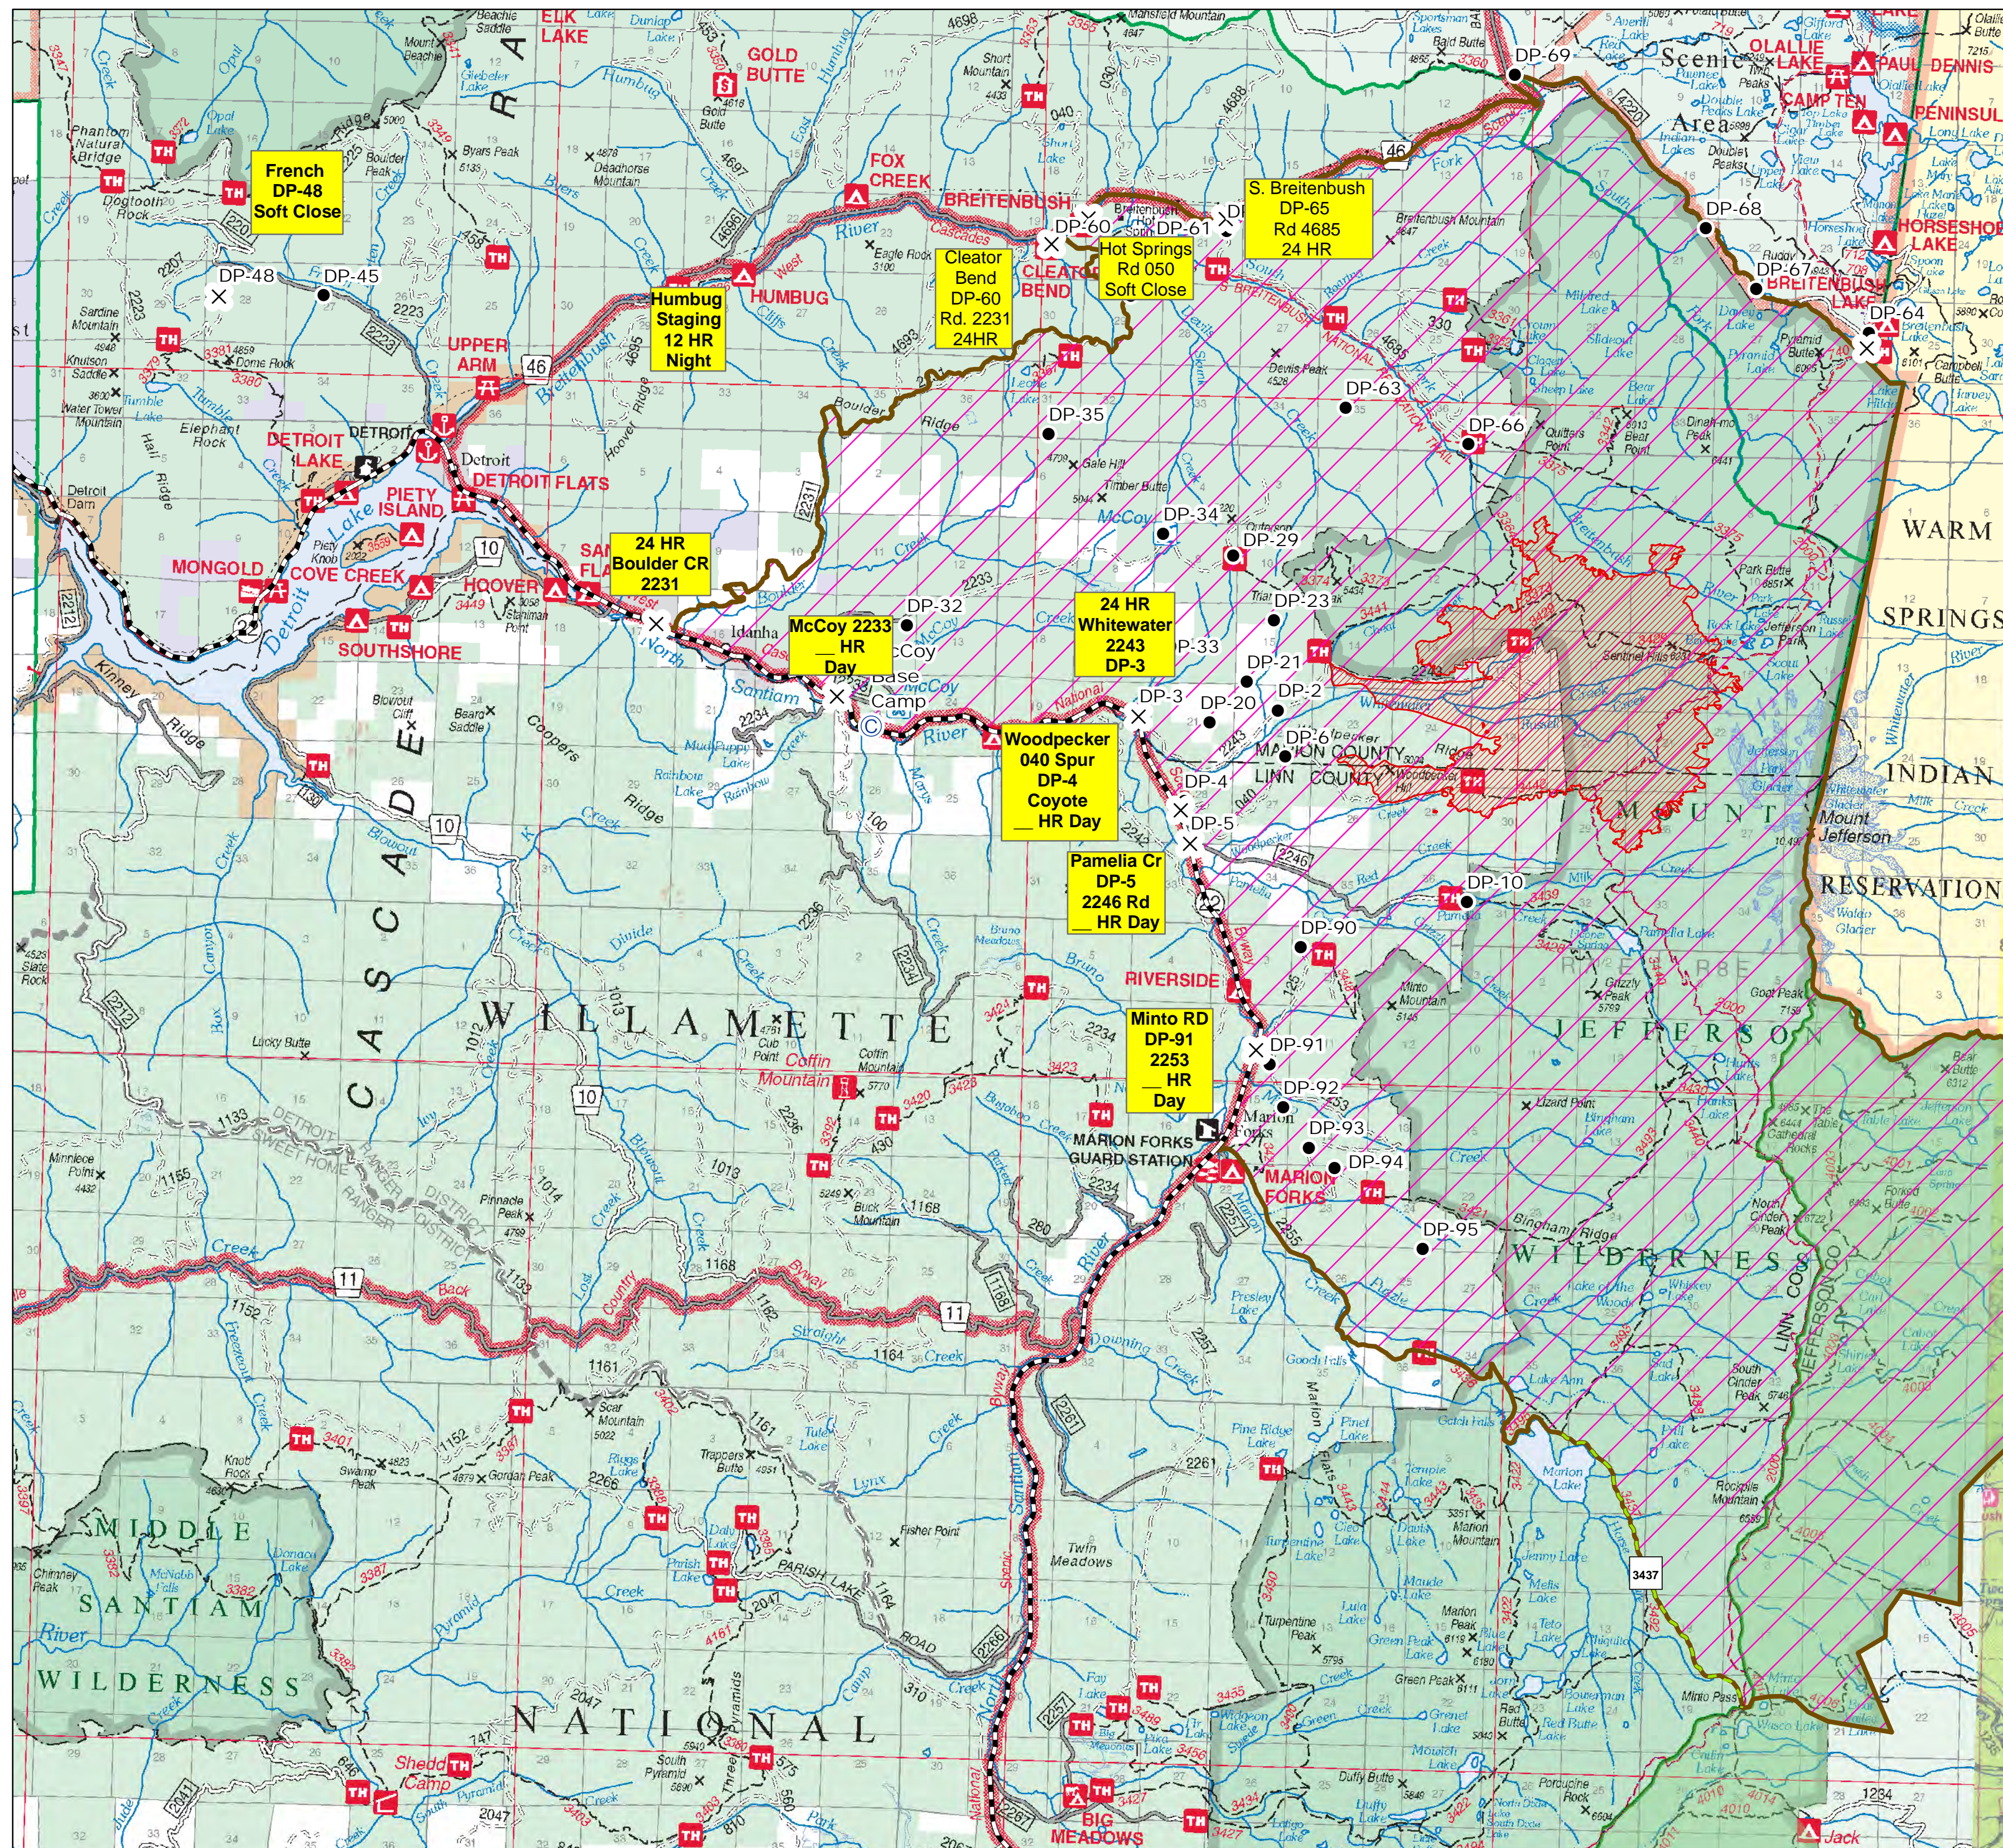

Whitewater Fire Area and Road Closures

OR-WIF-170123

August 27, 2017

- × Road Closure
- ⊙ Camp
- Drop Point
- Trail #3437 Open
- PCT
- ▨ FirePolygon
- ▨ AreaClosure (1)
- ▨ Wilderness
- ▨ Administrative Forest Boundary