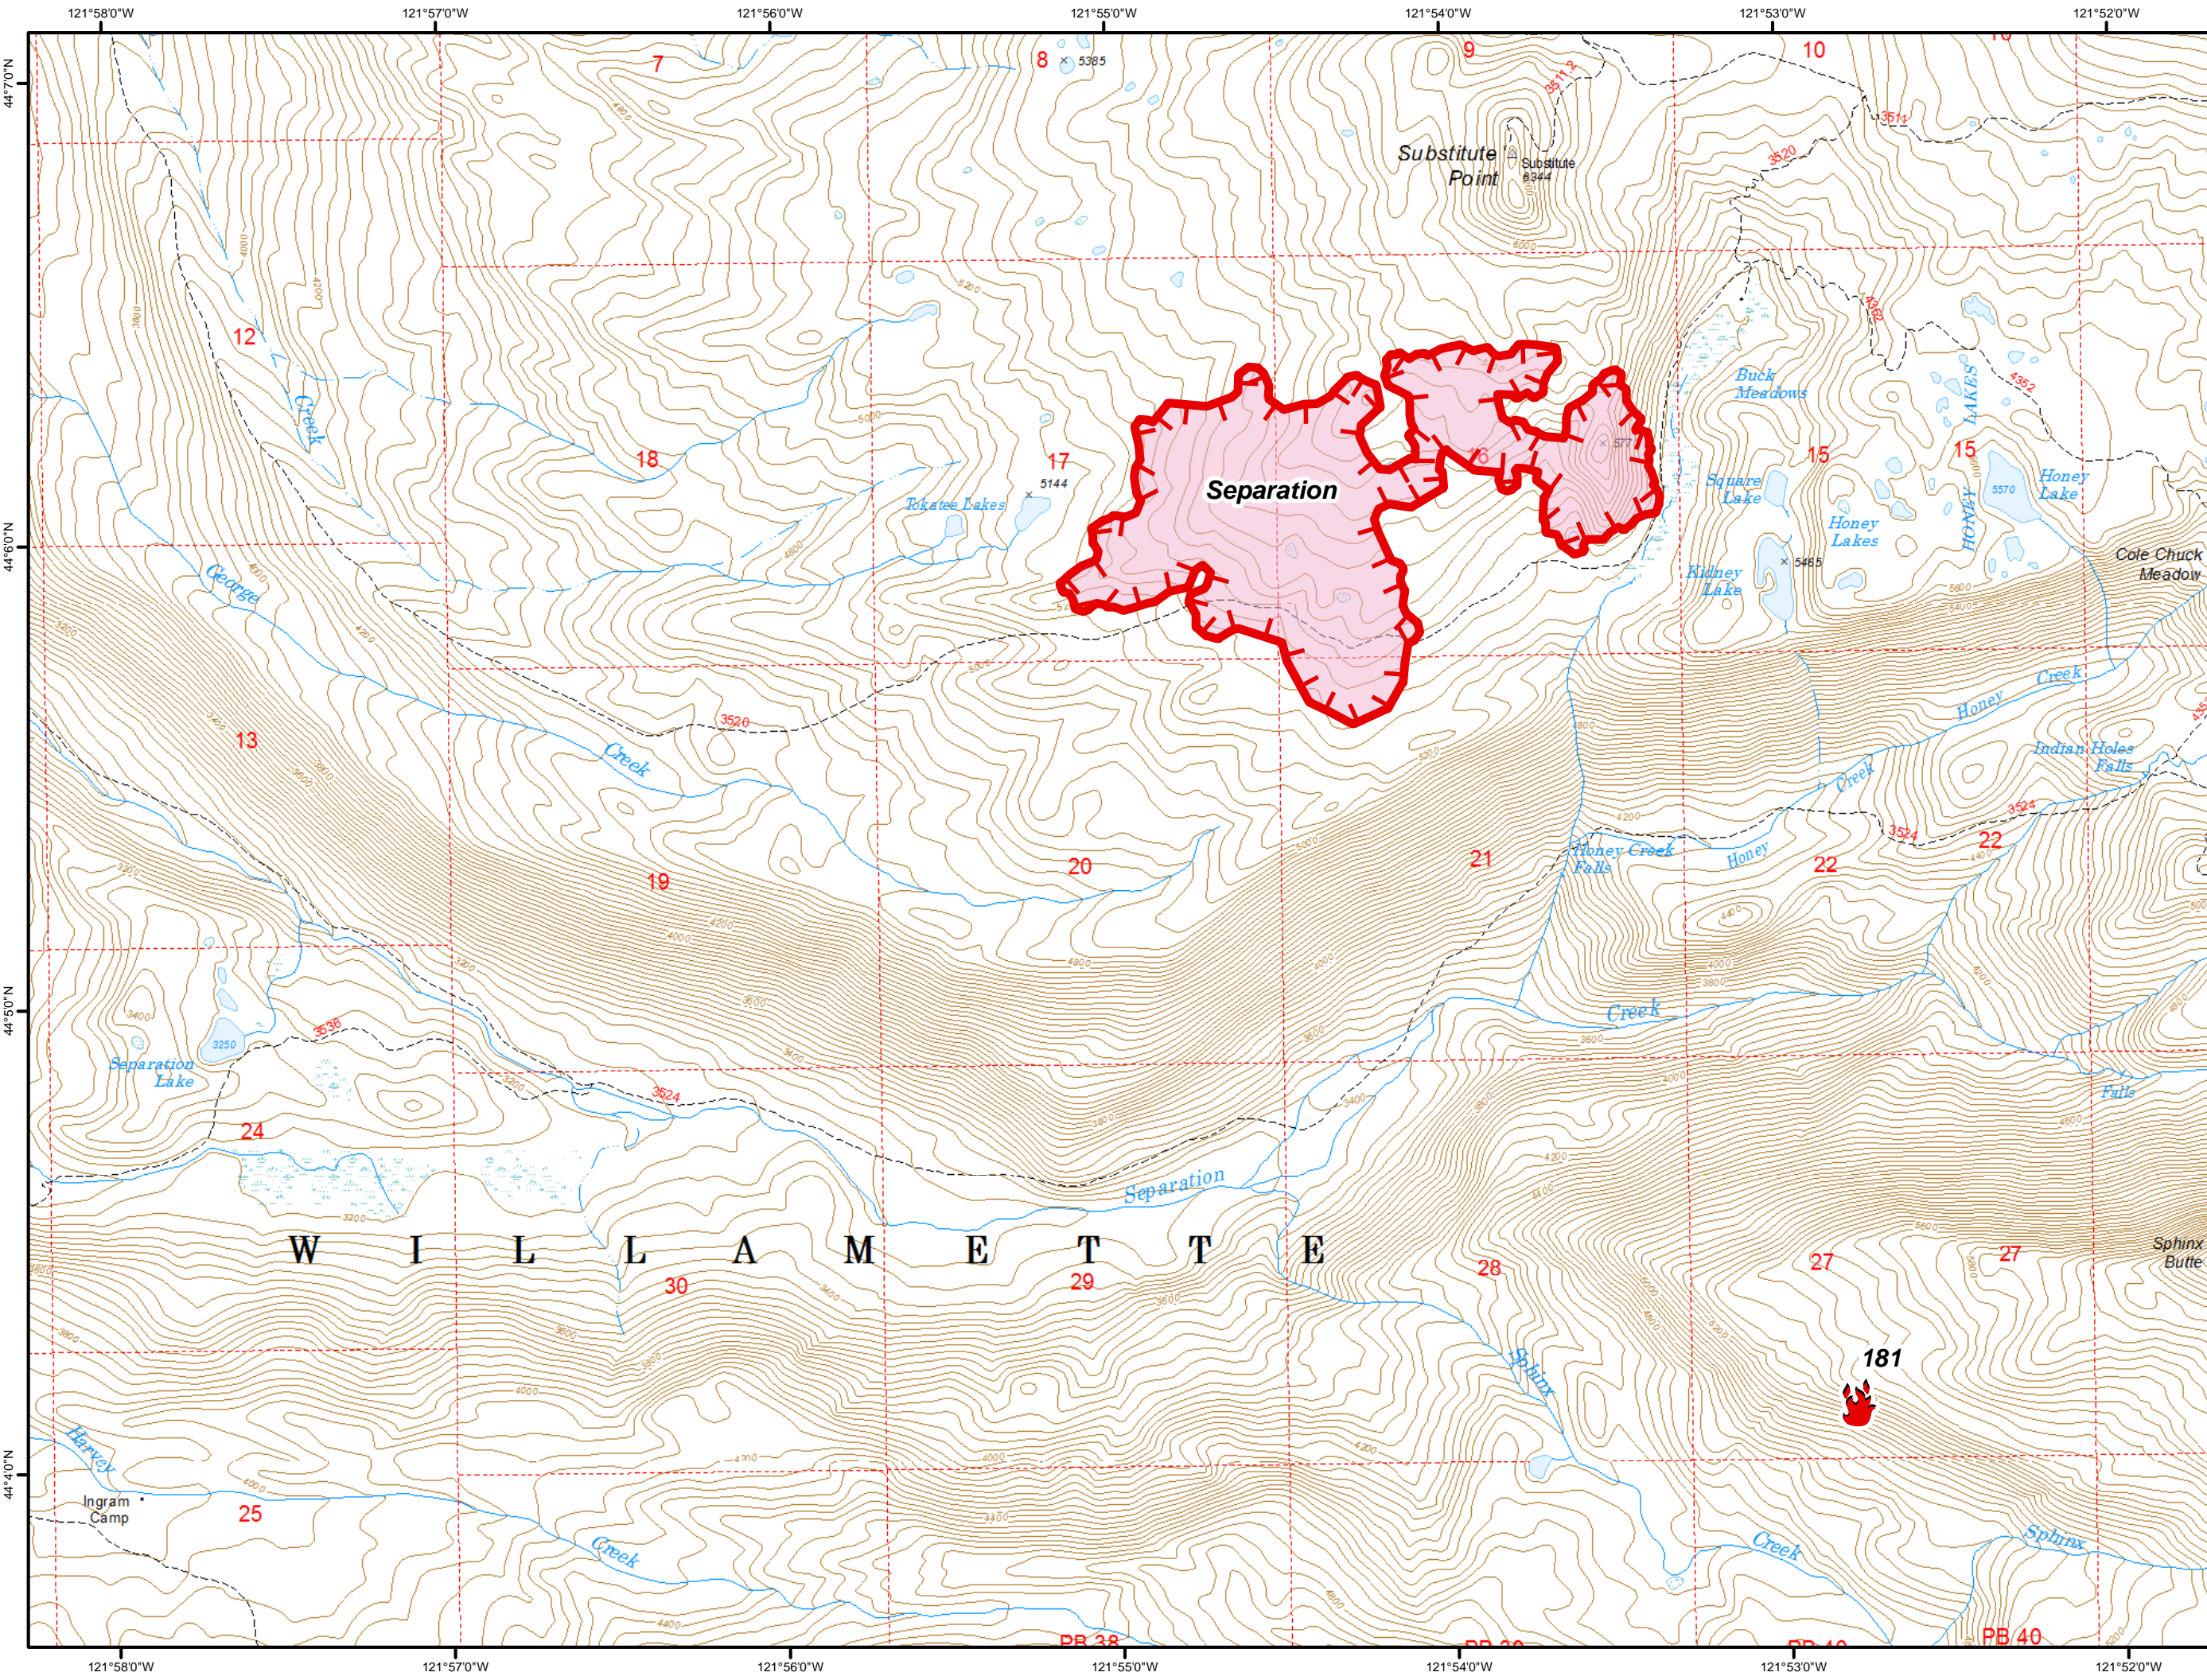

**Rebel Fire
Horse Creek Complex
IAP
Packet
8/27/2017**

 Uncontrolled Fire Edge
 Fire Area