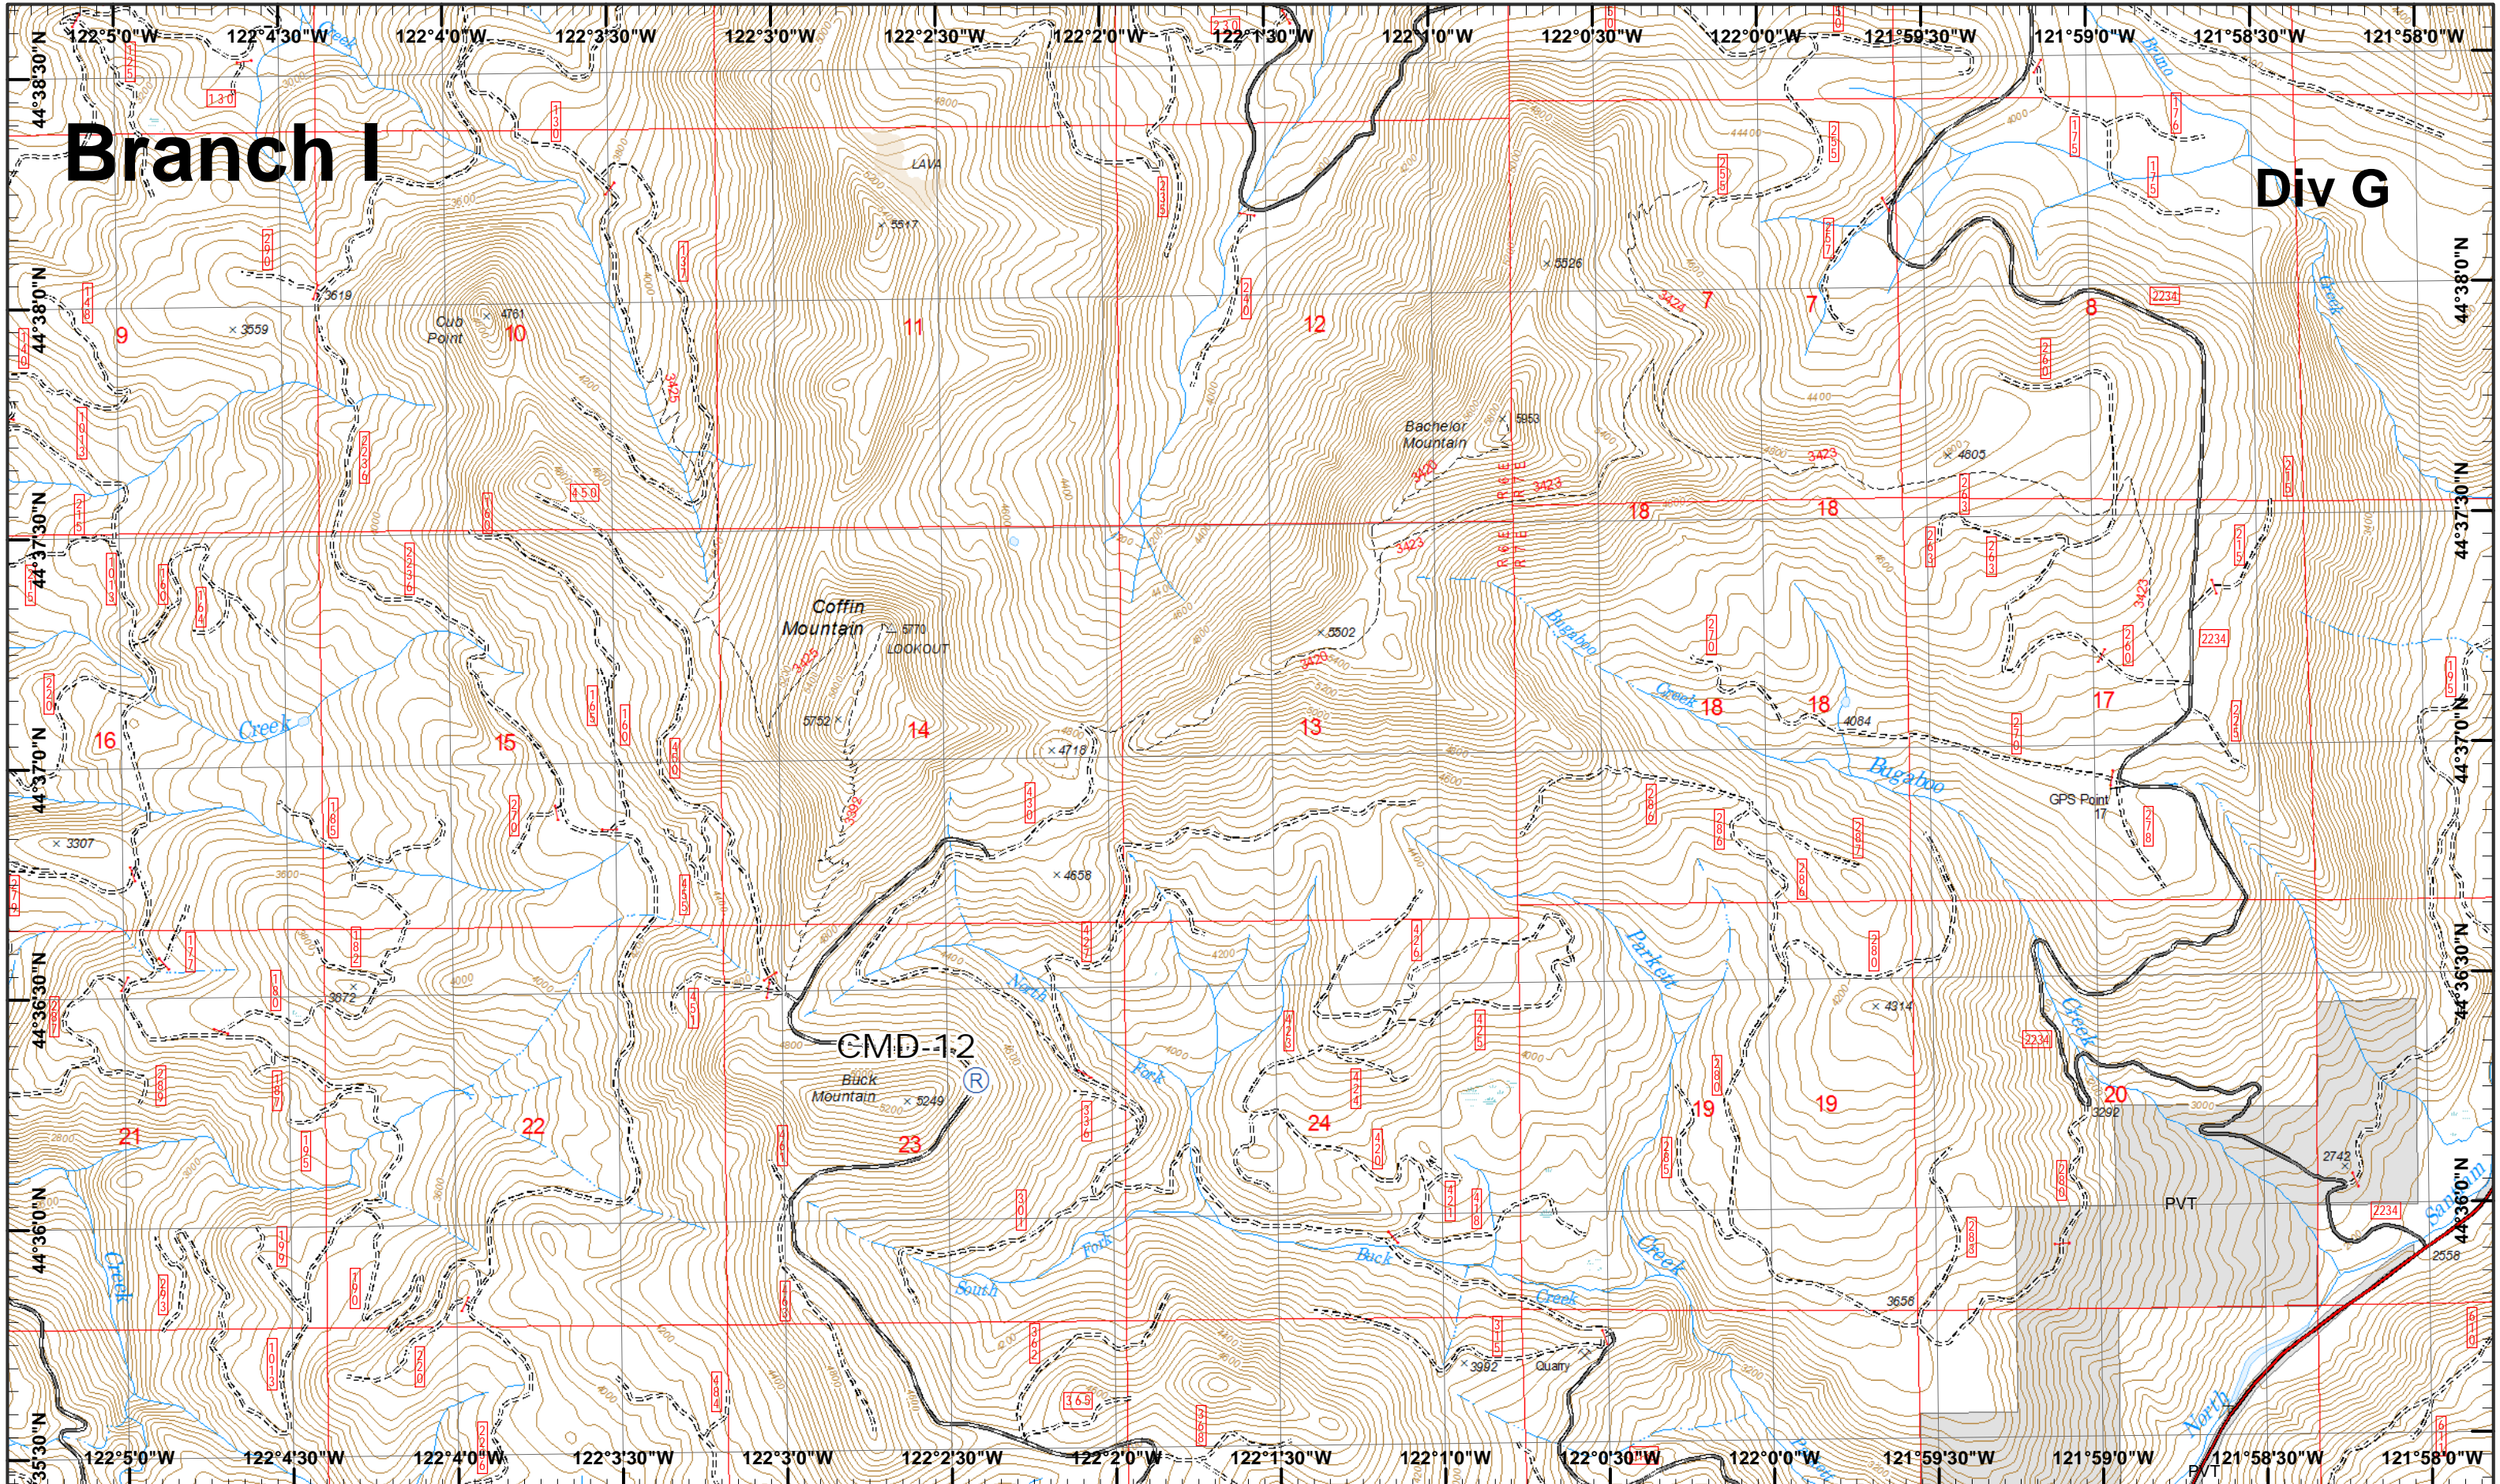

# Branch I

# Div G

**Whitewater Incident**  
August 29, 2017

IR 8/28 - UTF  
Whitewater Fire - 10118 Acres  
Little Devil Fire - 312 Acres  
French Fire - 2 Acres  
Scorpion Fire - 14 Acres

Map Created 8/28/2017 7:56:02 PM RDC

Repeater

1	2
3	4
5	6
7	8
9	10
11	12
13	14

Page 12  
)( Division  
[] Branch