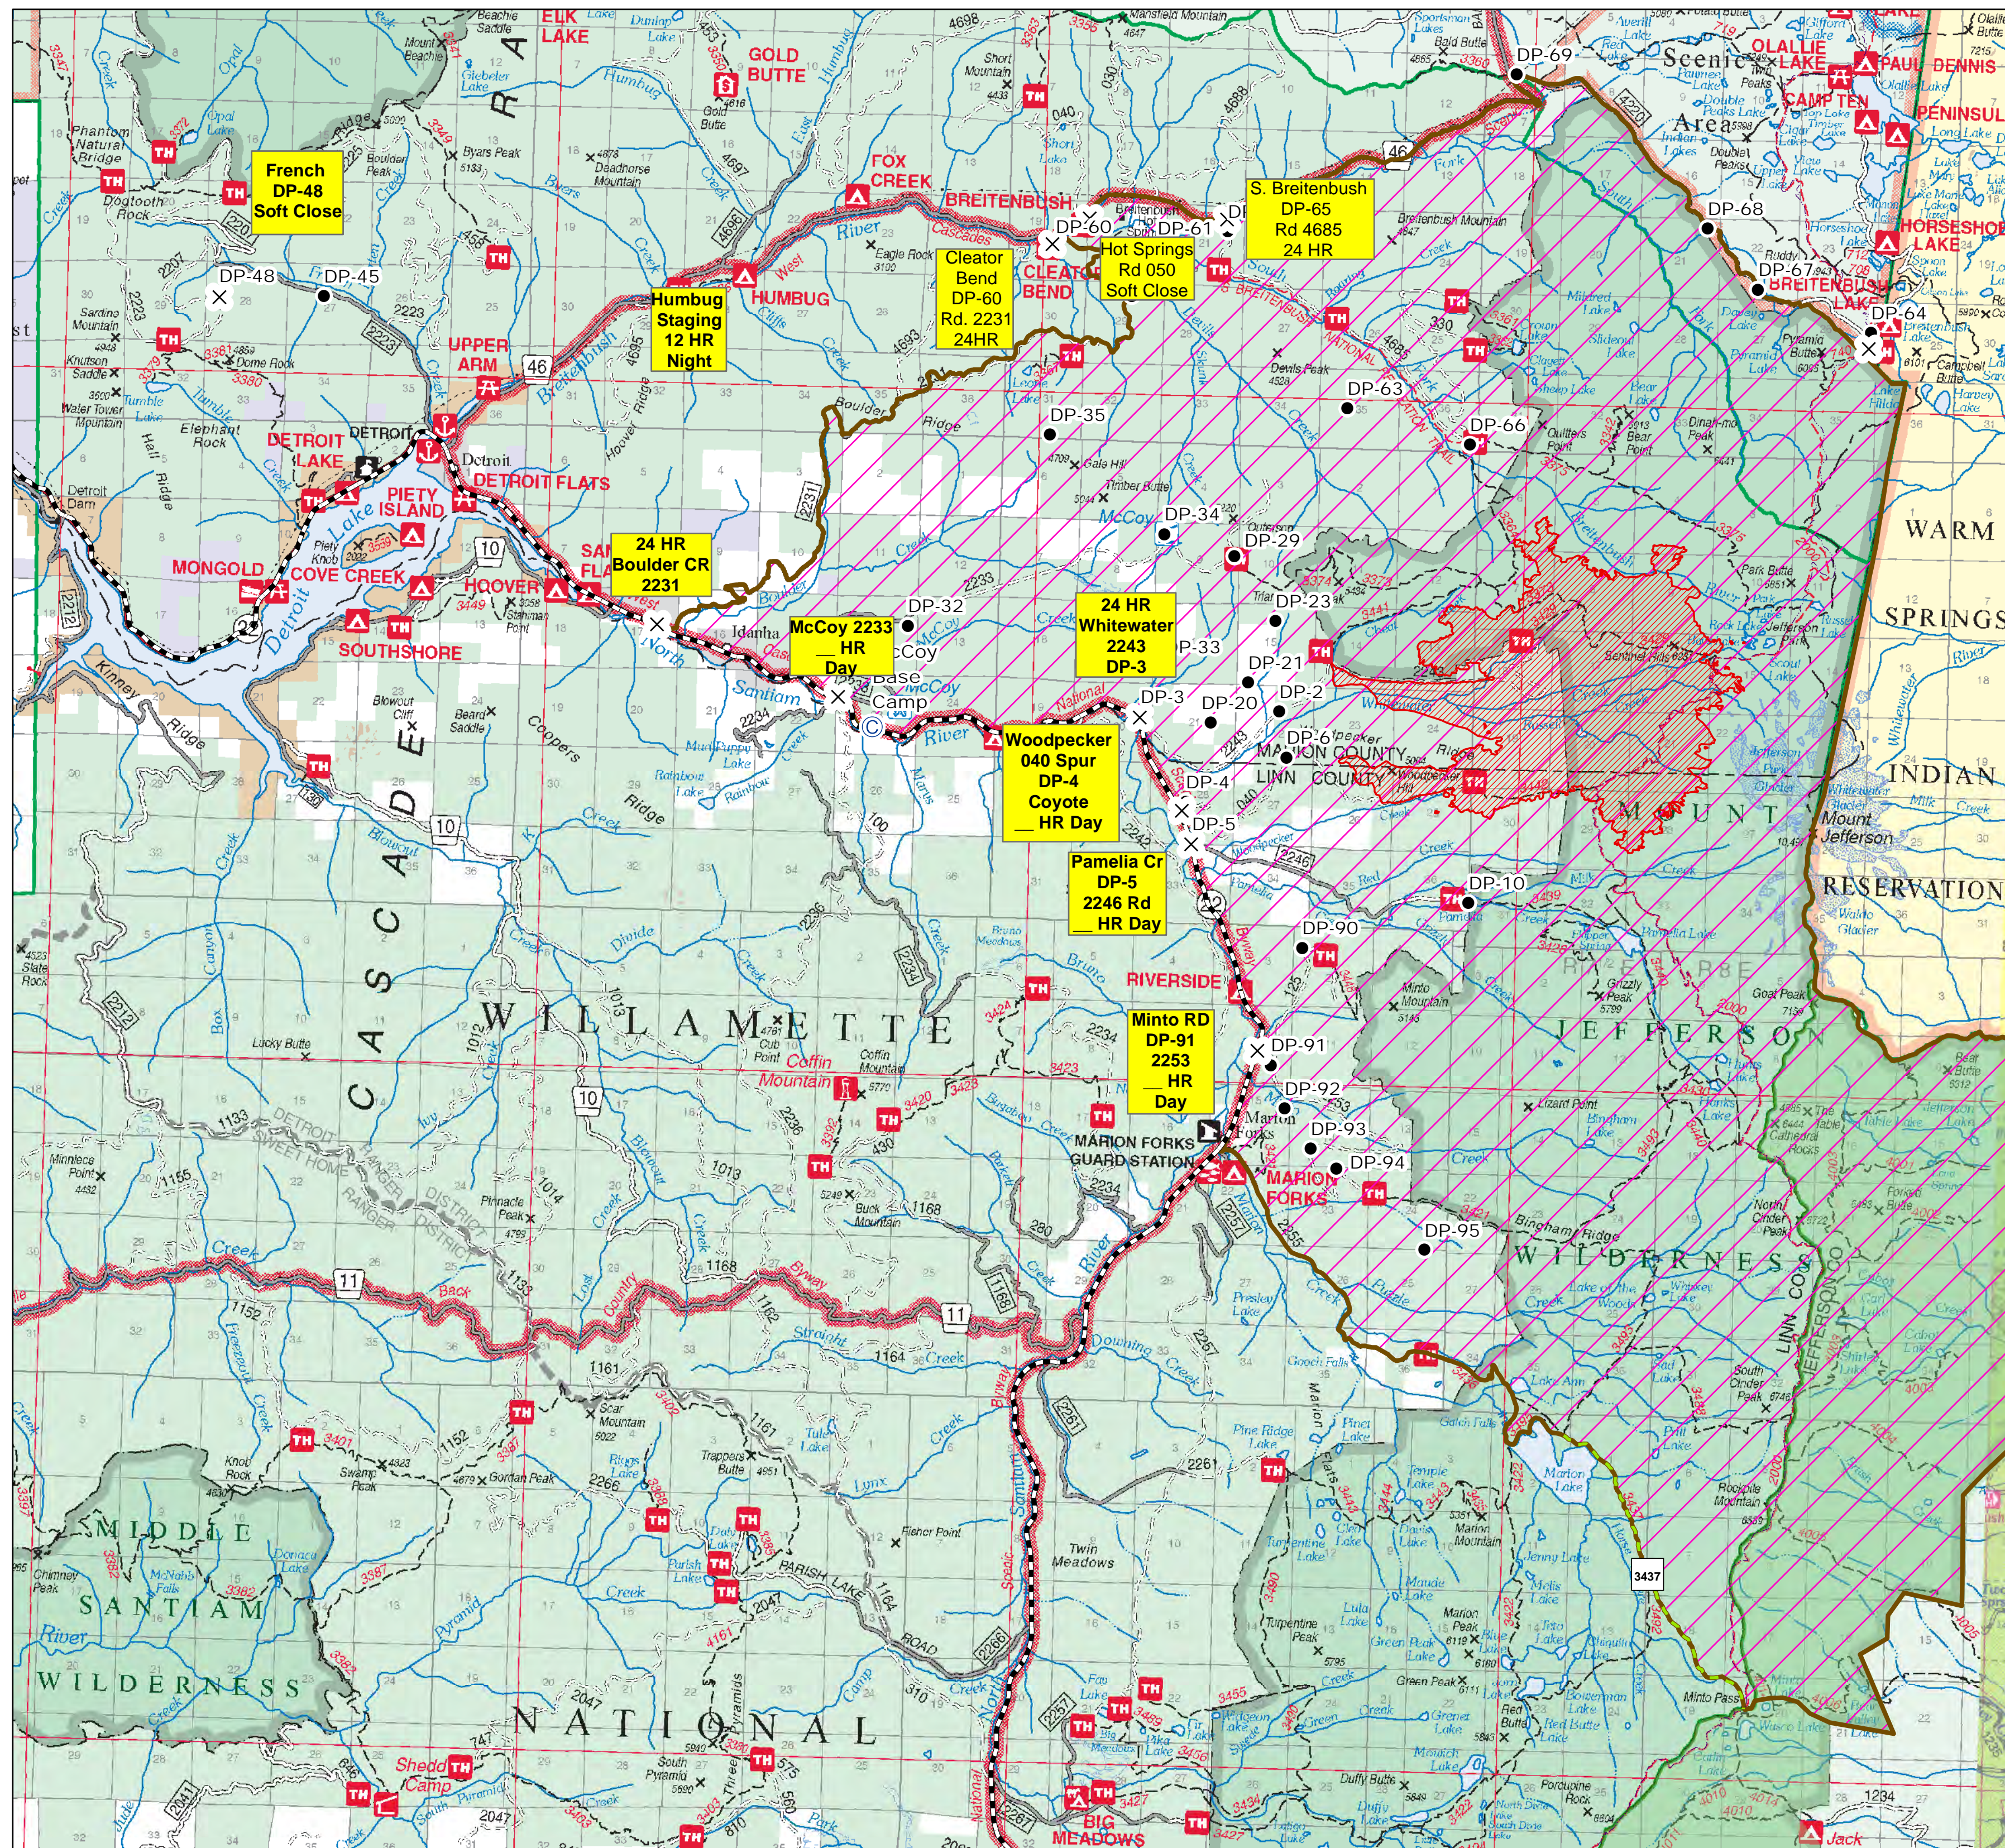

# Whitewater Fire Area and Road Closures

## OR-WIF-170123

August 29, 2017

- × Road Closure
- ⊙ Camp
- Drop Point
- Trail #3437 Open
- PCT
- ▨ FirePolygon
- ▨ AreaClosure (1)
- ▨ Wilderness
- ▨ Administrative Forest Boundary