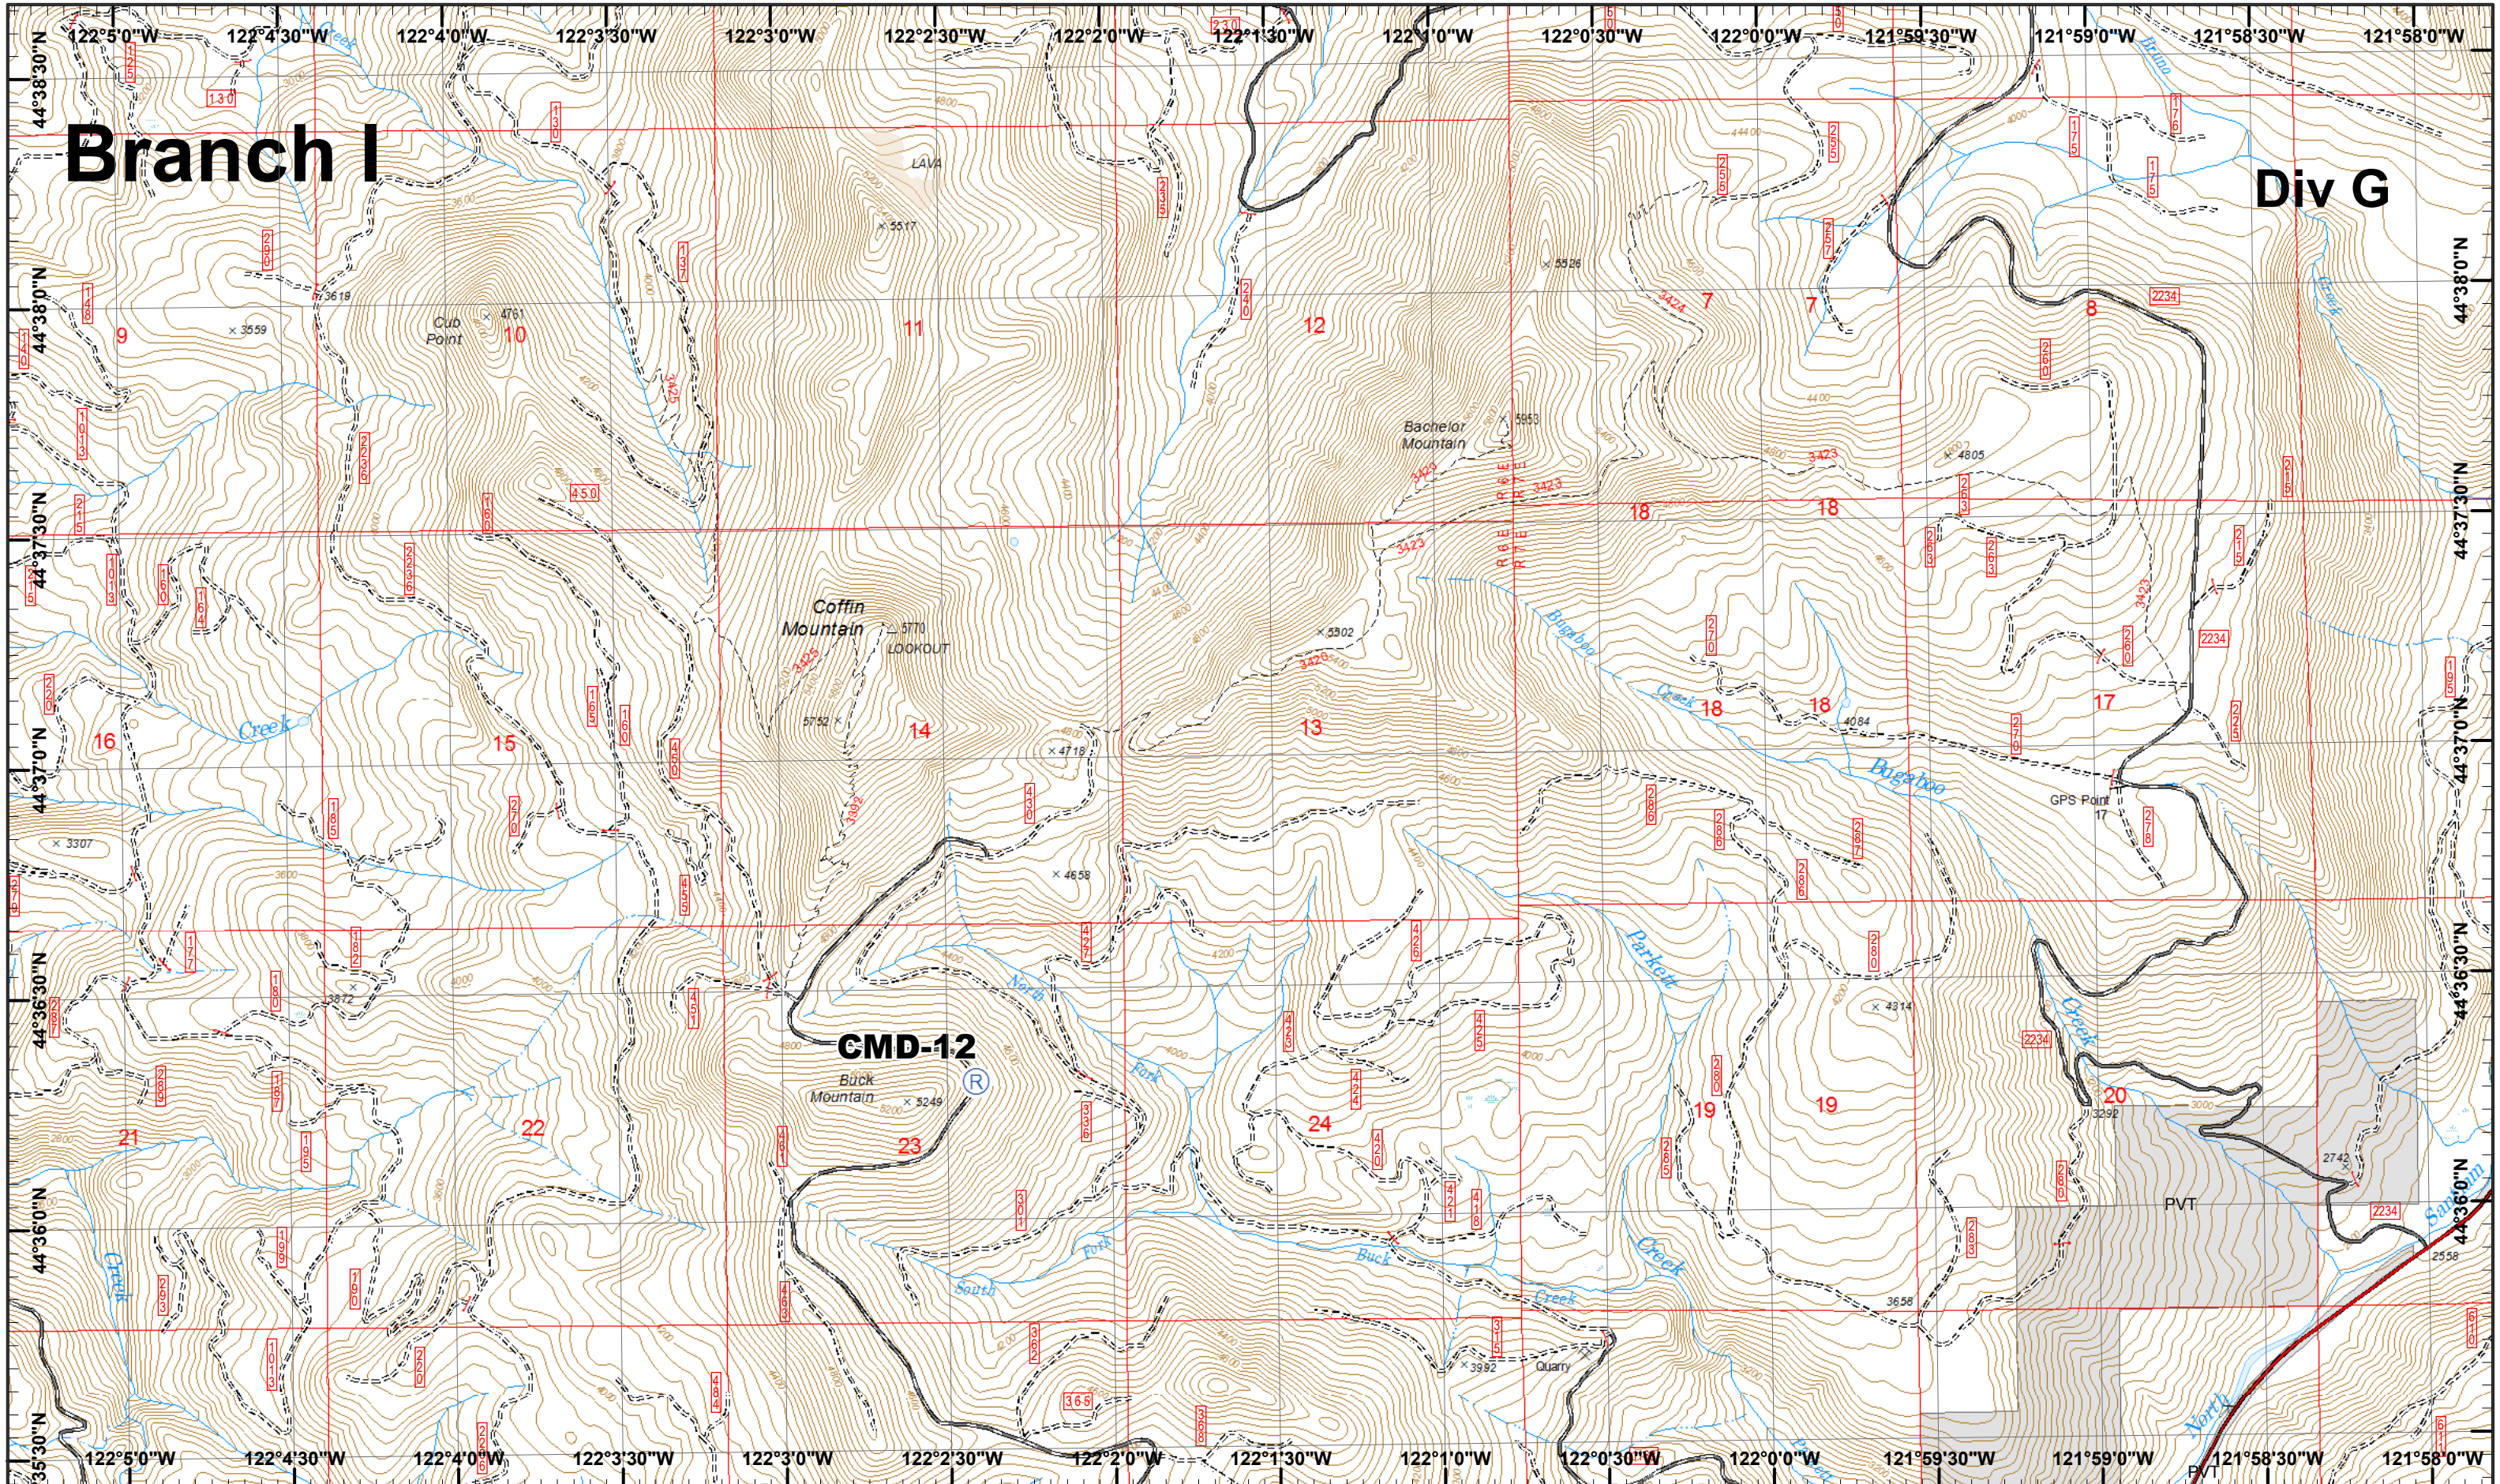

Branch I

Div G

Whitewater Incident
August 30, 2017

IR 8/29/2017 @ 0316
Whitewater Fire - 10,278 Acres
Little Devil Fire - 485 Acres
French Fire - 2 Acres
Scorpion Fire - 14 Acres
Map Created 8/29/2017 8:43:18 PM RDC

1	2
3	4
5	6
7	8
9	10
11	12
13	14