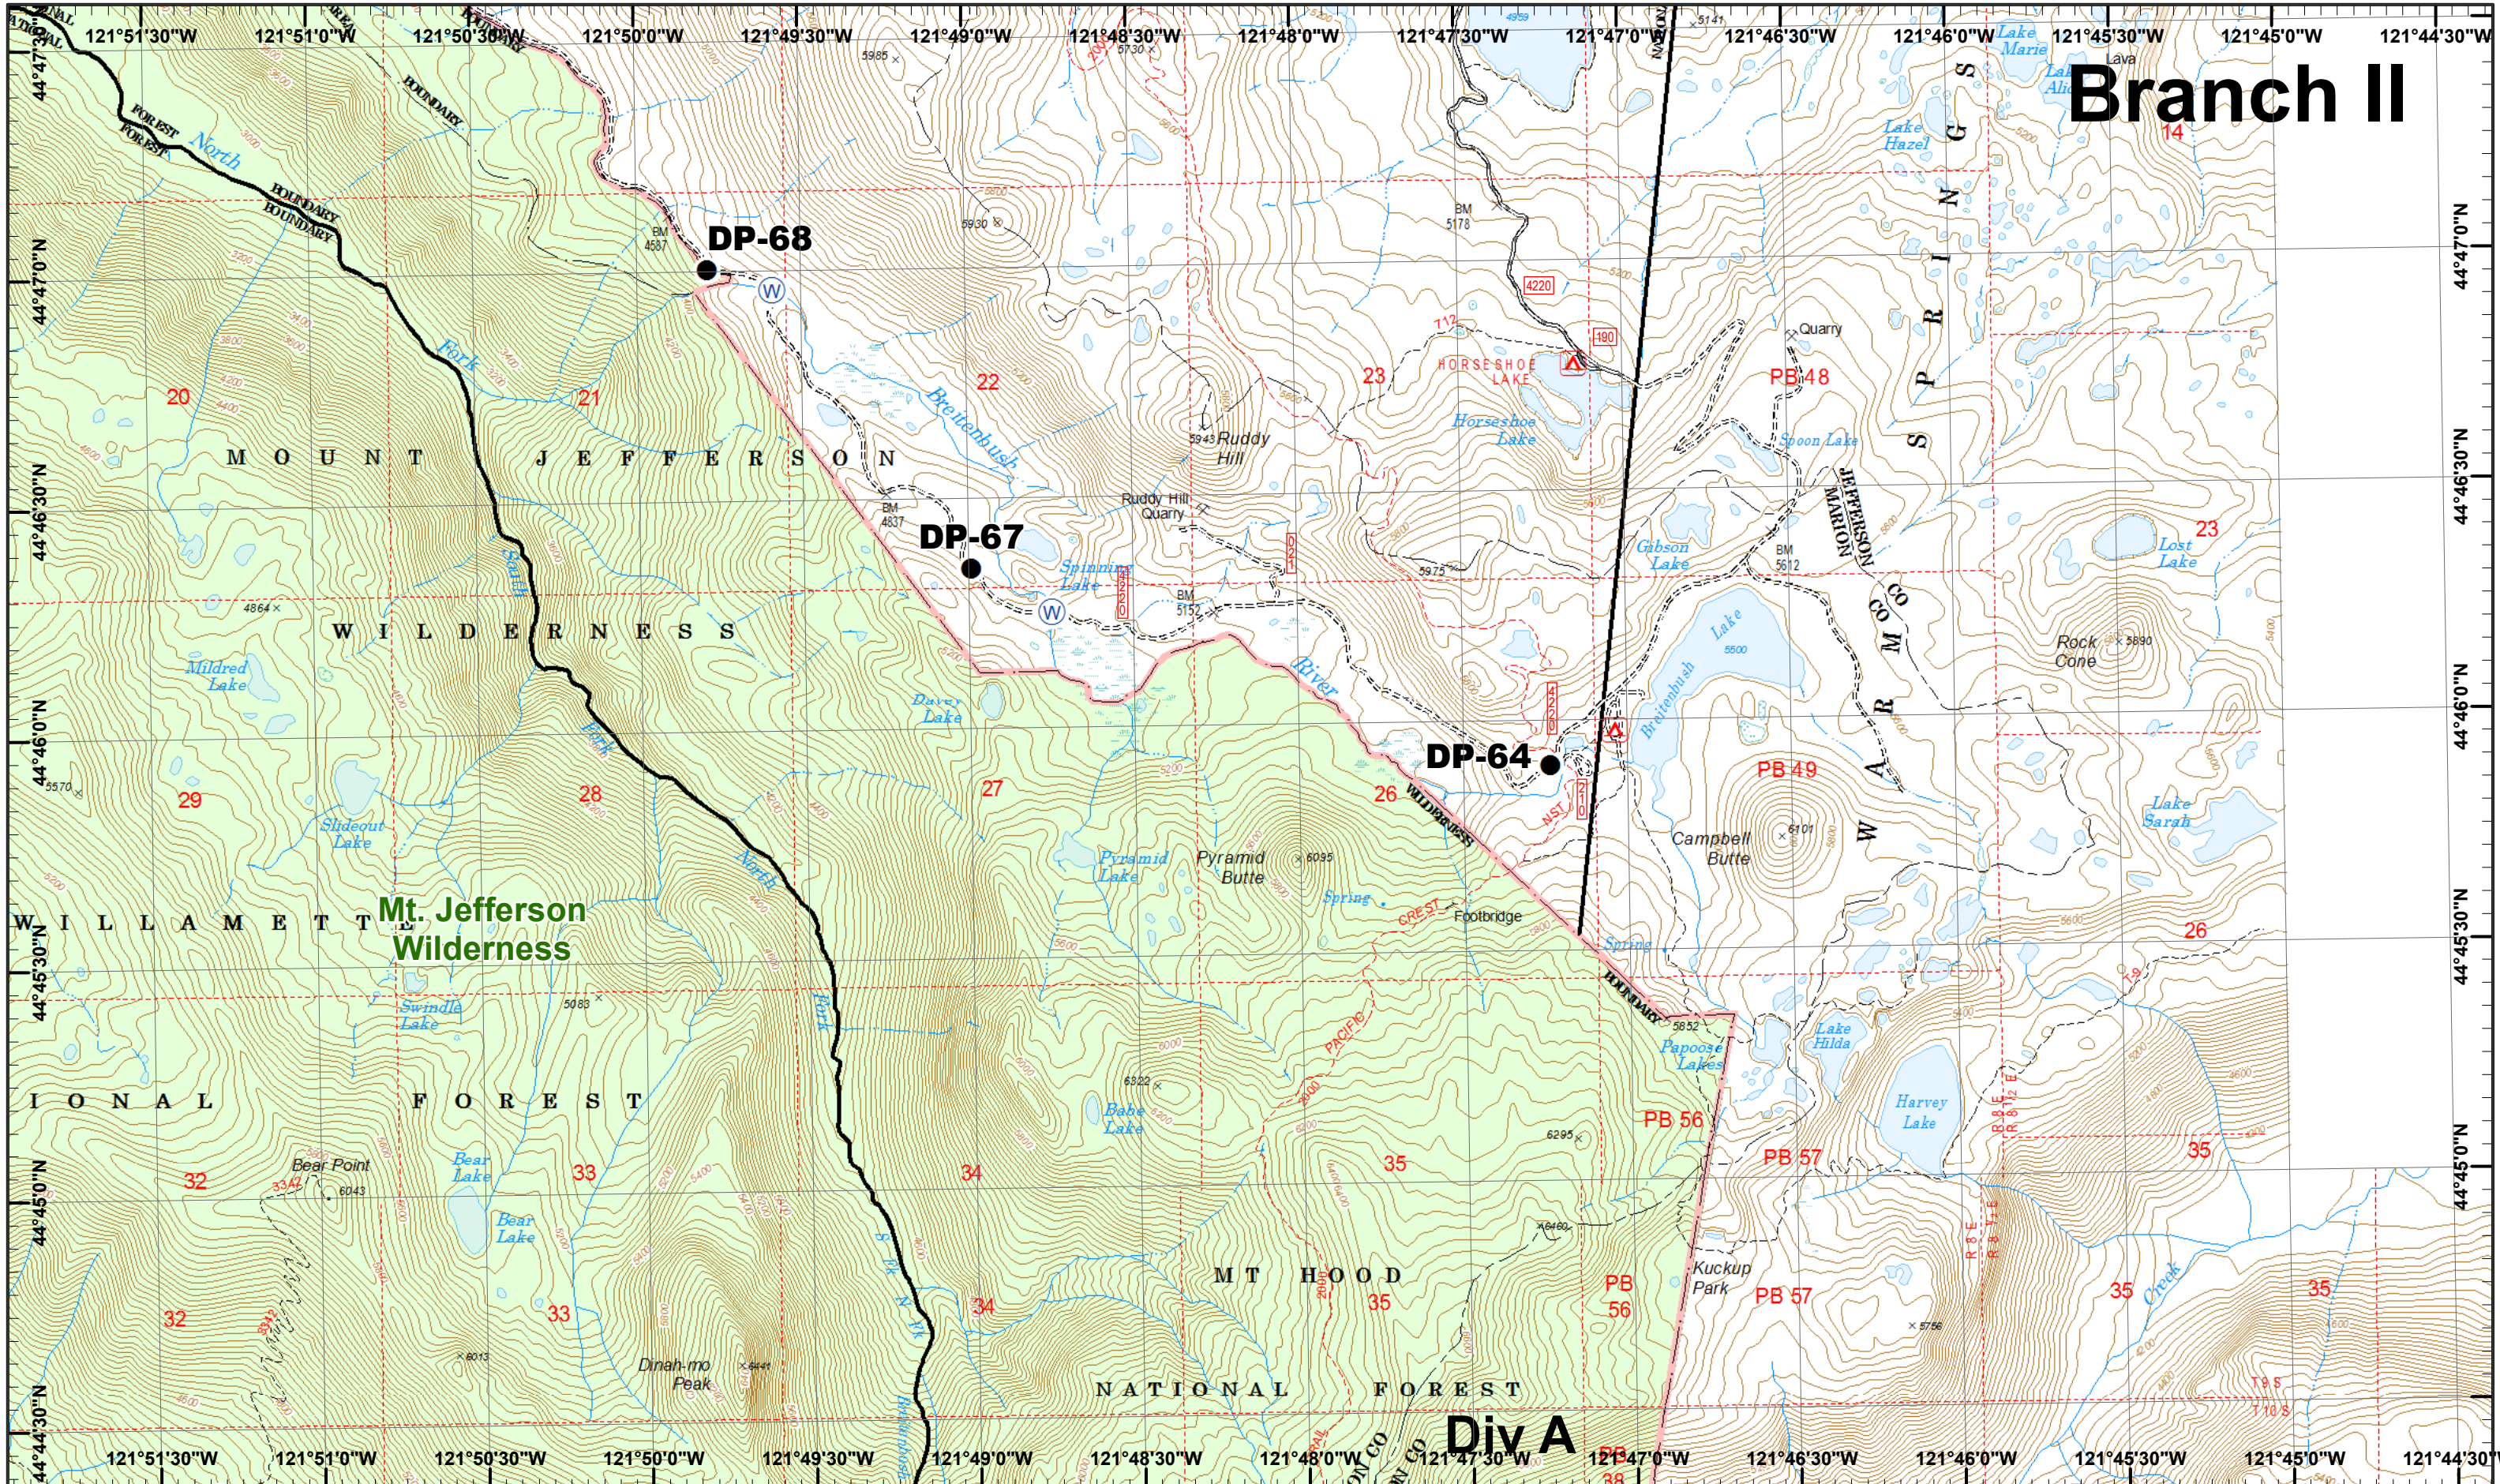

Branch II

Whitewater Incident
August 30, 2017

IR 8/29/2017 @ 0316
Whitewater Fire - 10,278 Acres
Little Devil Fire - 485 Acres
French Fire - 2 Acres
Scorpion Fire - 14 Acres
Map Created 8/29/2017 8:44:28 PM RDC

● Drop Point (W) Water Source

1	2
3	4
6	7
9	10
12	13

Page 5
(X) Division
[] Branch