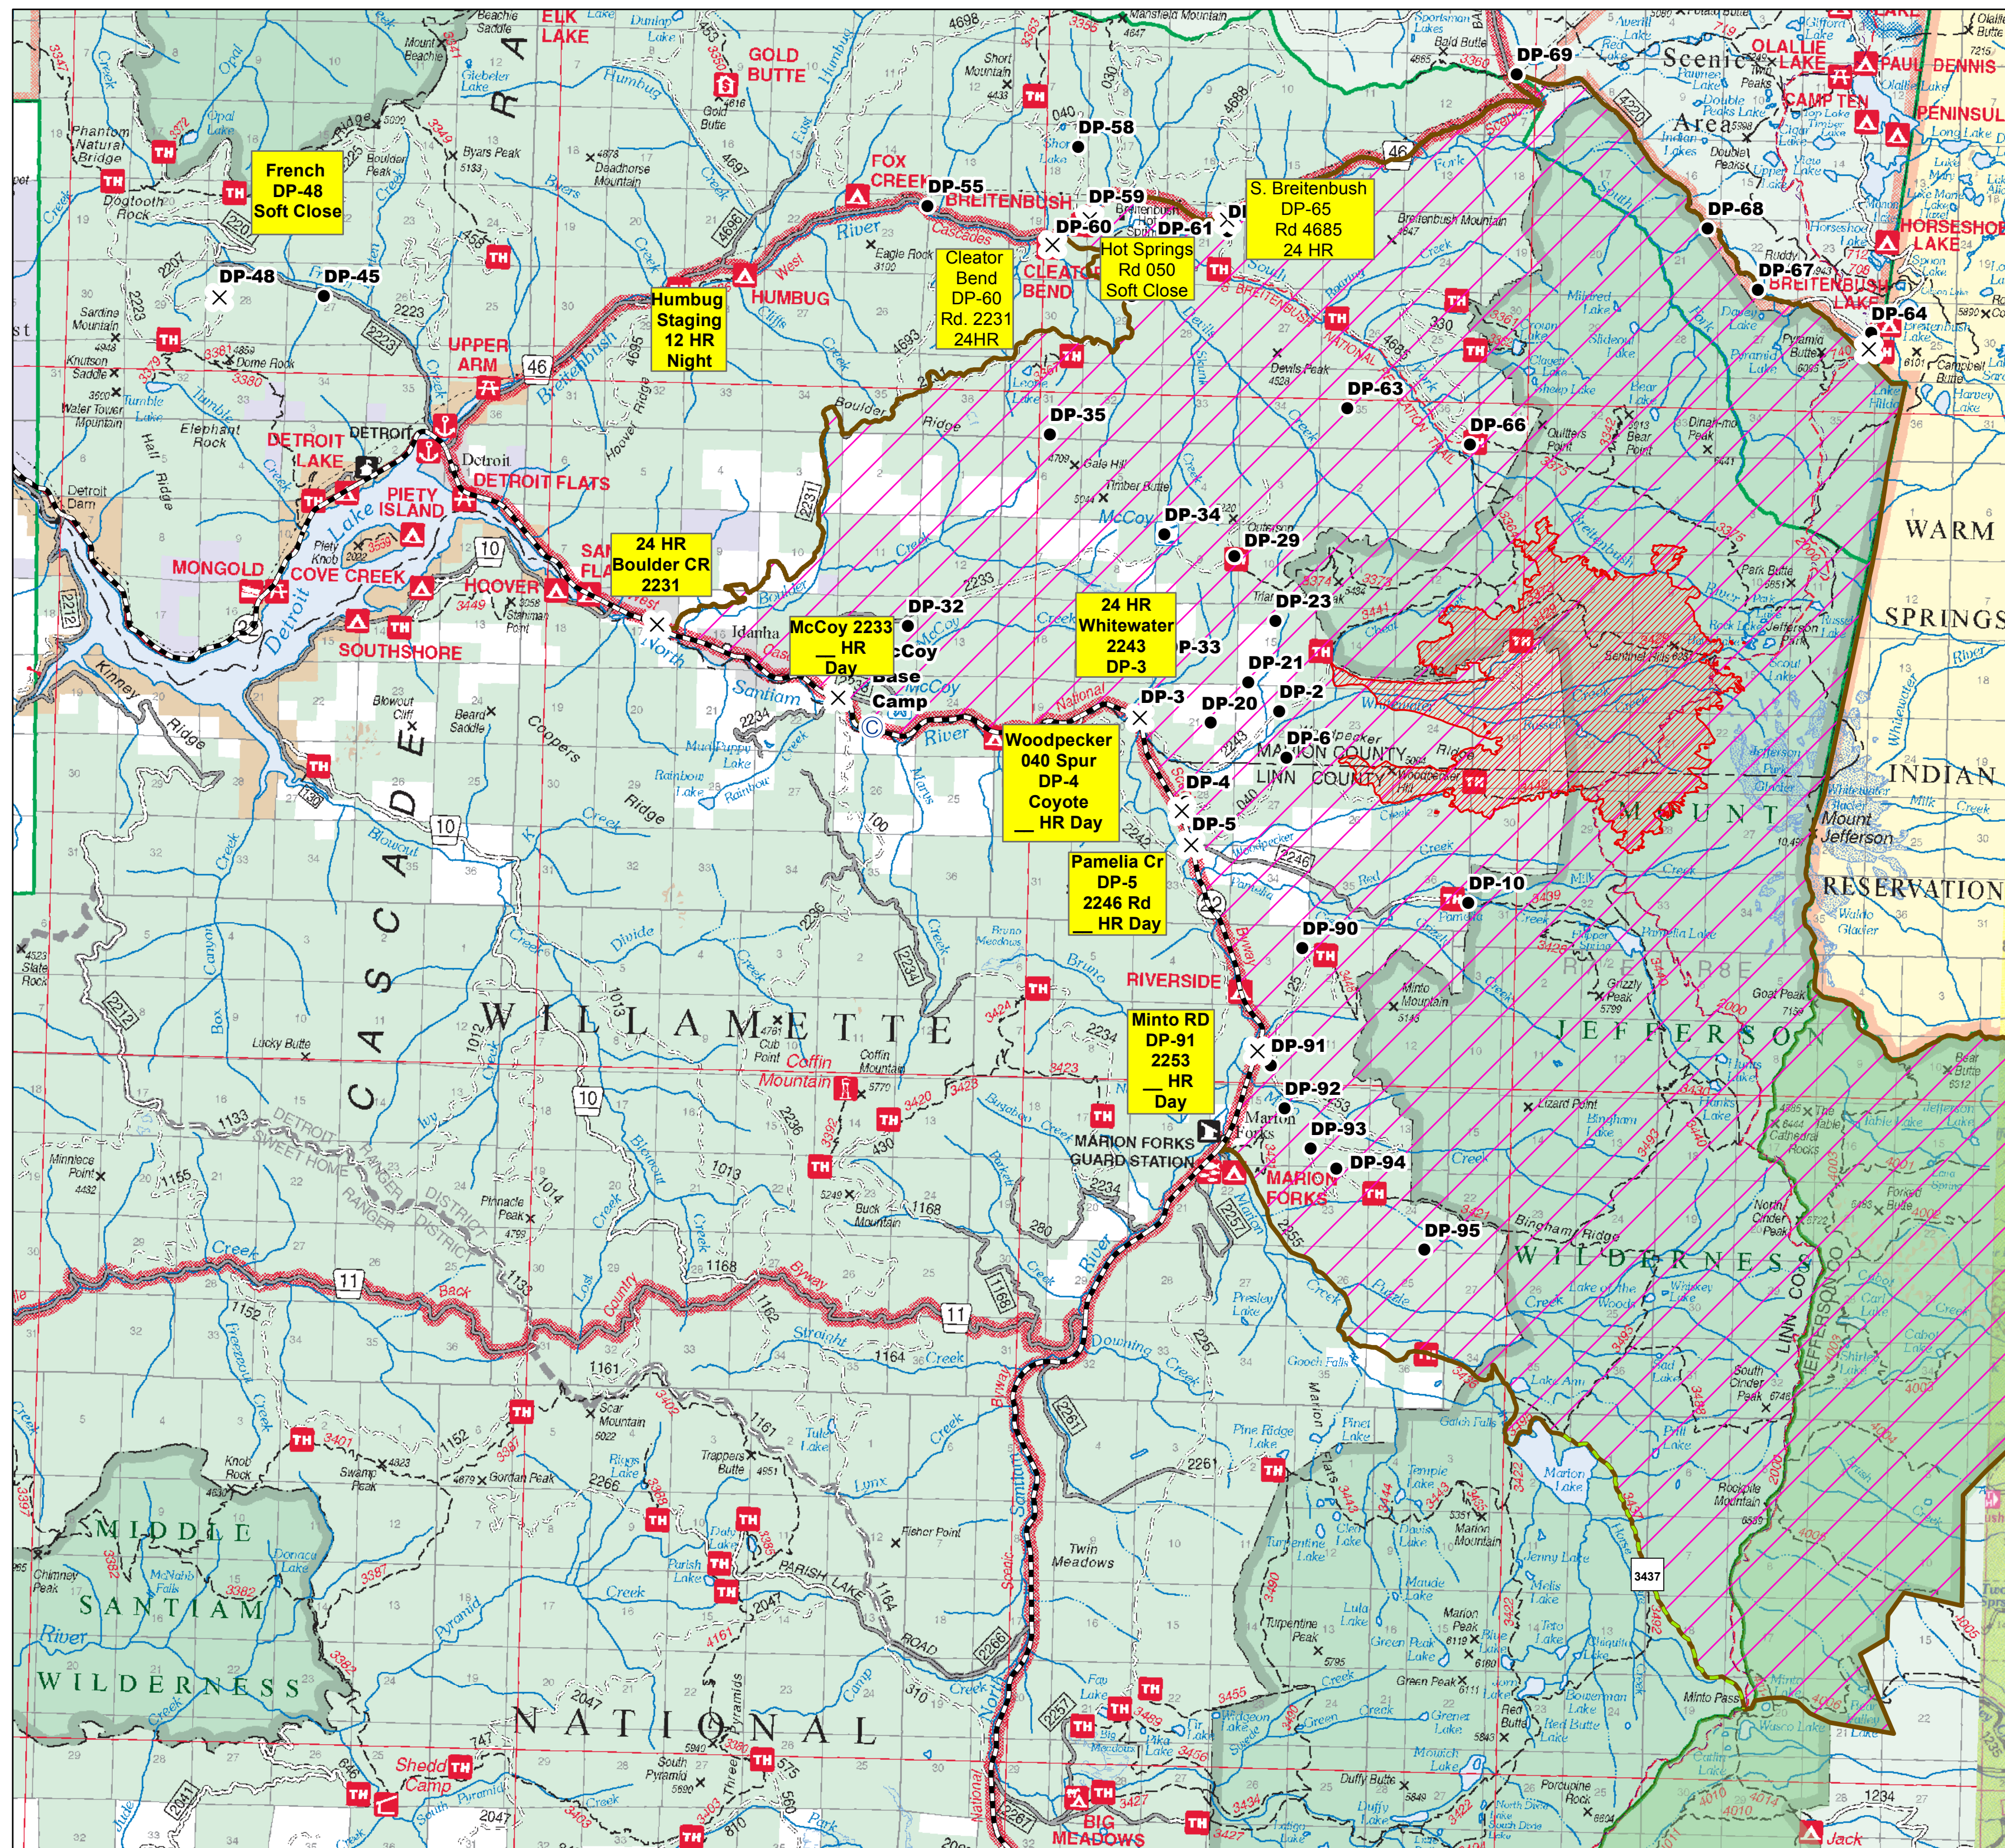

# Whitewater Fire Area and Road Closures

## OR-WIF-170123

August 30, 2017

- × Road Closure
- ⊙ Camp
- Drop Point
- Trail #3437 Open
- PCT
- ▨ FirePolygon
- ▨ AreaClosure (1)
- ▨ Wilderness
- ▨ Administrative Forest Boundary