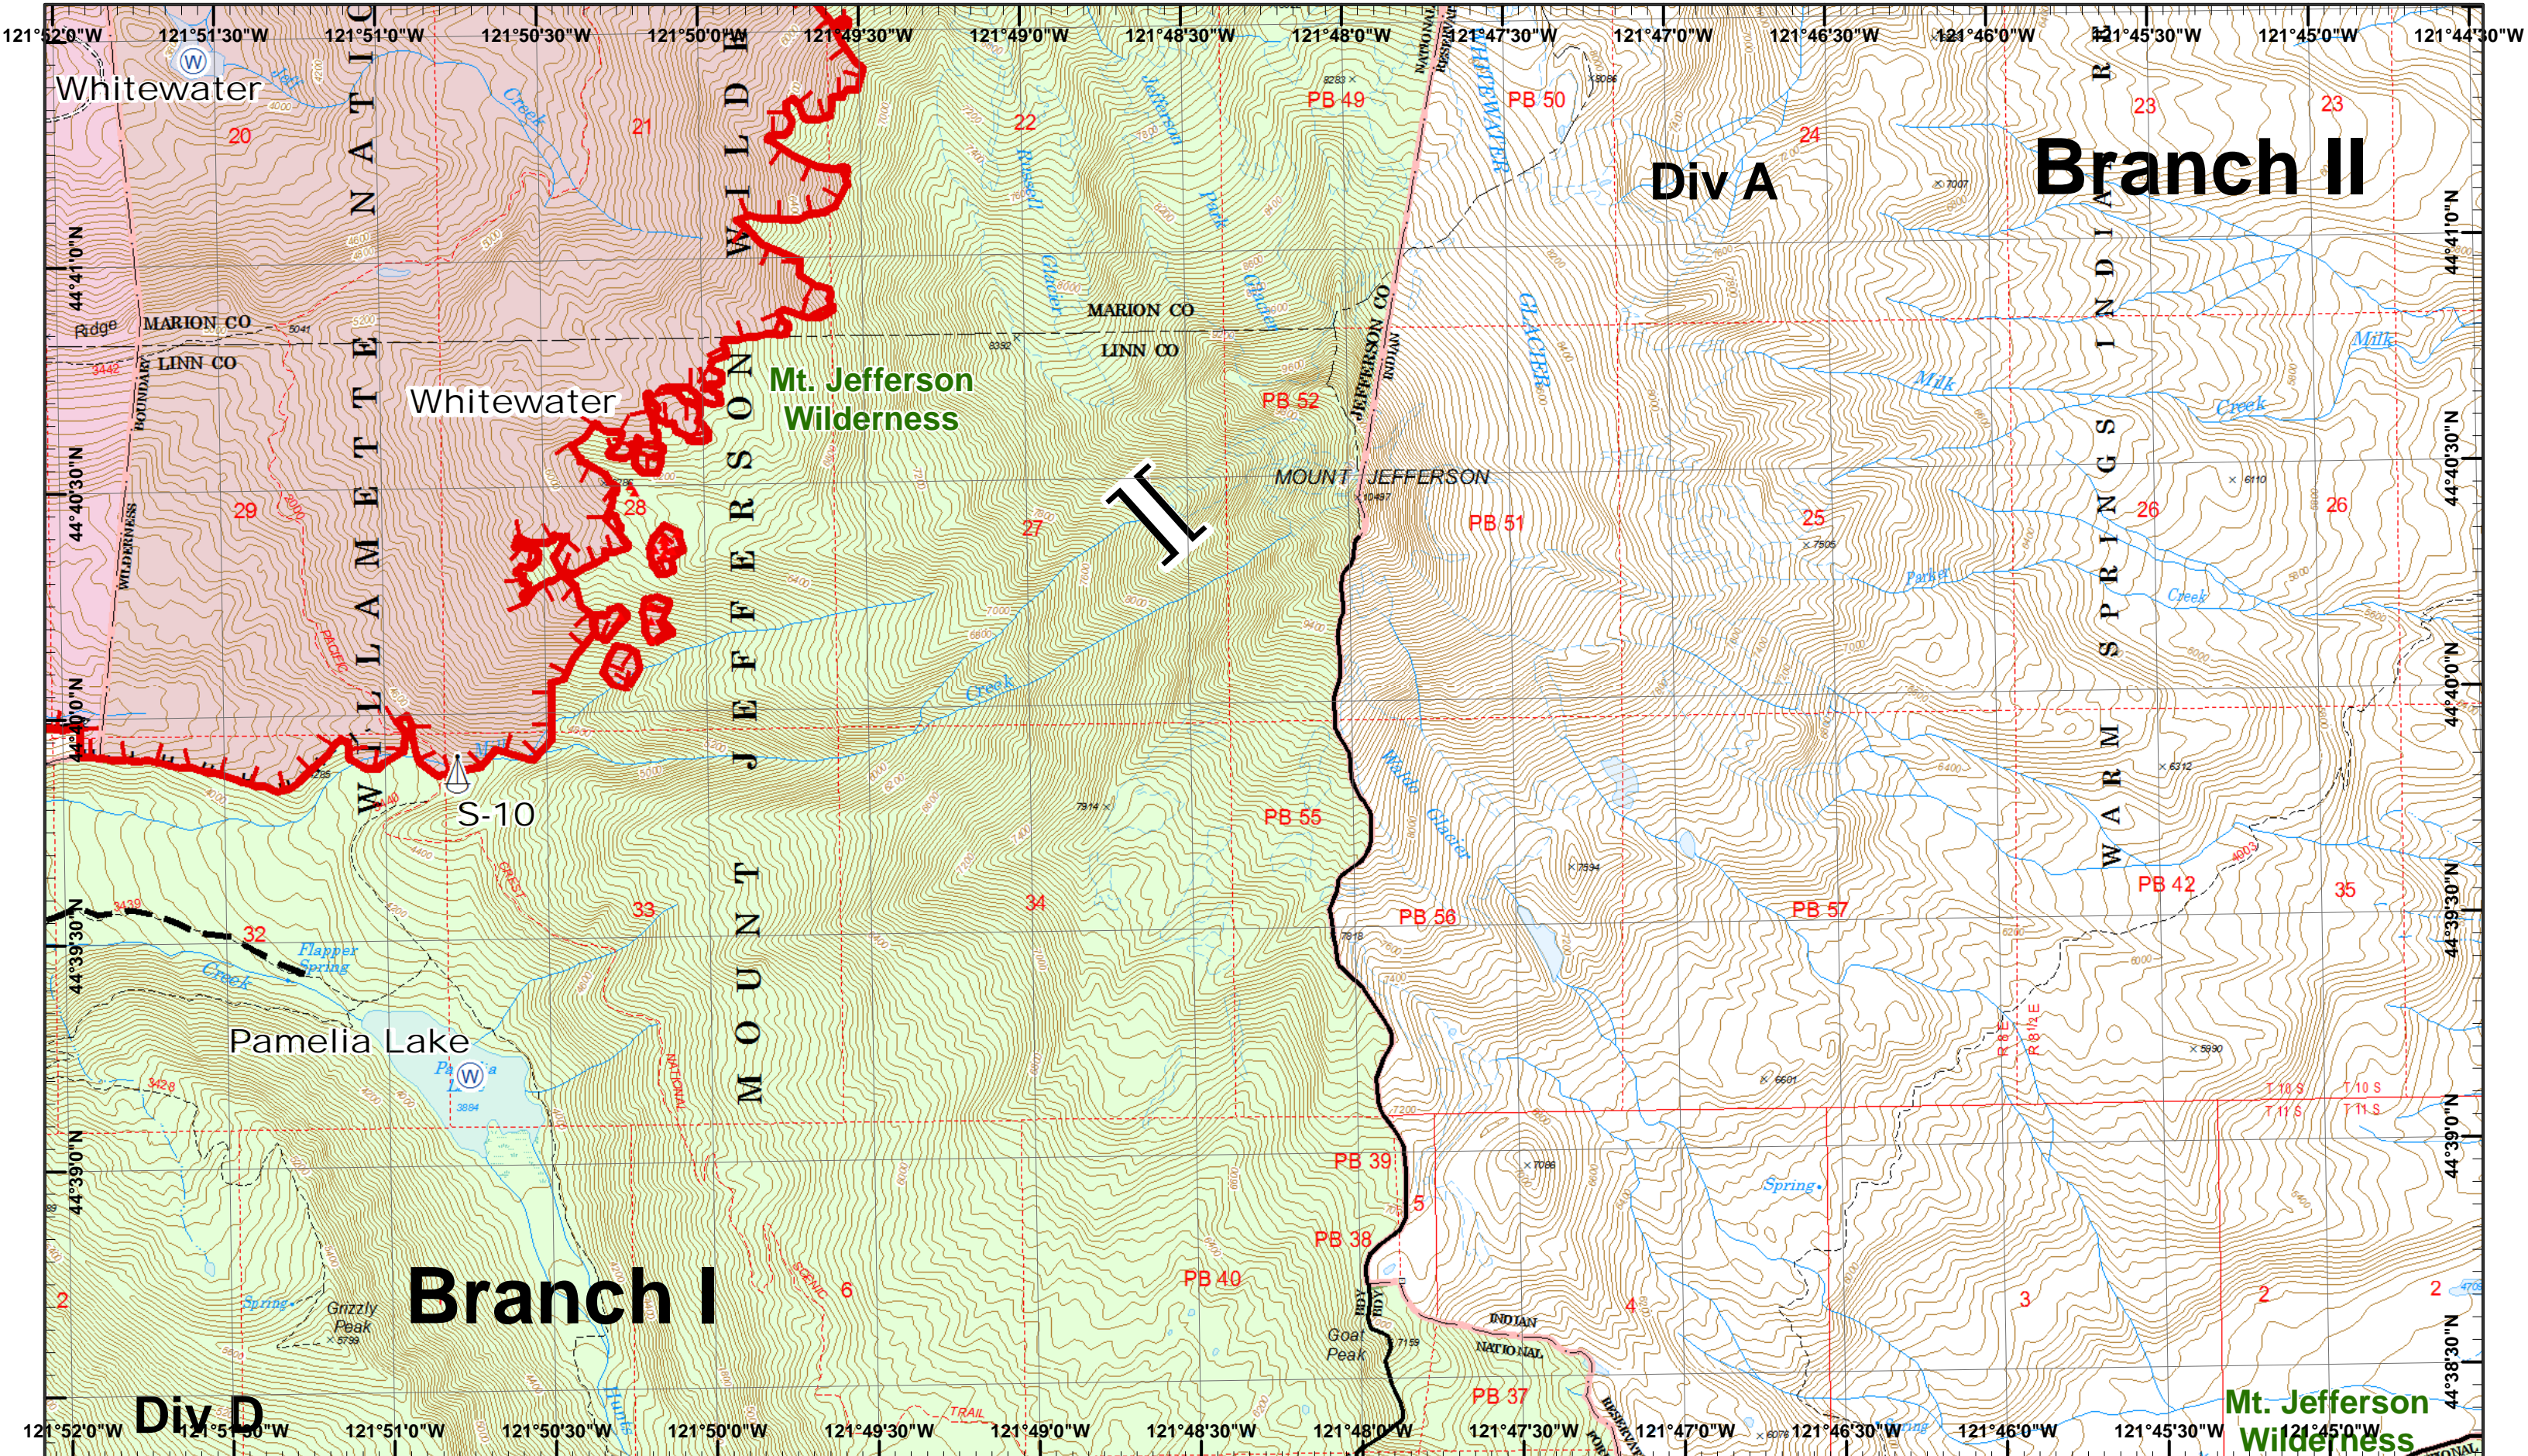

Whitewater Incident
August 31, 2017

IR 8/29/2017 @ 2120
Whitewater Fire - 10,349 Acres
Little Devil Fire - 521 Acres
French Fire - 2 Acres
Scorpion Fire - 116 Acres
Map Created 8/30/2017 7:08:47 PM RDC

- ▲ IR Heat Source
- Sling Site
- Water Source
- Completed
- Planned Fire Line
- Uncontrolled Fire
- Completed Hand

1	2
3	4
5	6
7	8
9	10
11	12
13	14

Page 11
)(Division
)(Branch