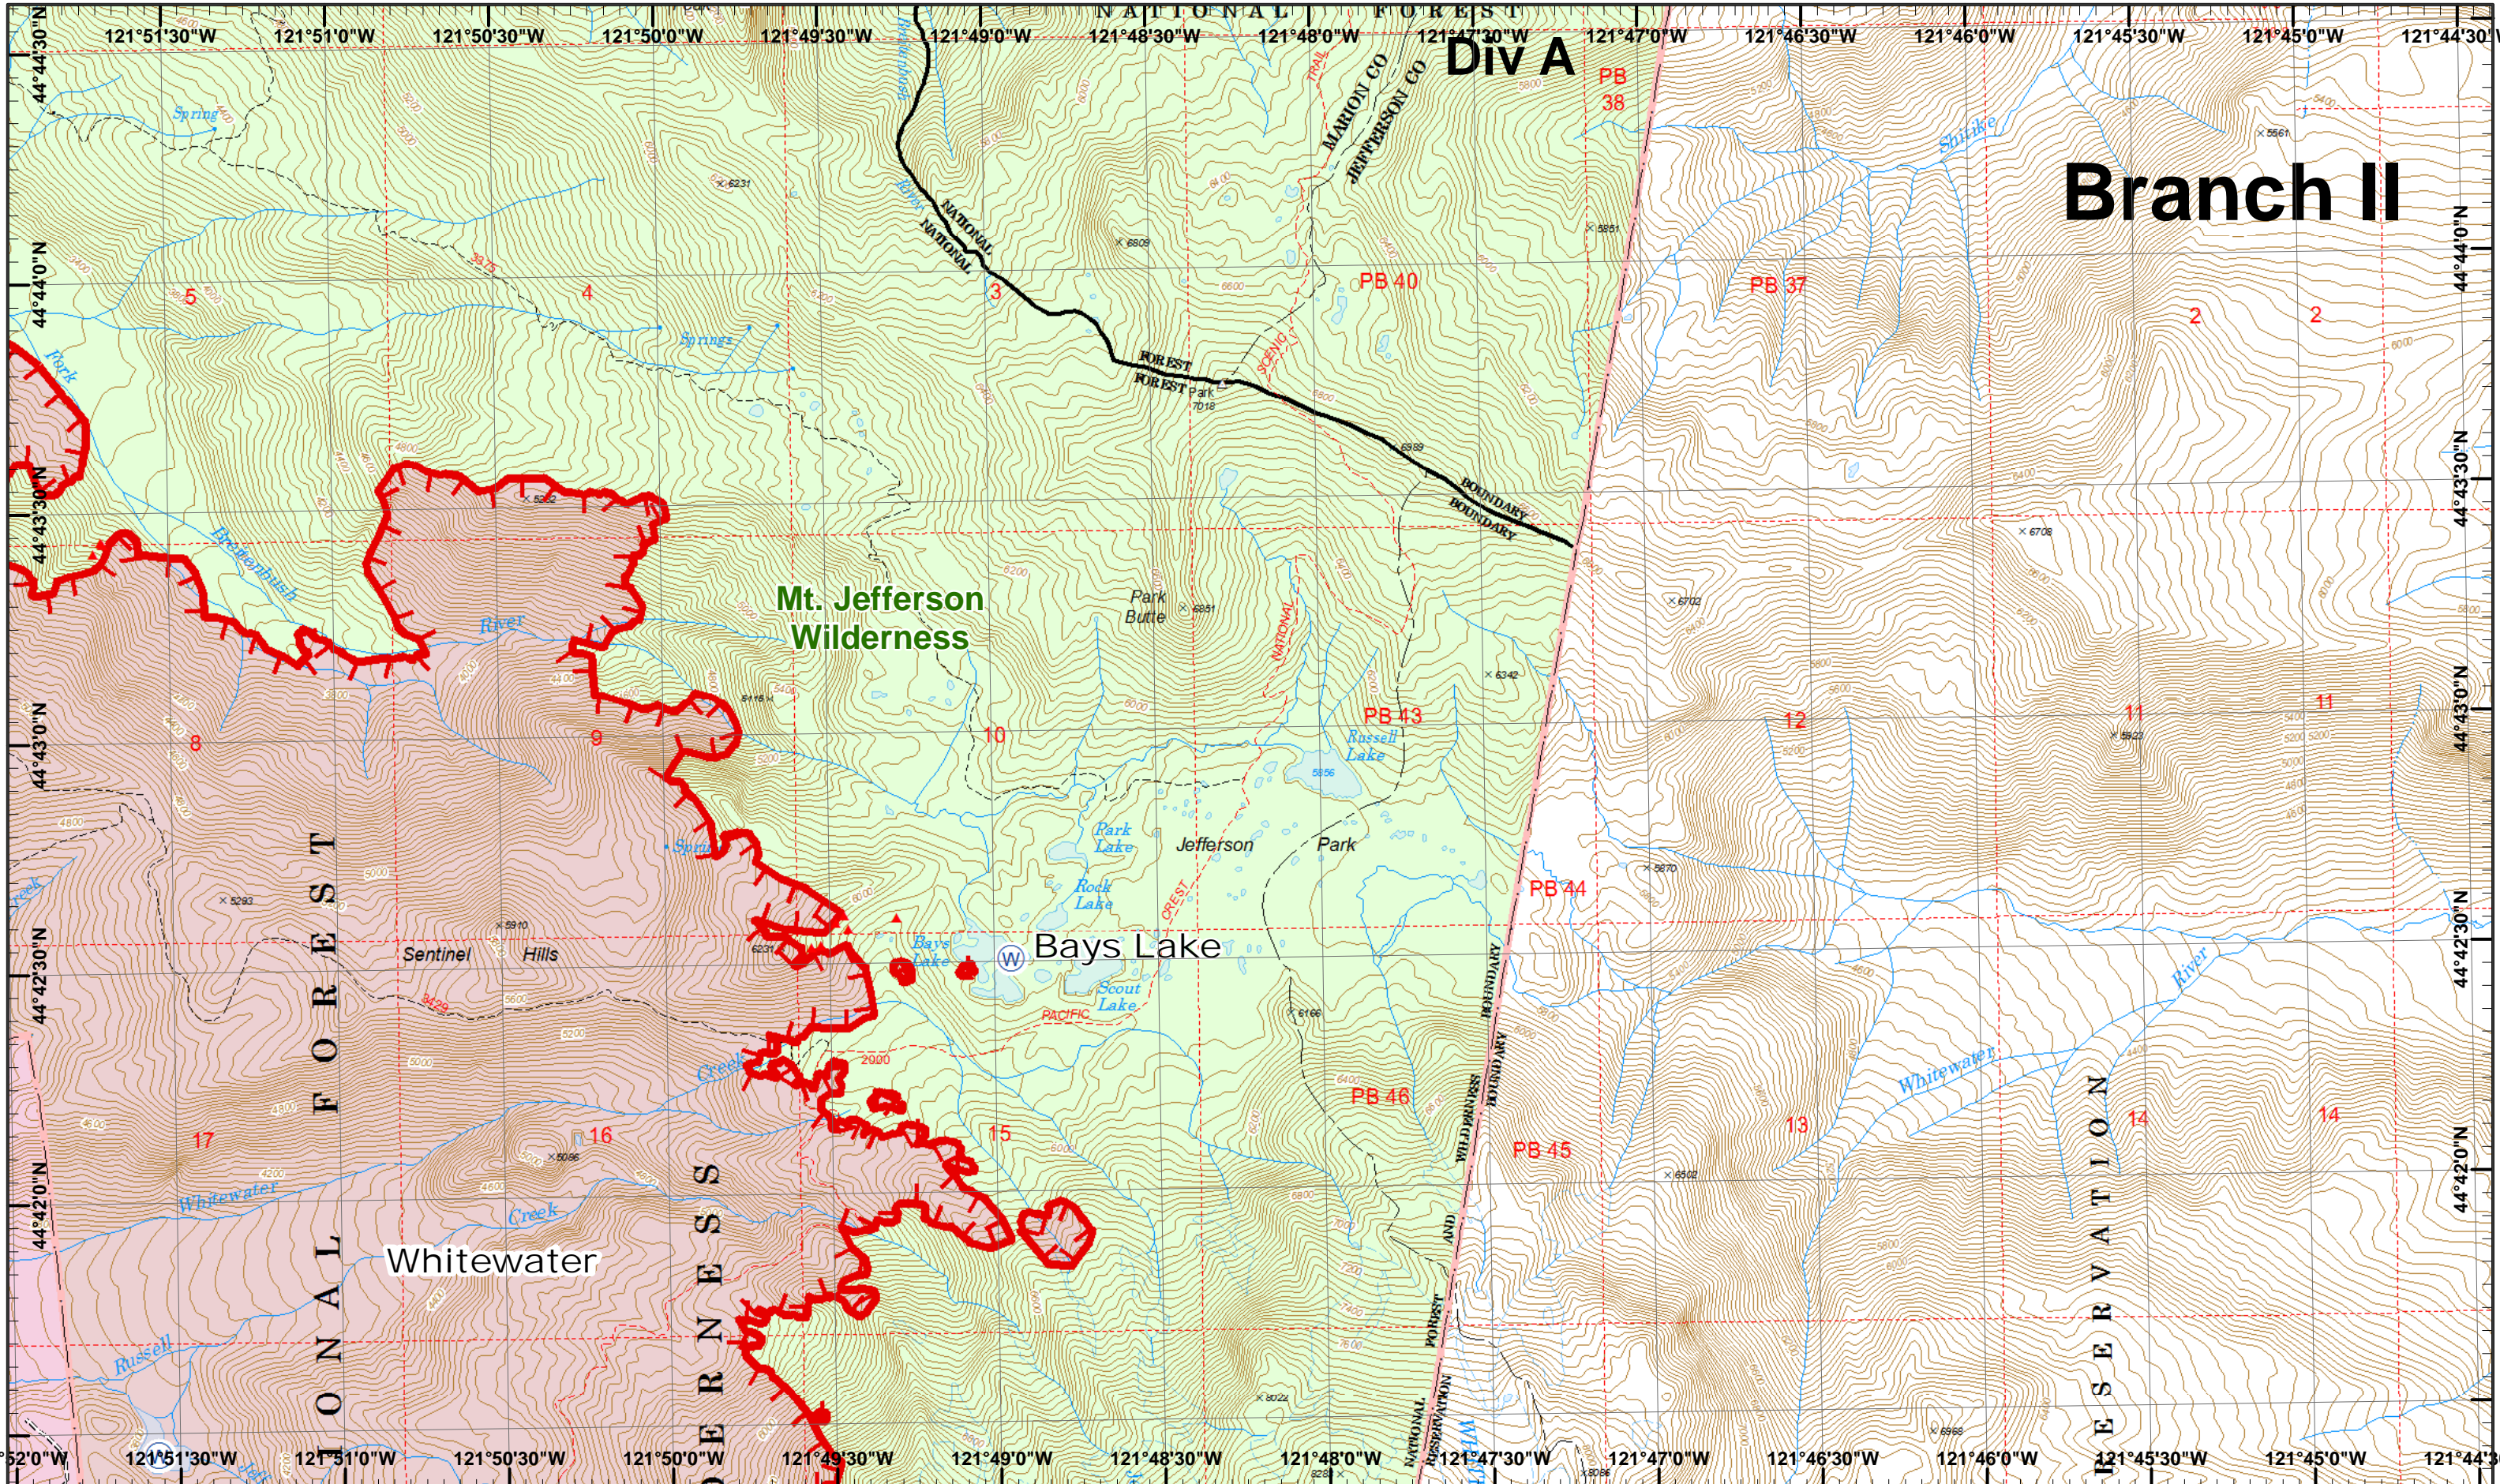

Branch II

Div A

Mt. Jefferson Wilderness

Bays Lake

Whitewater

Whitewater Incident
August 31, 2017
IR 8/29/2017 @ 2120
Whitewater Fire - 10,349 Acres
Little Devil Fire - 521 Acres
French Fire - 2 Acres
Scorpion Fire - 116 Acres
Map Created 8/30/2017 7:10:50 PM RDC

IR Heat Source
Uncontrolled Fire
Water Source

1	2
3	4
5	6
7	8
9	10
11	12
13	14

Page 8
)(Division
][Branch