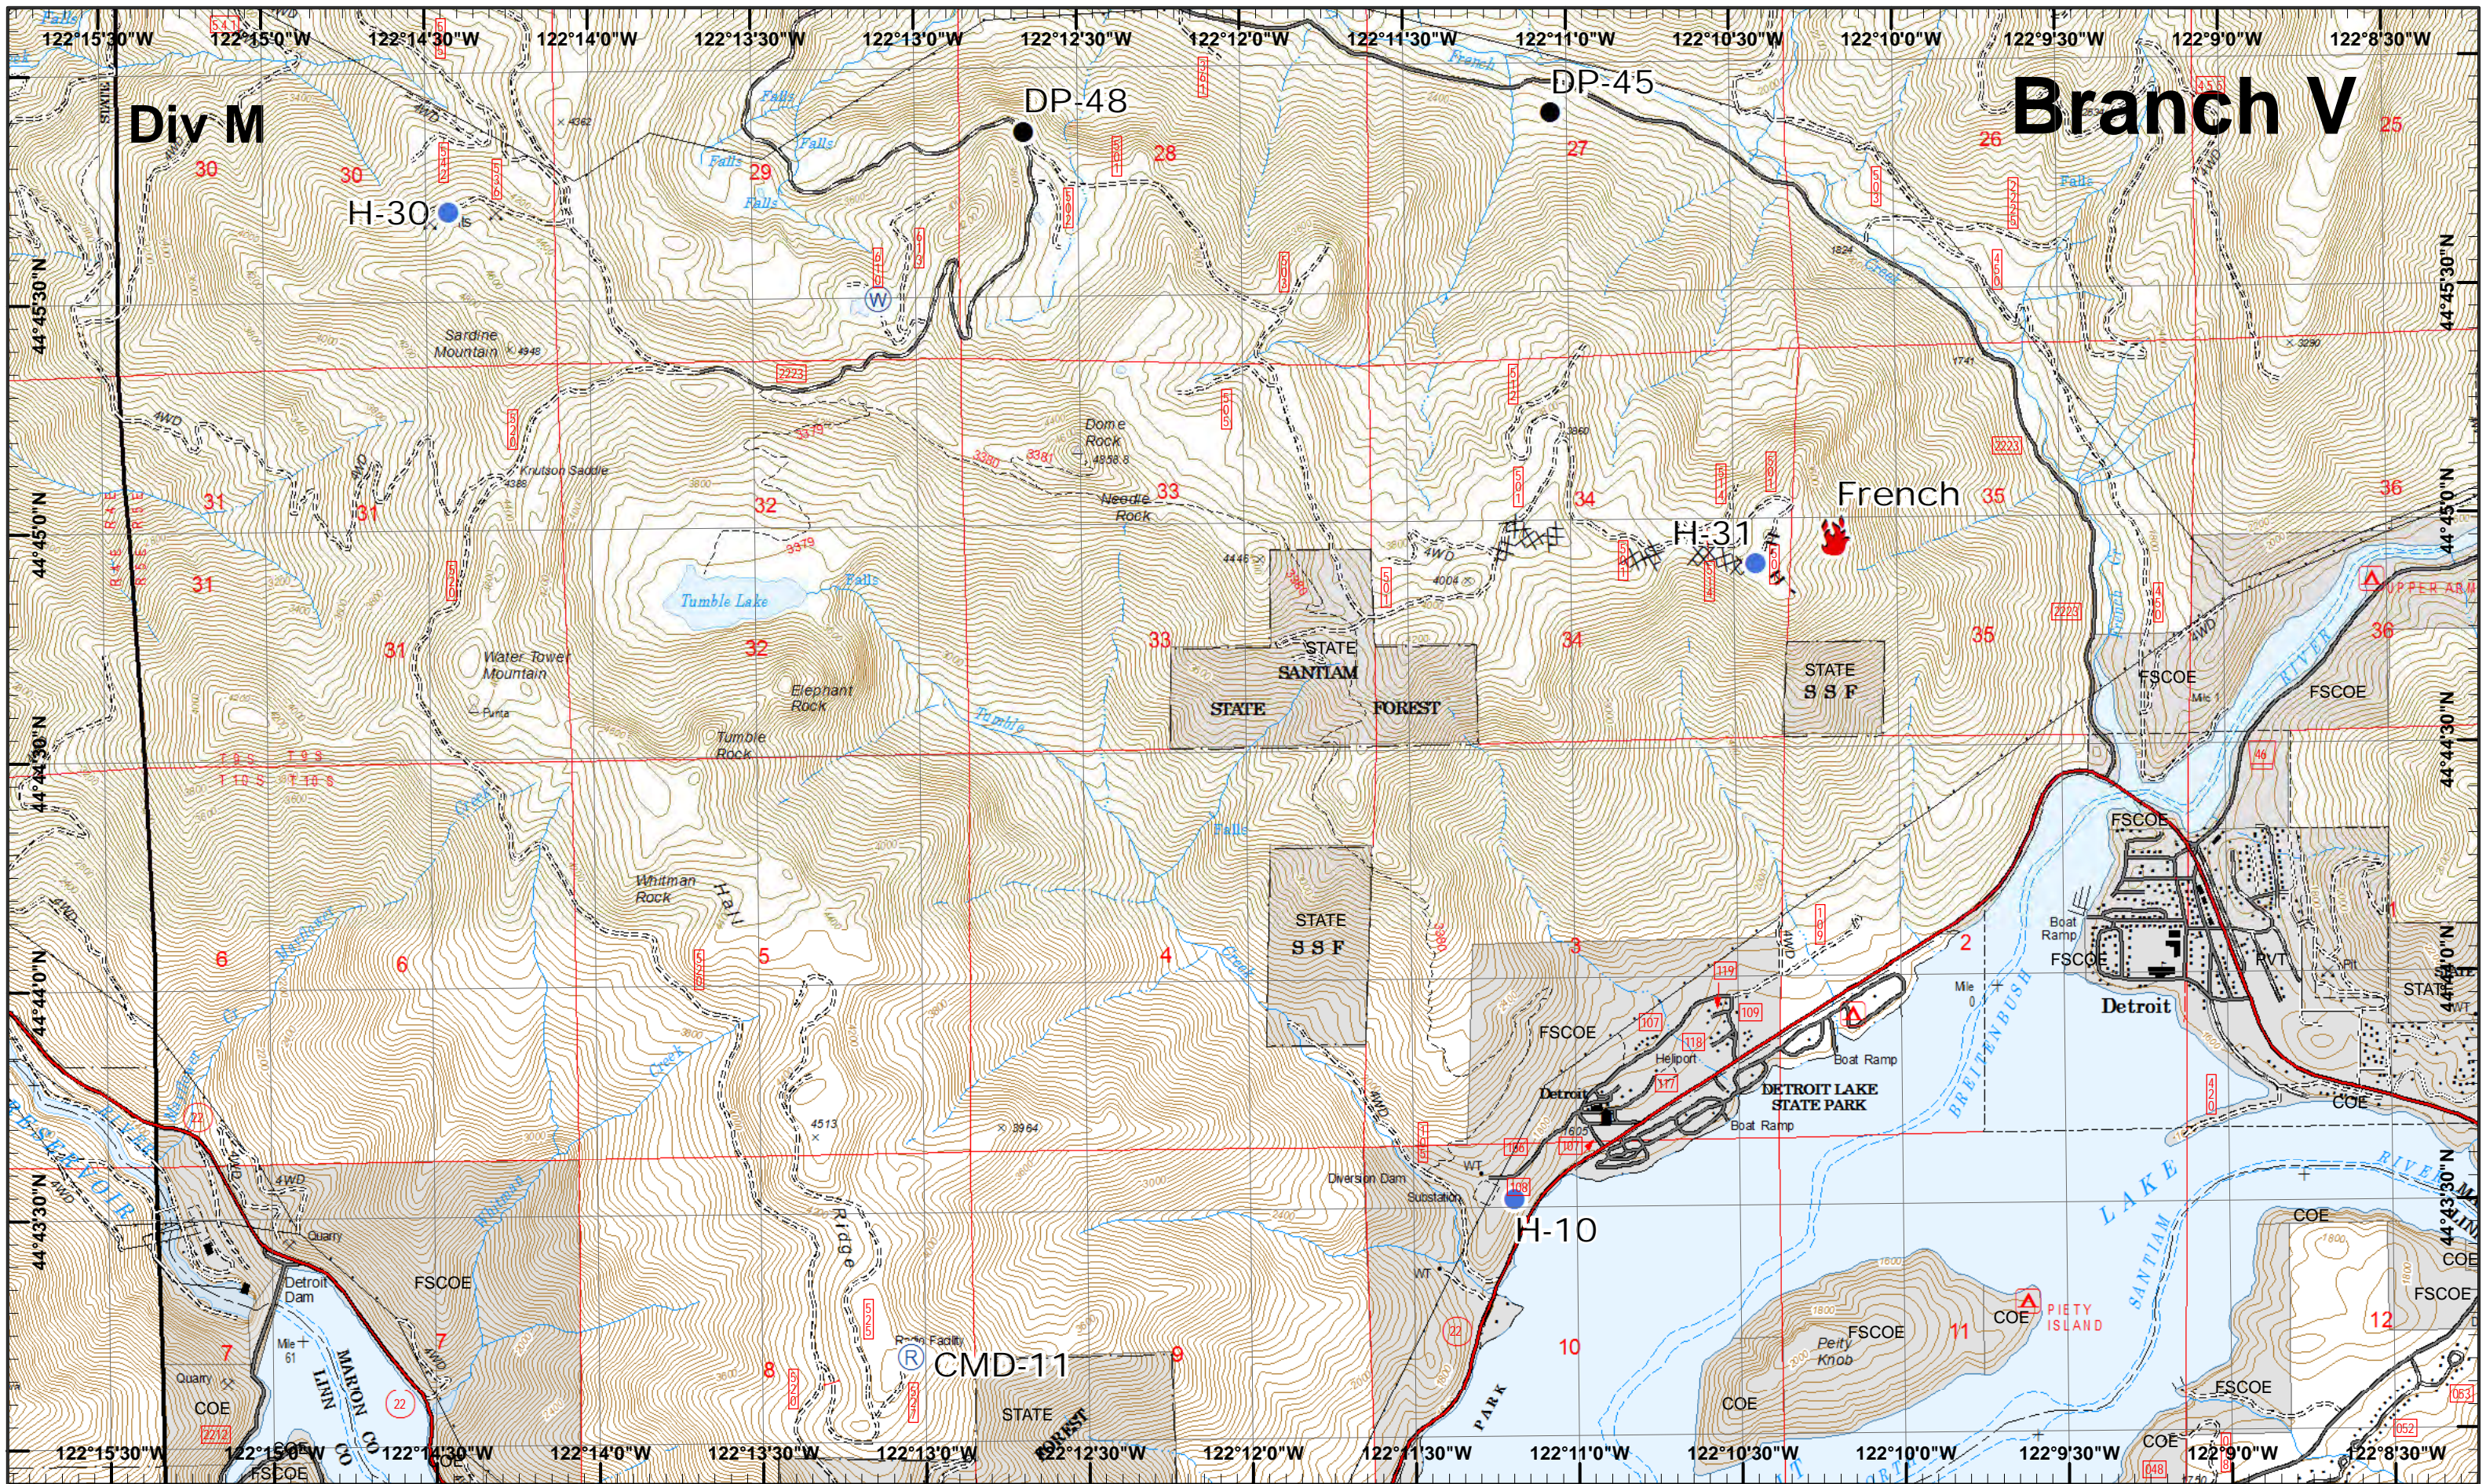

Div M

Branch V

Whitewater Incident
August 31, 2017

IR 8/29/2017 @ 2120
Whitewater Fire - 10,349 Acres
Little Devil Fire - 521 Acres
French Fire - 2 Acres
Scorpion Fire - 116 Acres
Map Created 8/30/2017 7:09:45 PM RDC

- Drop Point
- 🔥 Fire Location
- Helispot
- Ⓡ Repeater
- Ⓜ Water Source
- XXXX Completed Dozer
- H - Completed Hand

1	2
3	4
5	6
7	8
9	10
11	12
13	14

Page 15
)(Division
)(Branch