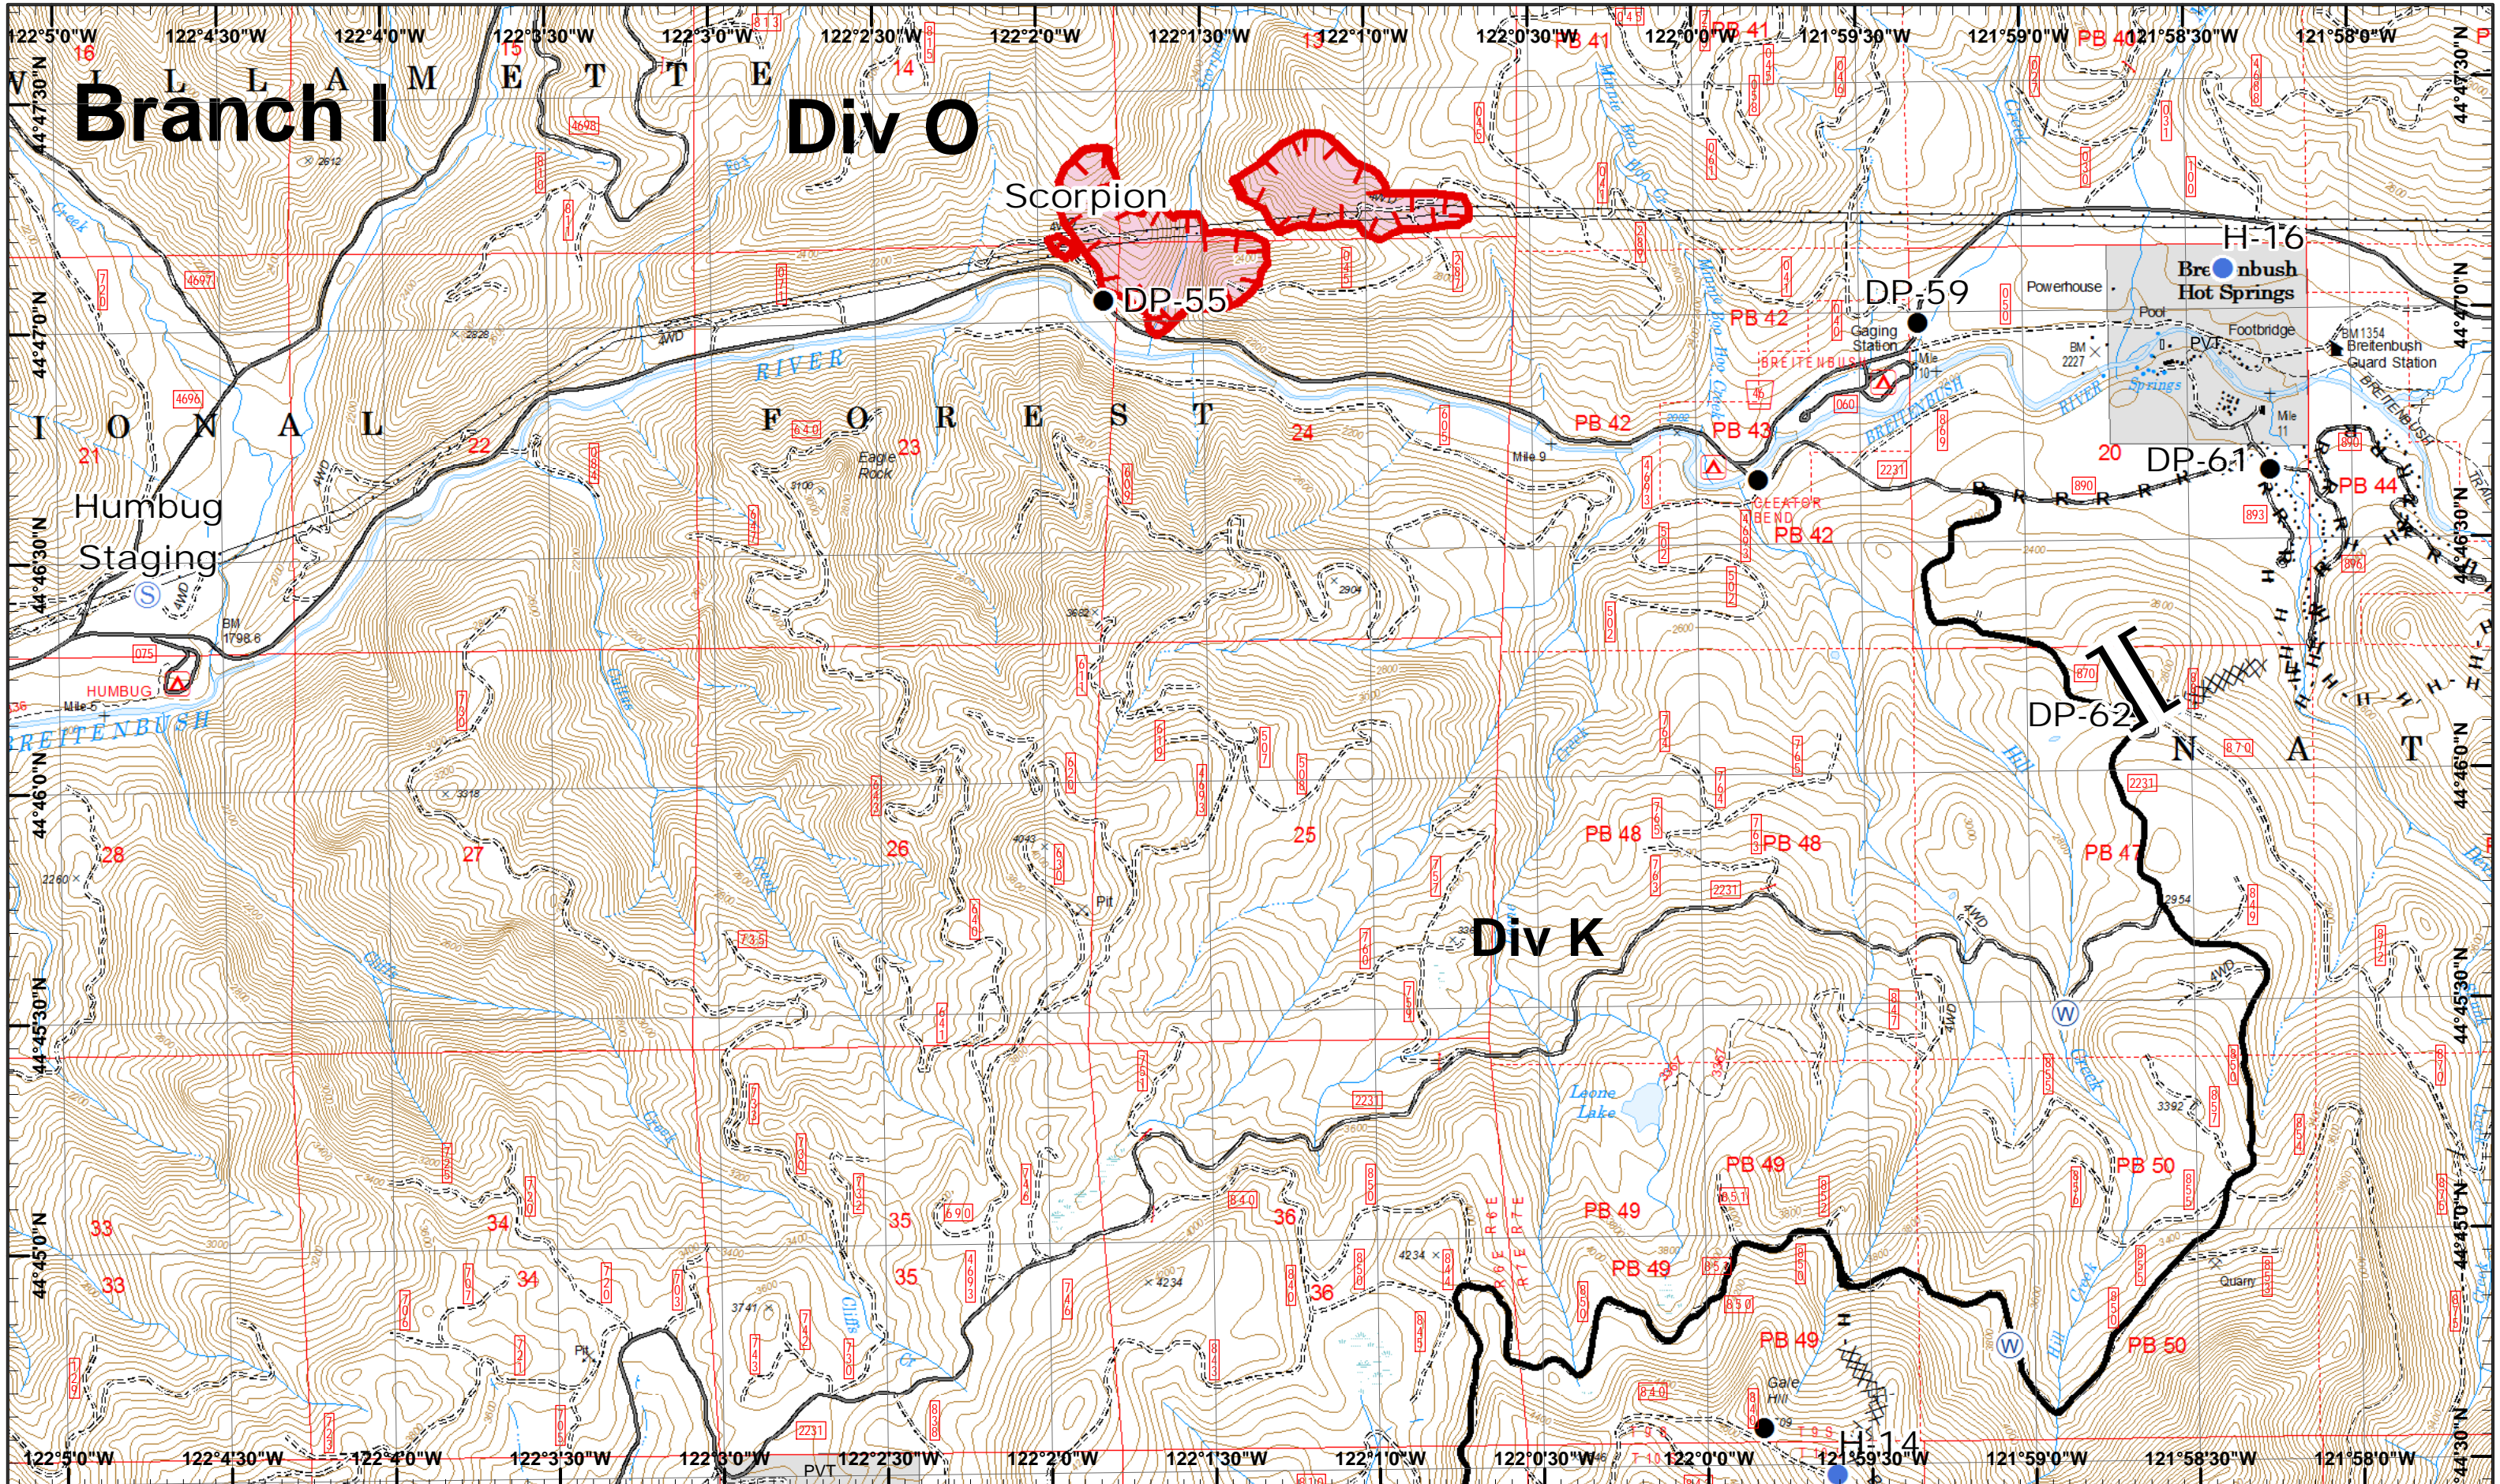

**Whitewater Incident**  
 August 31, 2017

IR 8/29/2017 @ 2120  
 Whitewater Fire - 10,349 Acres  
 Little Devil Fire - 521 Acres  
 French Fire - 2 Acres  
 Scorpion Fire - 116 Acres

Map Created 8/30/2017 7:09:55 PM RDC

0 0.25 0.5 Miles

Drop Point Water Source

# Branch II

1	2
3	4
5	6
7	8
9	10
11	12
13	14

Page 2  
 )( Division  
 )( Branch

**Whitewater Incident**  
 August 31, 2017

IR 8/29/2017 @ 2120  
 Whitewater Fire - 10,349 Acres  
 Little Devil Fire - 521 Acres  
 French Fire - 2 Acres  
 Scorpion Fire - 116 Acres  
 Map Created 8/30/2017 7:10:04 PM RDC

**Whitewater Incident**  
 August 31, 2017

IR 8/29/2017 @ 2120  
 Whitewater Fire - 10,349 Acres  
 Little Devil Fire - 521 Acres  
 French Fire - 2 Acres  
 Scorpion Fire - 116 Acres  
 Map Created 8/30/2017 7:10:14 PM RDC