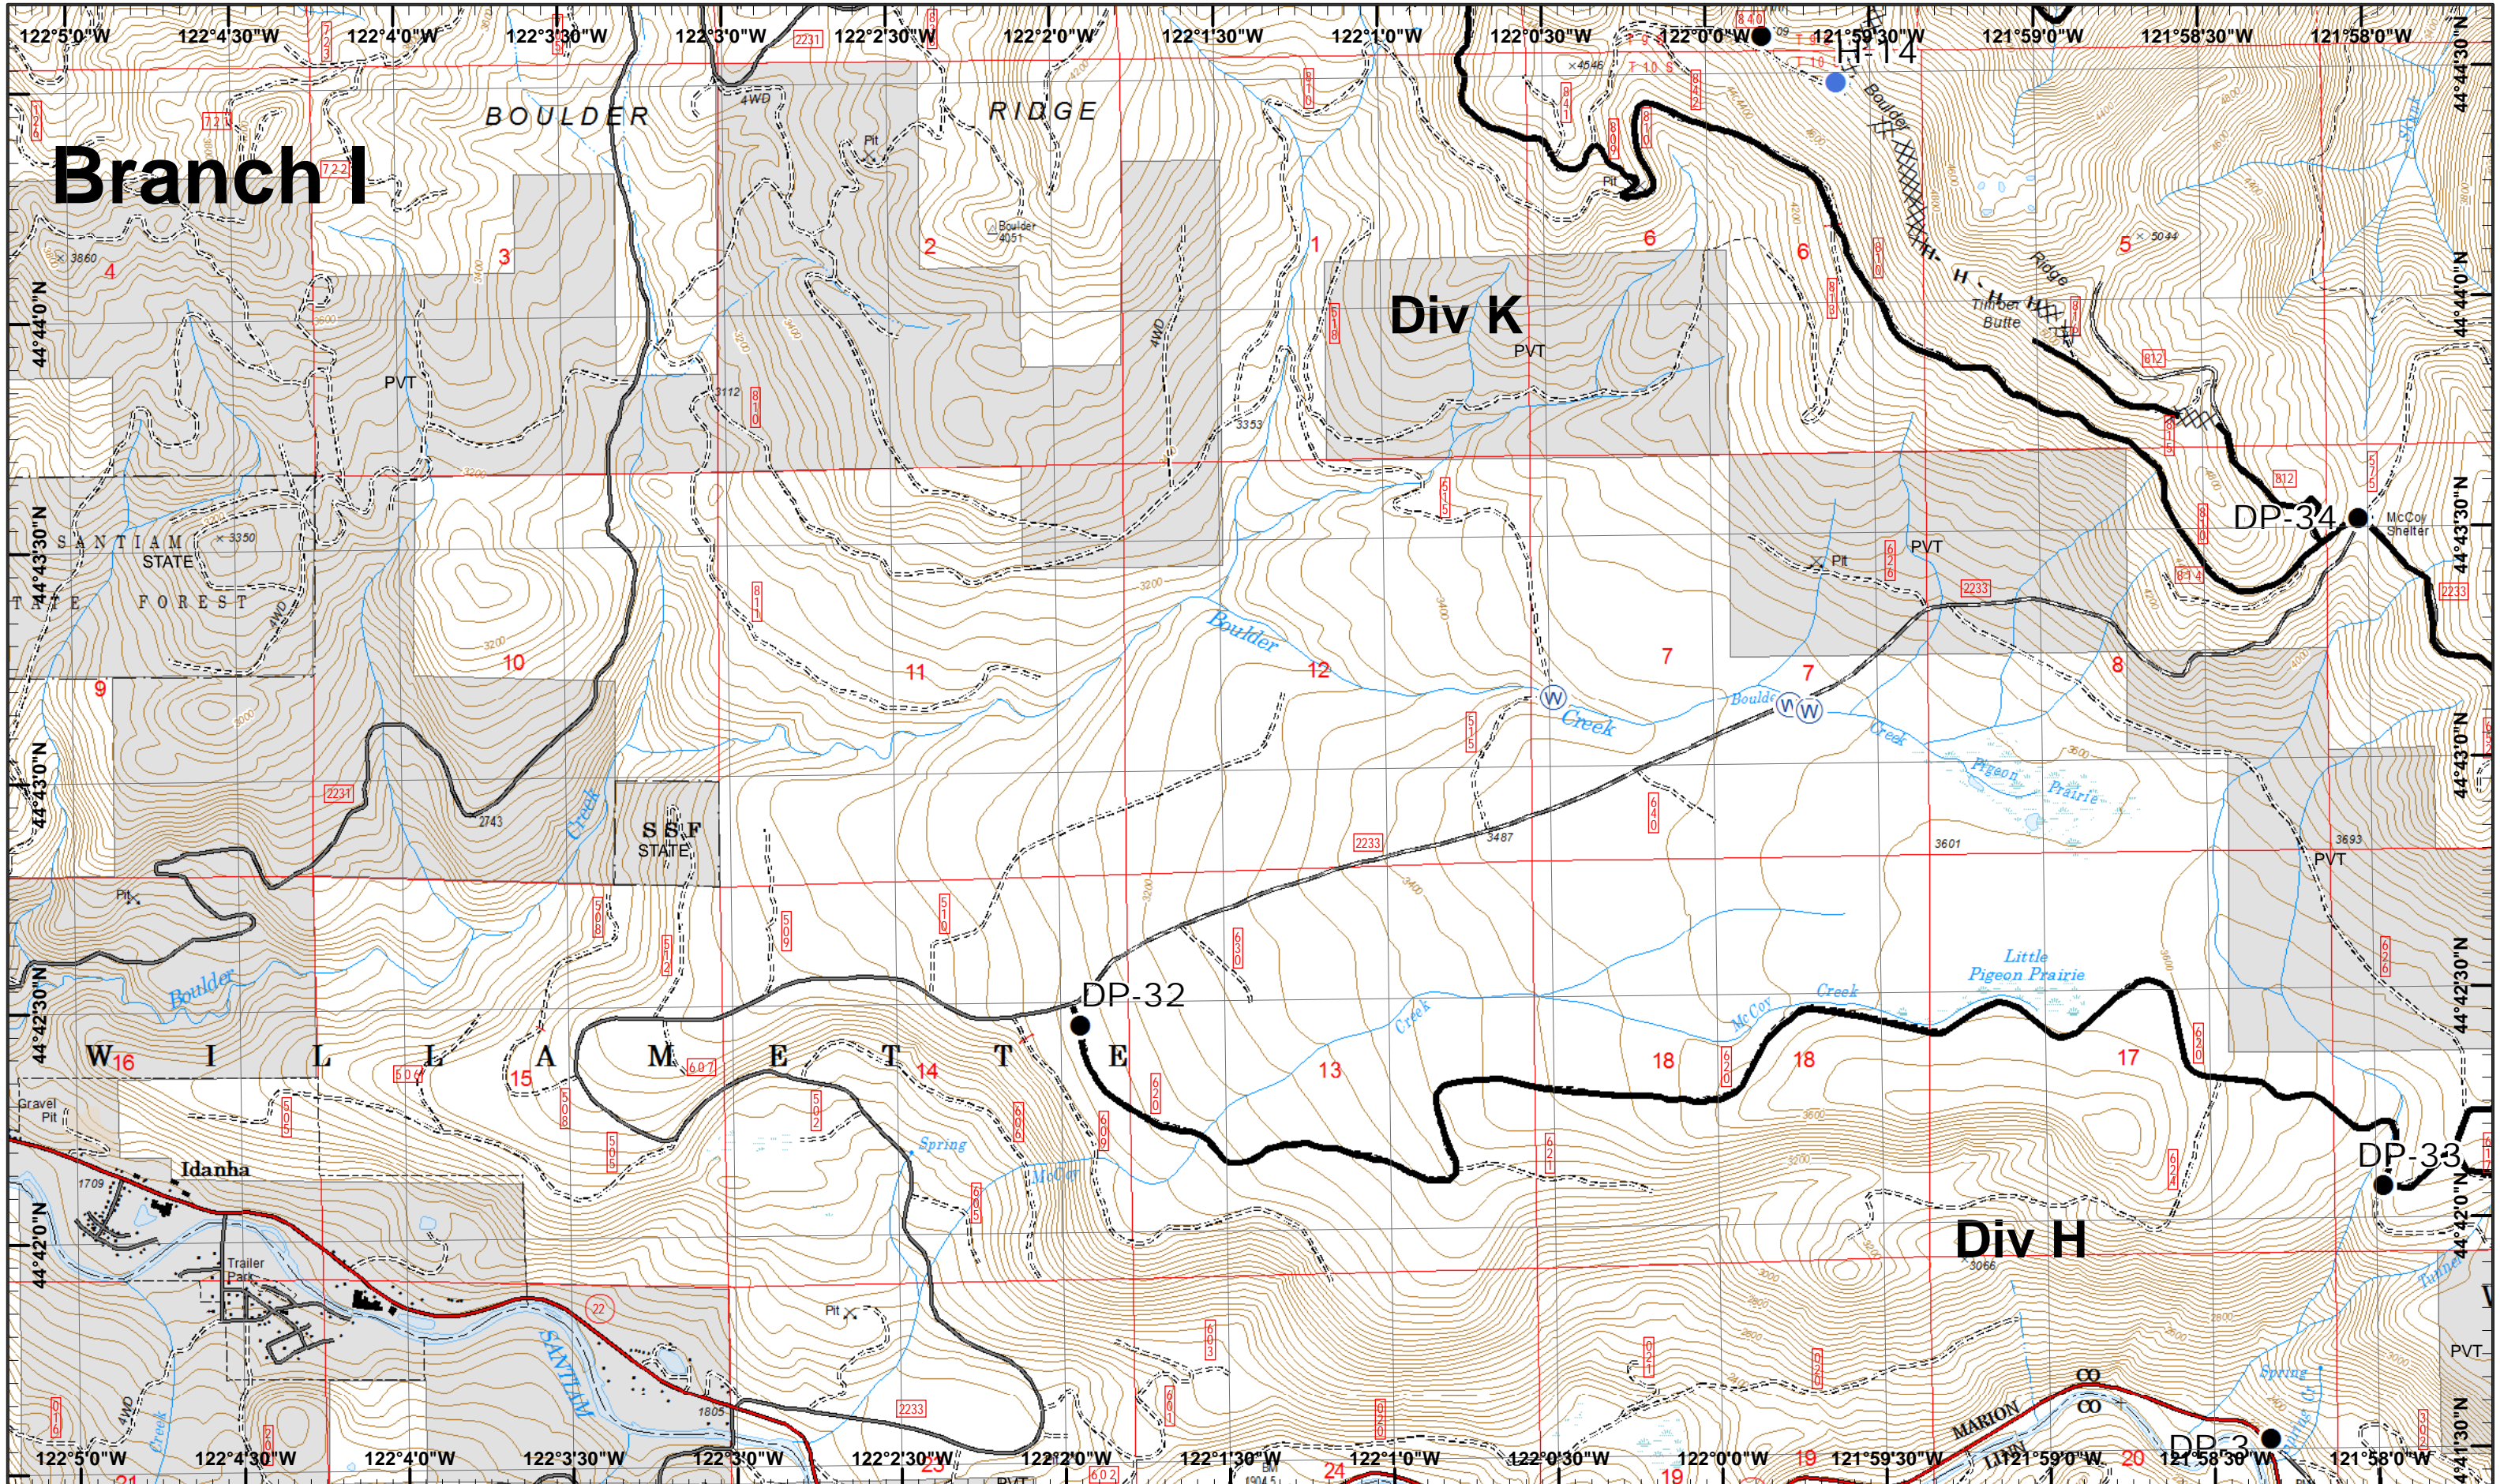

Branch I

Div K

Div H

1	2
3	4
5	6
7	8
9	10
11	12
13	14