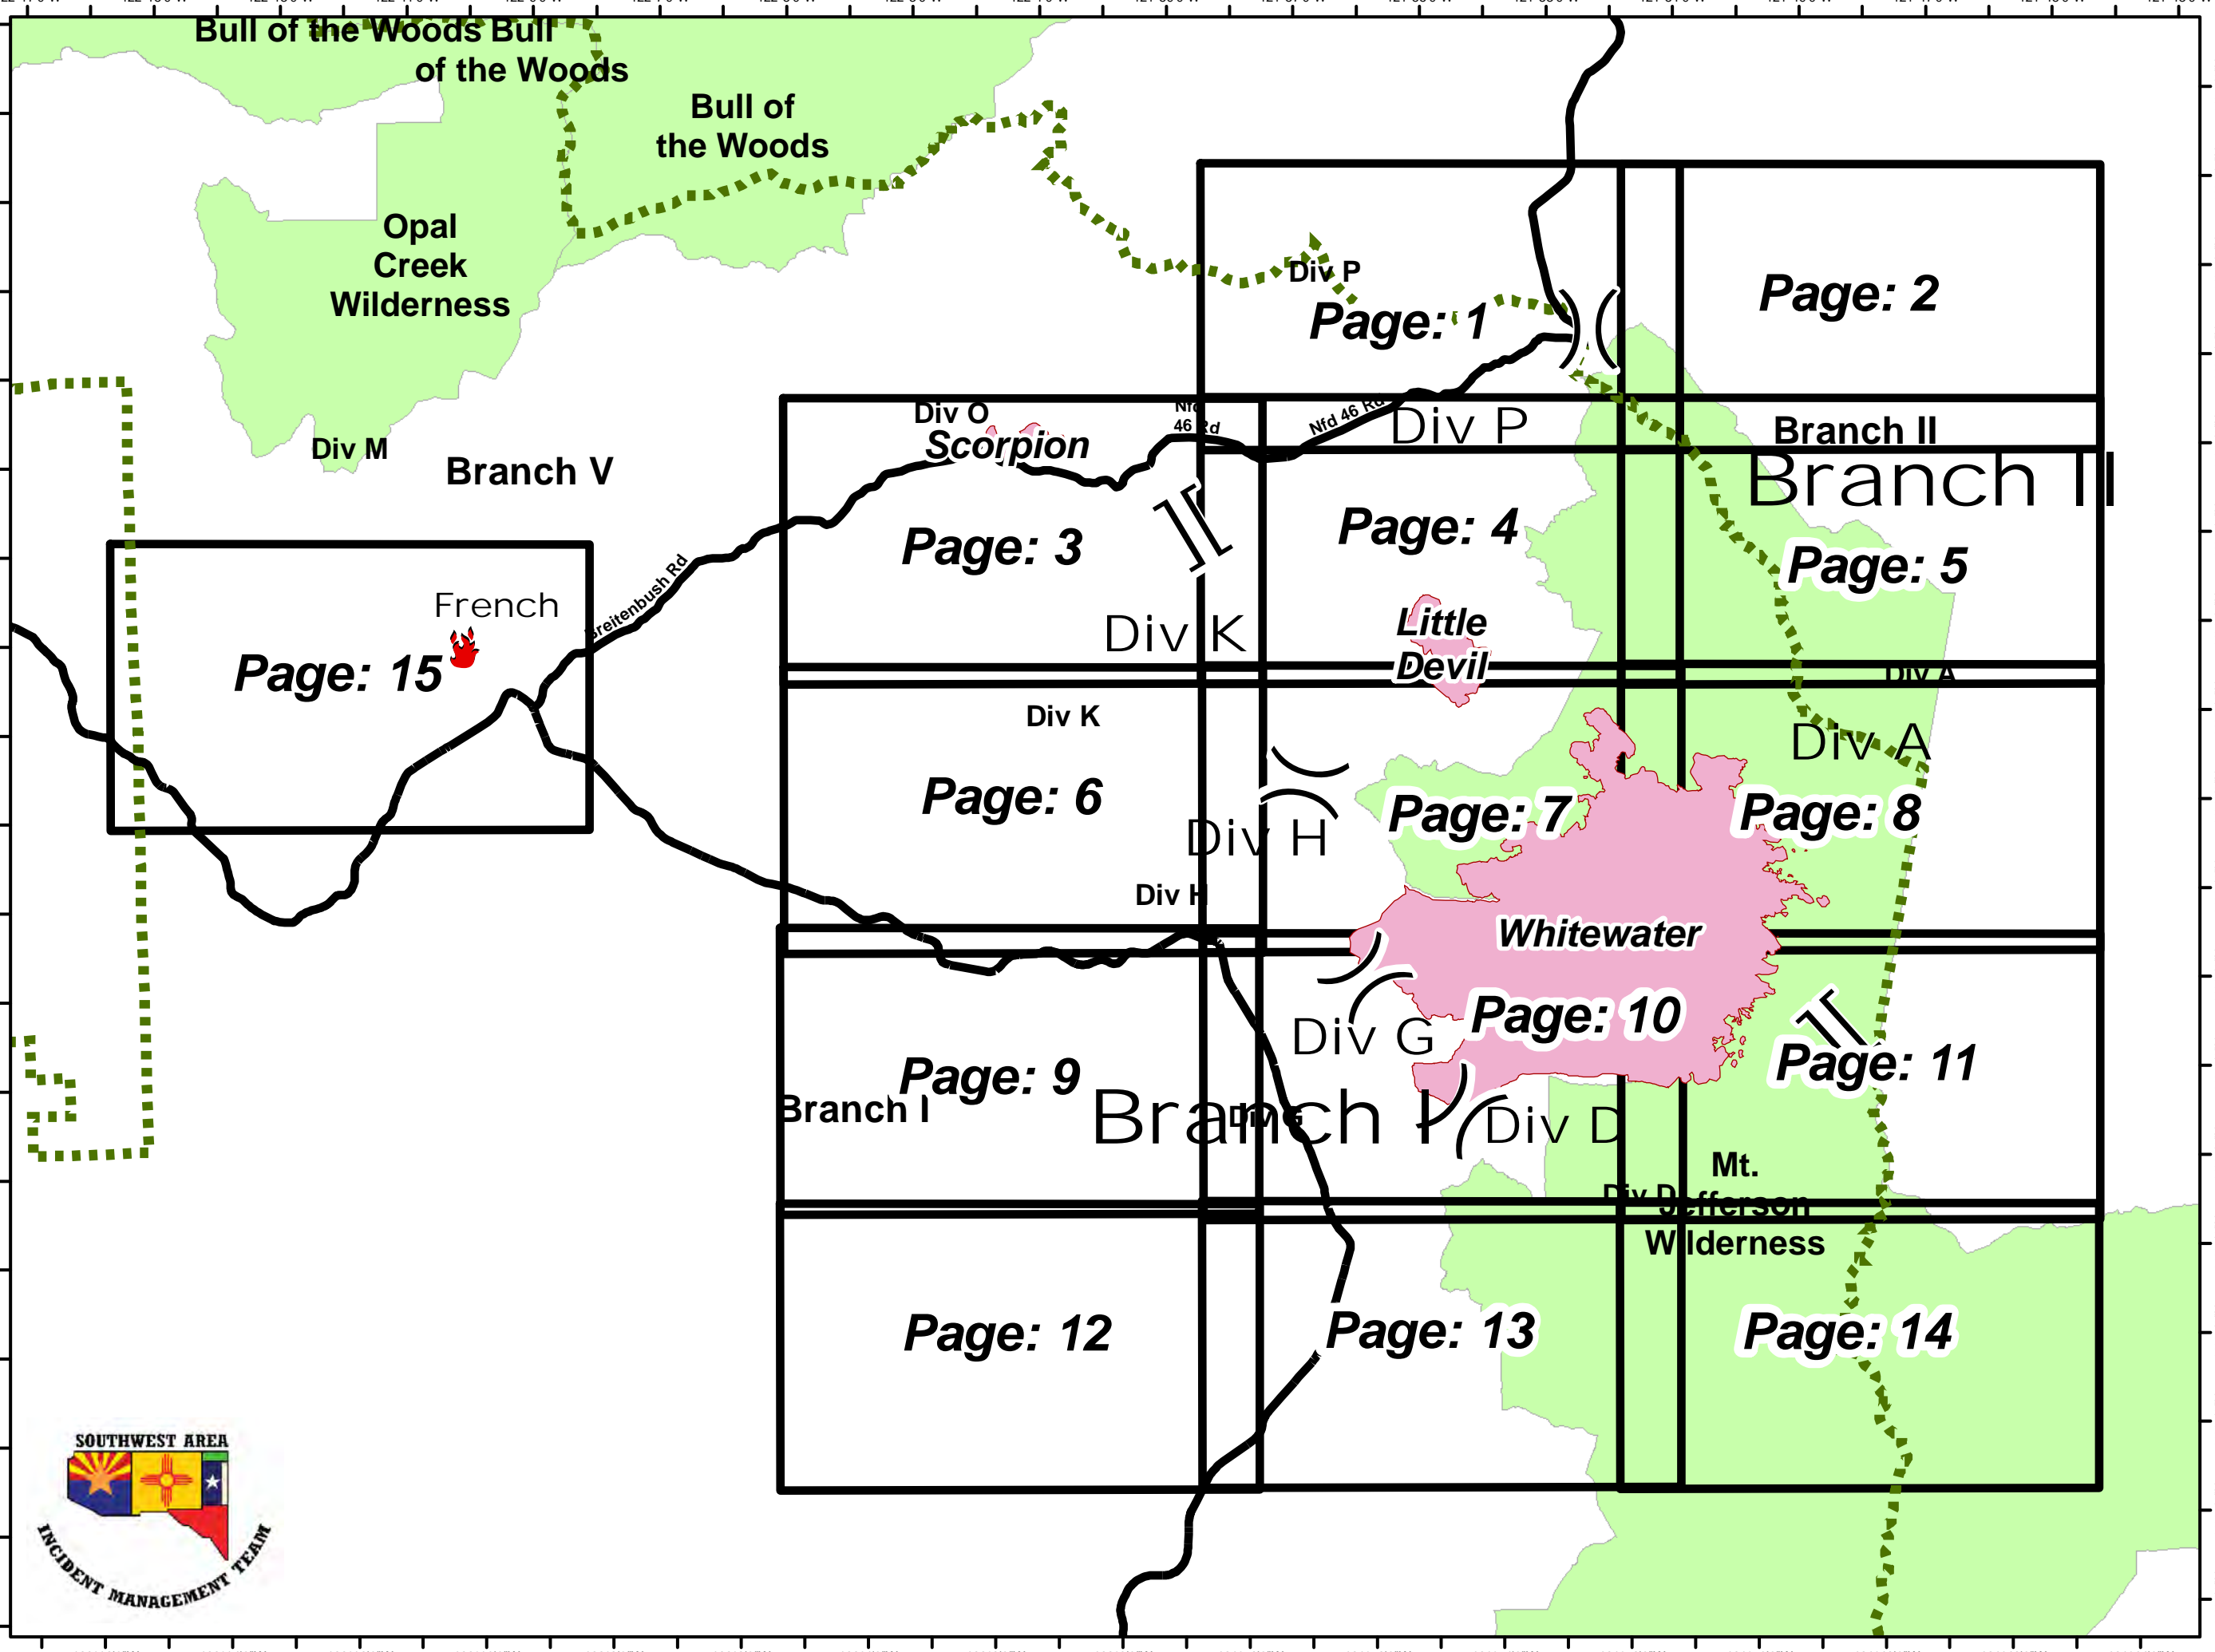

# Whitewater, French, Little Devil Fires IAP

August 31, 2017

- ⊙ Camp
- ✕ Closure
- ⊕ Dip Site
- Drop Point
- ⚓ Gate
- ⊙ Helispot
- ▲ IR Isolated Heat Source
- 📶 Internet Access
- 🏠 Lookout
- 📶 Mobile Weather Unit
- Ⓟ Pump
- Ⓡ Repeater
- ⚠ Safety Zone
- 🌊 Water Source
- 🎵 Value at Risk

🔴 Uncontrolled Fire Edge  
— Completed Line

⊗ Completed Dozer Line  
H - H - H - Completed Hand Line

R - R - R - Road as Completed Line  
⊗ Proposed Dozer Line

— Planned Fire Line  
⊕ Other

1:125,553  
0 1 2 Miles

**Whitewater Incident**  
 August 31, 2017

IR 8/29/2017 @ 2120  
 Whitewater Fire - 10,349 Acres  
 Little Devil Fire - 521 Acres  
 French Fire - 2 Acres  
 Scorpion Fire - 116 Acres

Map Created 8/30/2017 7:09:55 PM RDC

0 0.25 0.5 Miles

Drop Point Water Source