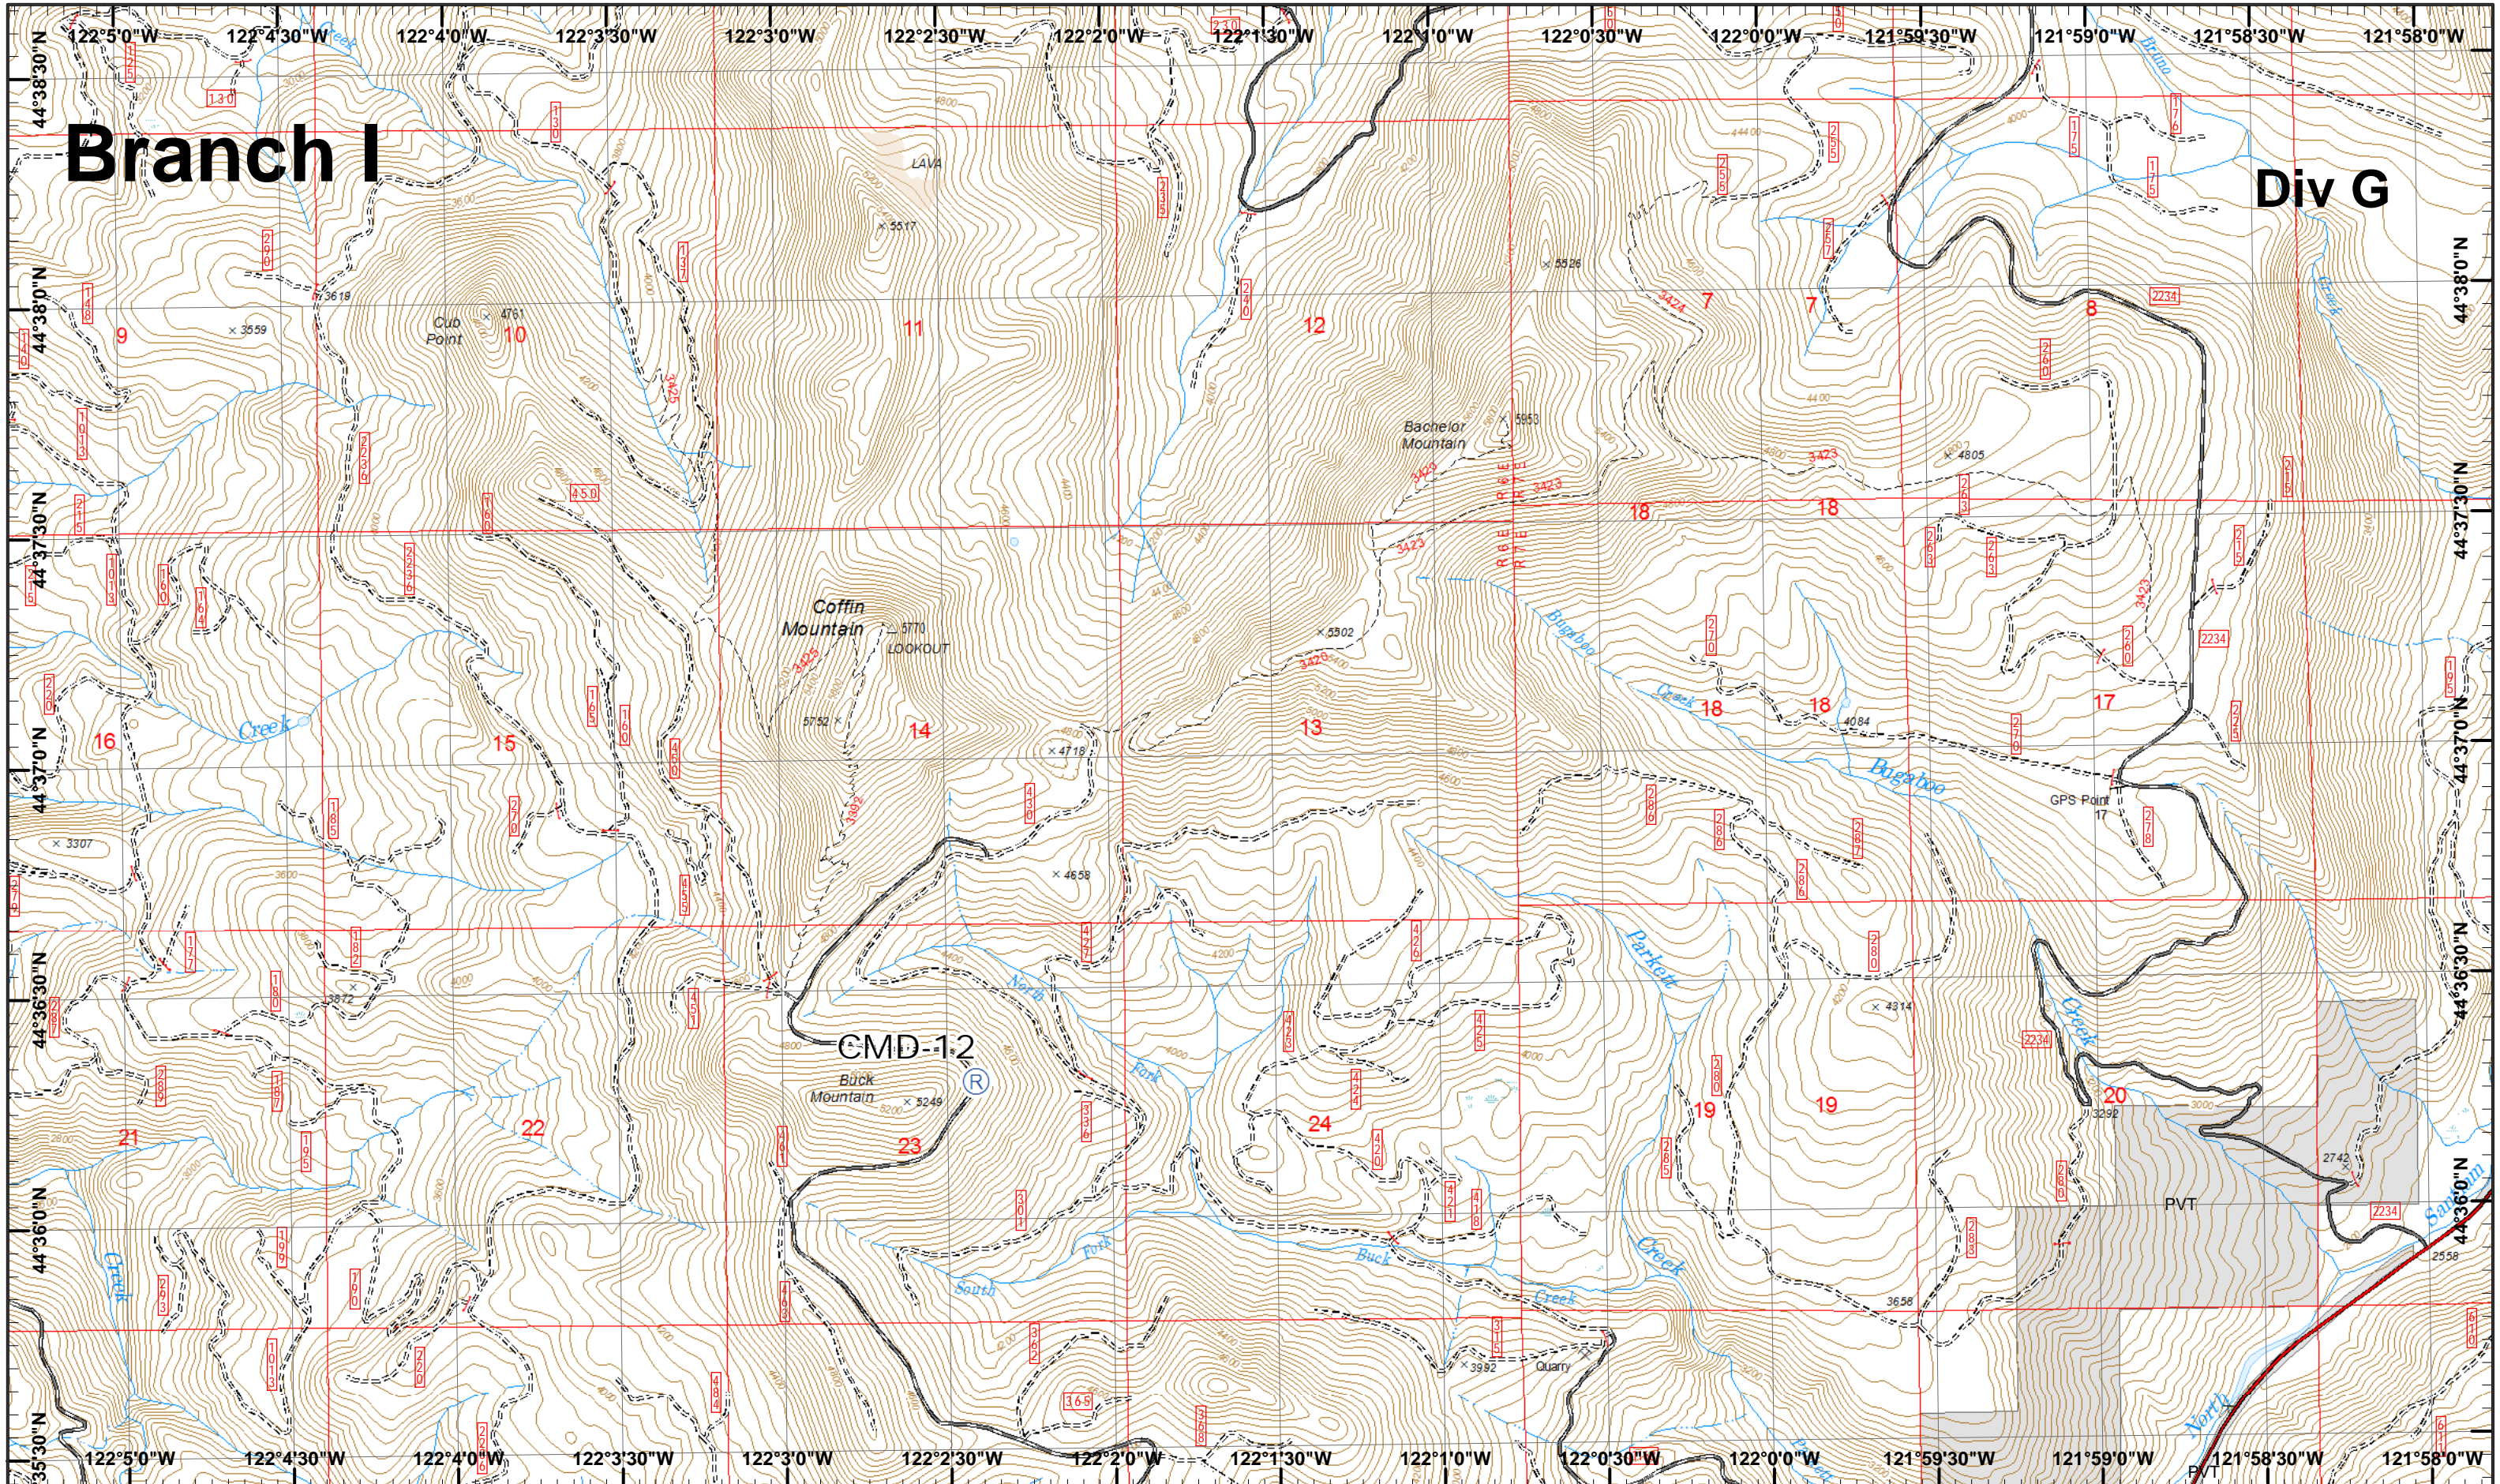

# Div G

**Whitewater Incident**  
August 31, 2017

IR 8/29/2017 @ 2120  
Whitewater Fire - 10,349 Acres  
Little Devil Fire - 521 Acres  
French Fire - 2 Acres  
Scorpion Fire - 116 Acres  
Map Created 8/30/2017 7:09:02 PM RDC