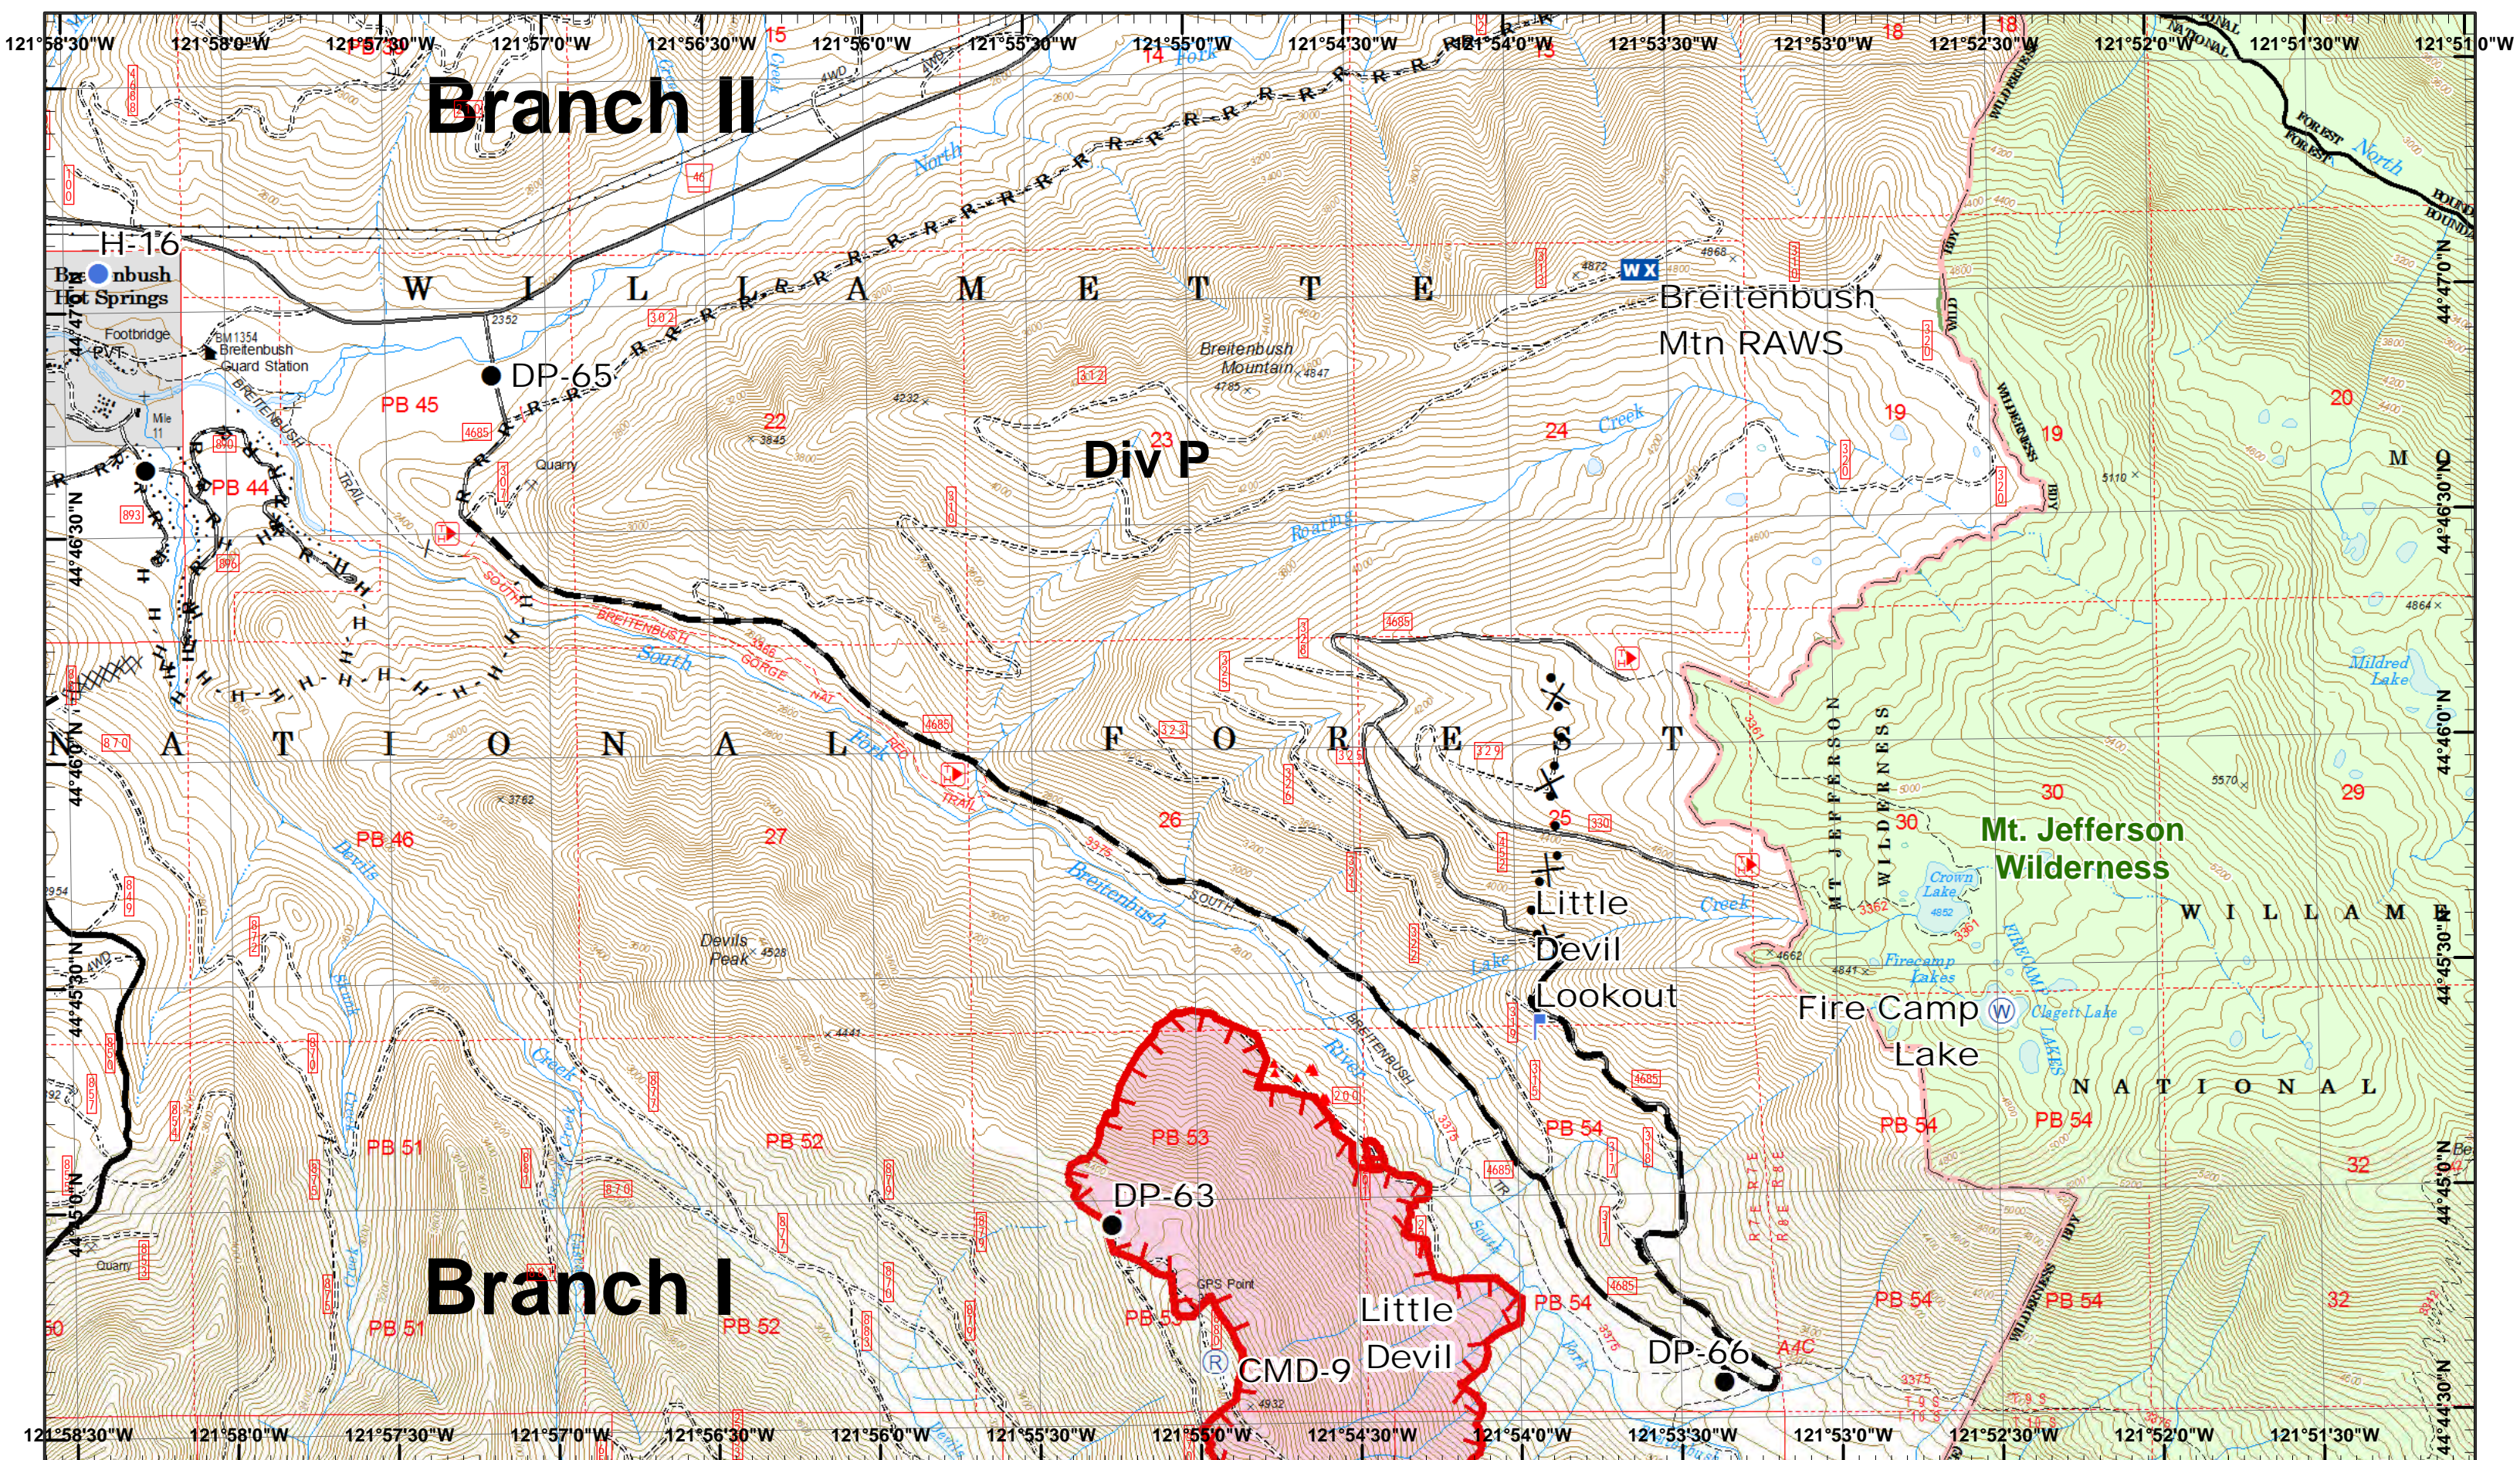

Branch II

Branch I

Whitewater Incident
August 31, 2017

IR 8/29/2017 @ 2120
Whitewater Fire - 10,349 Acres
Little Devil Fire - 521 Acres
French Fire - 2 Acres
Scorpion Fire - 116 Acres
Map Created 8/30/2017 7:10:14 PM RDC

- North
- Drop Point
- Helispot
- Lookout
- Repeater
- Mobile Weather
- Water Source
- Uncontrolled Fire
- Completed
- Proposed Dozer
- Completed Dozer
- Road as Line
- Planned Fire Line