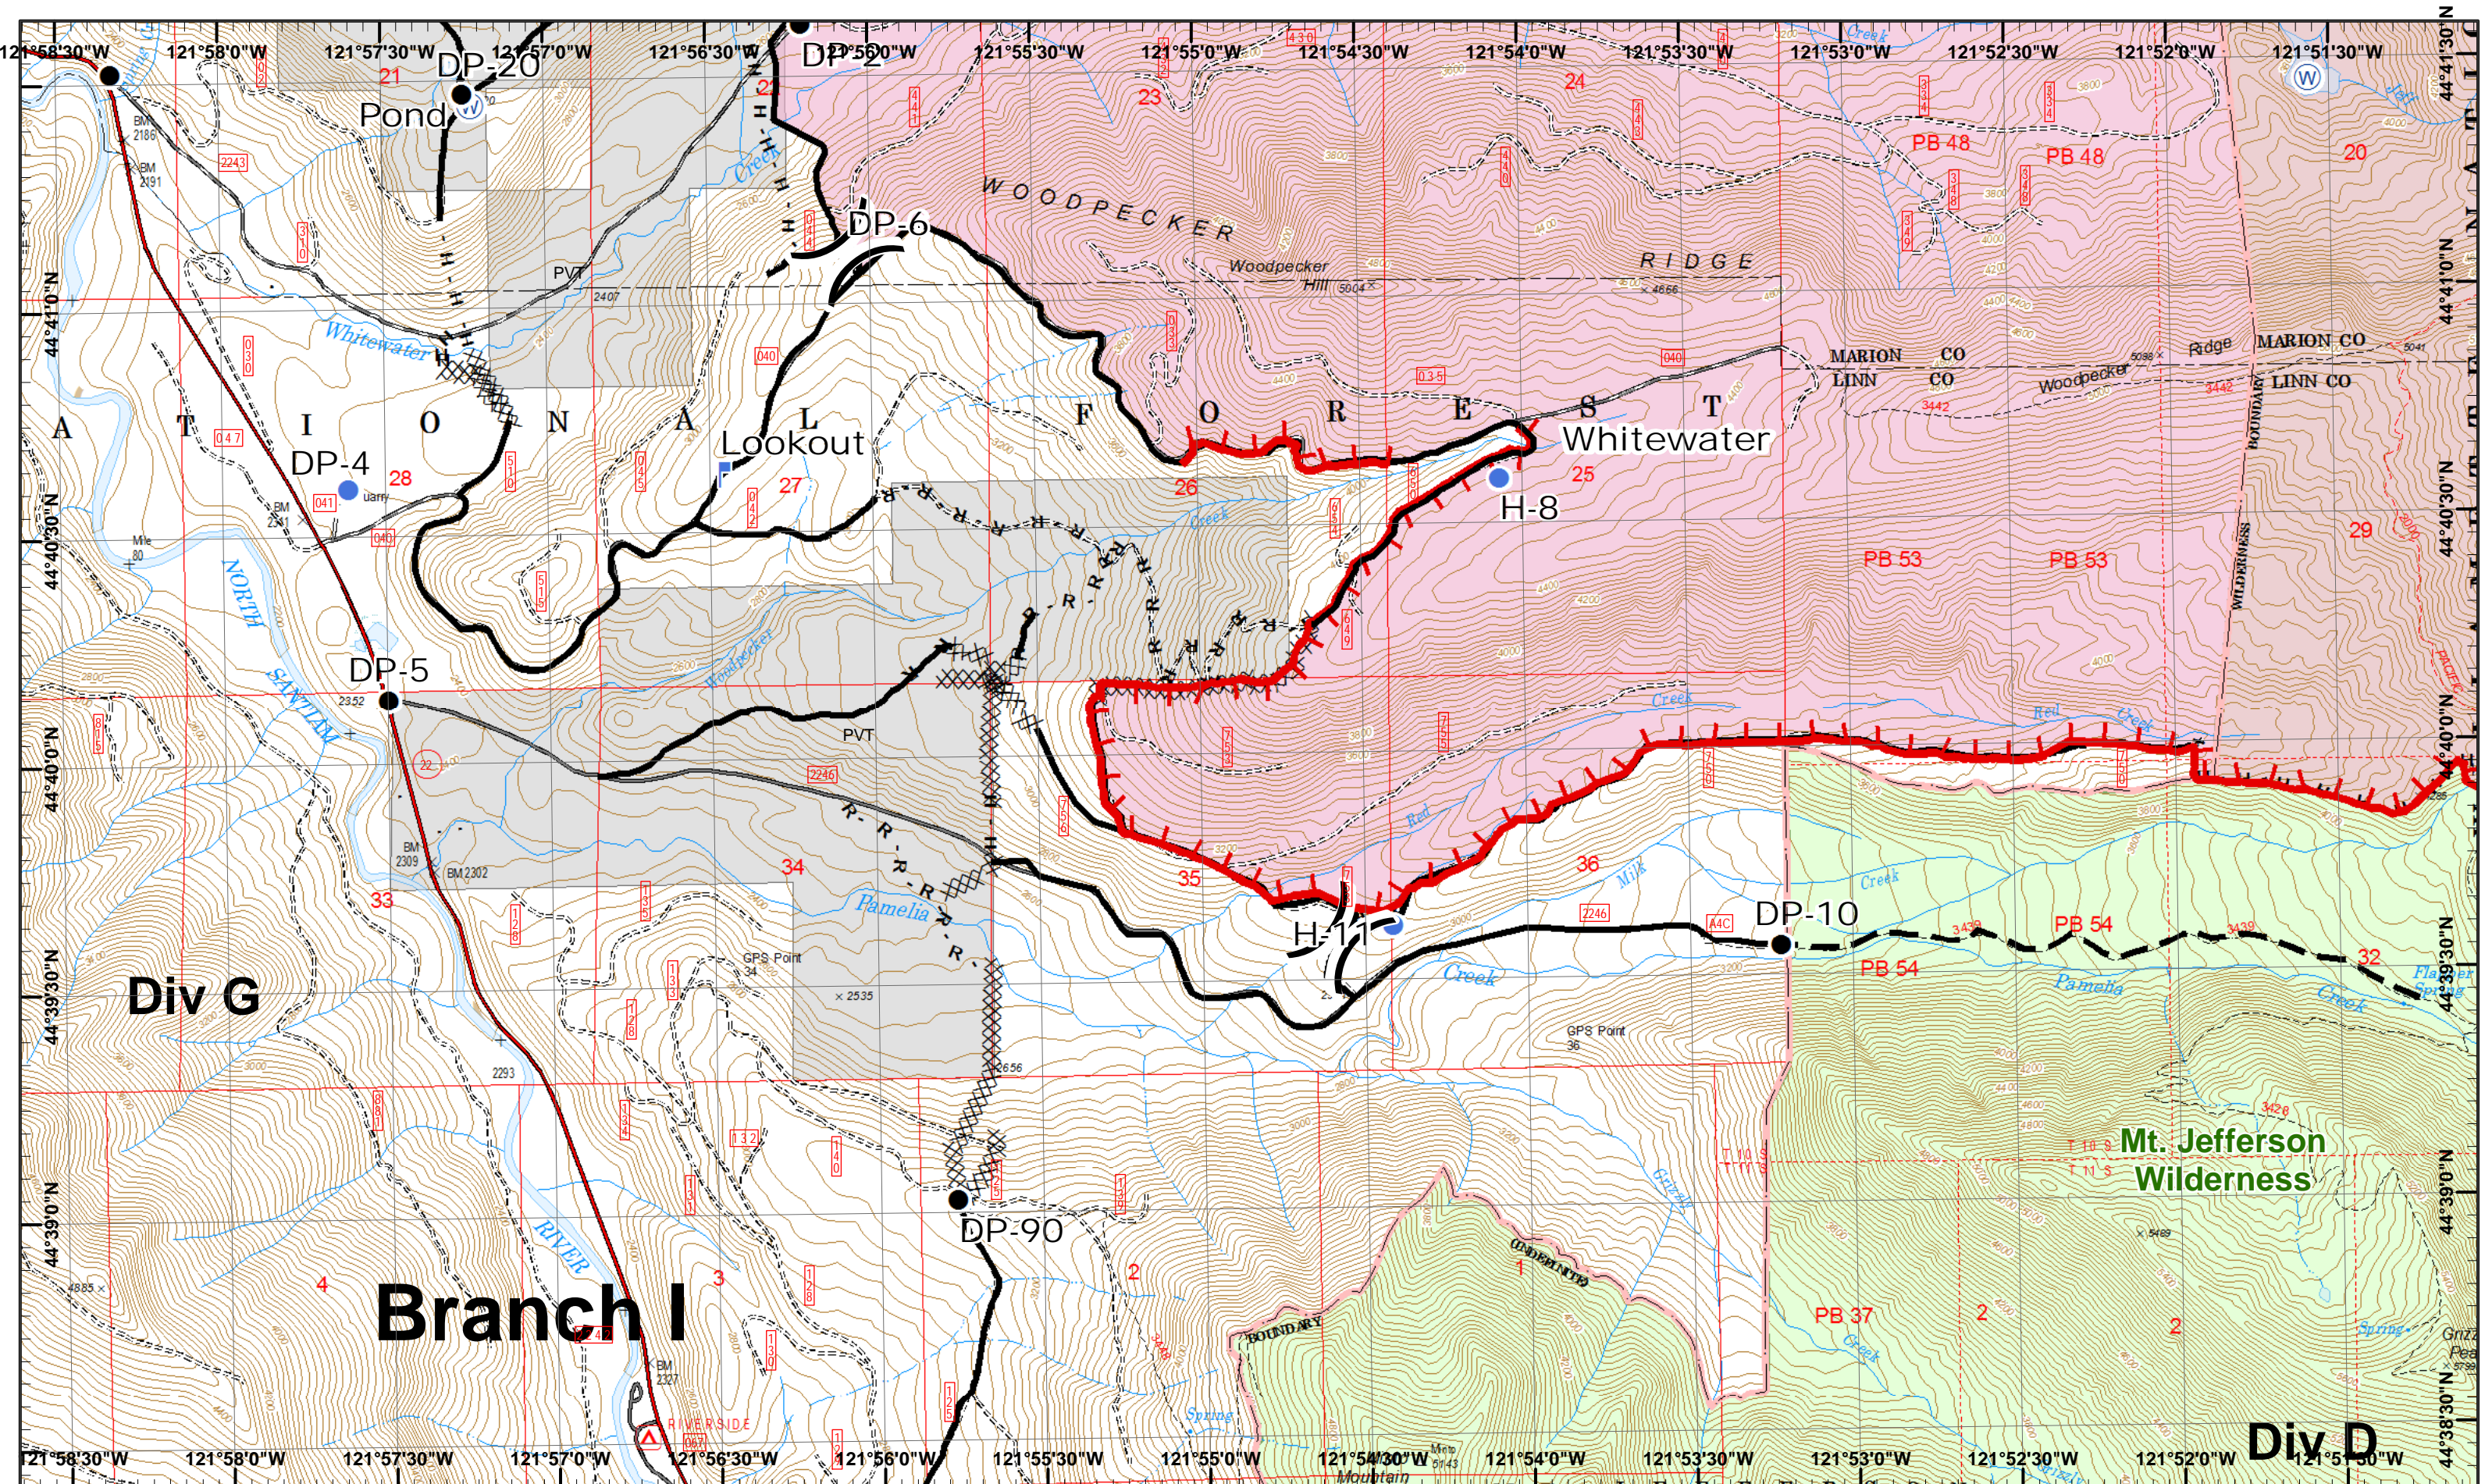

# Branch I

McCoy  
Base Camp

DP-3

CMD-10

Div G

**Whitewater Incident**  
August 31, 2017

IR 8/29/2017 @ 2120  
Whitewater Fire - 10,349 Acres  
Little Devil Fire - 521 Acres  
French Fire - 2 Acres  
Scorpion Fire - 116 Acres

© Camp ● Drop Point Ⓡ Repeater

1	2
3	4
5	6
7	8
9	10
11	12
13	14

Page 9  
) Division  
) Branch

**Whitewater Incident**  
 August 31, 2017

IR 8/29/2017 @ 2120  
 Whitewater Fire - 10,349 Acres  
 Little Devil Fire - 521 Acres  
 French Fire - 2 Acres  
 Scorpion Fire - 116 Acres

Map Created 8/30/2017 7:08:36 PM RDC

- Drop Point
- ⬆ Lookout
- ⊕ Water Source
- Completed
- H - Completed Hand
- ▬ Planned Fire Line
- Helispot
- ⊗ Completed Dozer
- R - Road as Line
- ▬ Uncontrolled Fire