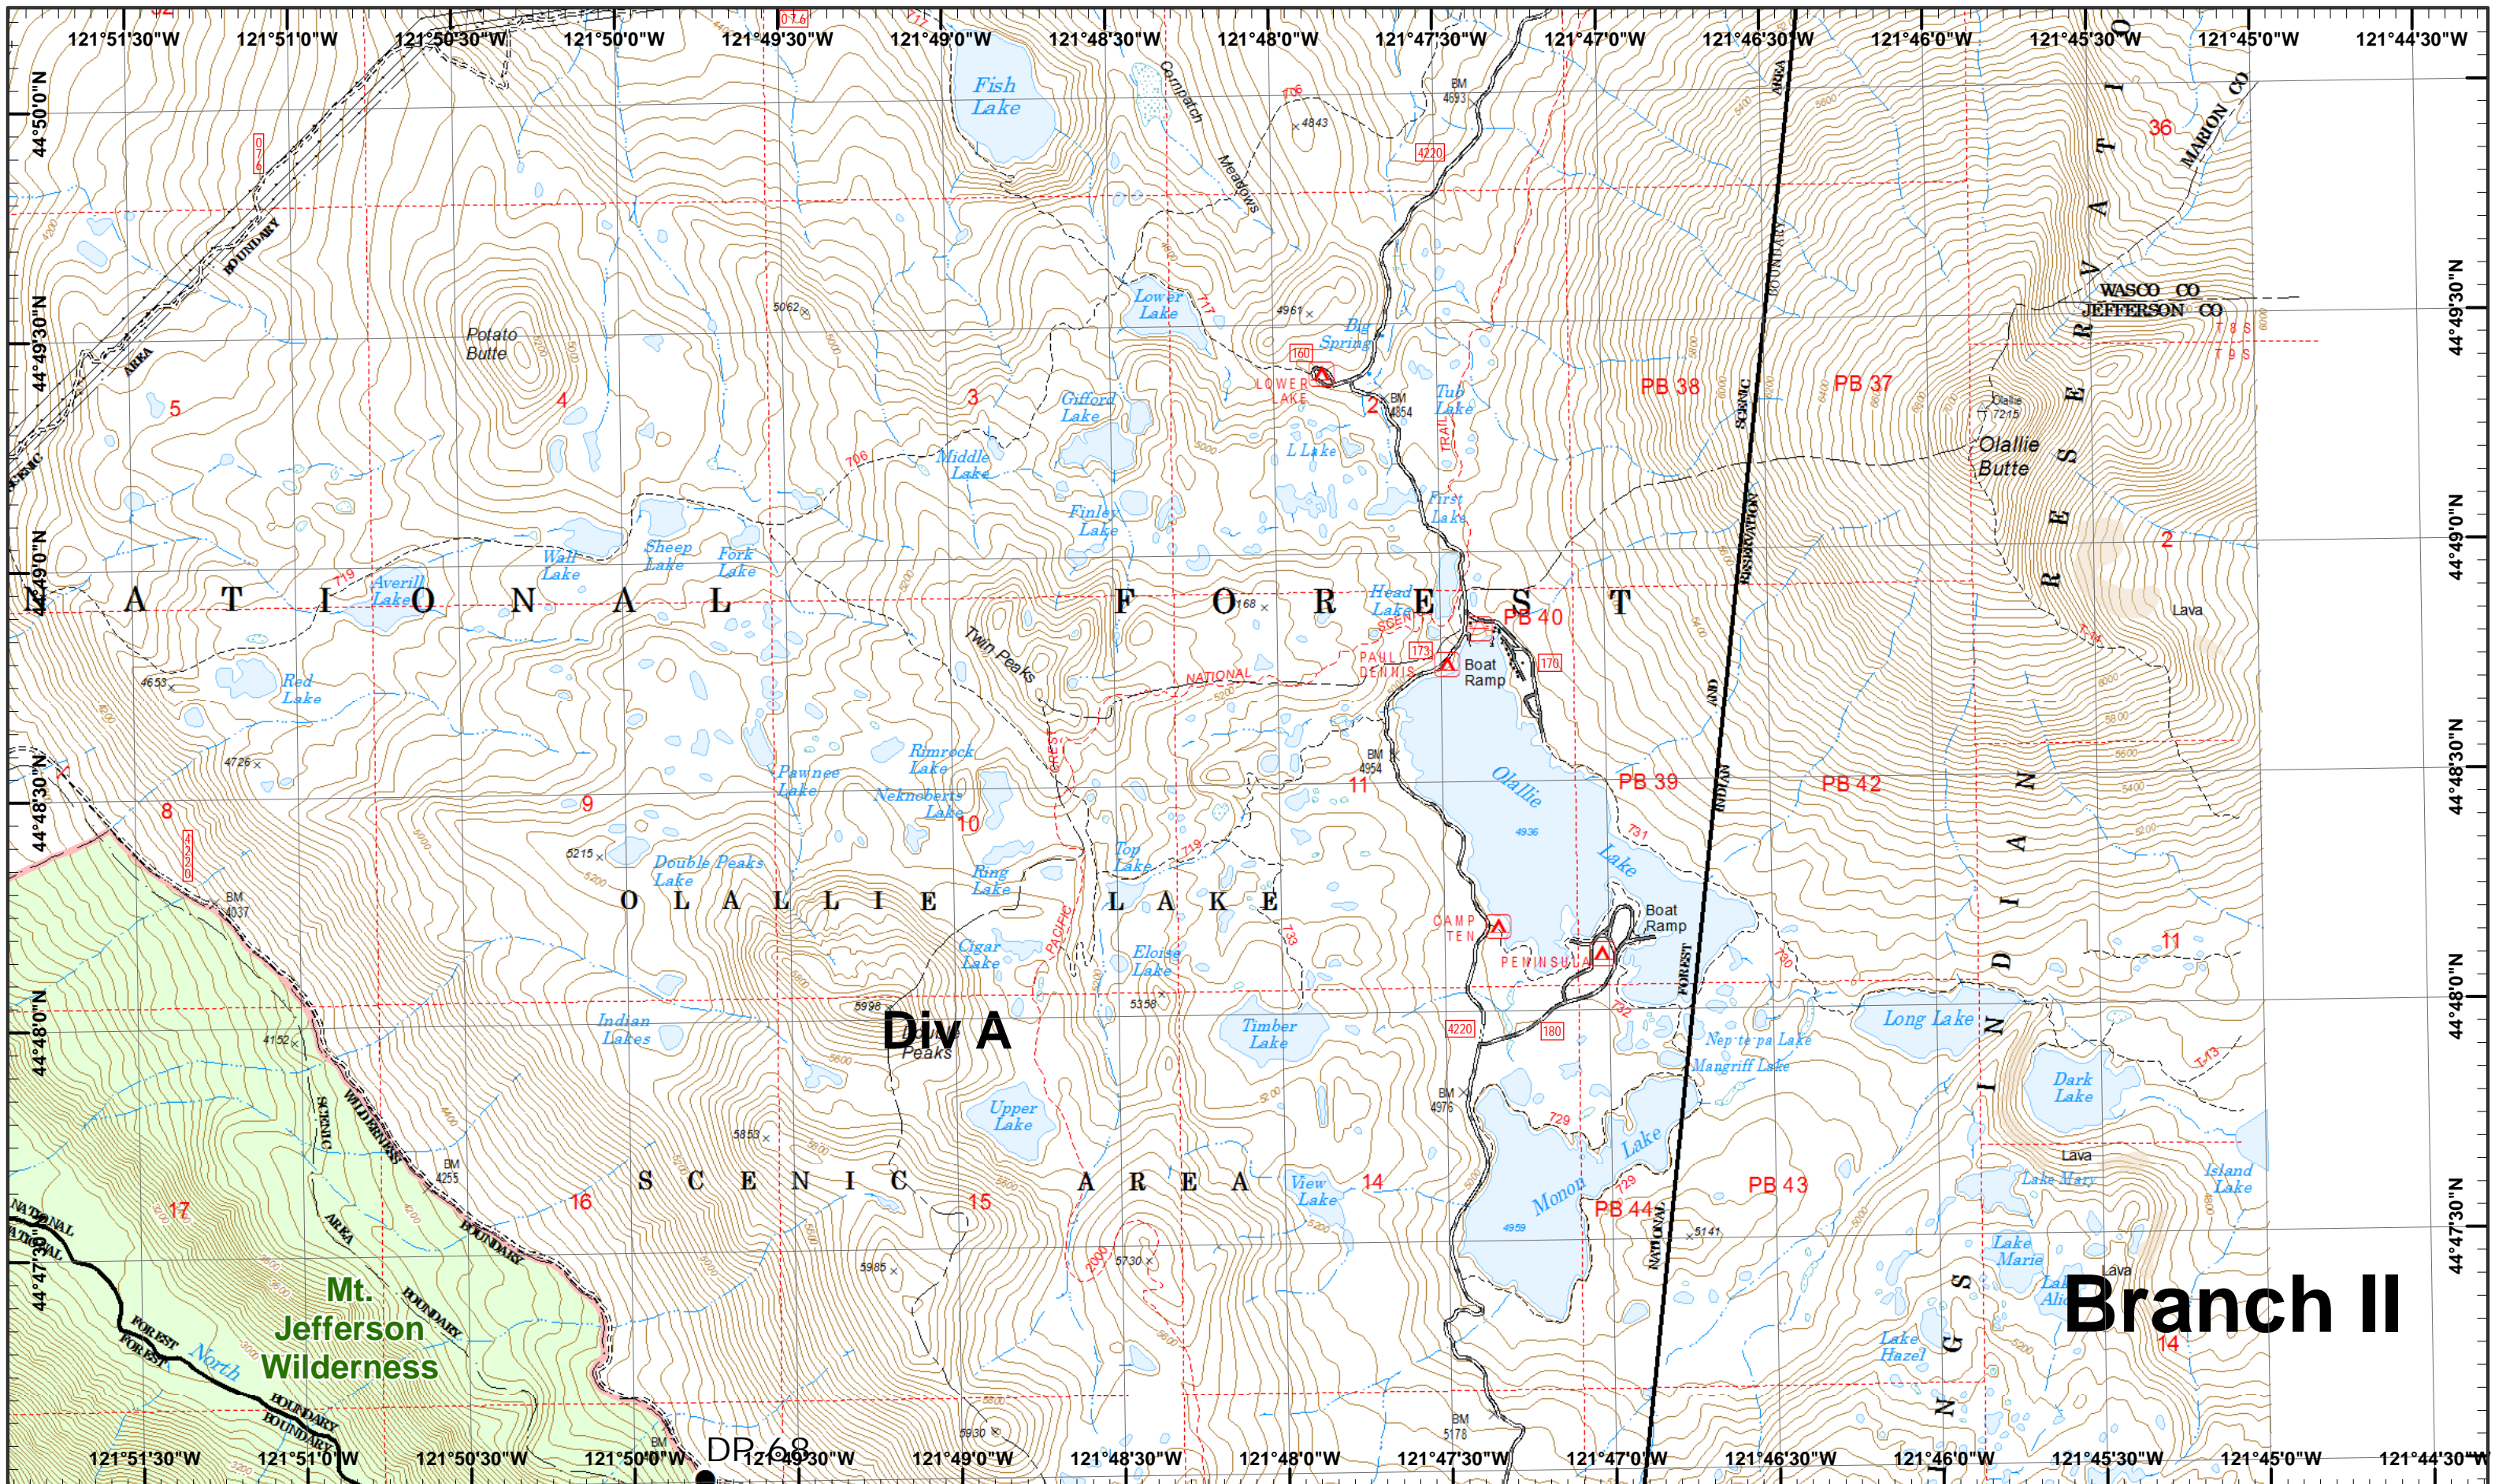

0 0.25 0.5 Miles  
 Map Created 8/30/2017 7:08:22 PM RDC

Drop Point Mobile Weather R - Road as Line Proposed Dozer  
 Helispot Completed Hand

1	2
3	4
5	6
7	8
9	10
11	12
13	14

Page 1  
 )( Division  
 ][ Branch

0 0.25 0.5 Miles

Drop Point Water Source