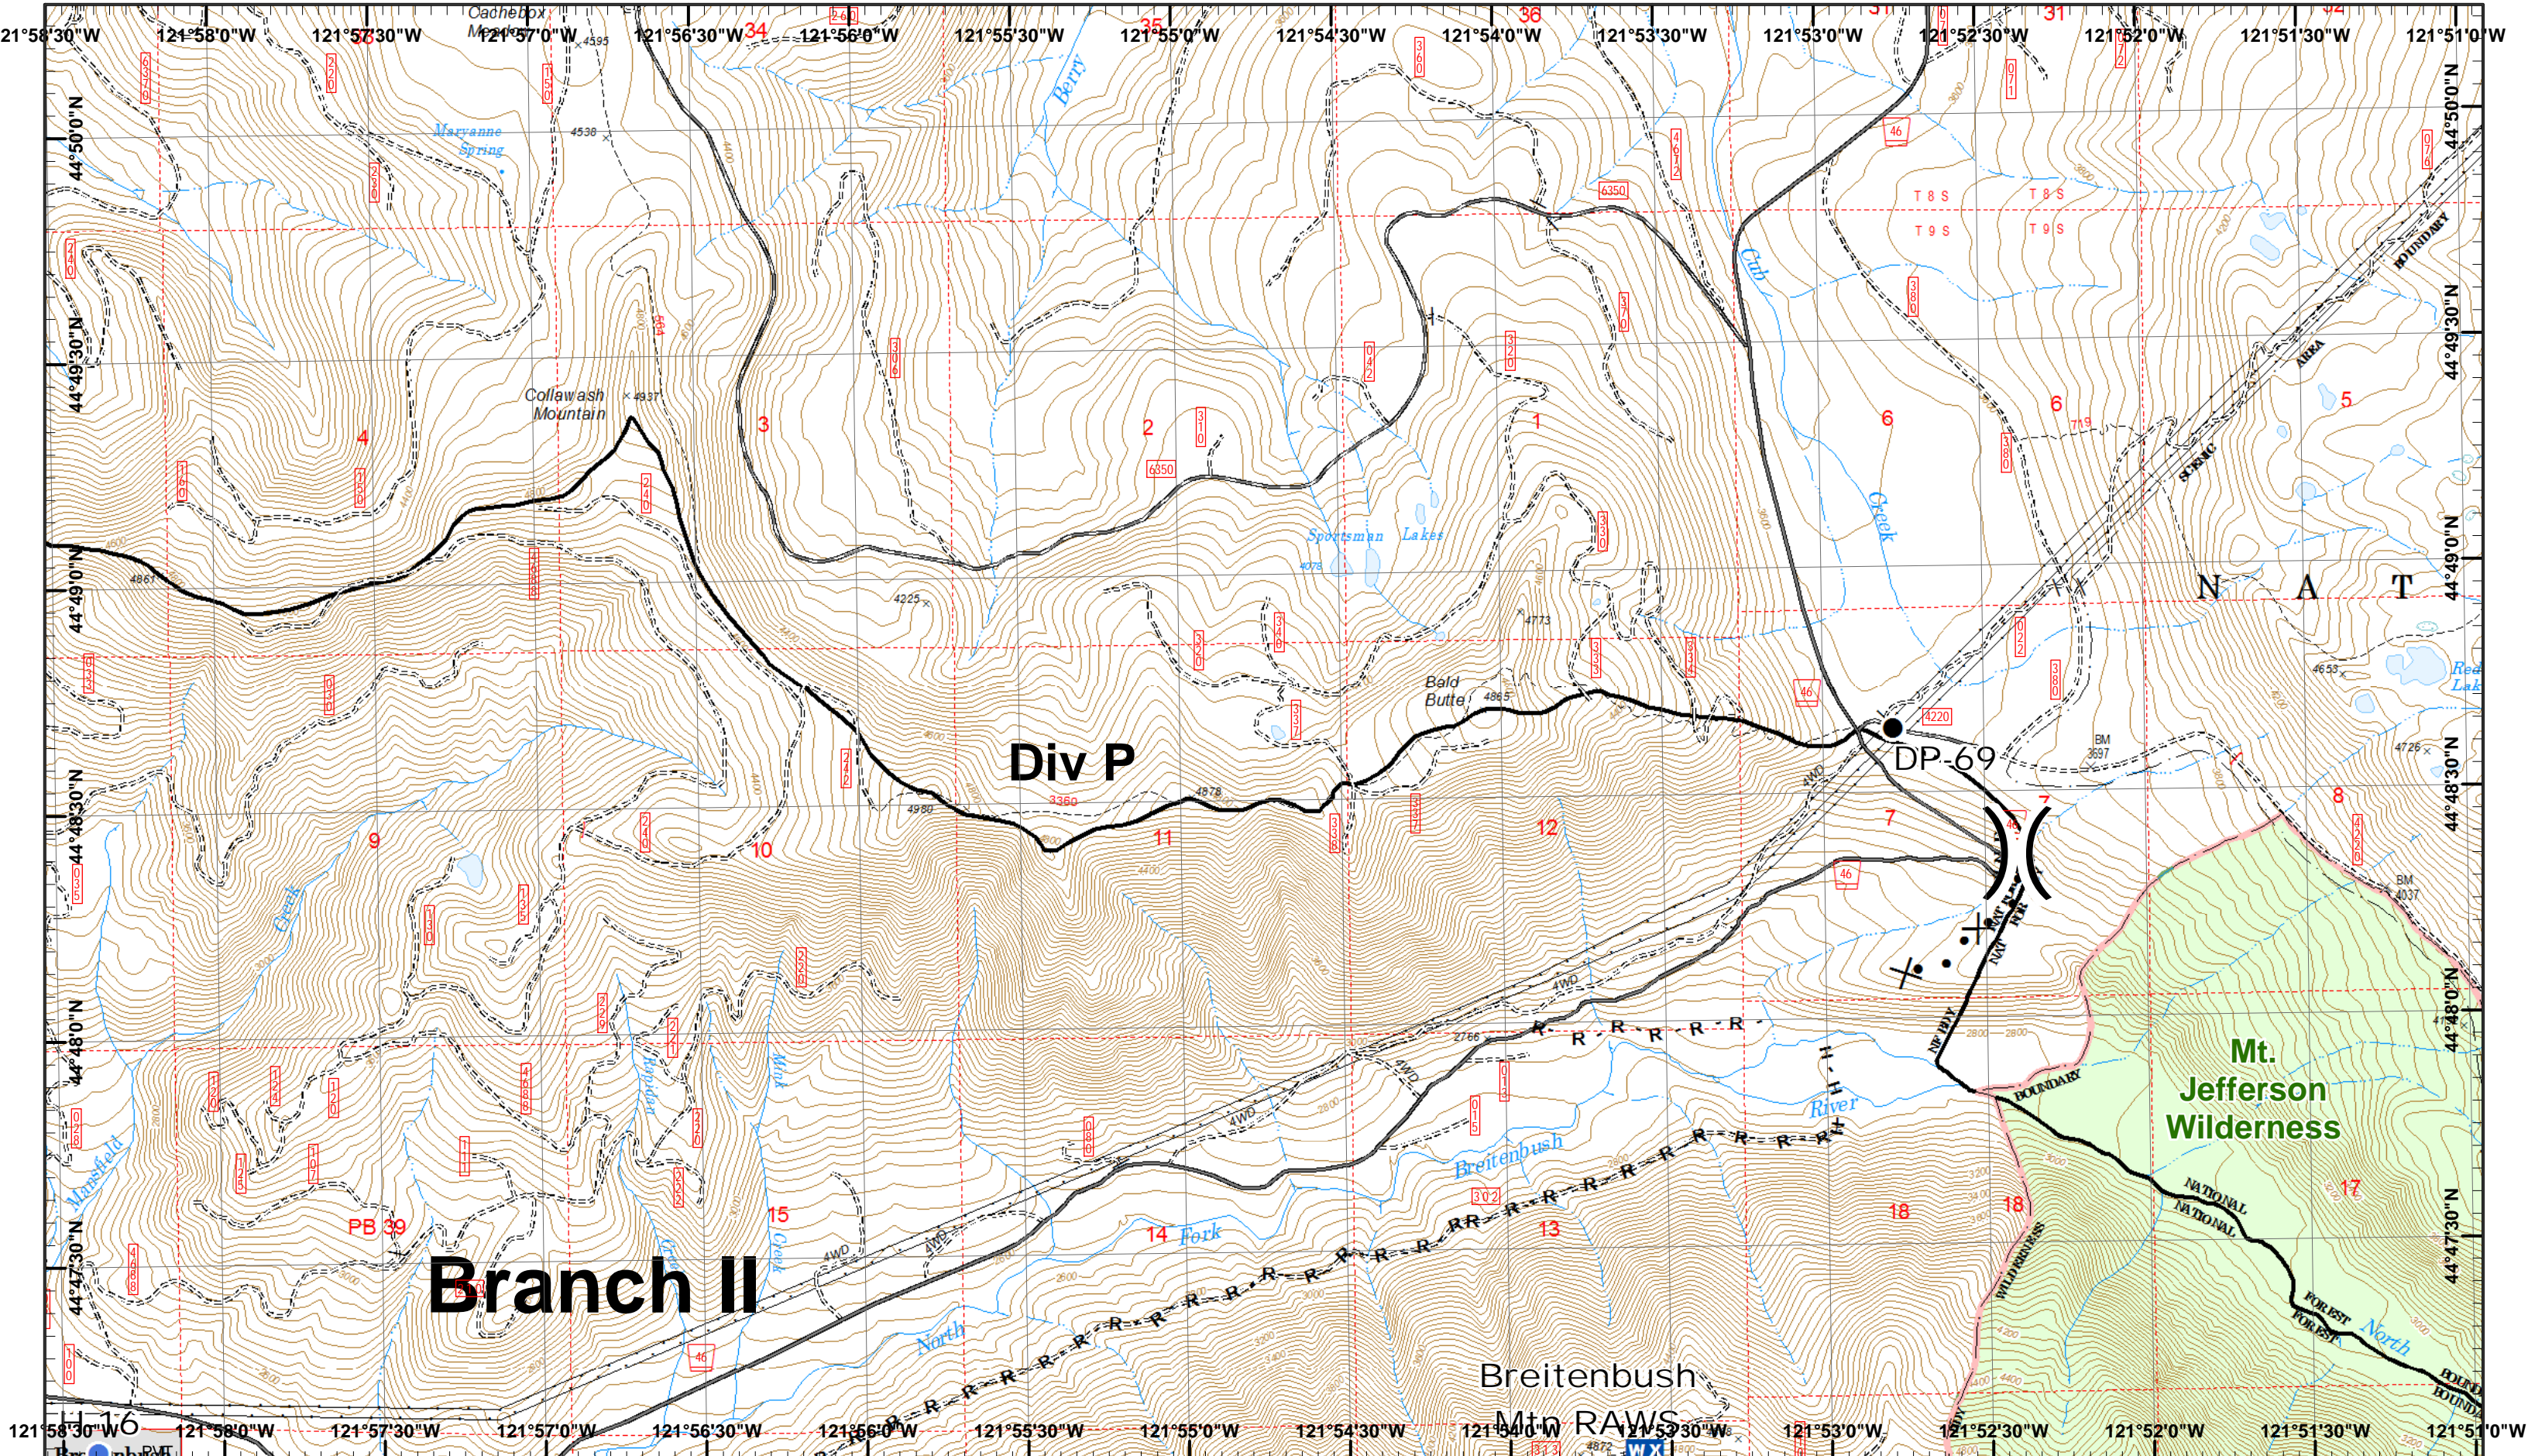

🔴 Uncontrolled Fire Edge  
— Completed Line

⊗ Completed Dozer Line  
H - H - H - Completed Hand Line

R - R - R - Road as Completed Line  
⊗ Proposed Dozer Line

— Planned Fire Line  
⊕ Other

1:125,553  
0 1 2 Miles

0 0.25 0.5 Miles

Drop Point Water Source