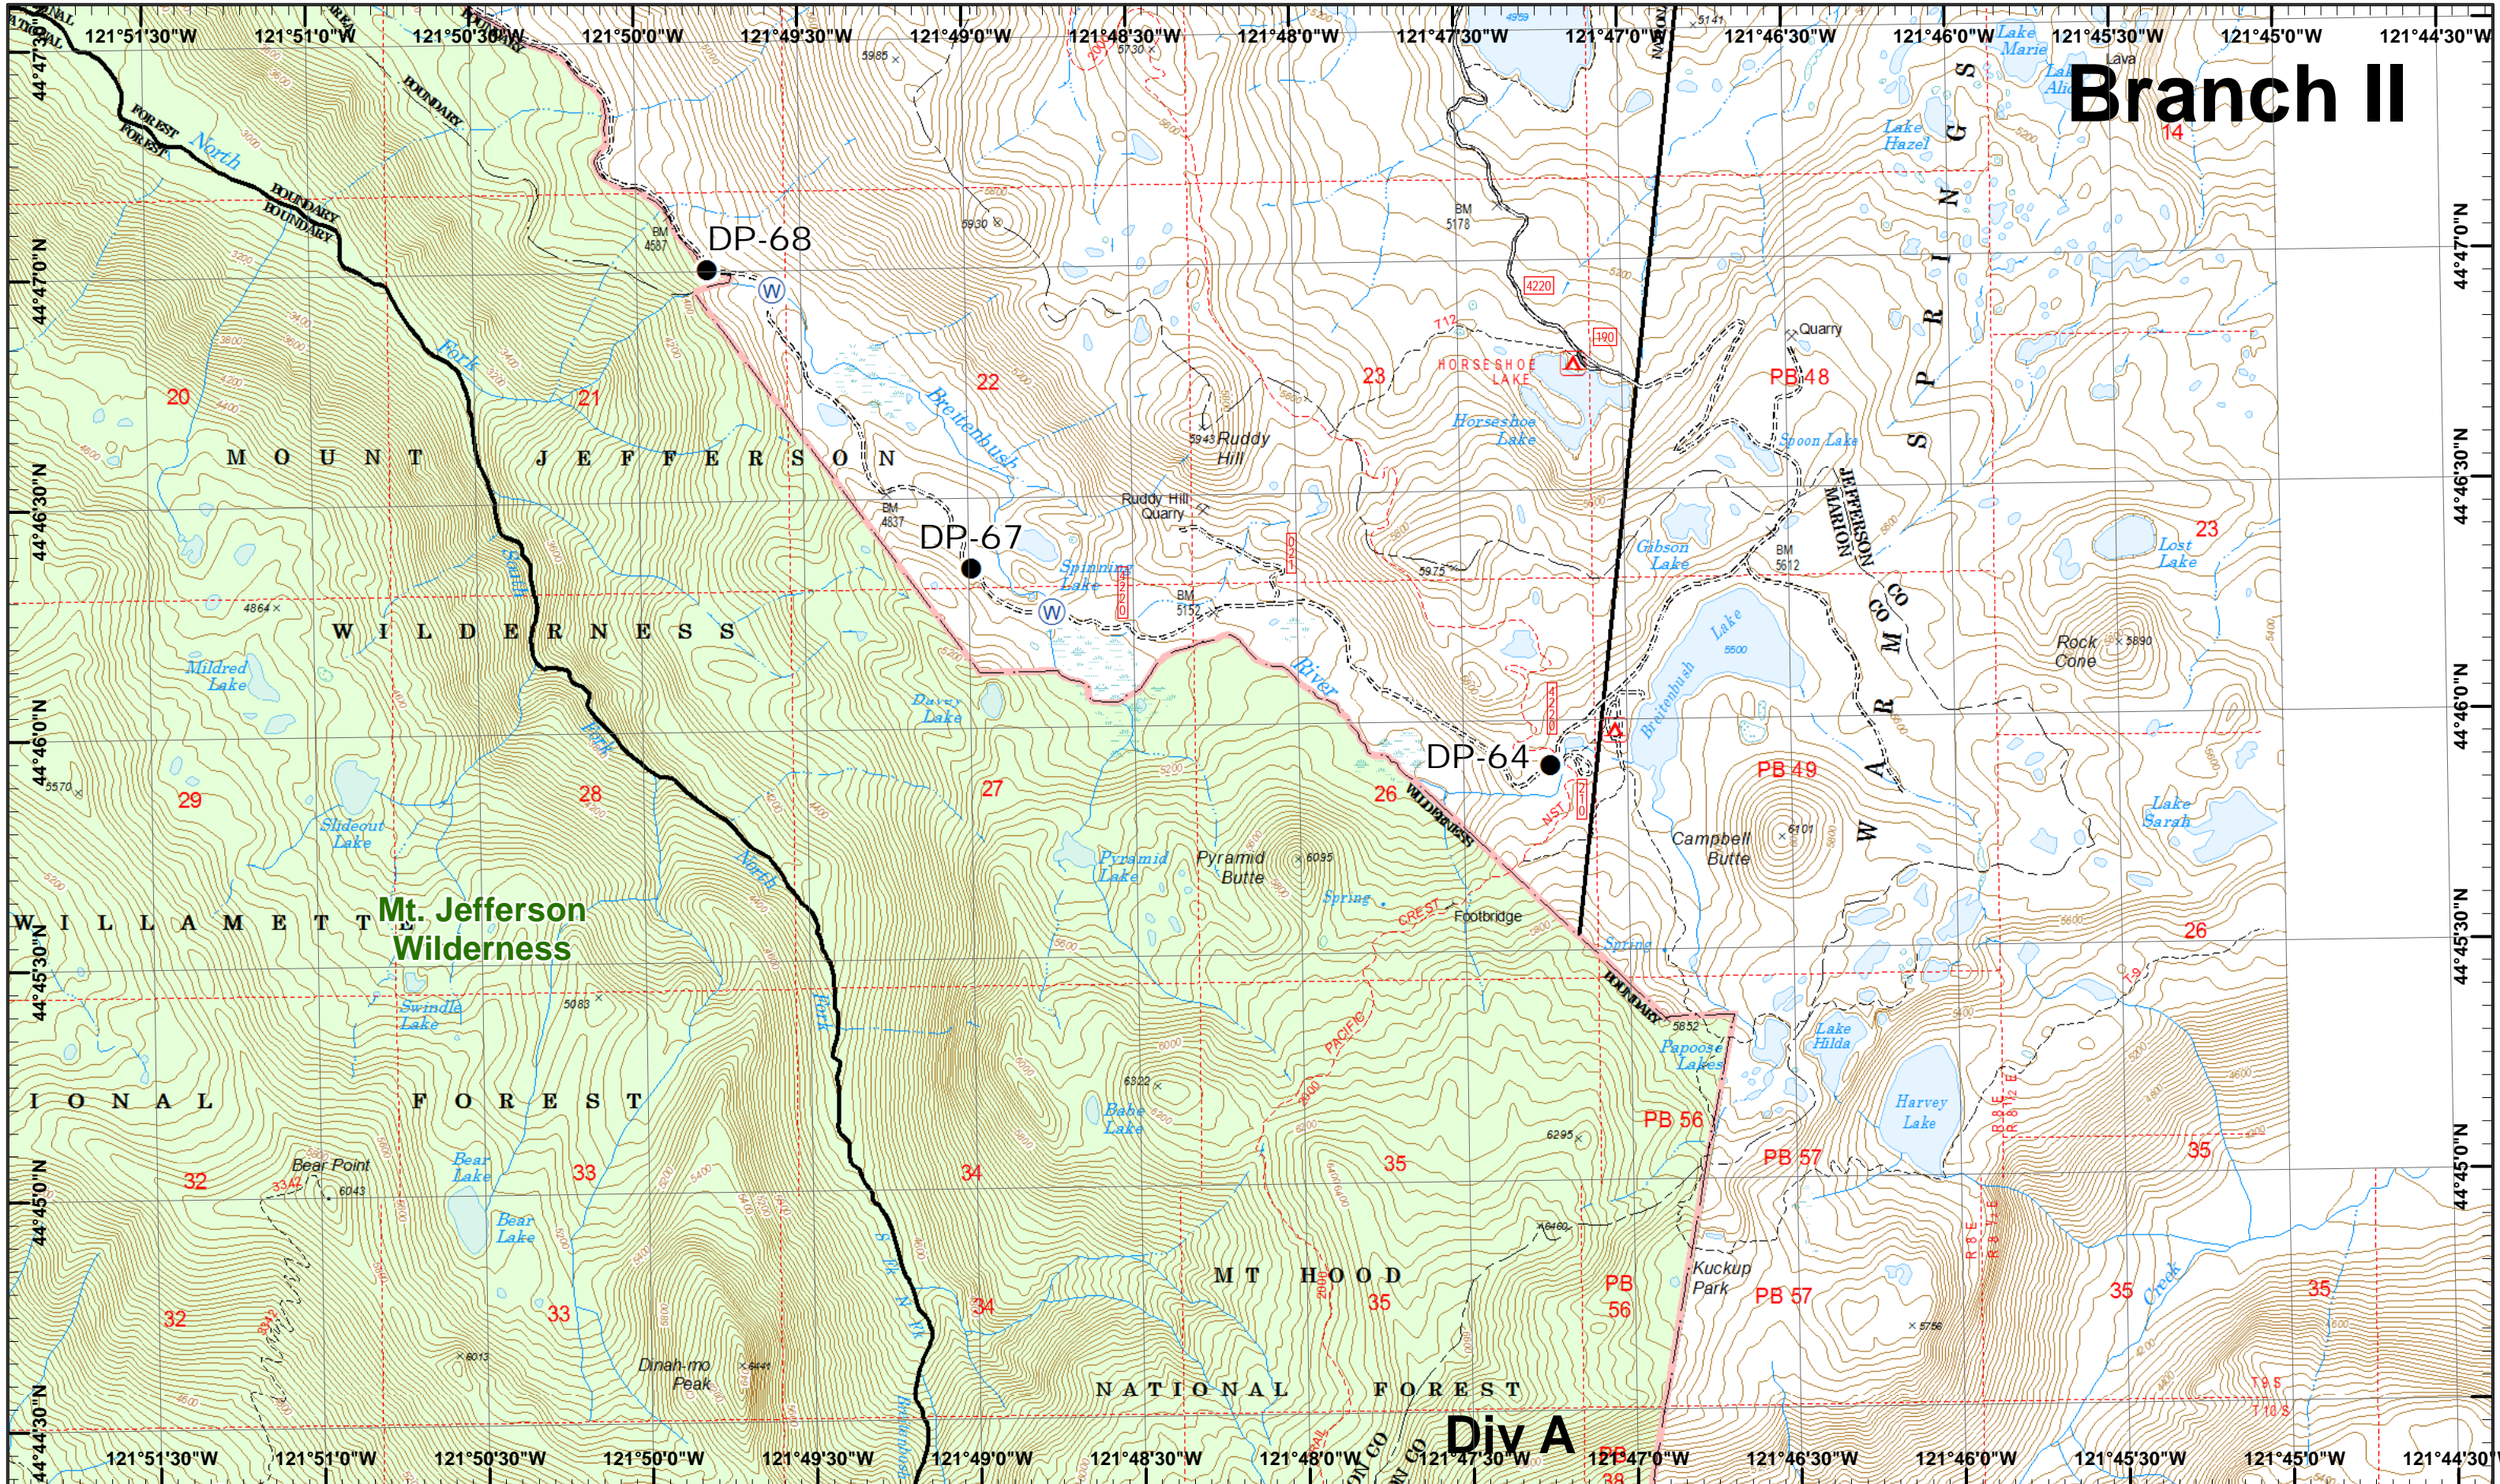

Branch II

Whitewater Incident
August 31, 2017

IR 8/29/2017 @ 2120
Whitewater Fire - 10,349 Acres
Little Devil Fire - 521 Acres
French Fire - 2 Acres
Scorpion Fire - 116 Acres
Map Created 8/30/2017 7:10:23 PM RDC

● Drop Point   (W) Water Source

1	2
3	4
5	6
7	8
9	10
11	12
13	14

Page 5
( ) Division
[ ] Branch