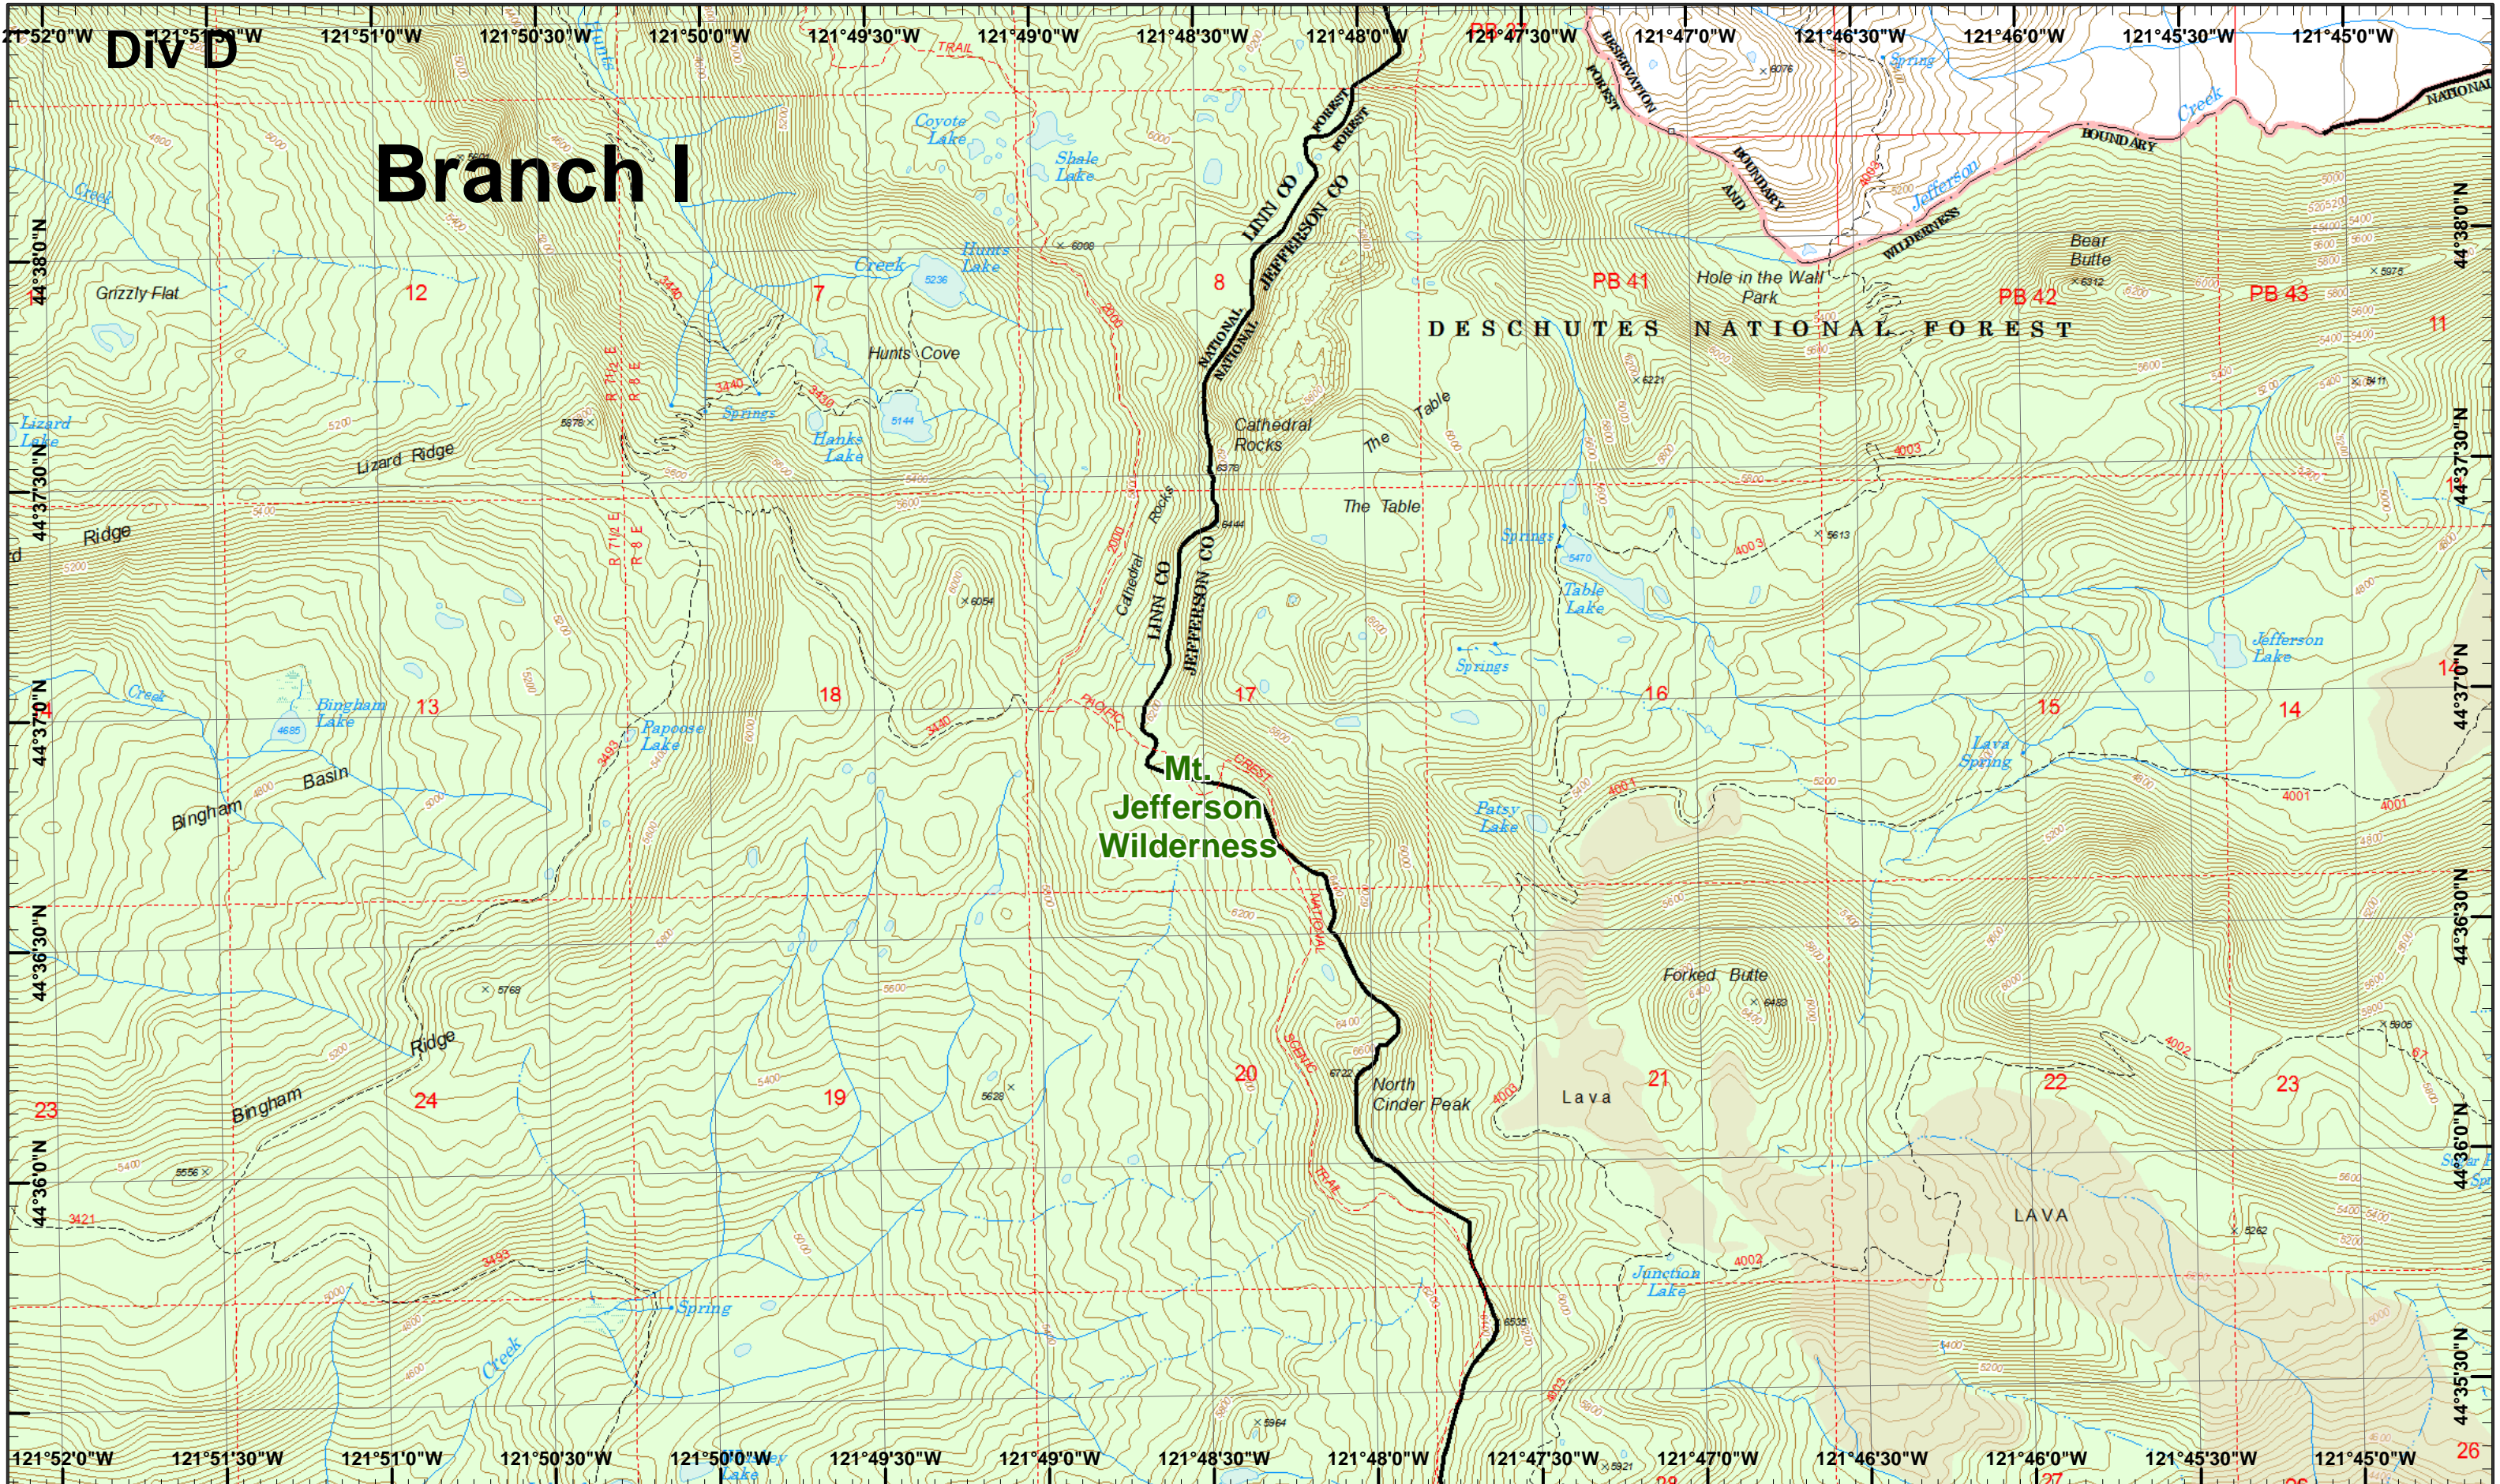

Branch I

Whitewater Incident
August 31, 2017

IR 8/29/2017 @ 2120
Whitewater Fire - 10,349 Acres
Little Devil Fire - 521 Acres
French Fire - 2 Acres
Scorpion Fire - 116 Acres

Map Created 8/30/2017 7:09:30 PM RDC

1	2
3	4
6	7
9	10
12	13

Page 14
)(Division
][Branch