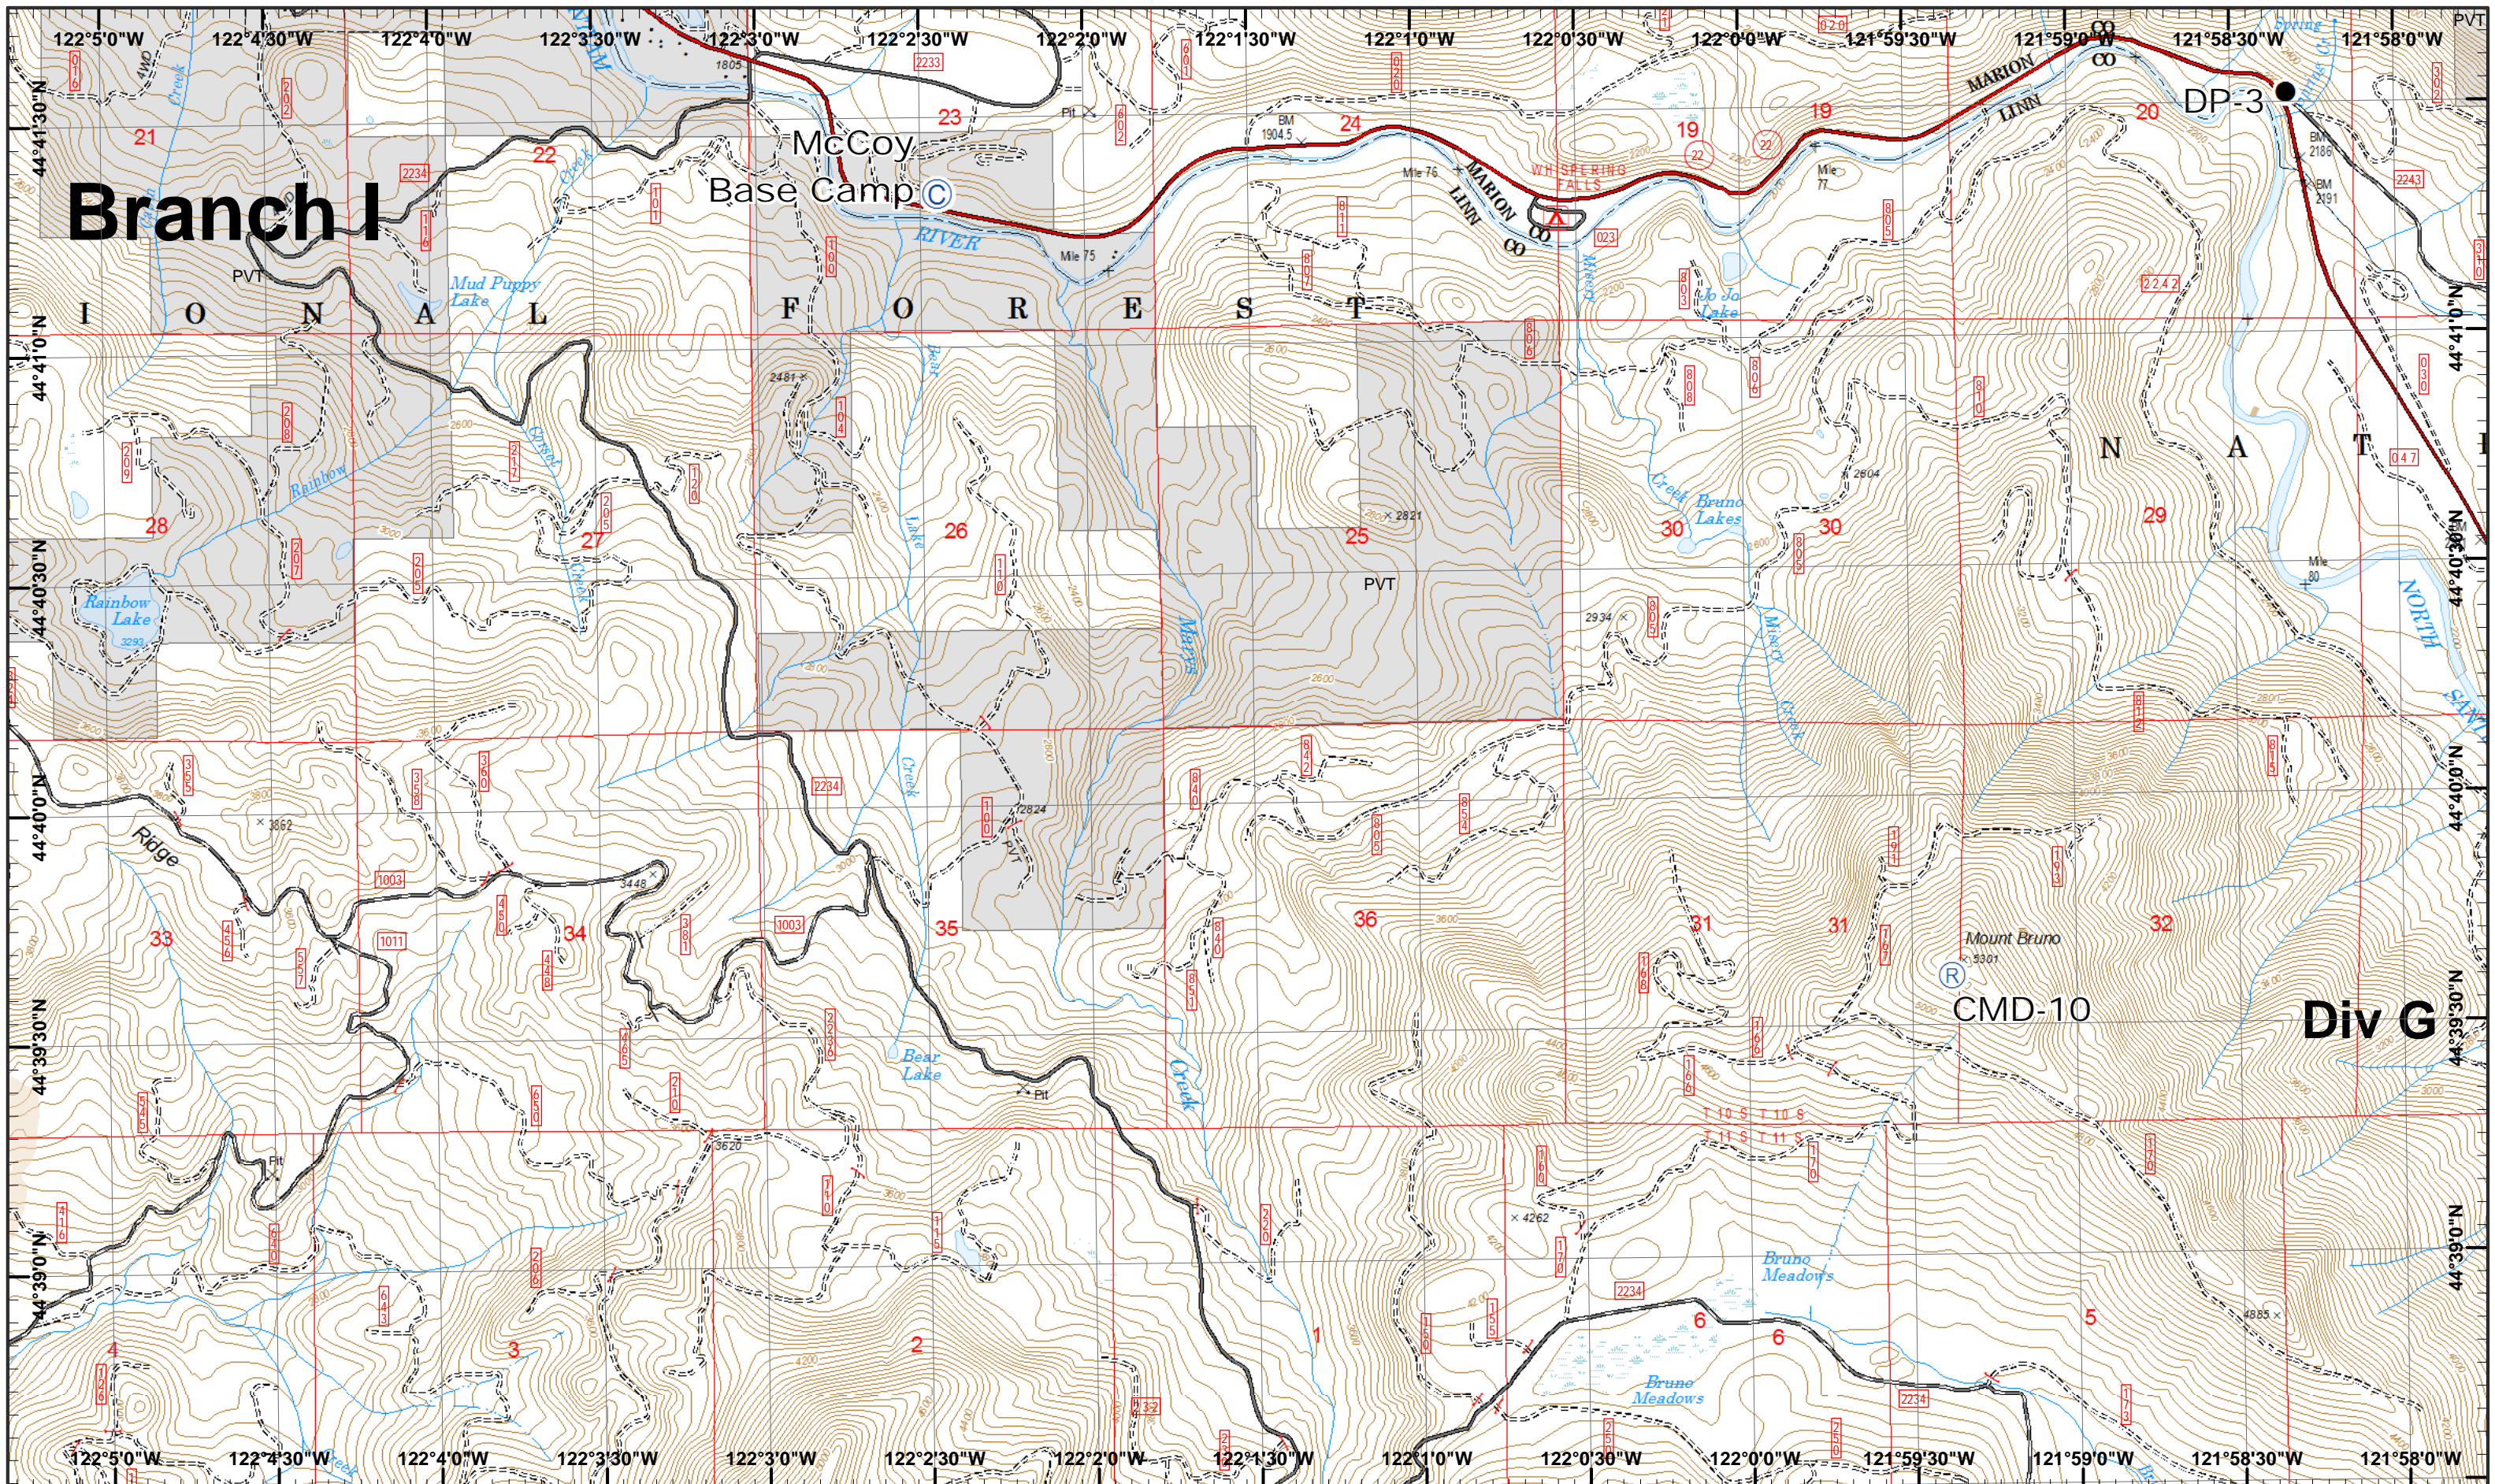

Branch I

McCoy
Base Camp

DP-3

CMD-10

Div G

Whitewater Incident
August 31, 2017

IR 8/29/2017 @ 2120
Whitewater Fire - 10,349 Acres
Little Devil Fire - 521 Acres
French Fire - 2 Acres
Scorpion Fire - 116 Acres

© Camp ● Drop Point Ⓡ Repeater

1	2
3	4
5	6
7	8
9	10
11	12
13	14

Page 9
) Division
) Branch