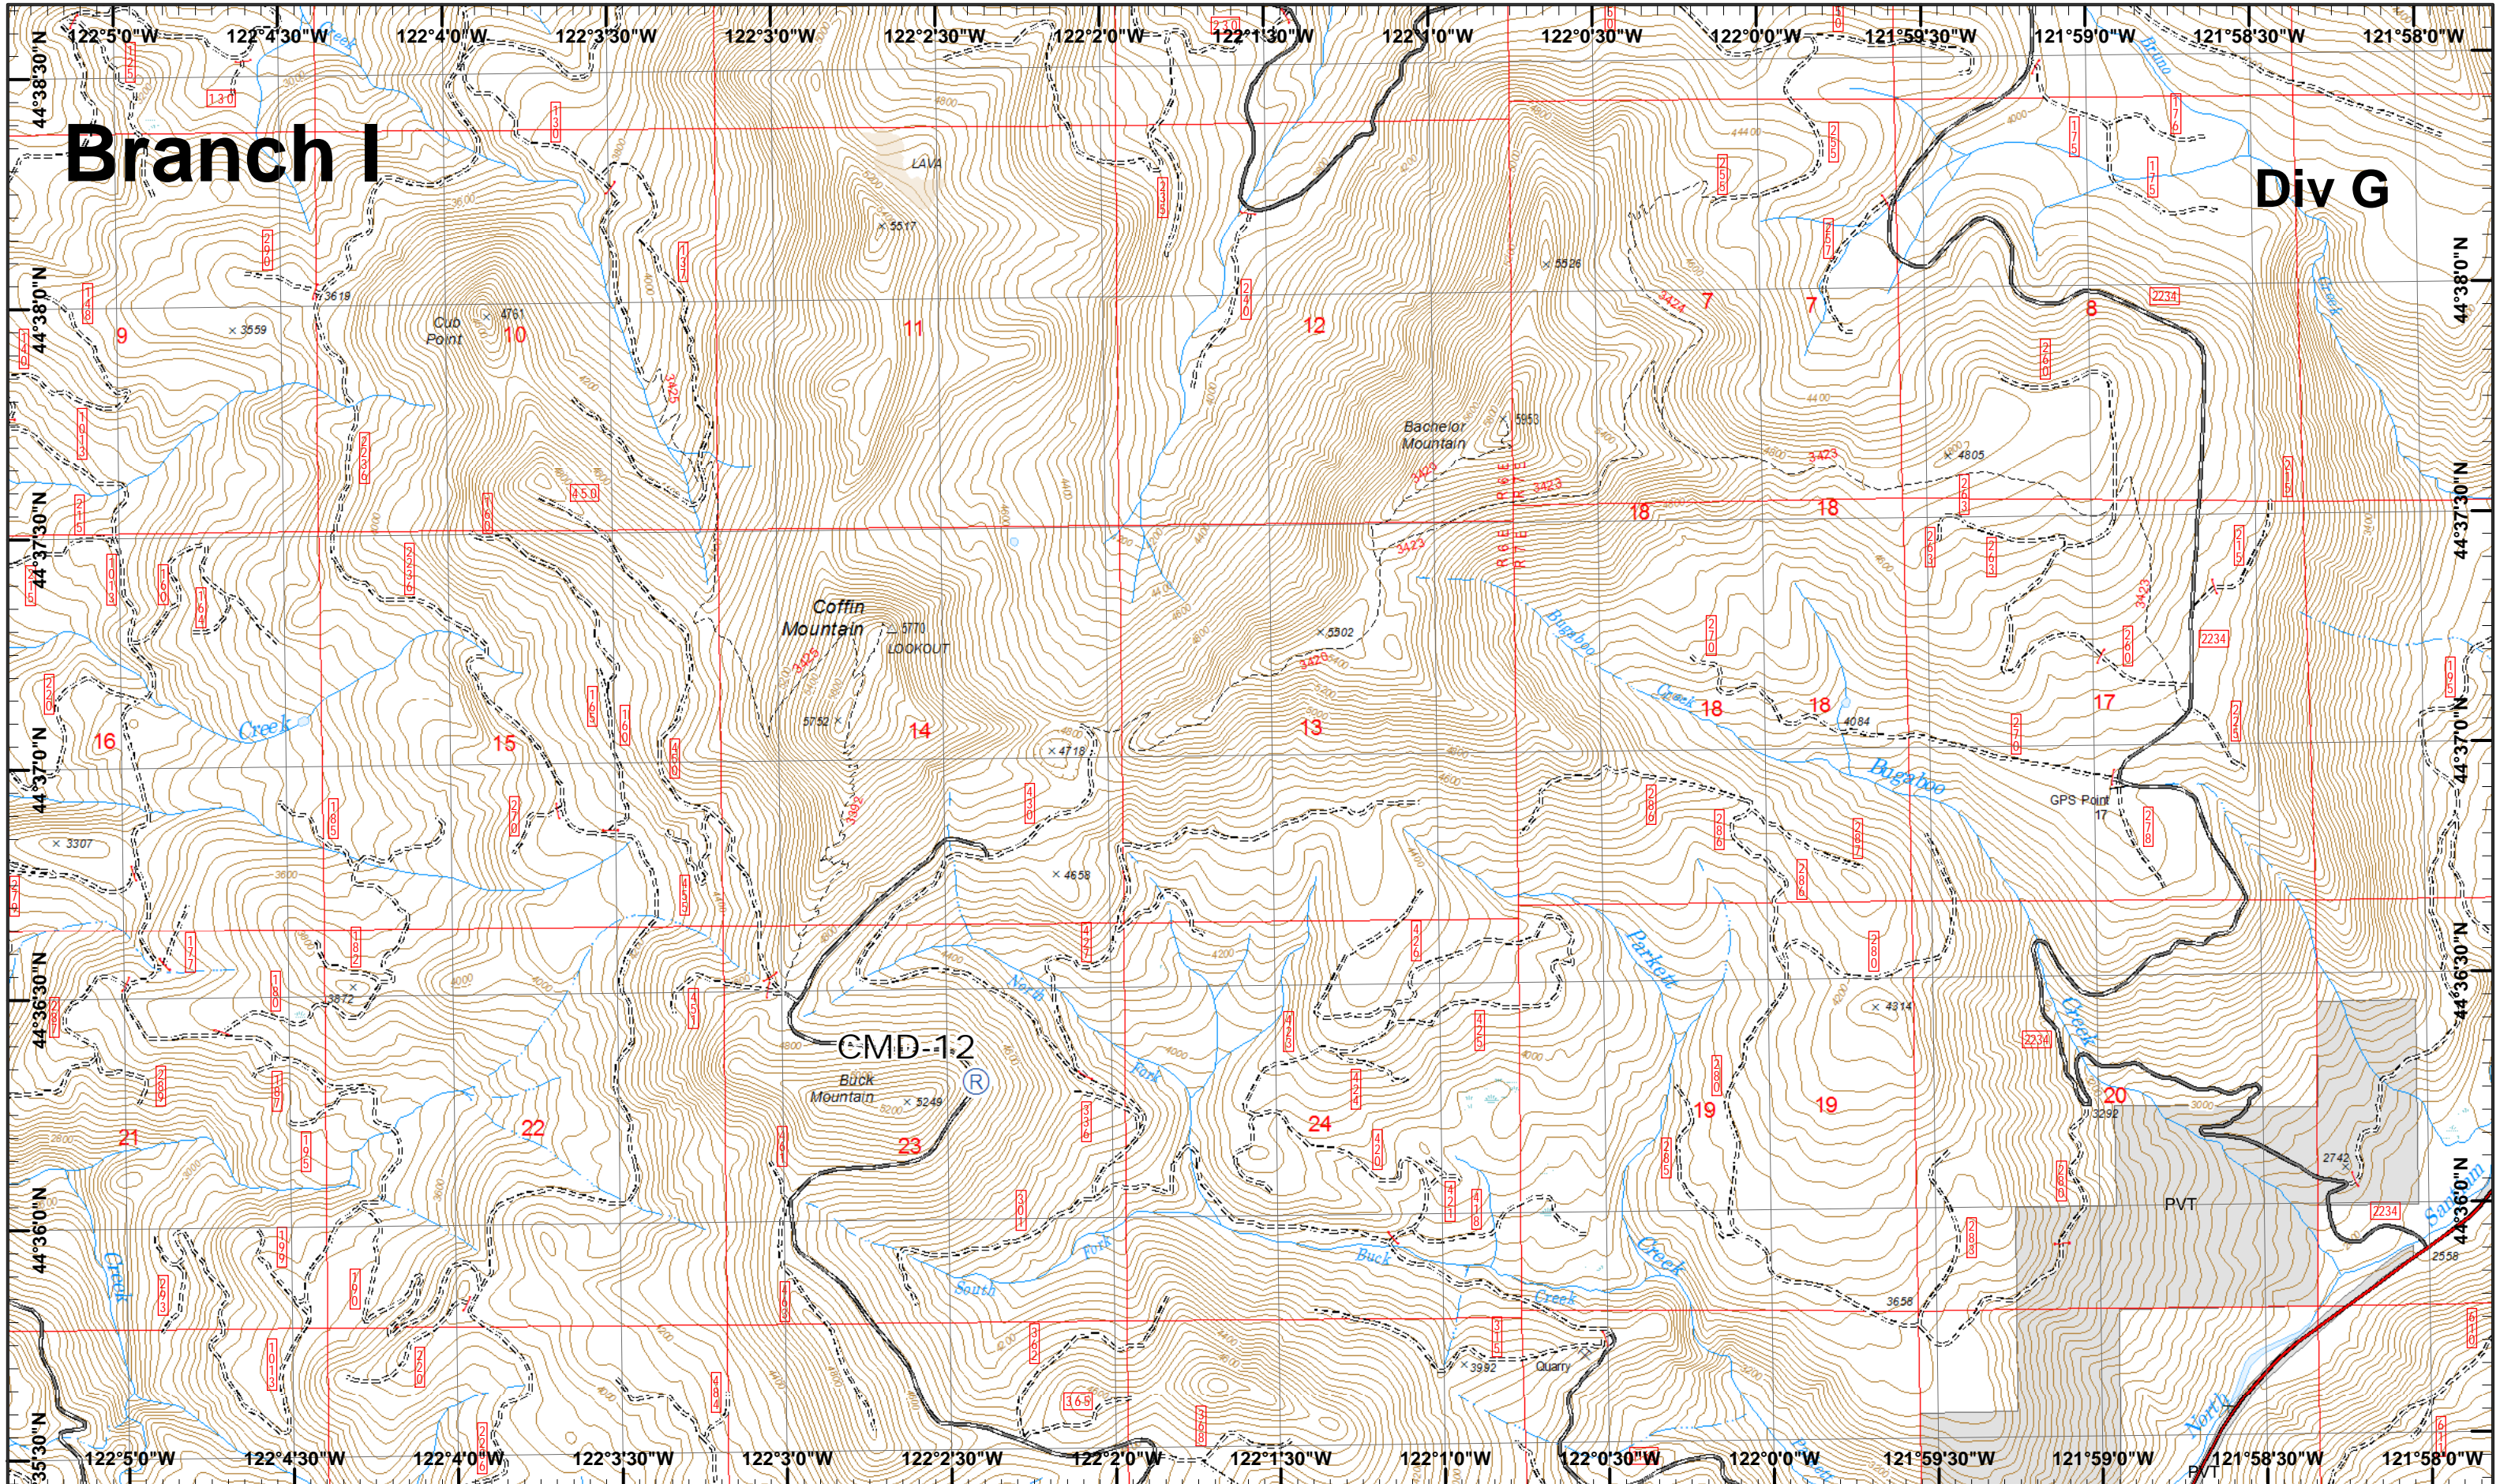

Branch I

Div G

Whitewater Incident
August 31, 2017

IR 8/29/2017 @ 2120
Whitewater Fire - 10,349 Acres
Little Devil Fire - 521 Acres
French Fire - 2 Acres
Scorpion Fire - 116 Acres
Map Created 8/30/2017 7:09:02 PM RDC

1	2
3	4
5	6
7	8
9	10
11	12
13	14