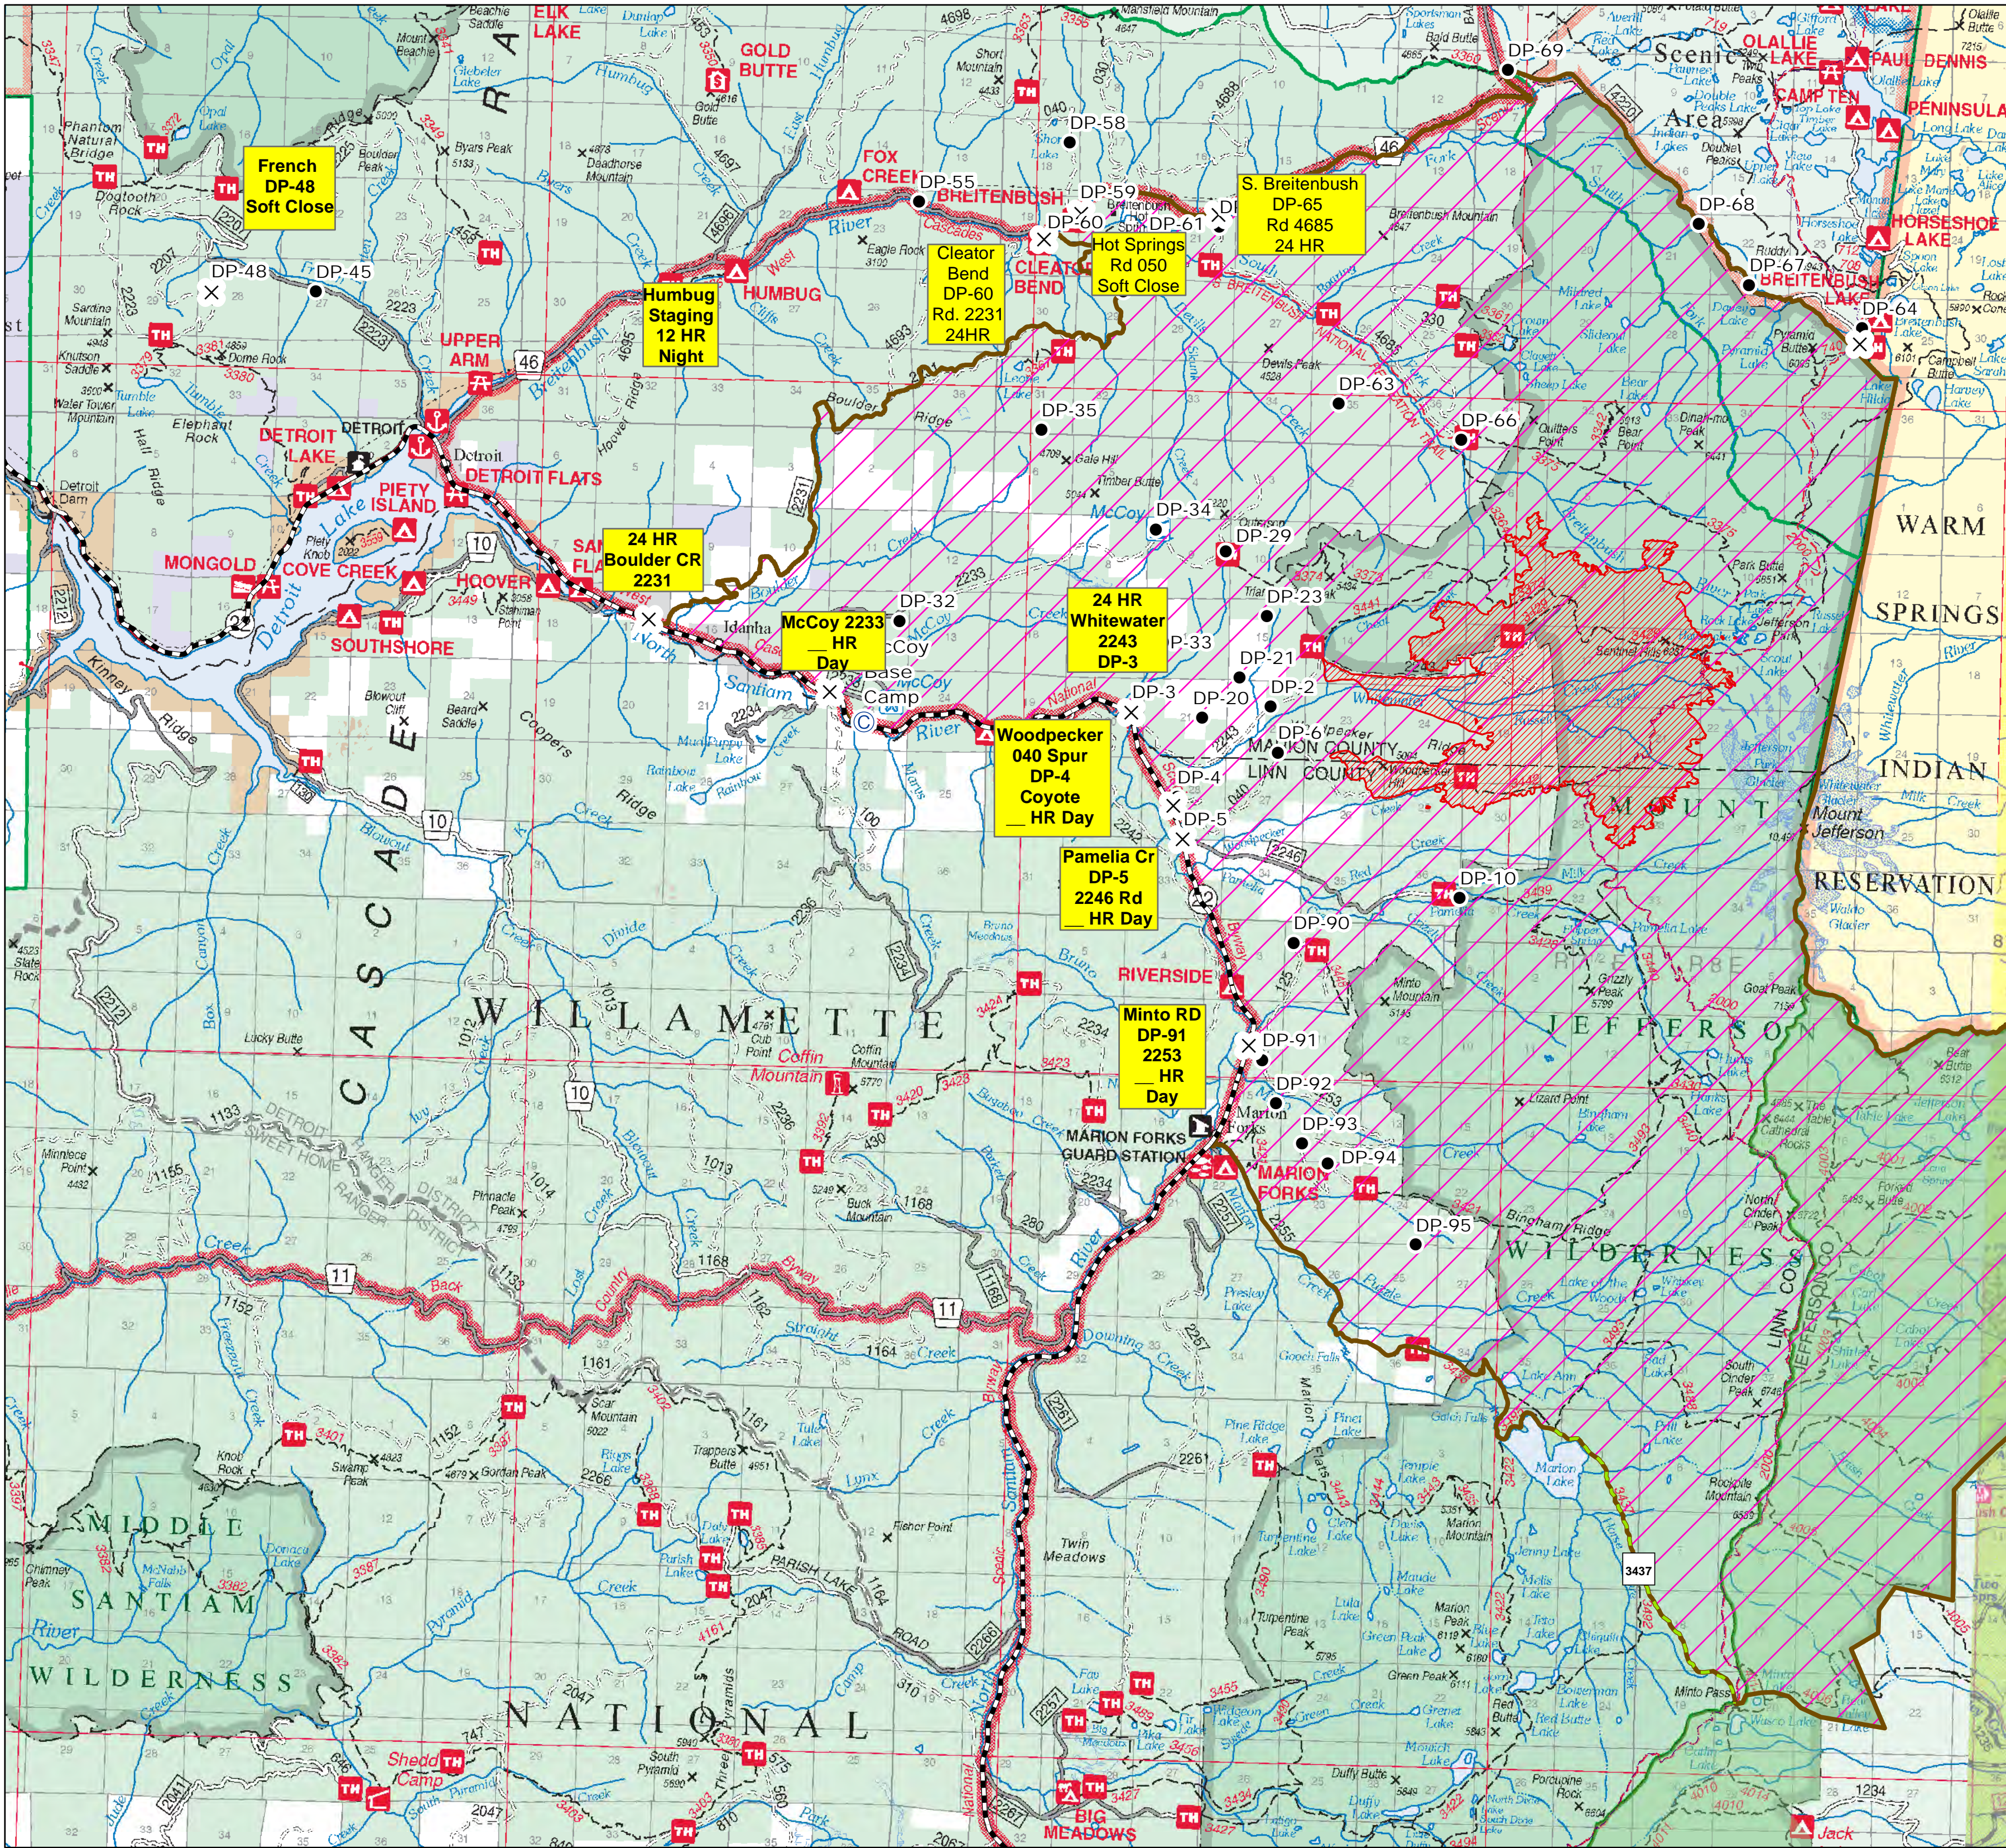

Whitewater Fire Area and Road Closures

OR-WIF-170123

August 31, 2017

- × Road Closure
- ⊙ Camp
- Drop Point
- Trail #3437 Open
- PCT
- ▨ FirePolygon
- ▨ AreaClosure (1)
- ▨ Wilderness
- ▨ Administrative Forest Boundary