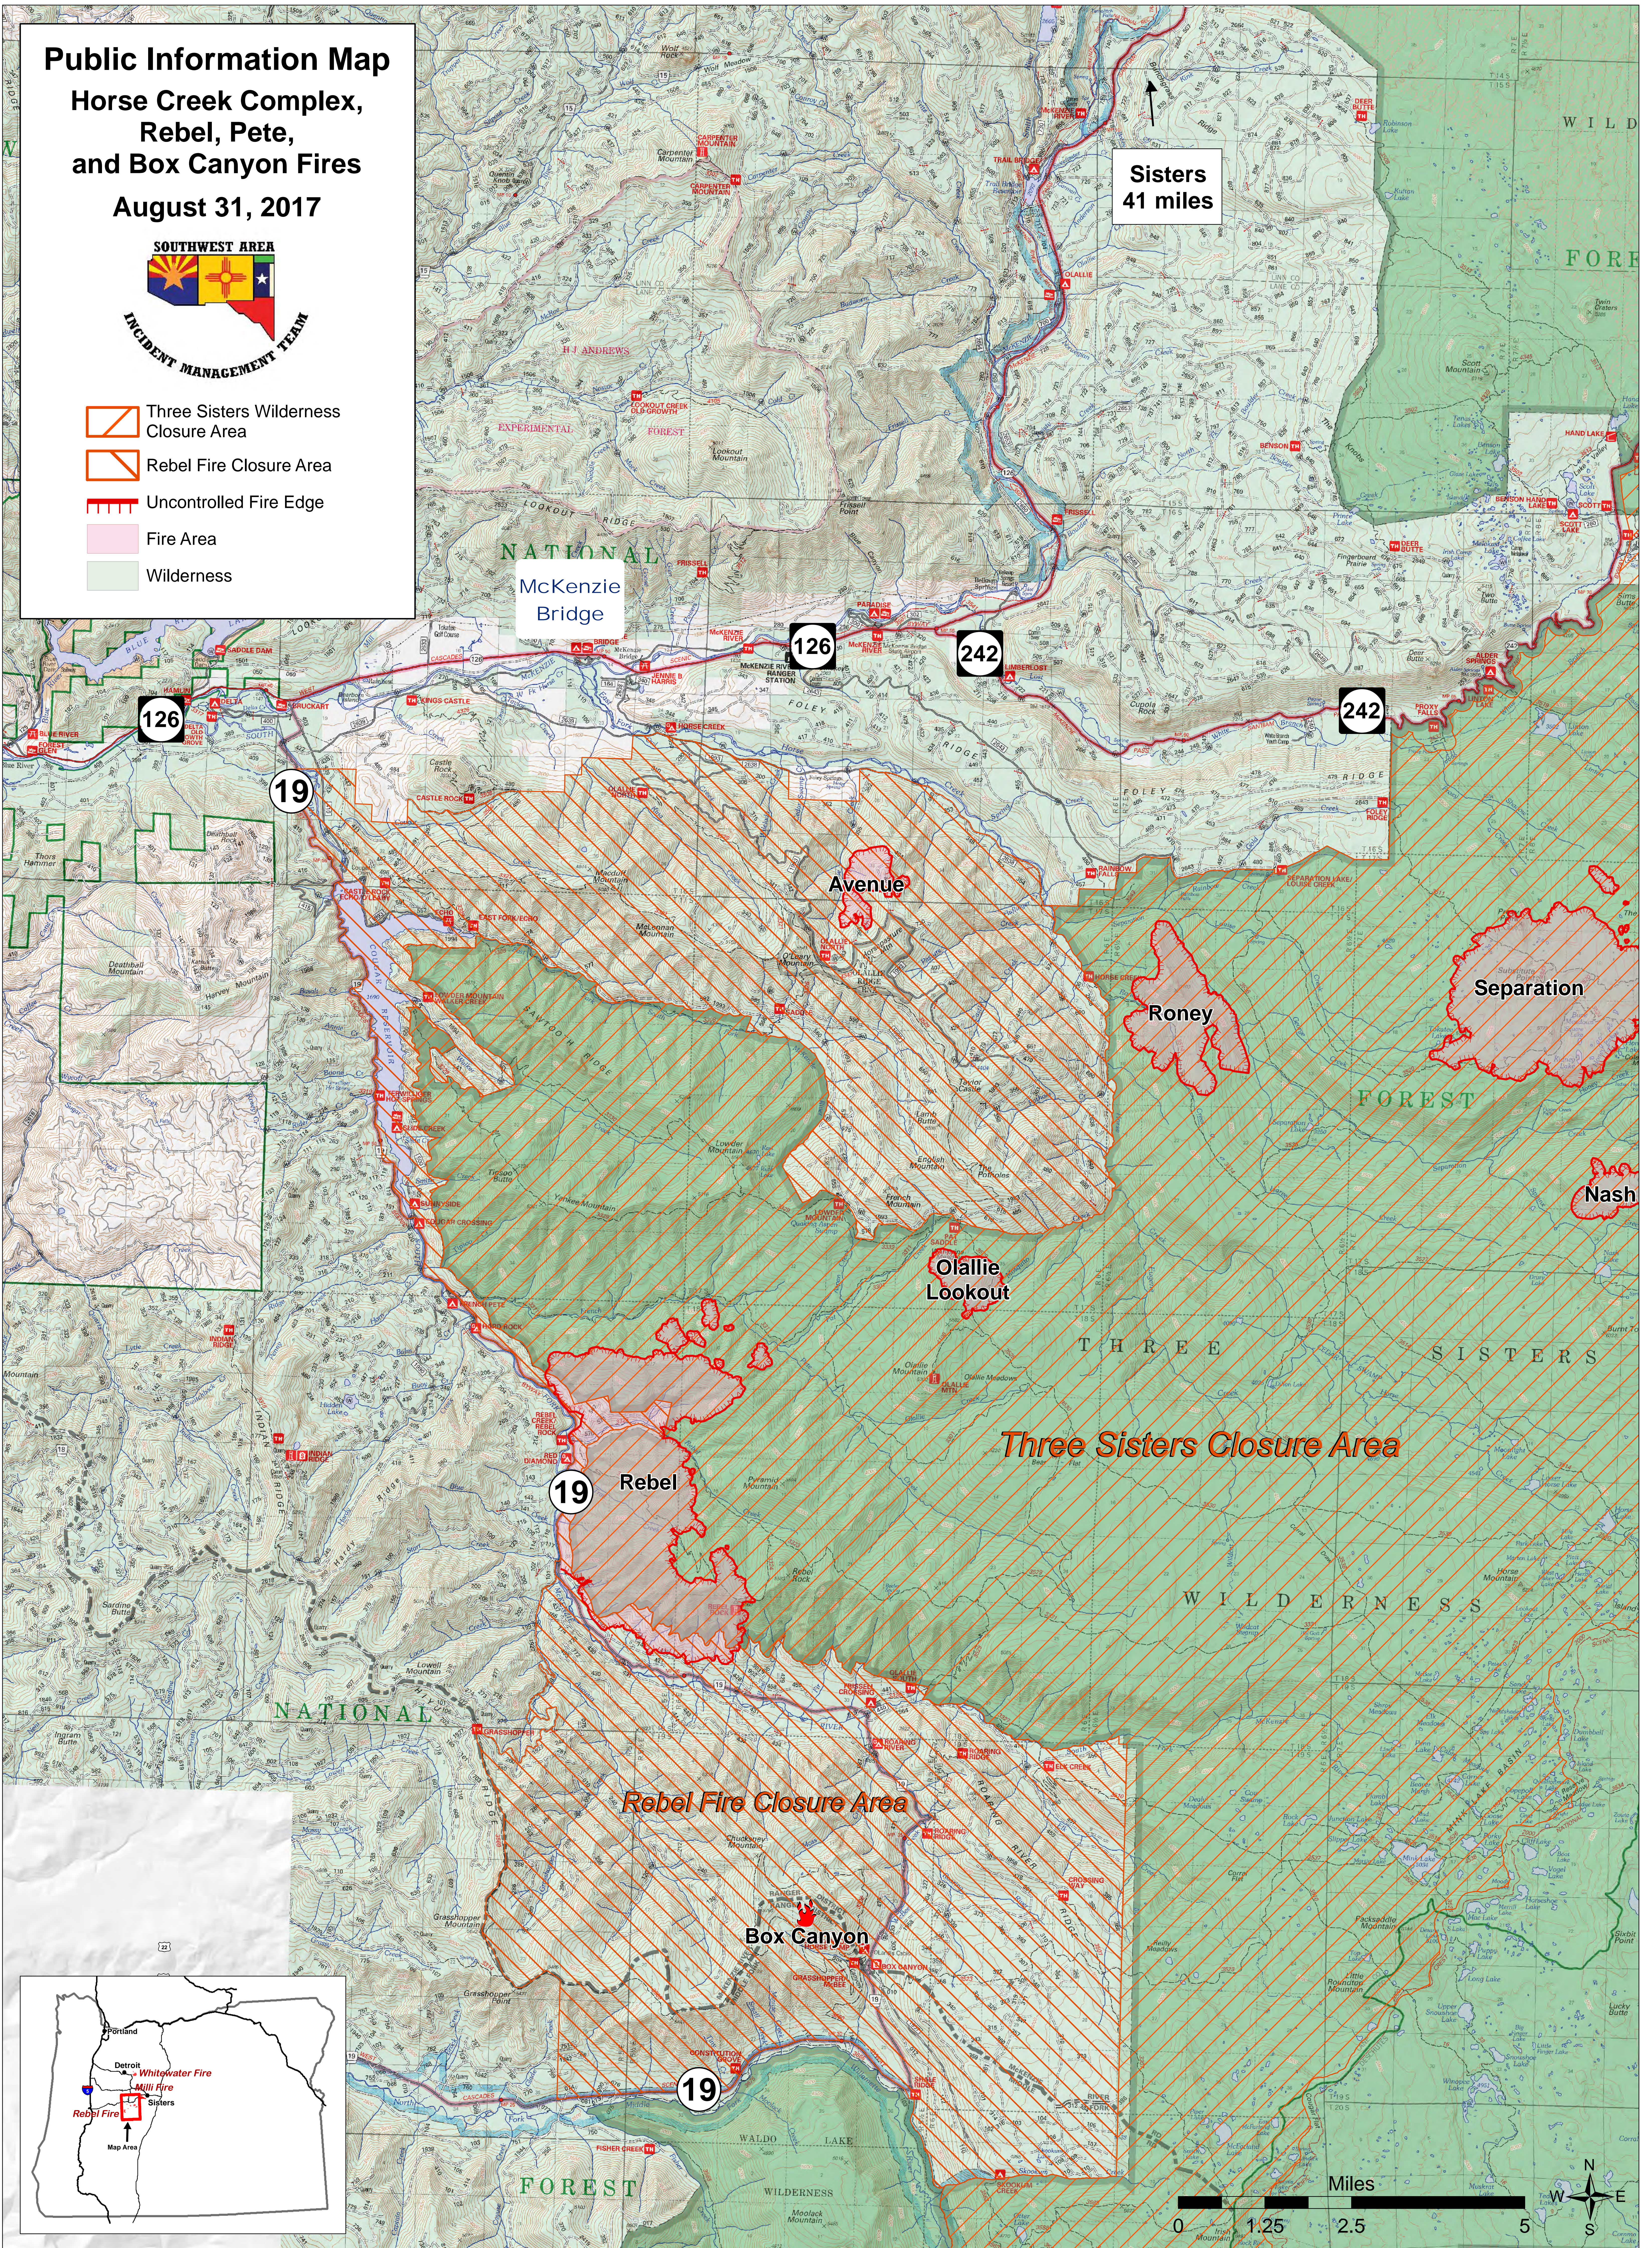

# Public Information Map

## Horse Creek Complex, Rebel, Pete, and Box Canyon Fires

August 31, 2017

- Three Sisters Wilderness Closure Area
- Rebel Fire Closure Area
- Uncontrolled Fire Edge
- Fire Area
- Wilderness

Sisters  
41 miles

McKenzie  
Bridge

126

19

126

242

242

Avenue

Roney

Separation

Nash

19

Rebel

Olallie  
Lookout

Three Sisters Closure Area

Rebel Fire Closure Area

Box Canyon