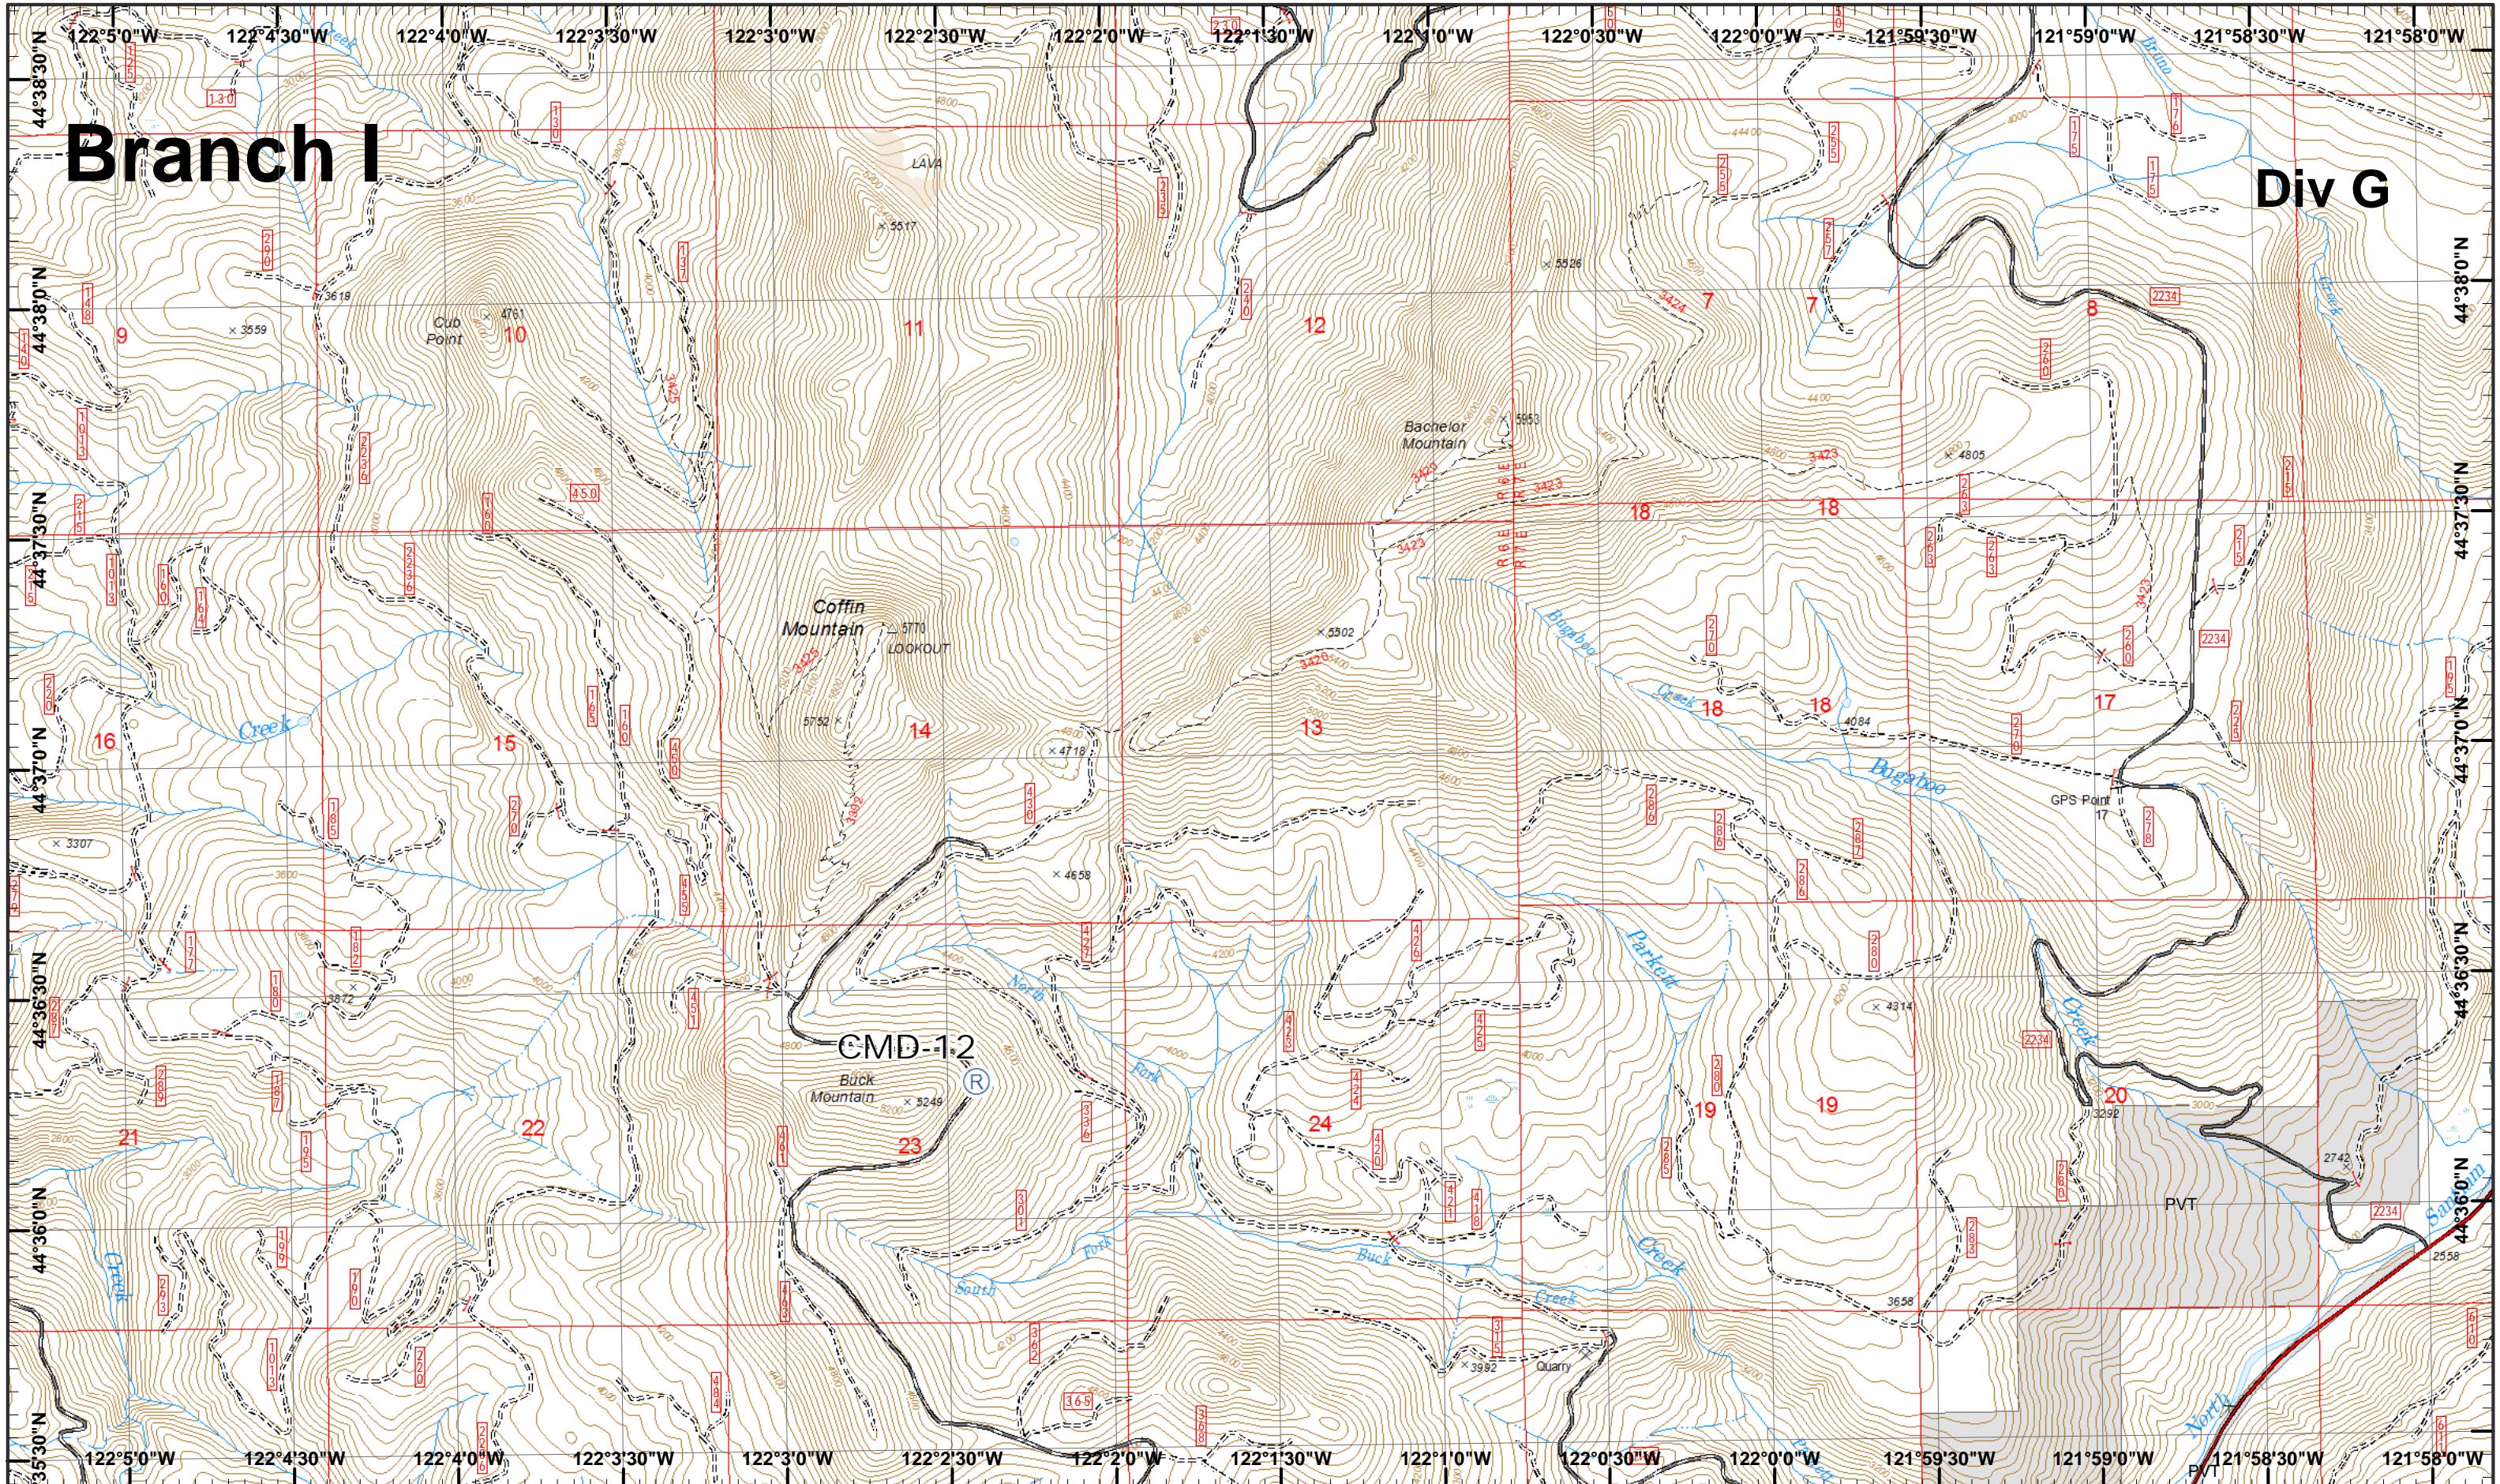

Branch I

Div G

Whitewater Incident
September 1, 2017

IR 8/31/2017 @ 0241
Whitewater Fire - 10,407 Acres
Little Devil Fire - 582 Acres
French Fire - 2 Acres
Scorpion Fire - 169 Acres
Map Created 8/31/2017 8:16:01 PM RDC

1	2
3	4
5	6
7	8
9	10
11	12
13	14