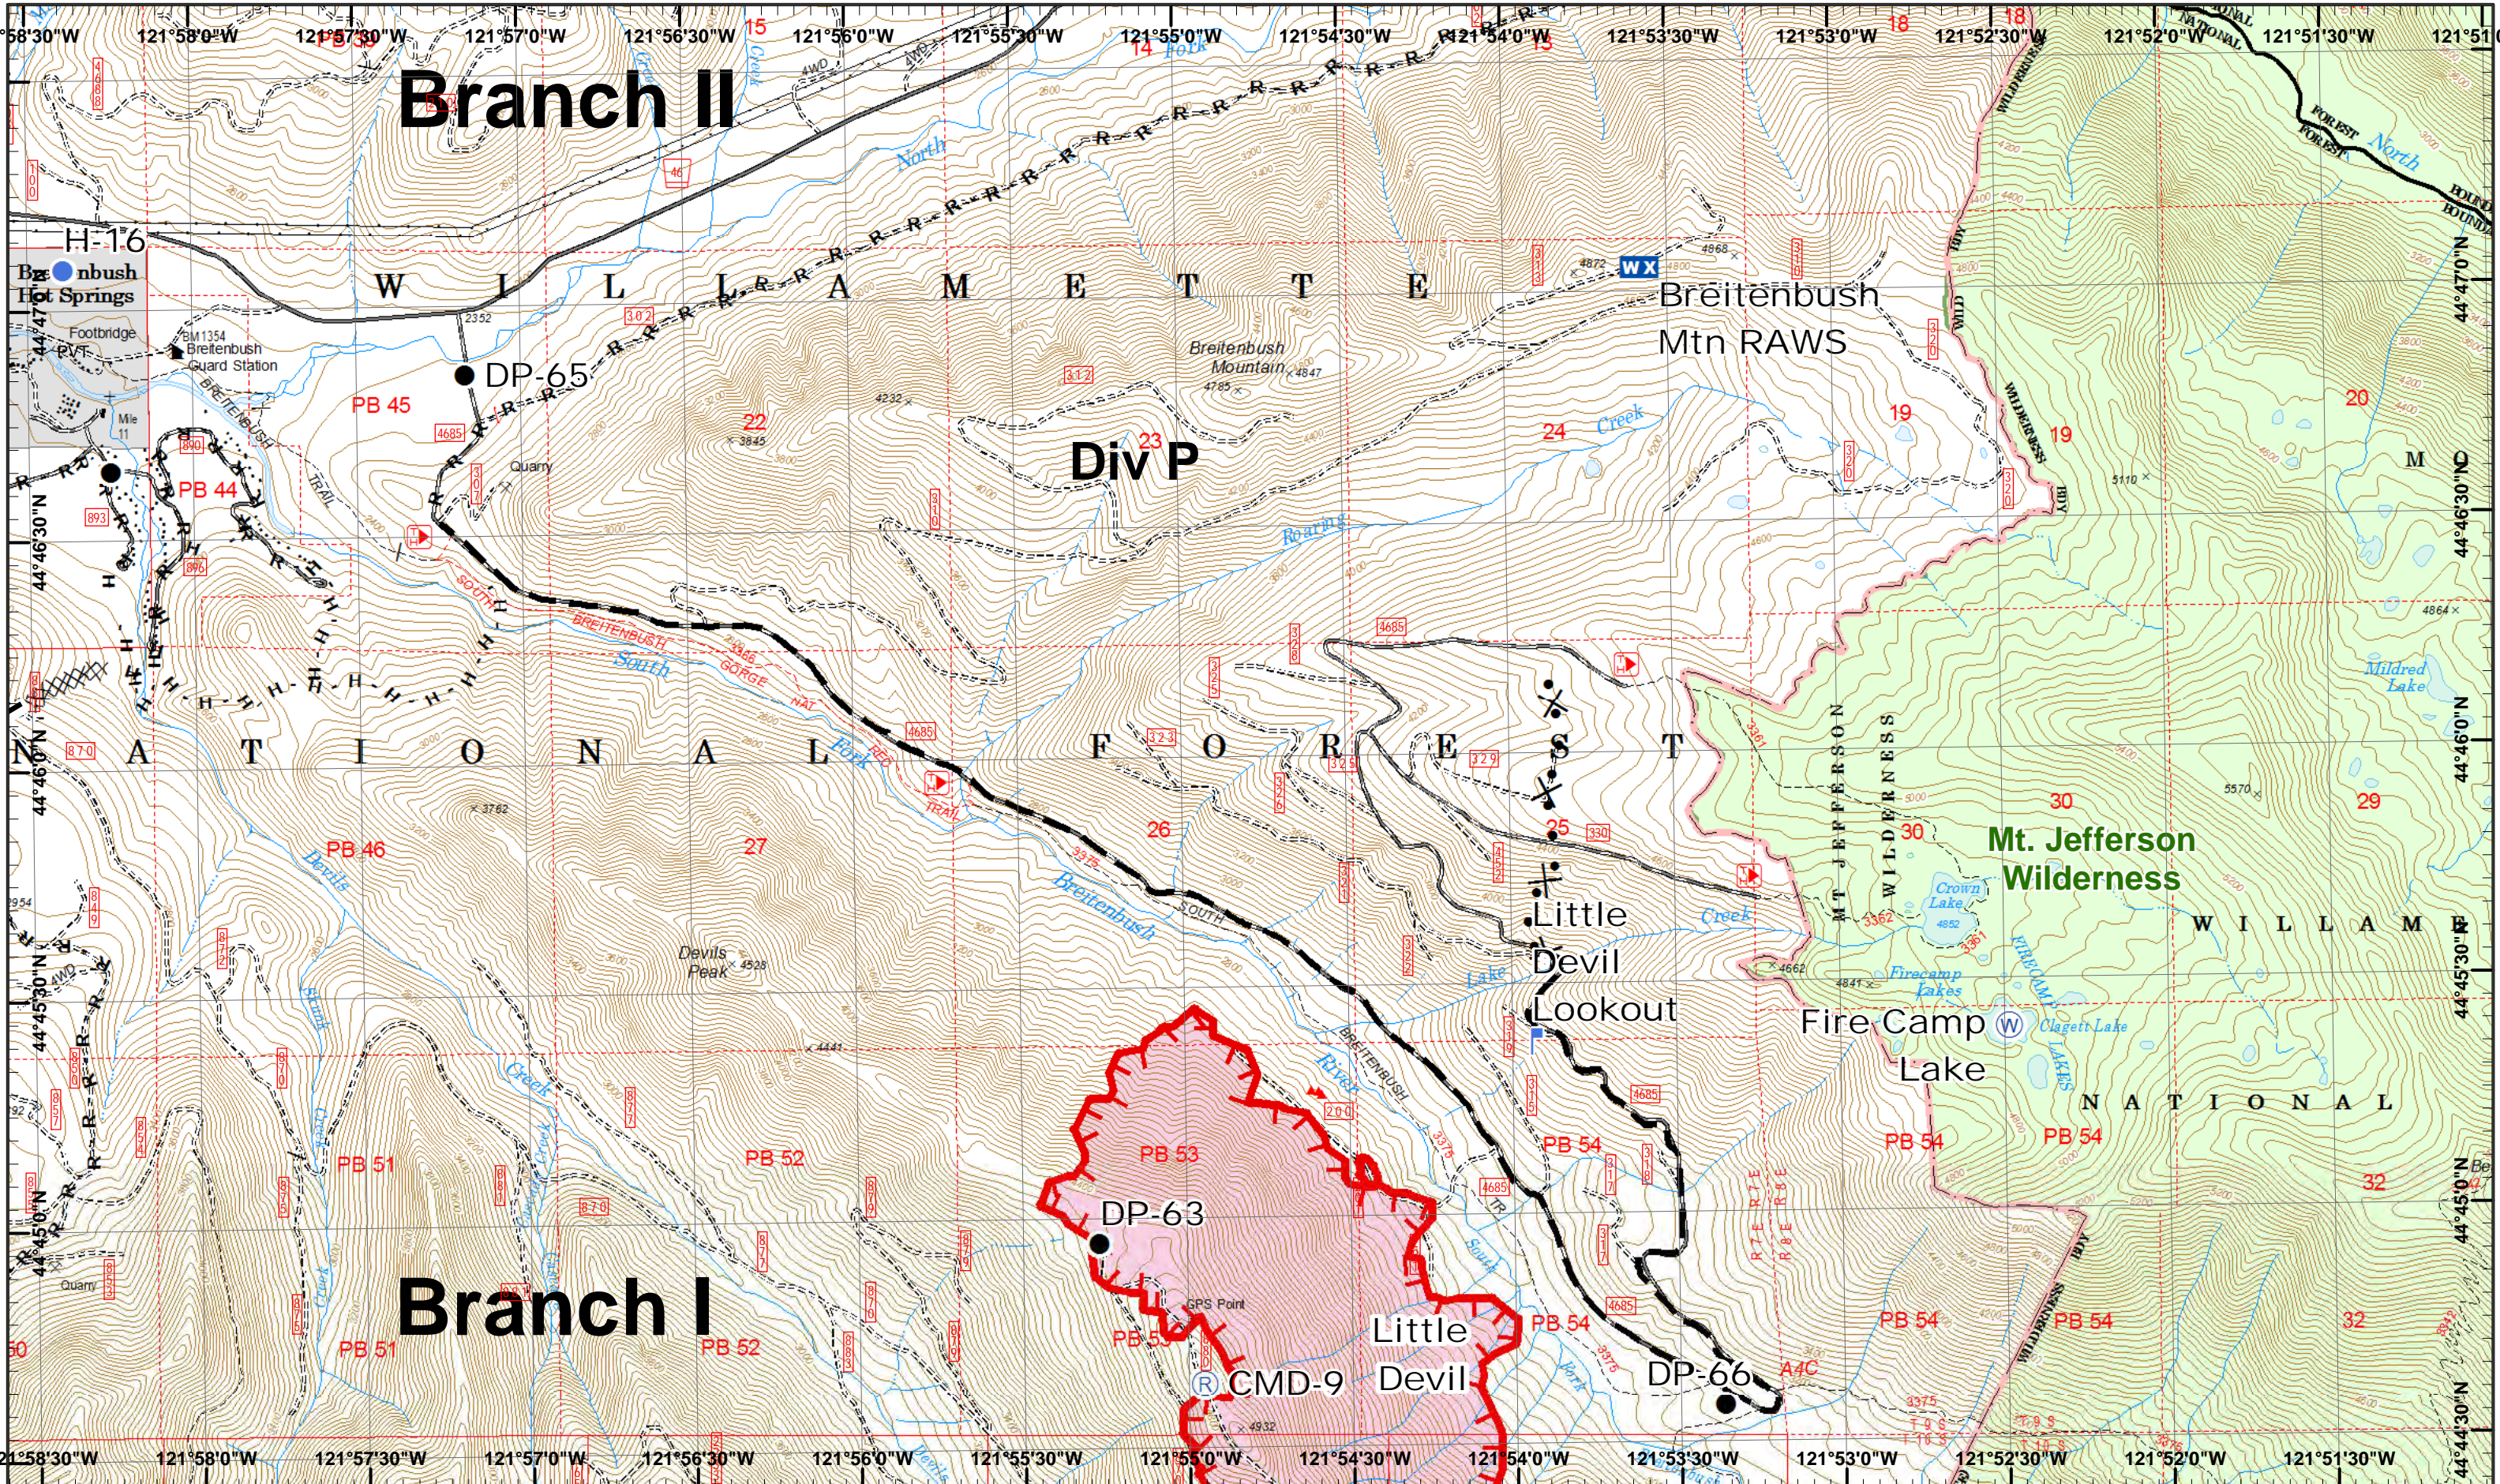

Branch II

Branch I

Div P

Whitewater Incident
 September 1, 2017

IR 8/31/2017 @ 0241
 Whitewater Fire - 10,407 Acres
 Little Devil Fire - 582 Acres
 French Fire - 2 Acres
 Scorpion Fire - 169 Acres
 Map Created 8/31/2017 8:17:04 PM RDC

- Drop Point
- ▲ IR Heat Source
- WX Mobile Weather
- W Water Source
- XXXX Completed Dozer
- Road as Line
- Proposed Dozer
- Helispot
- Lookout
- Ⓡ Repeater
- Uncontrolled Fire
- H Completed Hand
- Planned Fire Line

1	2
3	4
5	6
7	8
9	10
11	12
13	14