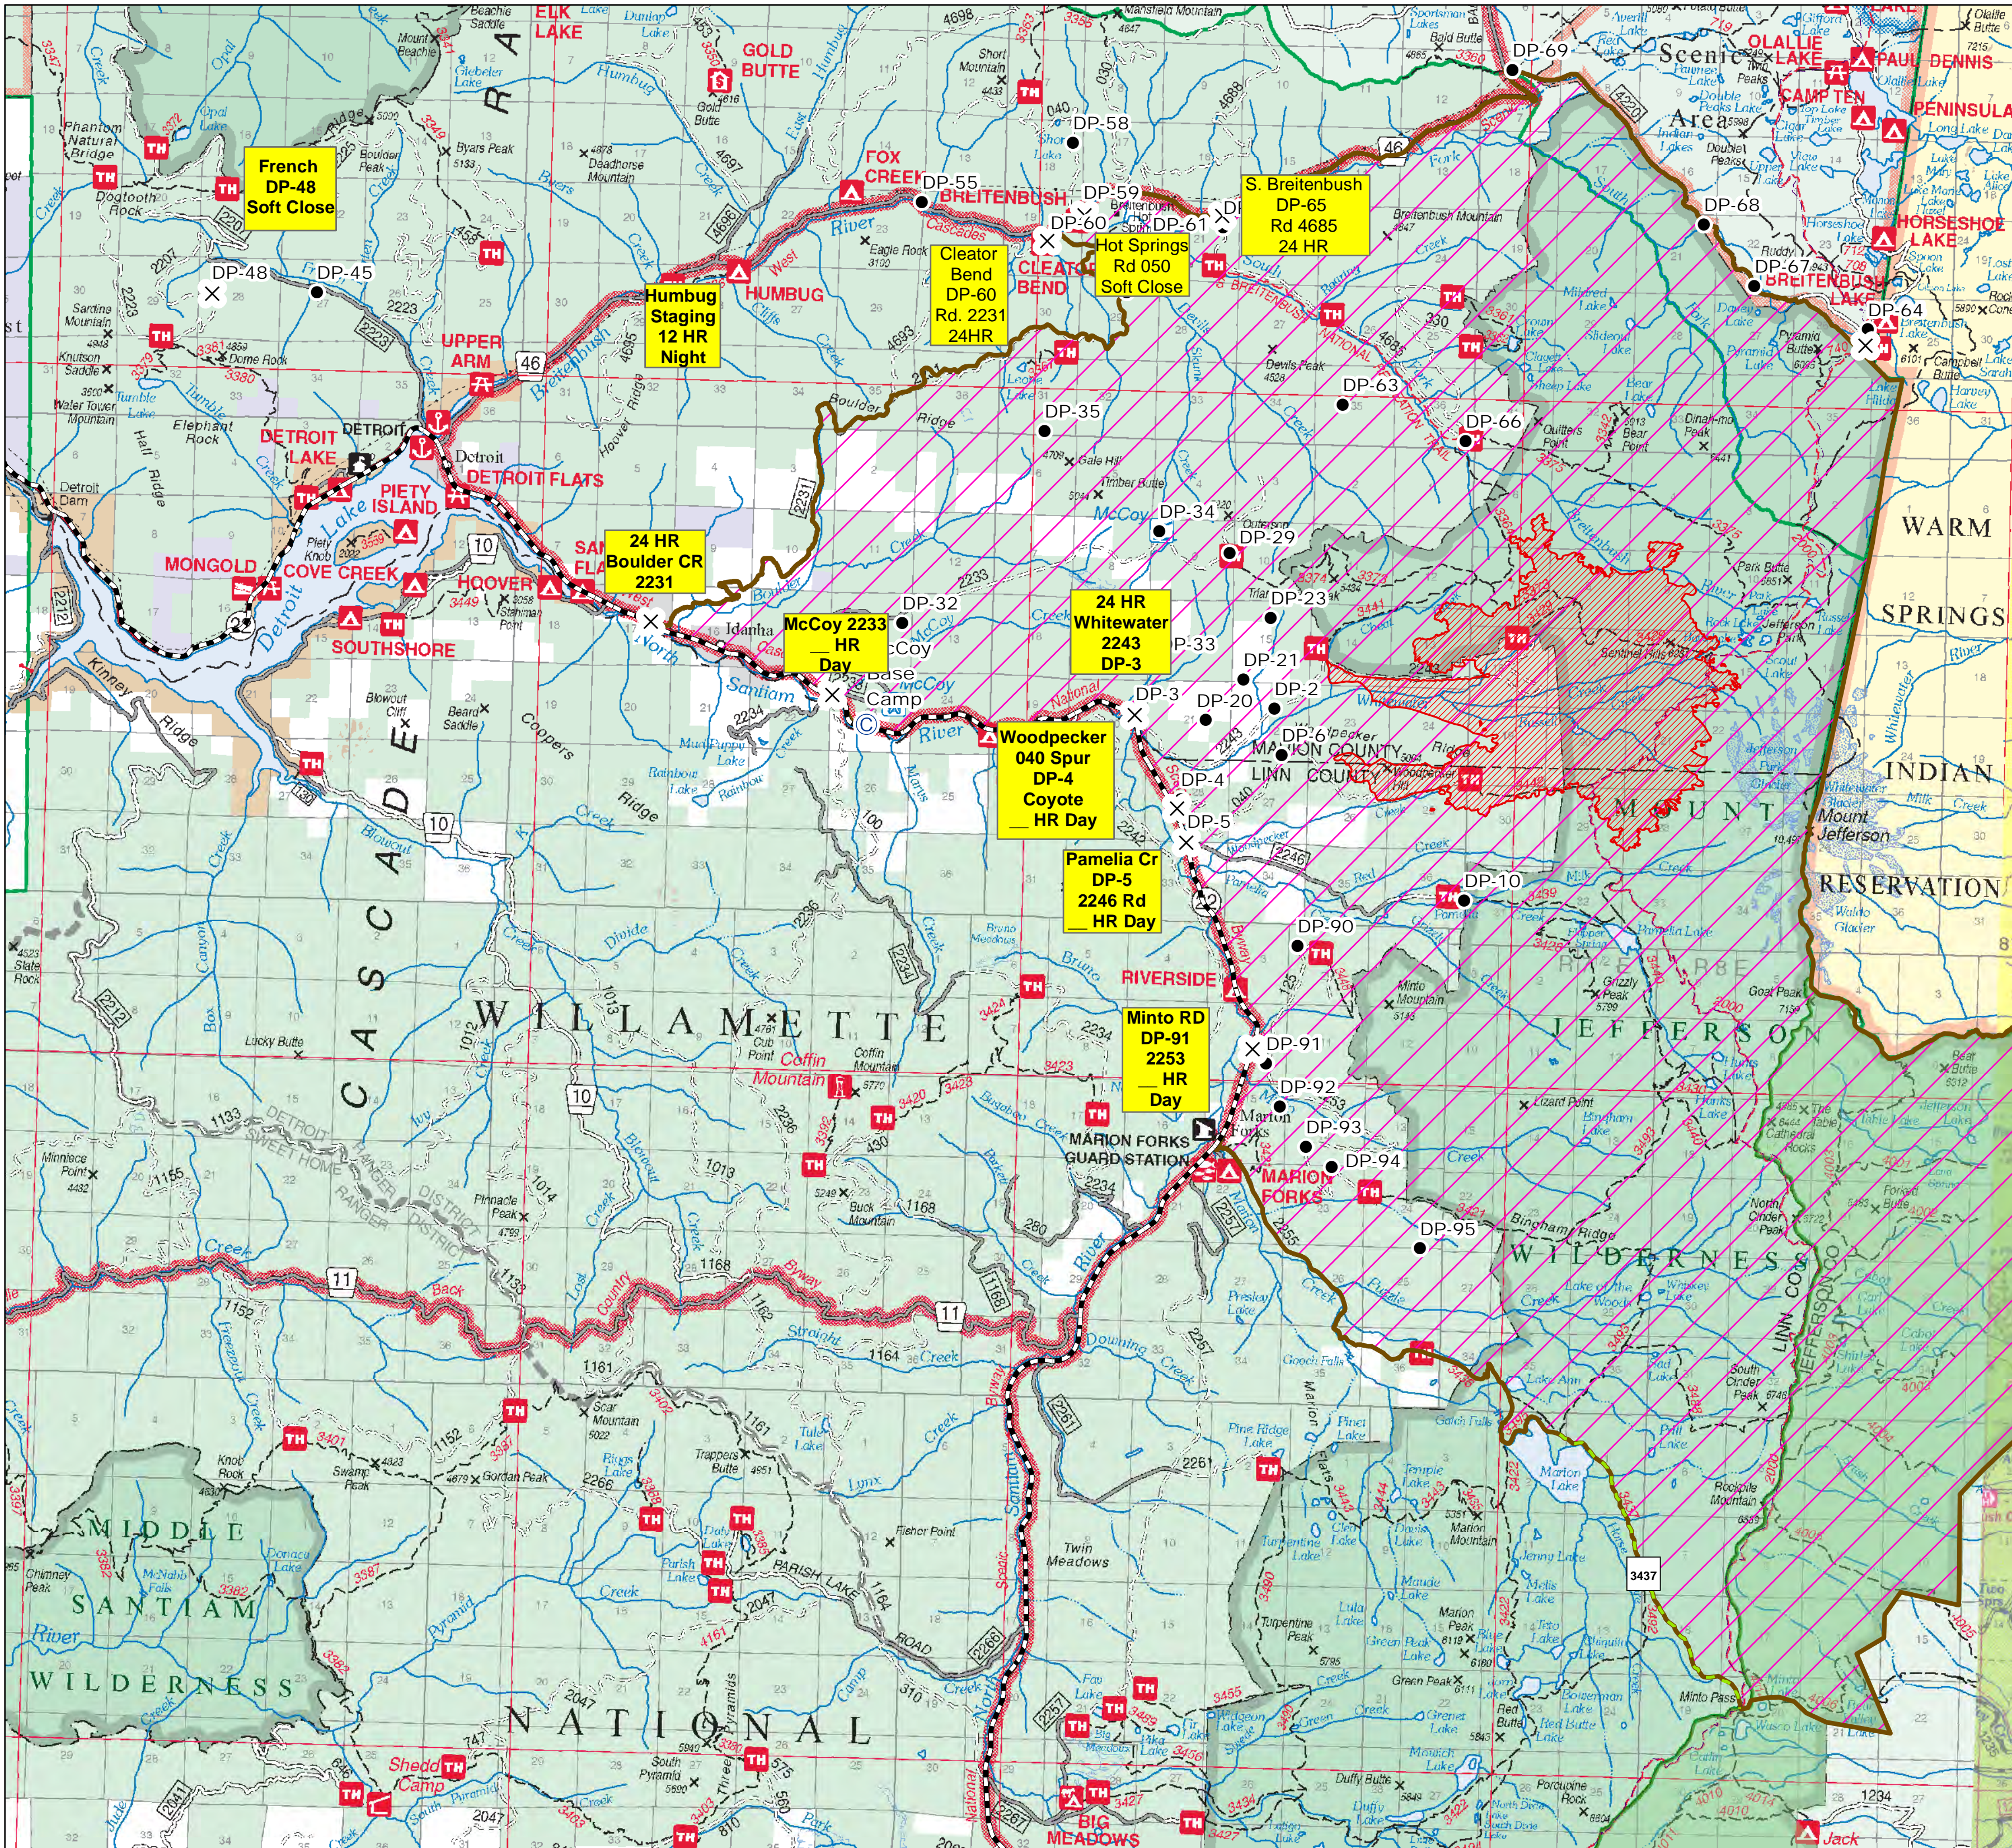

Whitewater Fire Area and Road Closures

OR-WIF-170123

September 1, 2017

- X Road Closure
- ⊙ Camp
- Drop Point
- - - Trail #3437 Open
- - - PCT
- ▨ FirePolygon
- ▨ AreaClosure (1)
- ▨ Wilderness
- ▨ Administrative Forest Boundary