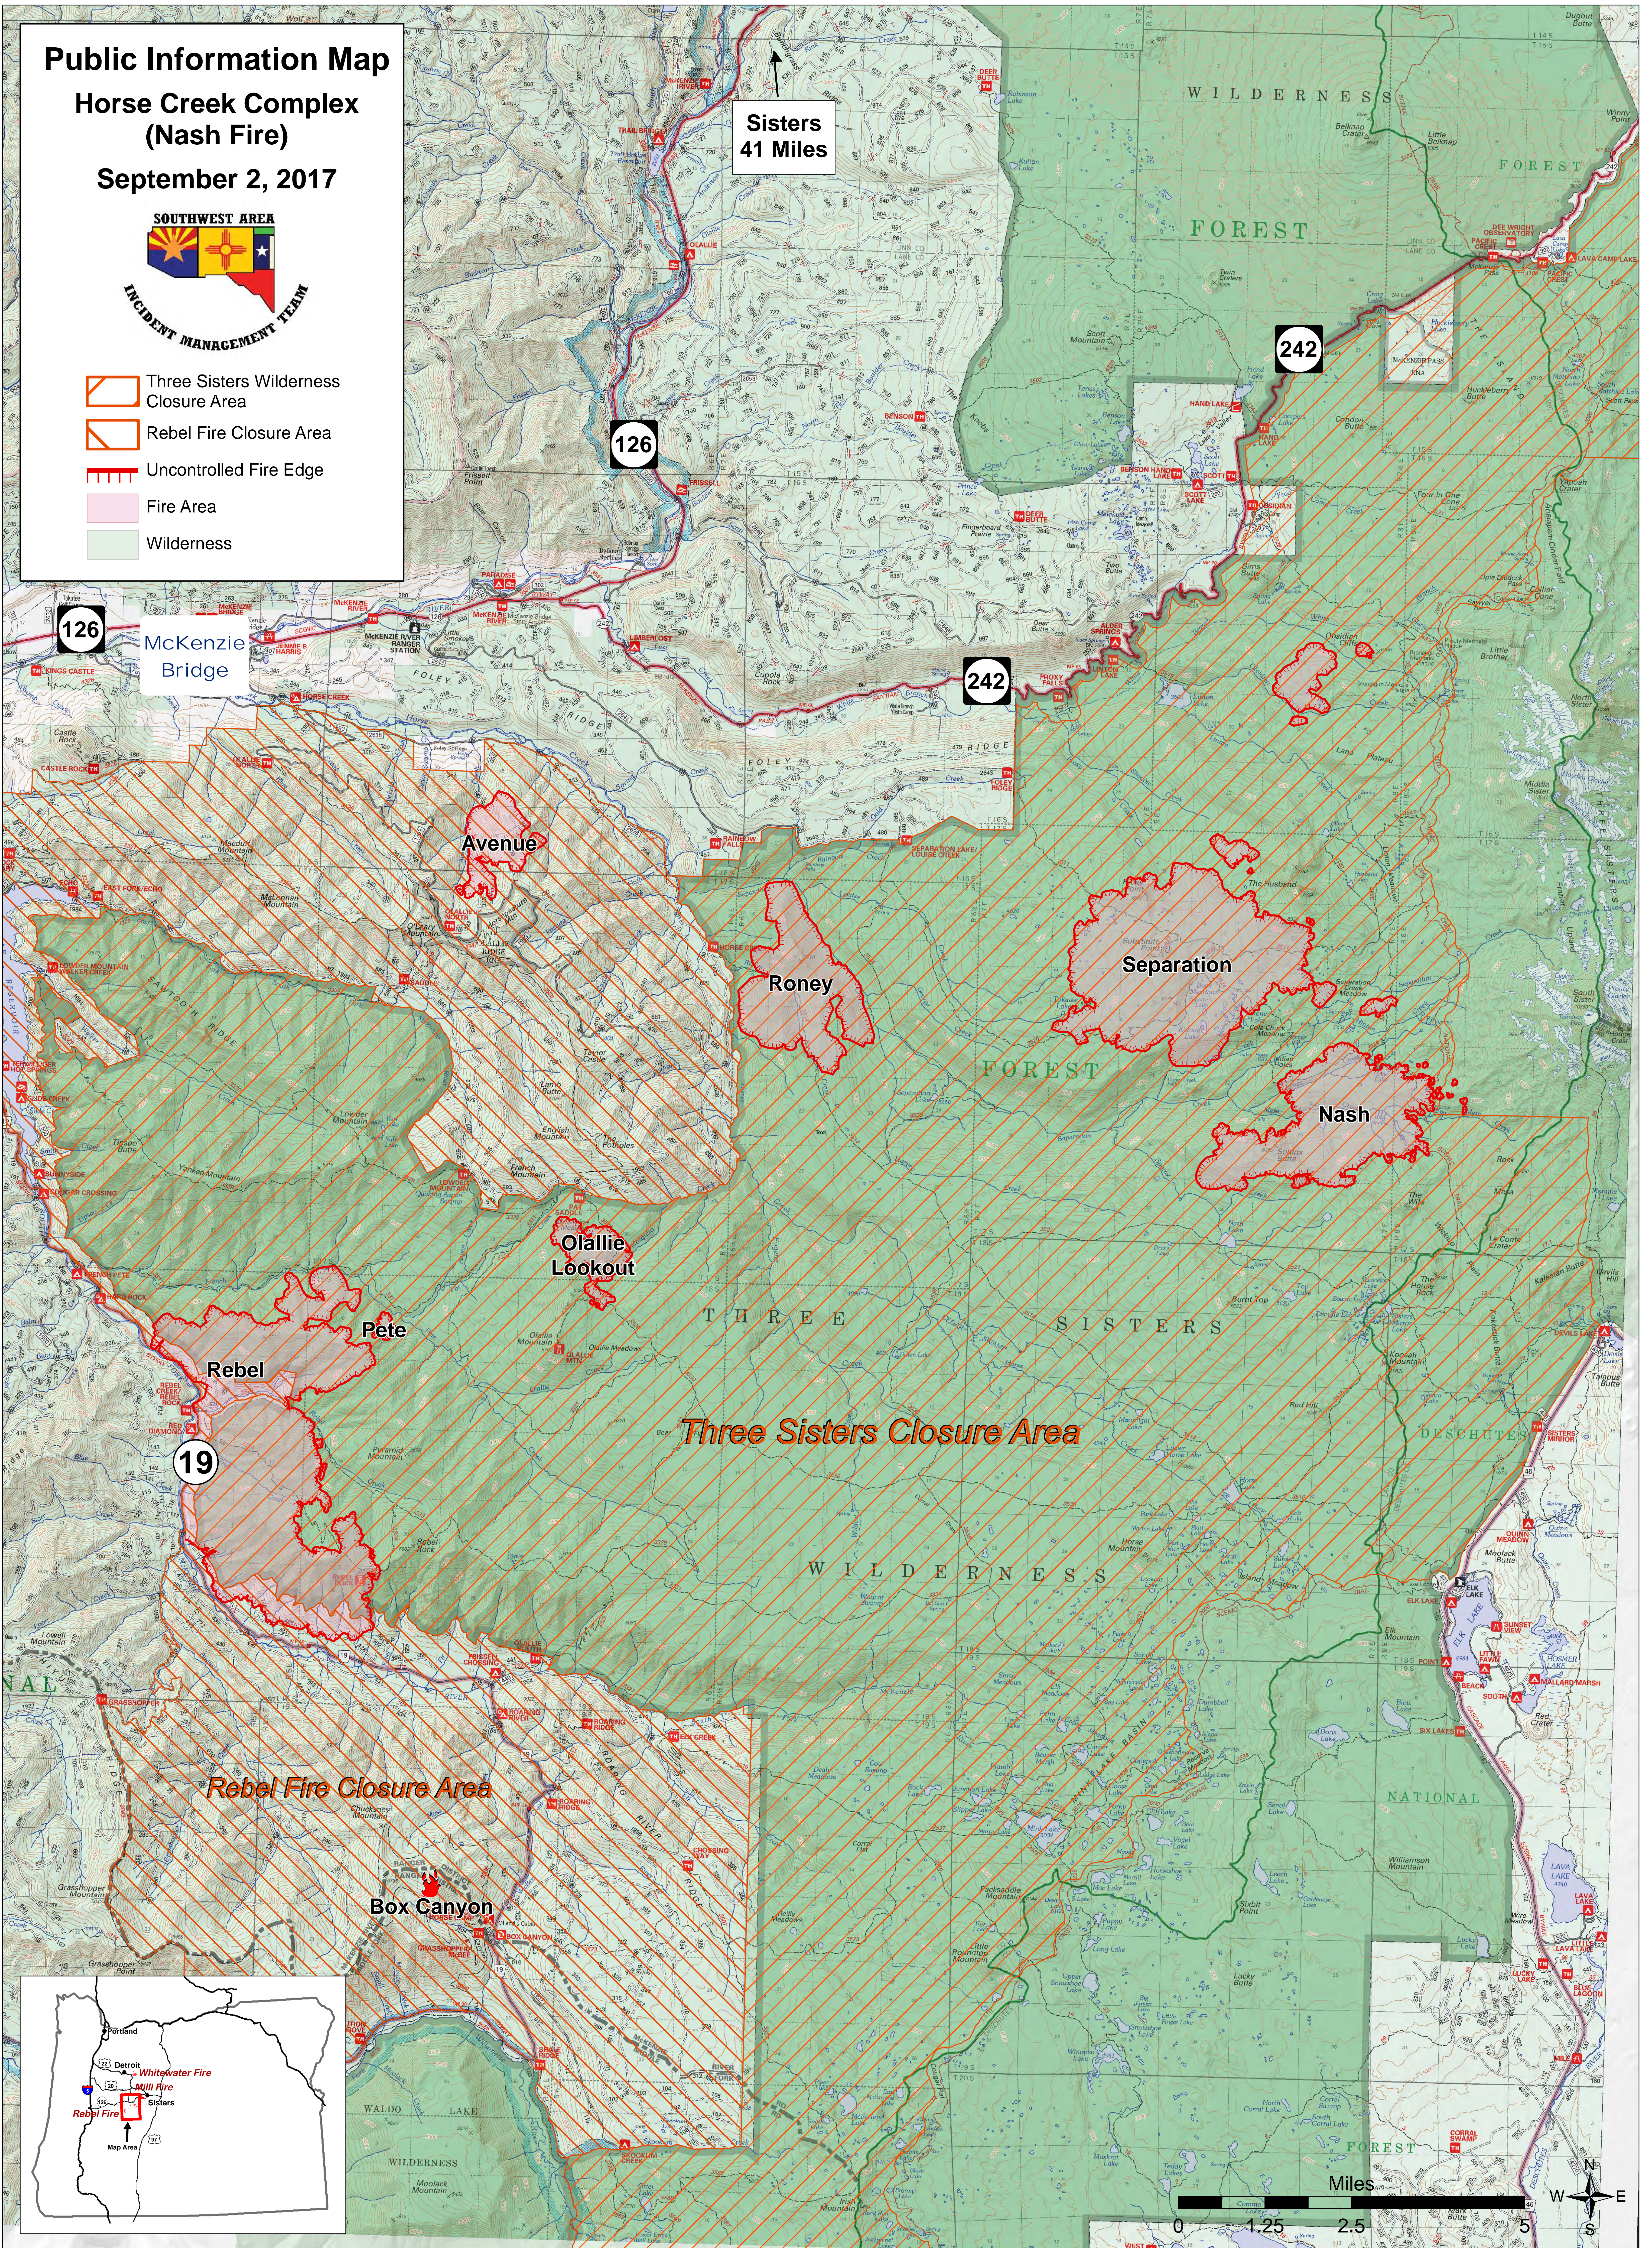

# Public Information Map

## Horse Creek Complex (Nash Fire)

September 2, 2017

SOUTHWEST AREA

INCIDENT MANAGEMENT TEAM

- Three Sisters Wilderness Closure Area
- Rebel Fire Closure Area
- Uncontrolled Fire Edge
- Fire Area
- Wilderness

Sisters  
41 Miles

126  
McKenzie  
Bridge

242

Avenue

Roney

Separation

Nash

Olallie  
Lookout

Pete

Rebel

19

Three Sisters Closure Area

Rebel Fire Closure Area

Box Canyon