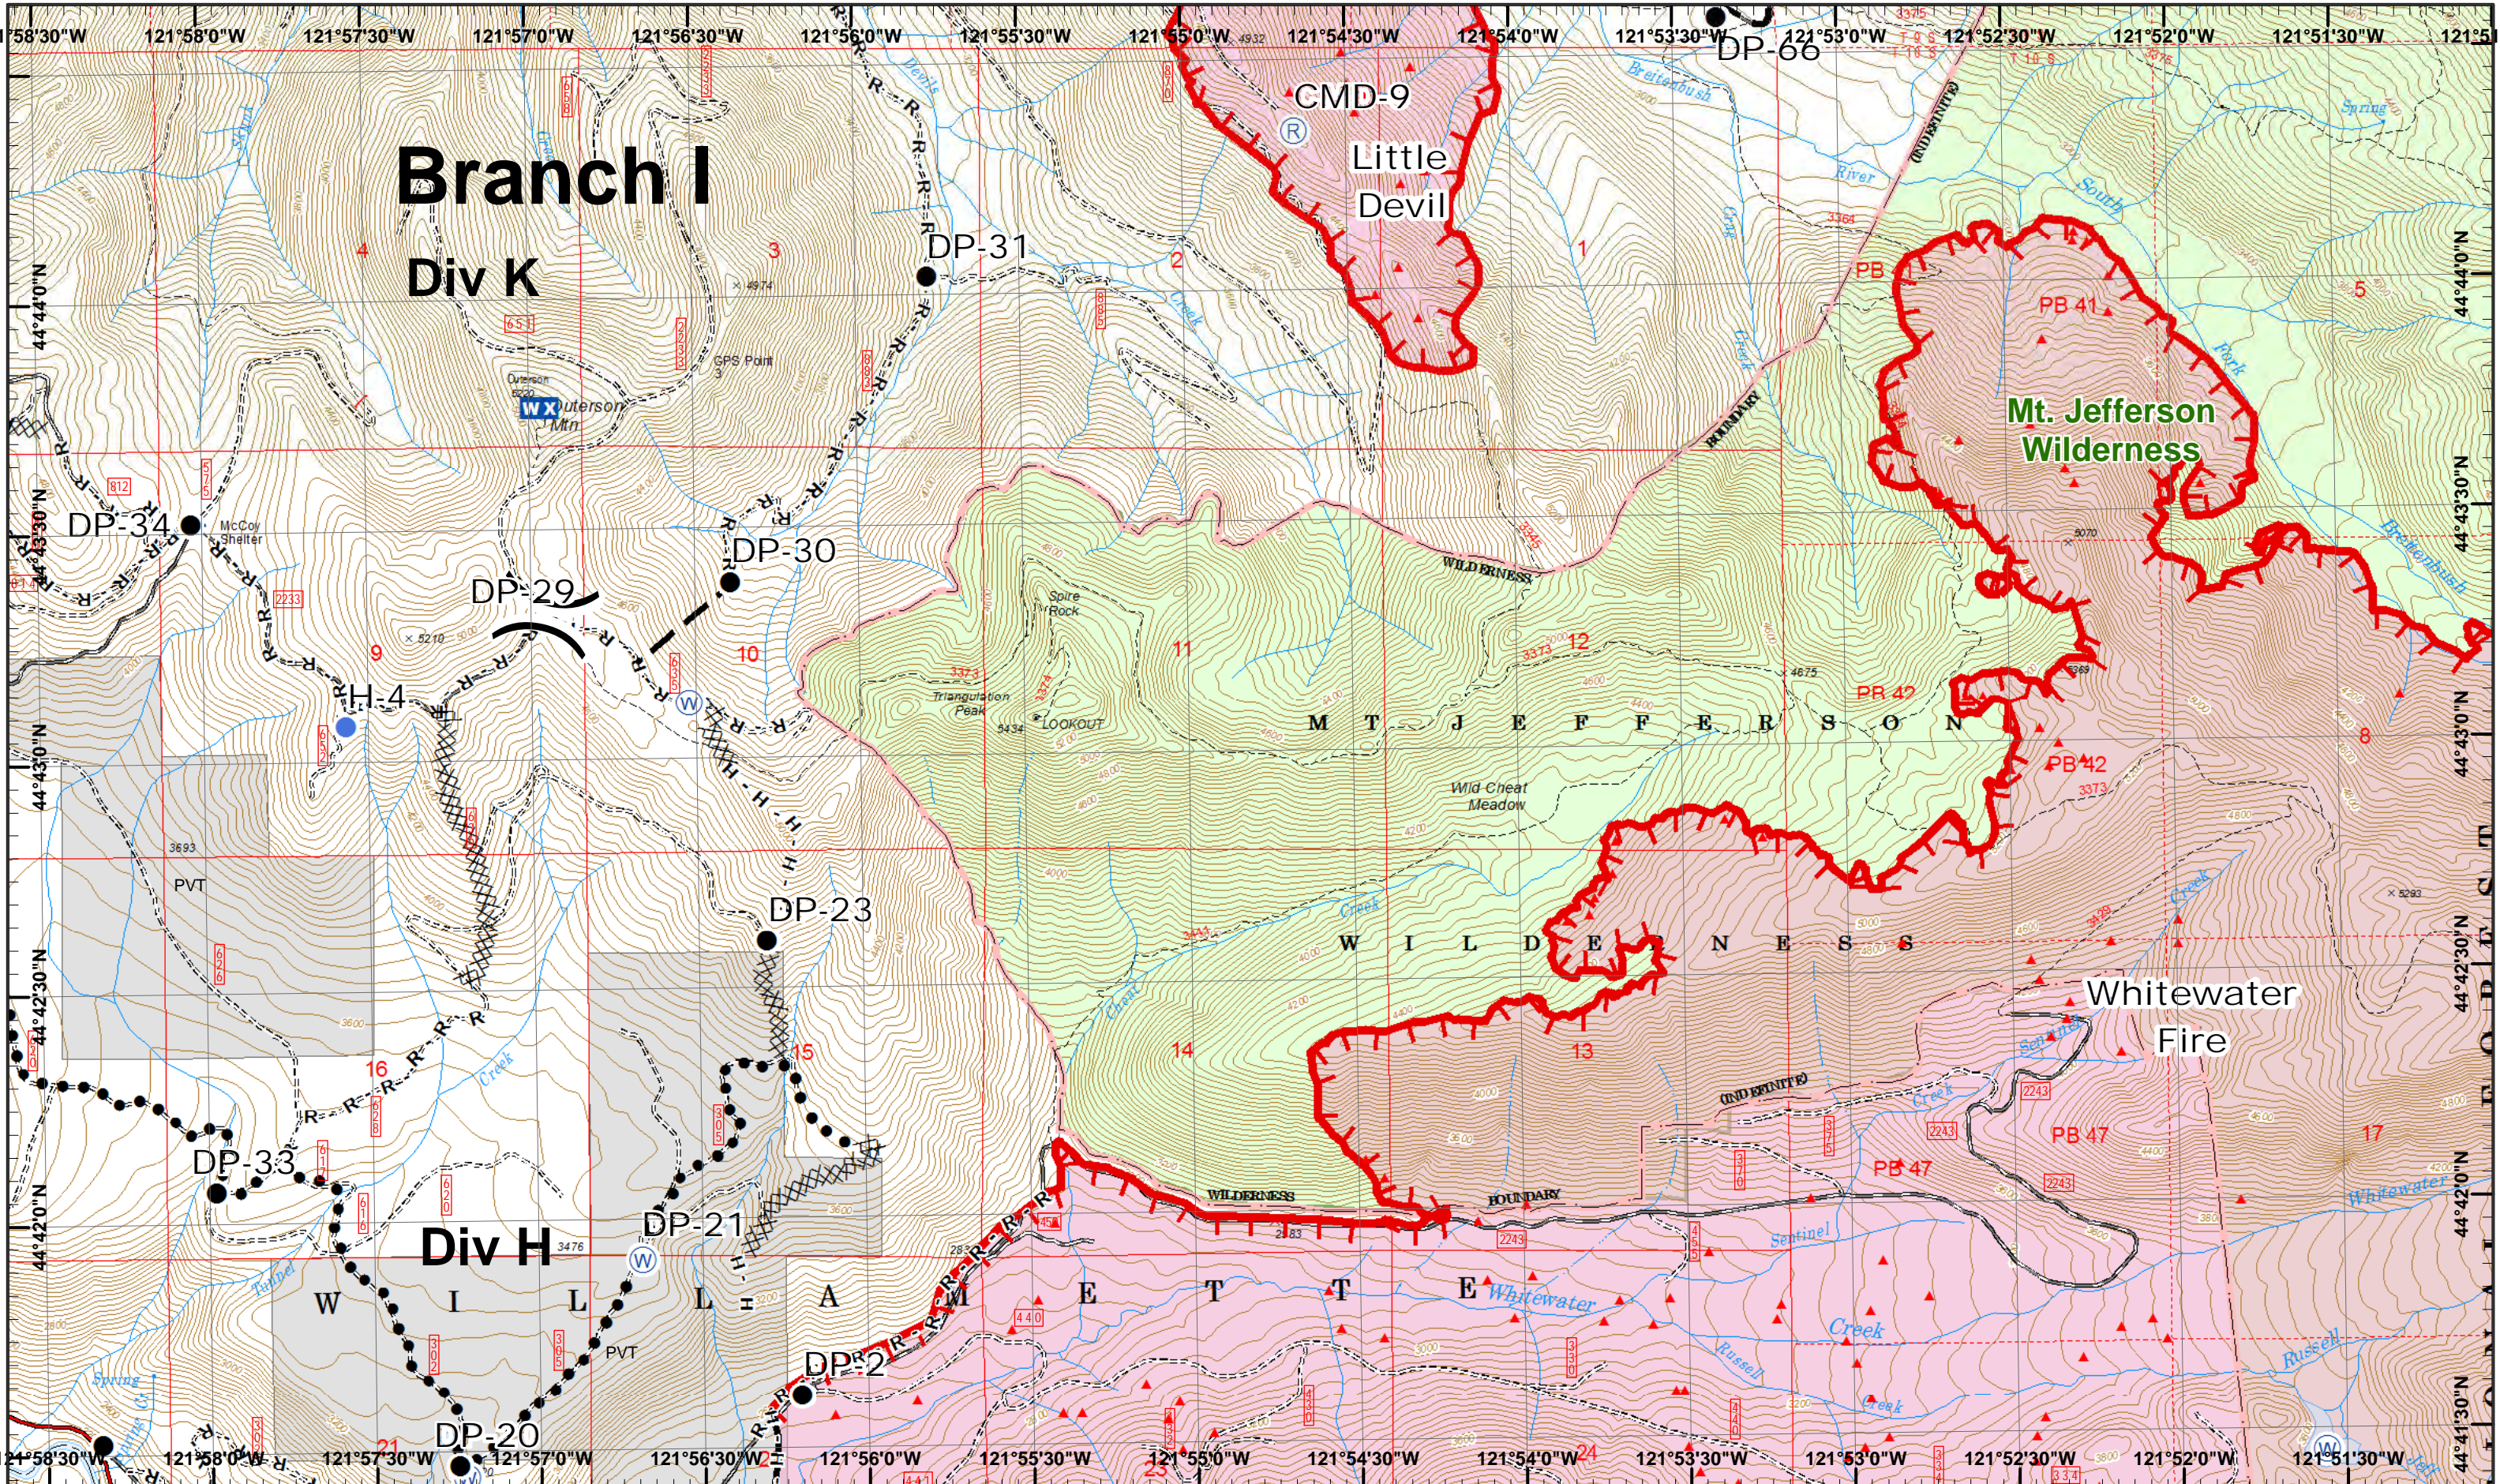

Branch I

Div K

Div H

CMD-9
Little Devil

Mt. Jefferson
Wilderness

Whitewater
Fire

Whitewater Incident
September 3, 2017

IR 9/2/2017 @ 0335
Whitewater Fire - 10,524 Acres
Little Devil Fire - 698 Acres
French Fire - 2 Acres
Scorpion Fire - 209 Acres
Map Created 9/2/2017 8:11:07 PM RDC

- Drop Point
- ▲ IR Heat Source
- Ⓡ Repeater
- Ⓜ Water Source
- Completed
- Helispot
- WX Mobile Weather
- Uncontrolled Fire

Powerline

1	2	3
4	5	6
7	8	9
10	11	12
13	14	15

Page 8
)(Division
][Branch