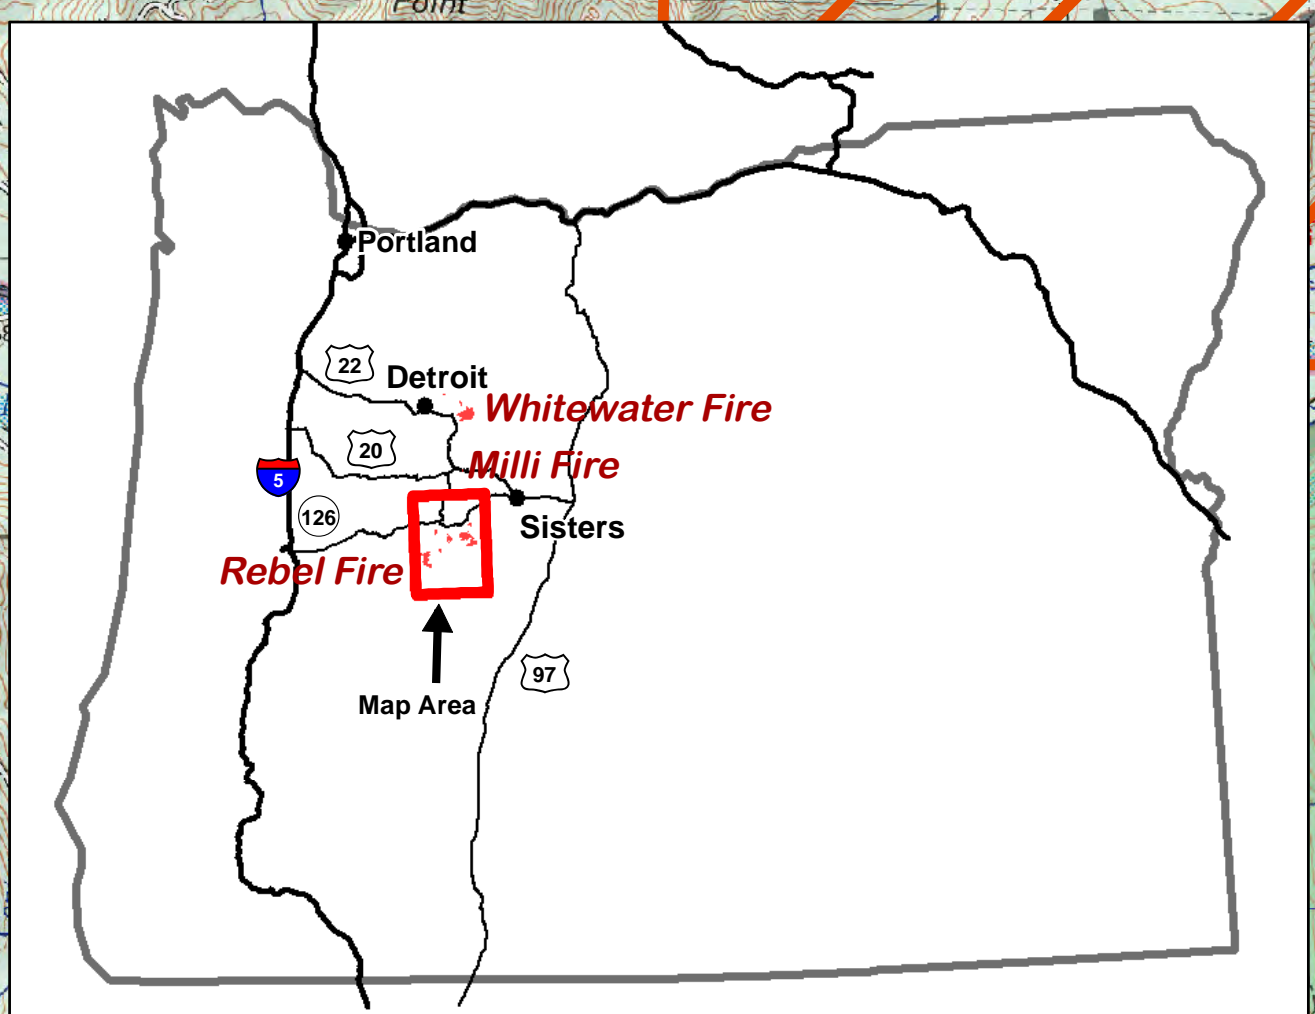

Public Information Map
Horse Creek Complex
Rebel, Pete,
Box Canyon and Nash Fires
September 3, 2017

SOUTHWEST AREA

INCIDENT MANAGEMENT TEAM

- Closure Area
- Fire Area
- Uncontrolled Fire Edge
- Completed Line
- Wilderness

Sisters
41 Miles

126

McKenzie
Bridge

242

Separation
Spot Fire

Avenue
Fire

Rebel Fire Closure Area

Roney
Fire

Separation
Fire

Nash
Fire

Olallie
Lookout
Fire

Pete
Fire

Rebel
Fire

THREE SISTERS
Wilderness Closure Area

19

Box Canyon