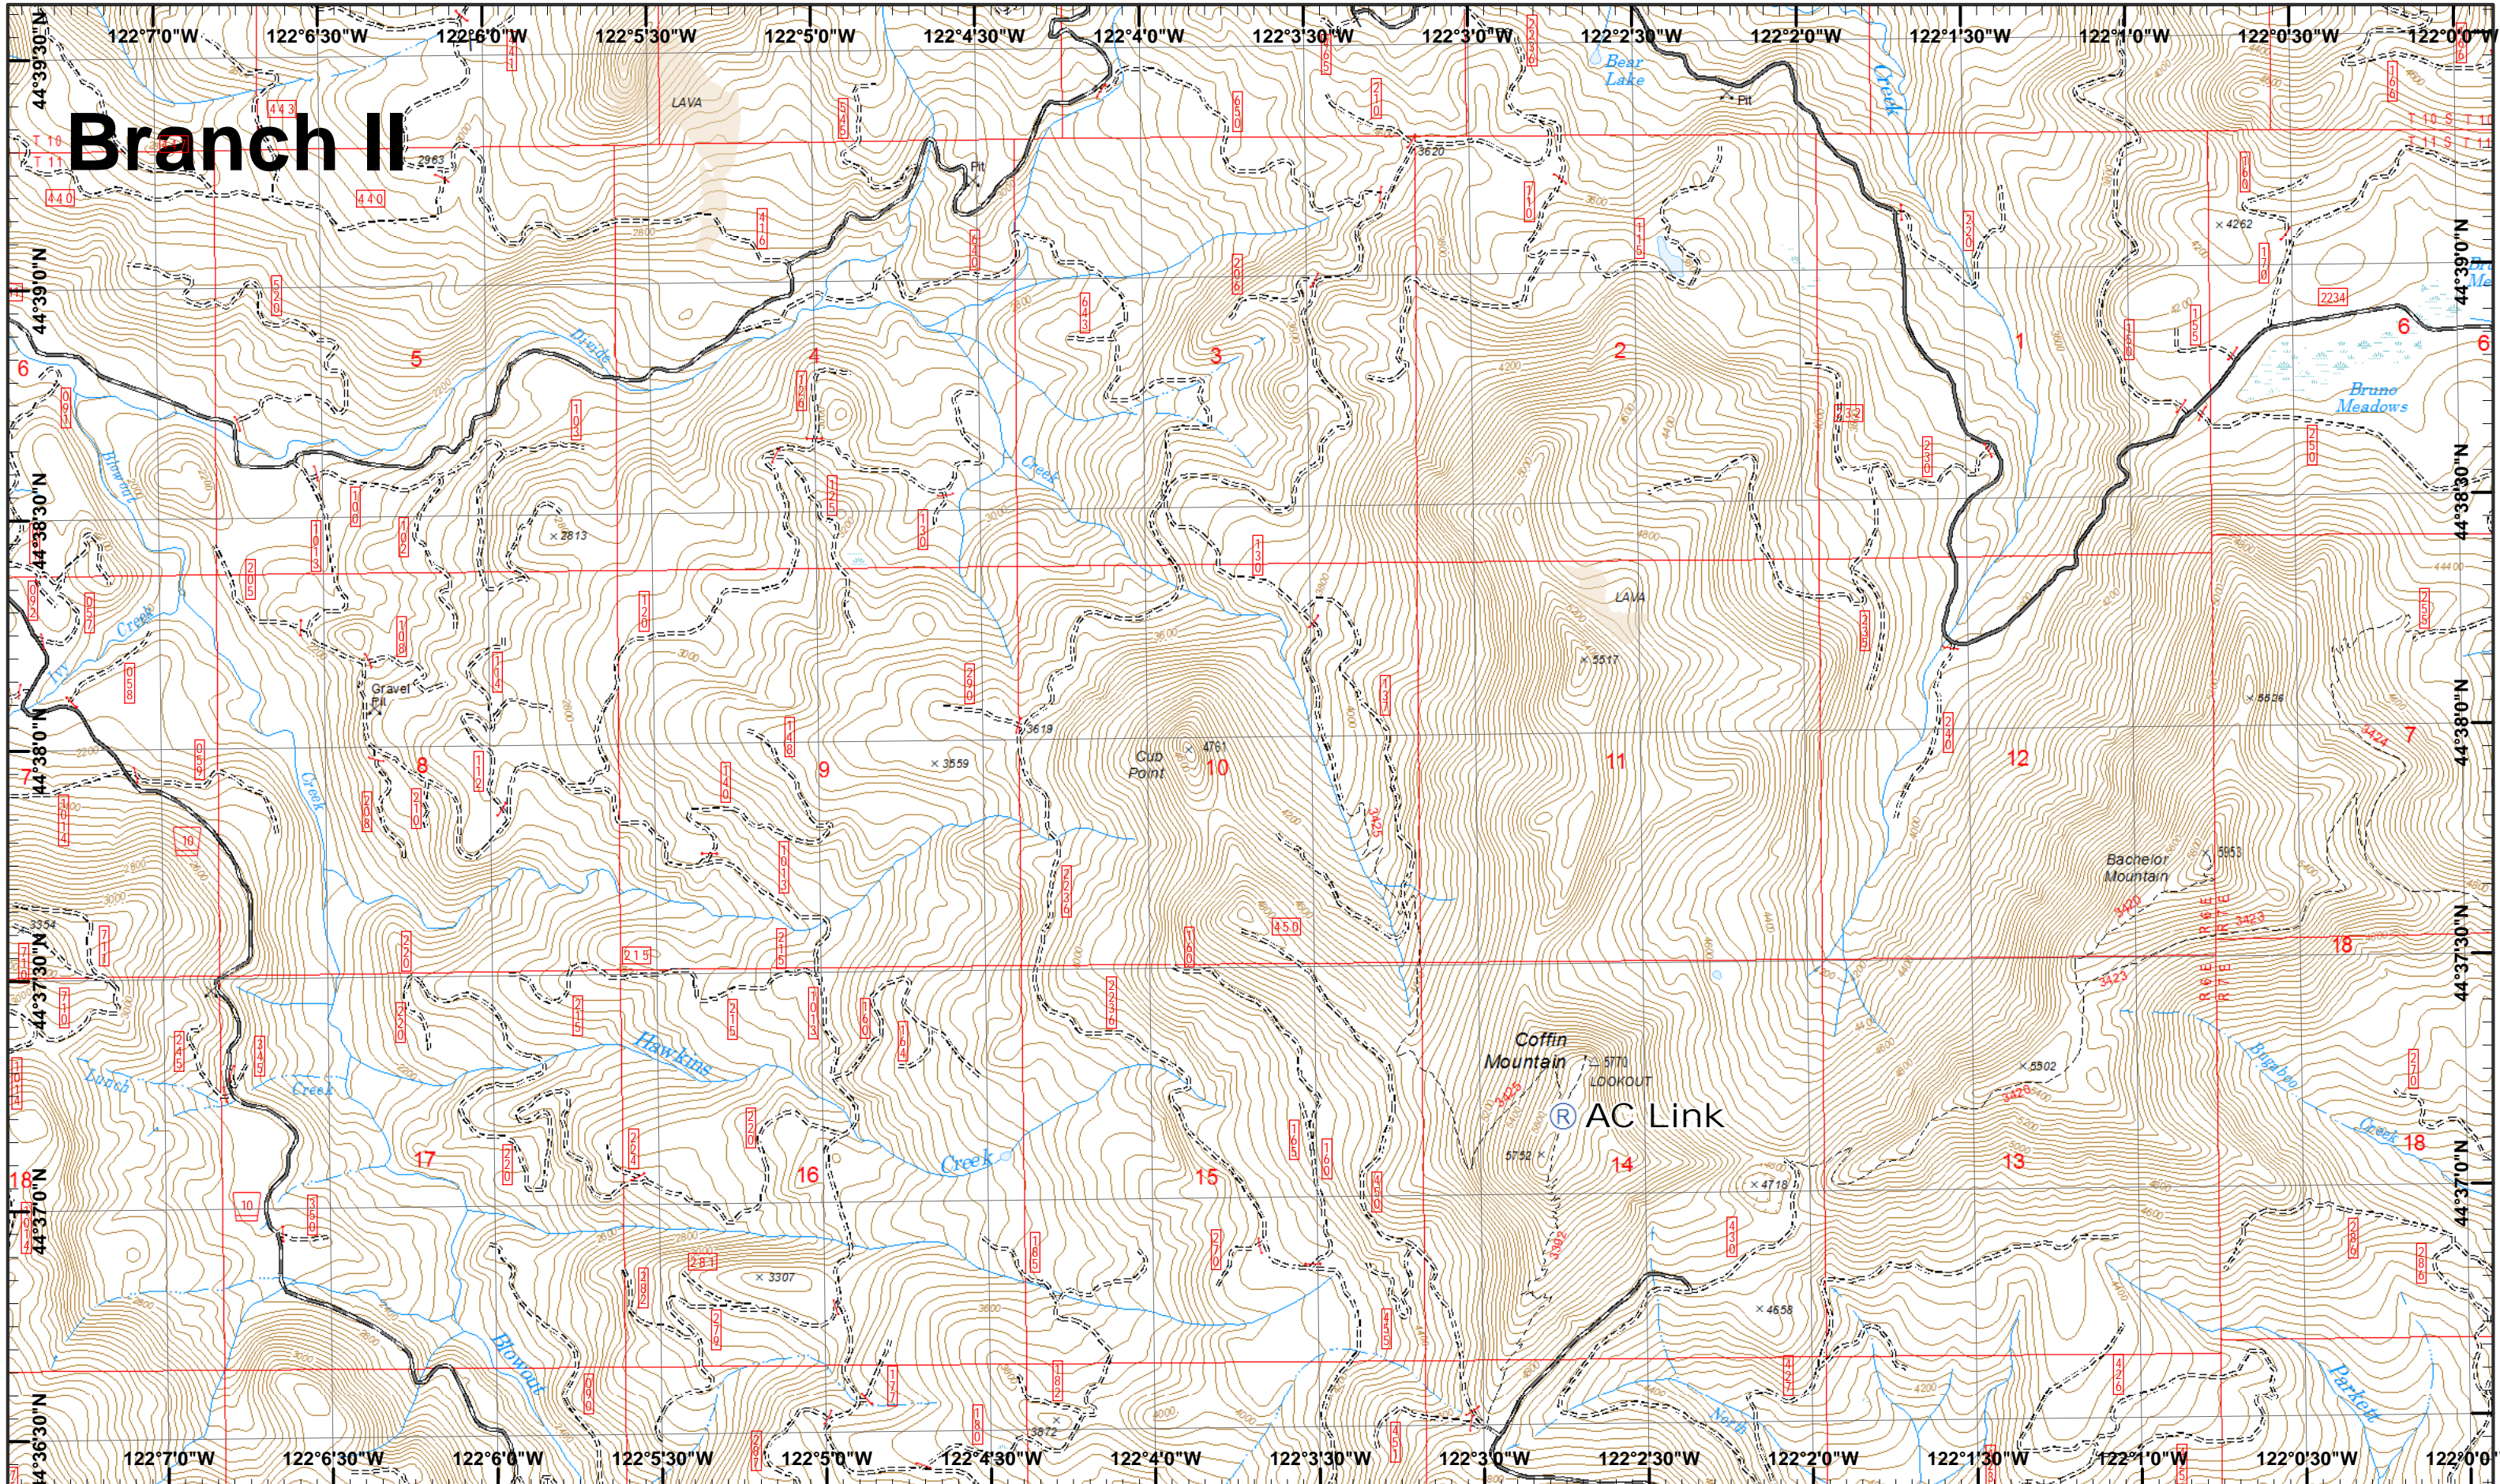

Branch II

Whitewater Incident
September 5, 2017

GIS Est. 9/4/2017 1600
Whitewater Fire - 10,624 Acres
Little Devil Fire - 1,068 Acres
French Fire - 2 Acres
Scorpion Fire - 360 Acres

Map Created 9/4/2017 8:14:31 PM RDC

1	2	3
4	5	6
7	8	9
10	11	12
13	14	15