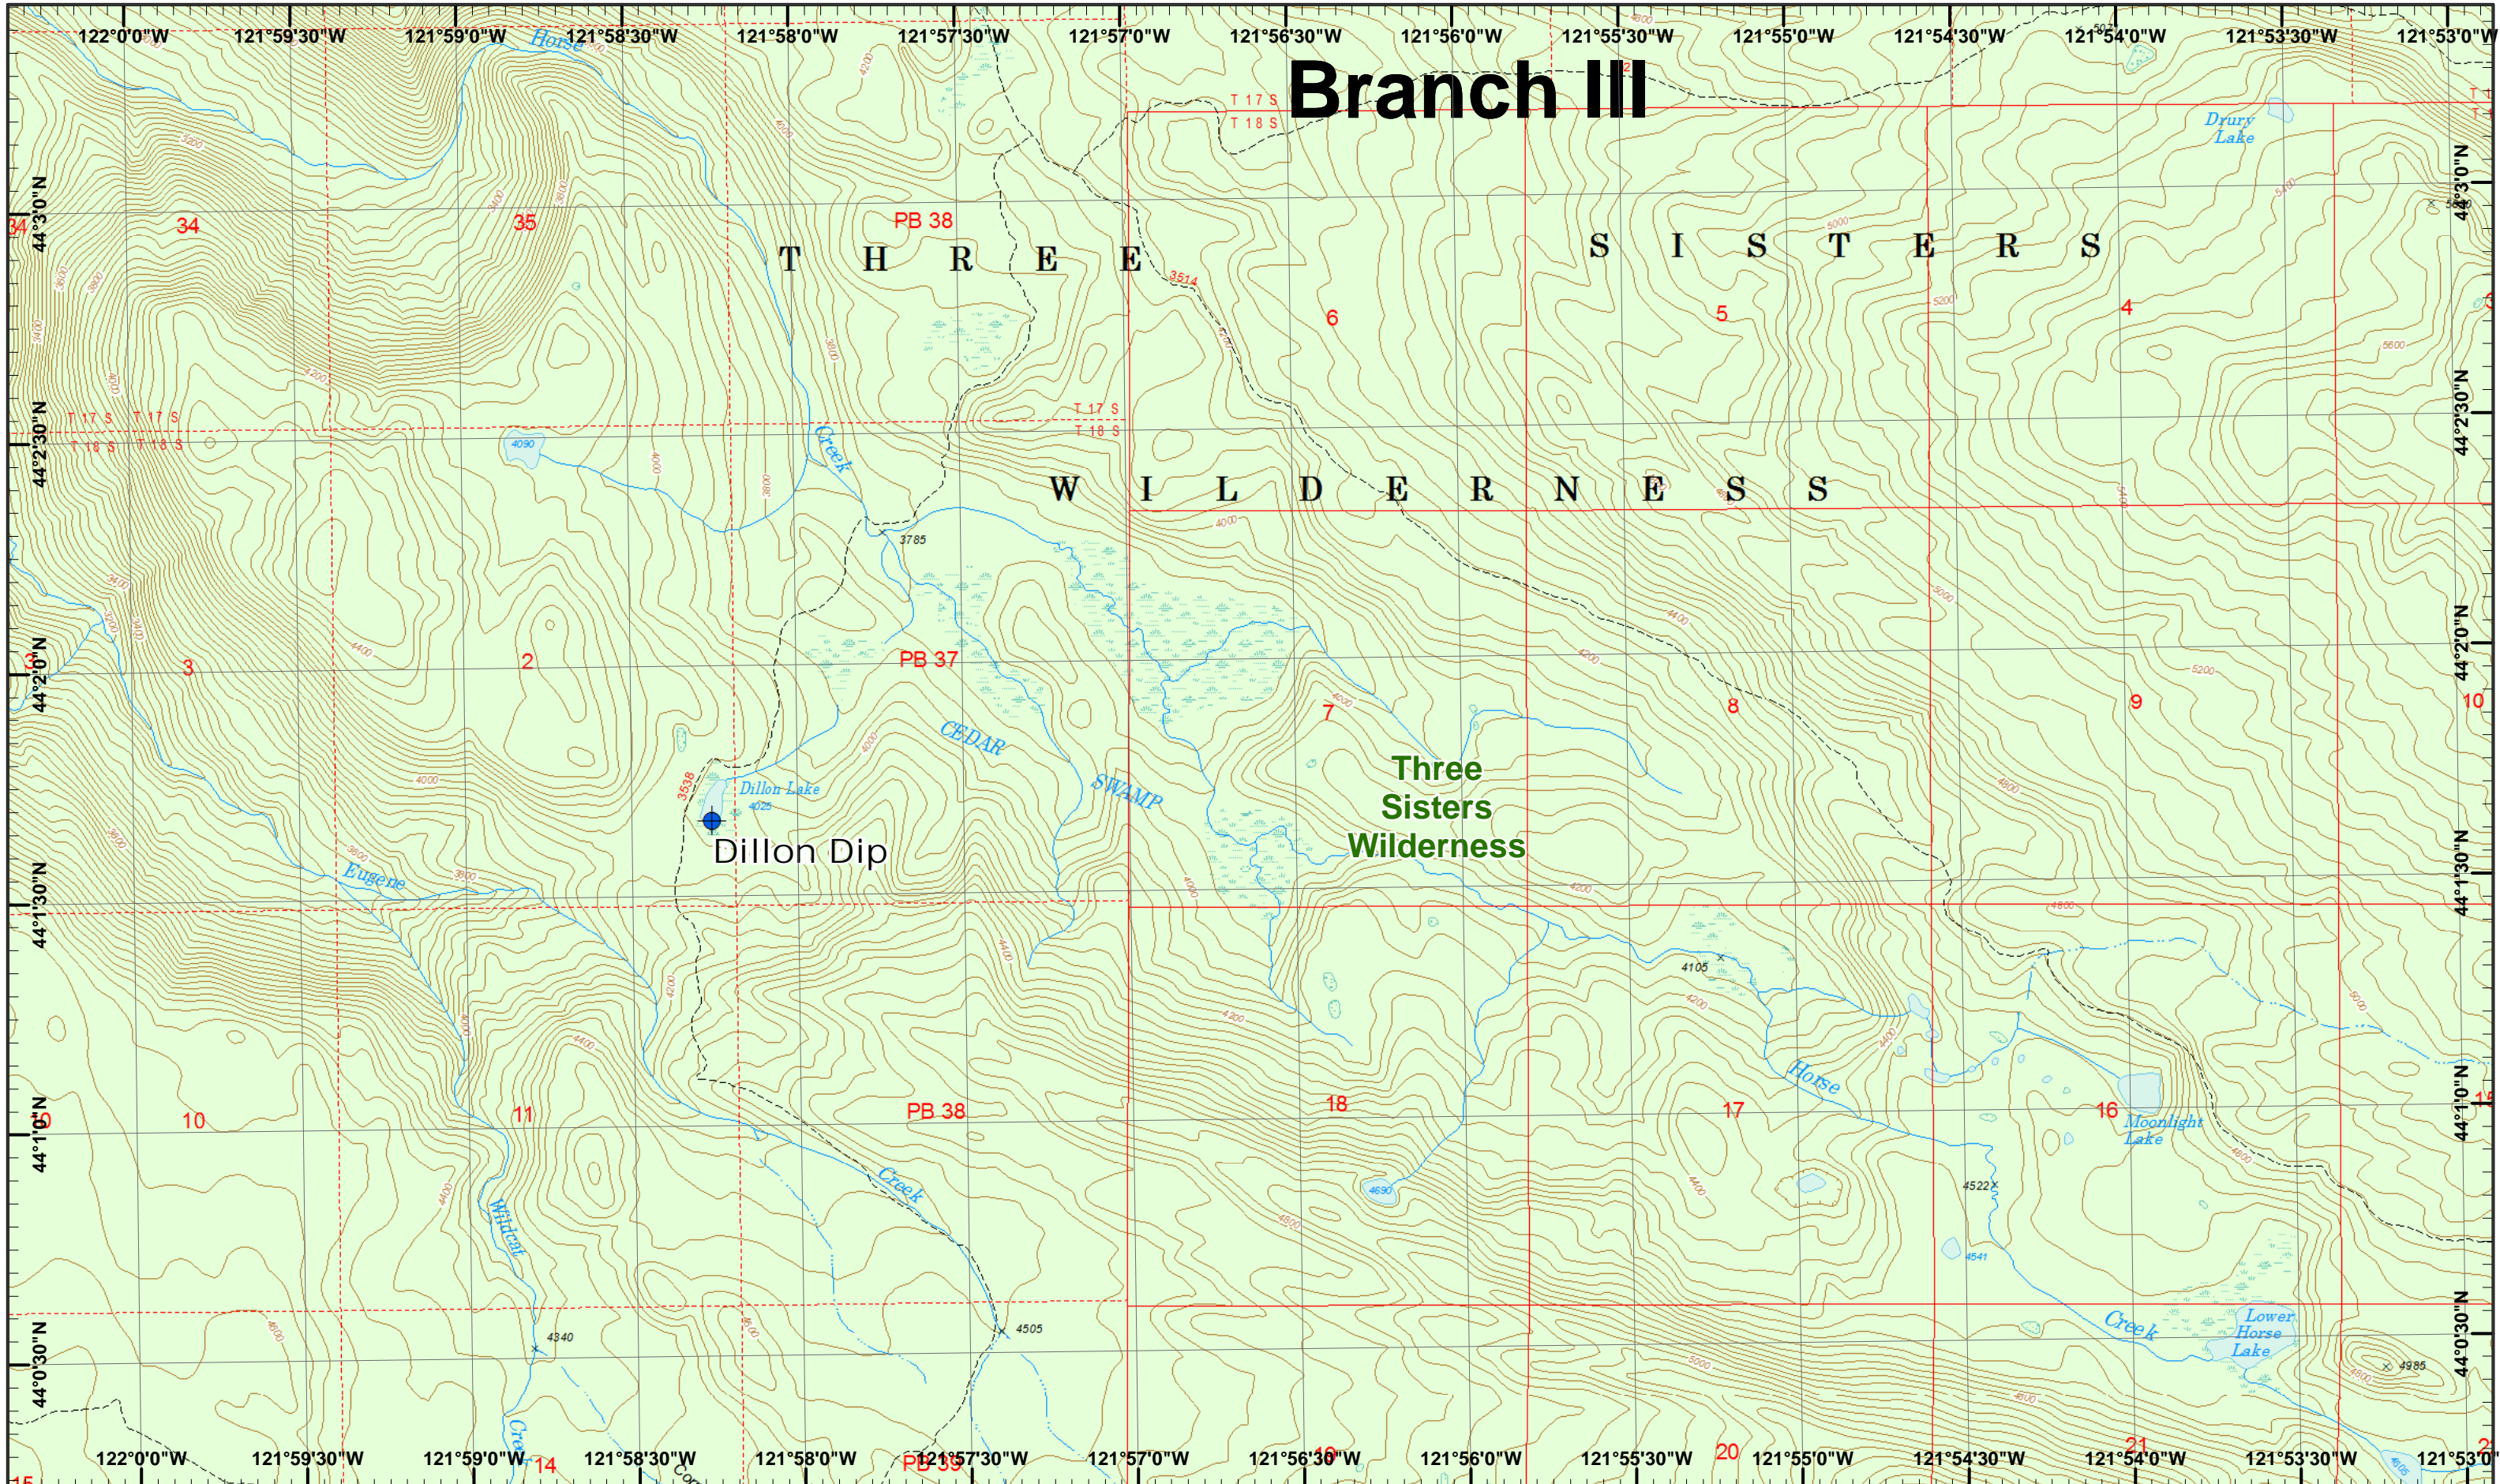

# Branch III

Rebel, Pete  
Horse Creek  
September 5, 2017

GIS Est. 9/4/2017 1600  
Rebel Fire - 7,354 Acres  
Pete Fire - 51 Acres  
Ollie Lookout Fire - 832 Acres  
Roney Fire - 2,483 Acres  
Separation Fire - 8,958 Acres  
Avenue Fire - 1,196 Acres  
Nash Fire - 3,994 Acres

Dip Site

1	2	3	4
5	6	7	8
9	10	11	12
13	14	15	16
17	18	19	20

Page 15  
Division  
Branch