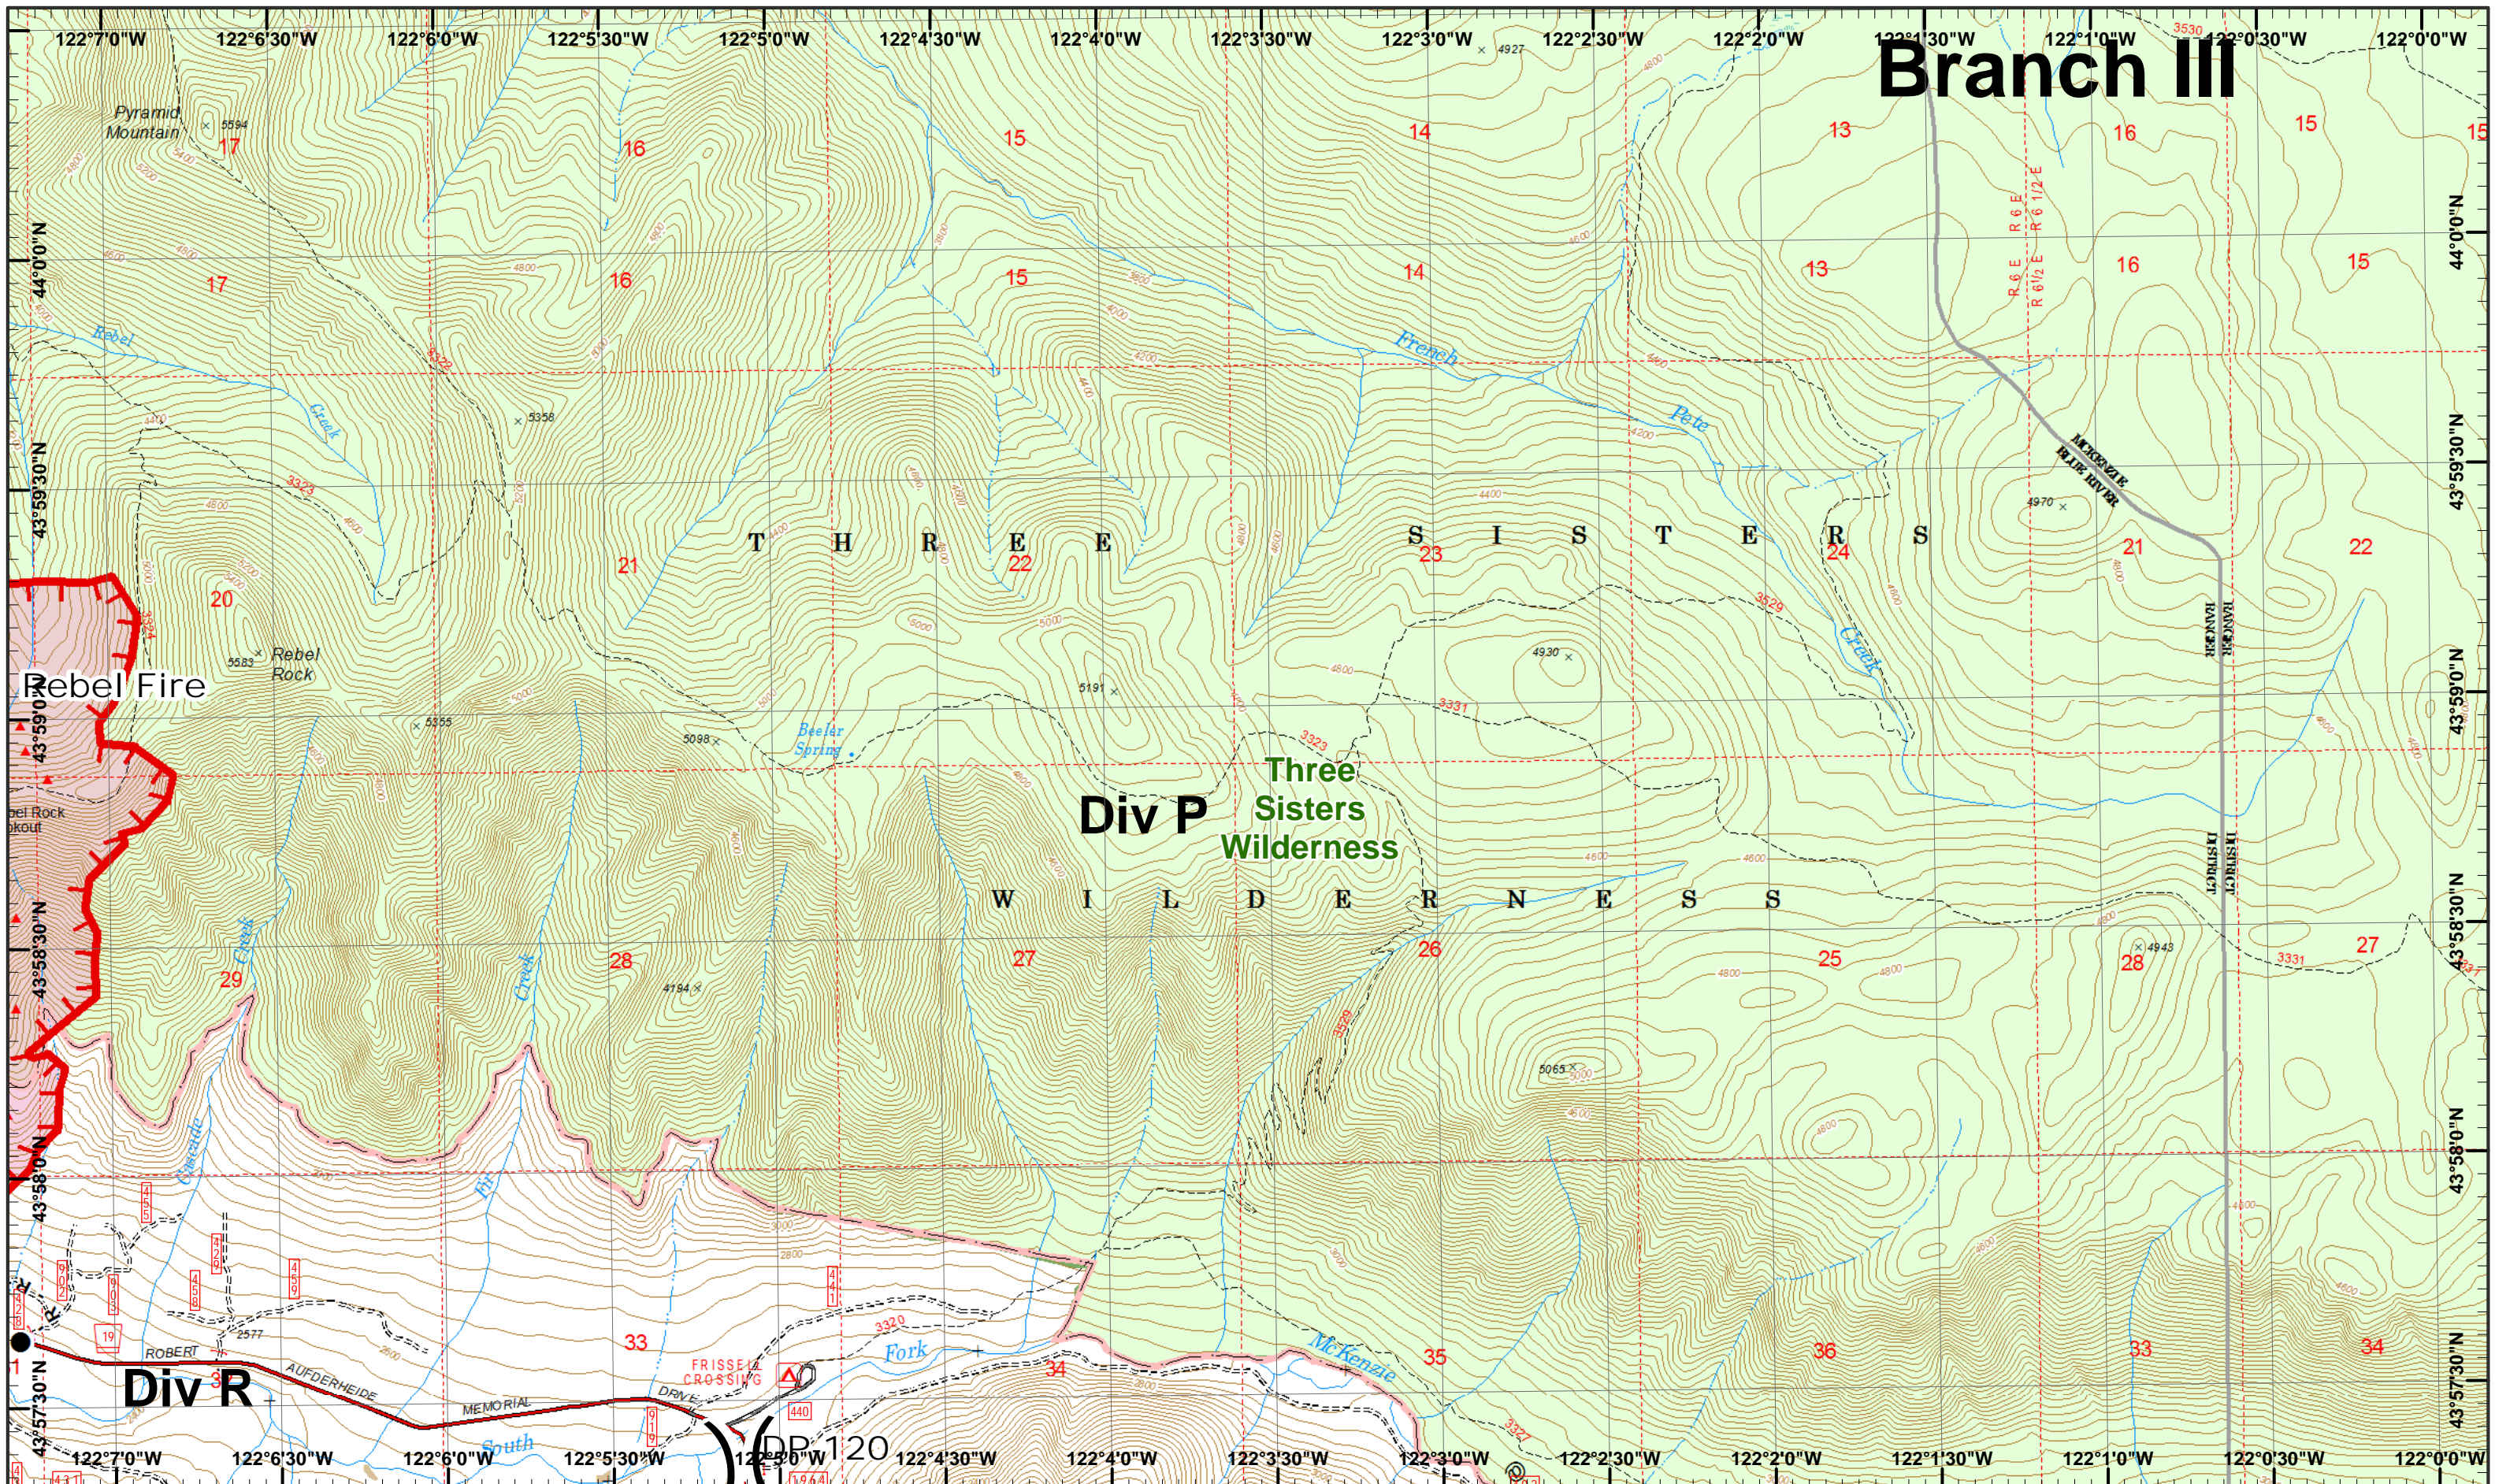

Branch III

**Rebel, Pete
Horse Creek**
September 5, 2017

GIS Est. 9/4/2017 1600
Rebel Fire - 7,354 Acres
Pete Fire - 51 Acres
Chaille Lookout Fire - 832 Acres
Roney Fire - 2,483 Acres
Separation Fire - 8,958 Acres
Avenue Fire - 1,196 Acres
Nash Fire - 3,994 Acres

0 0.25 0.5 Miles

Drop Point

IR Heat Source R

Uncontrolled Fire

Road as Line

Page 17

)(Division
)(Branch