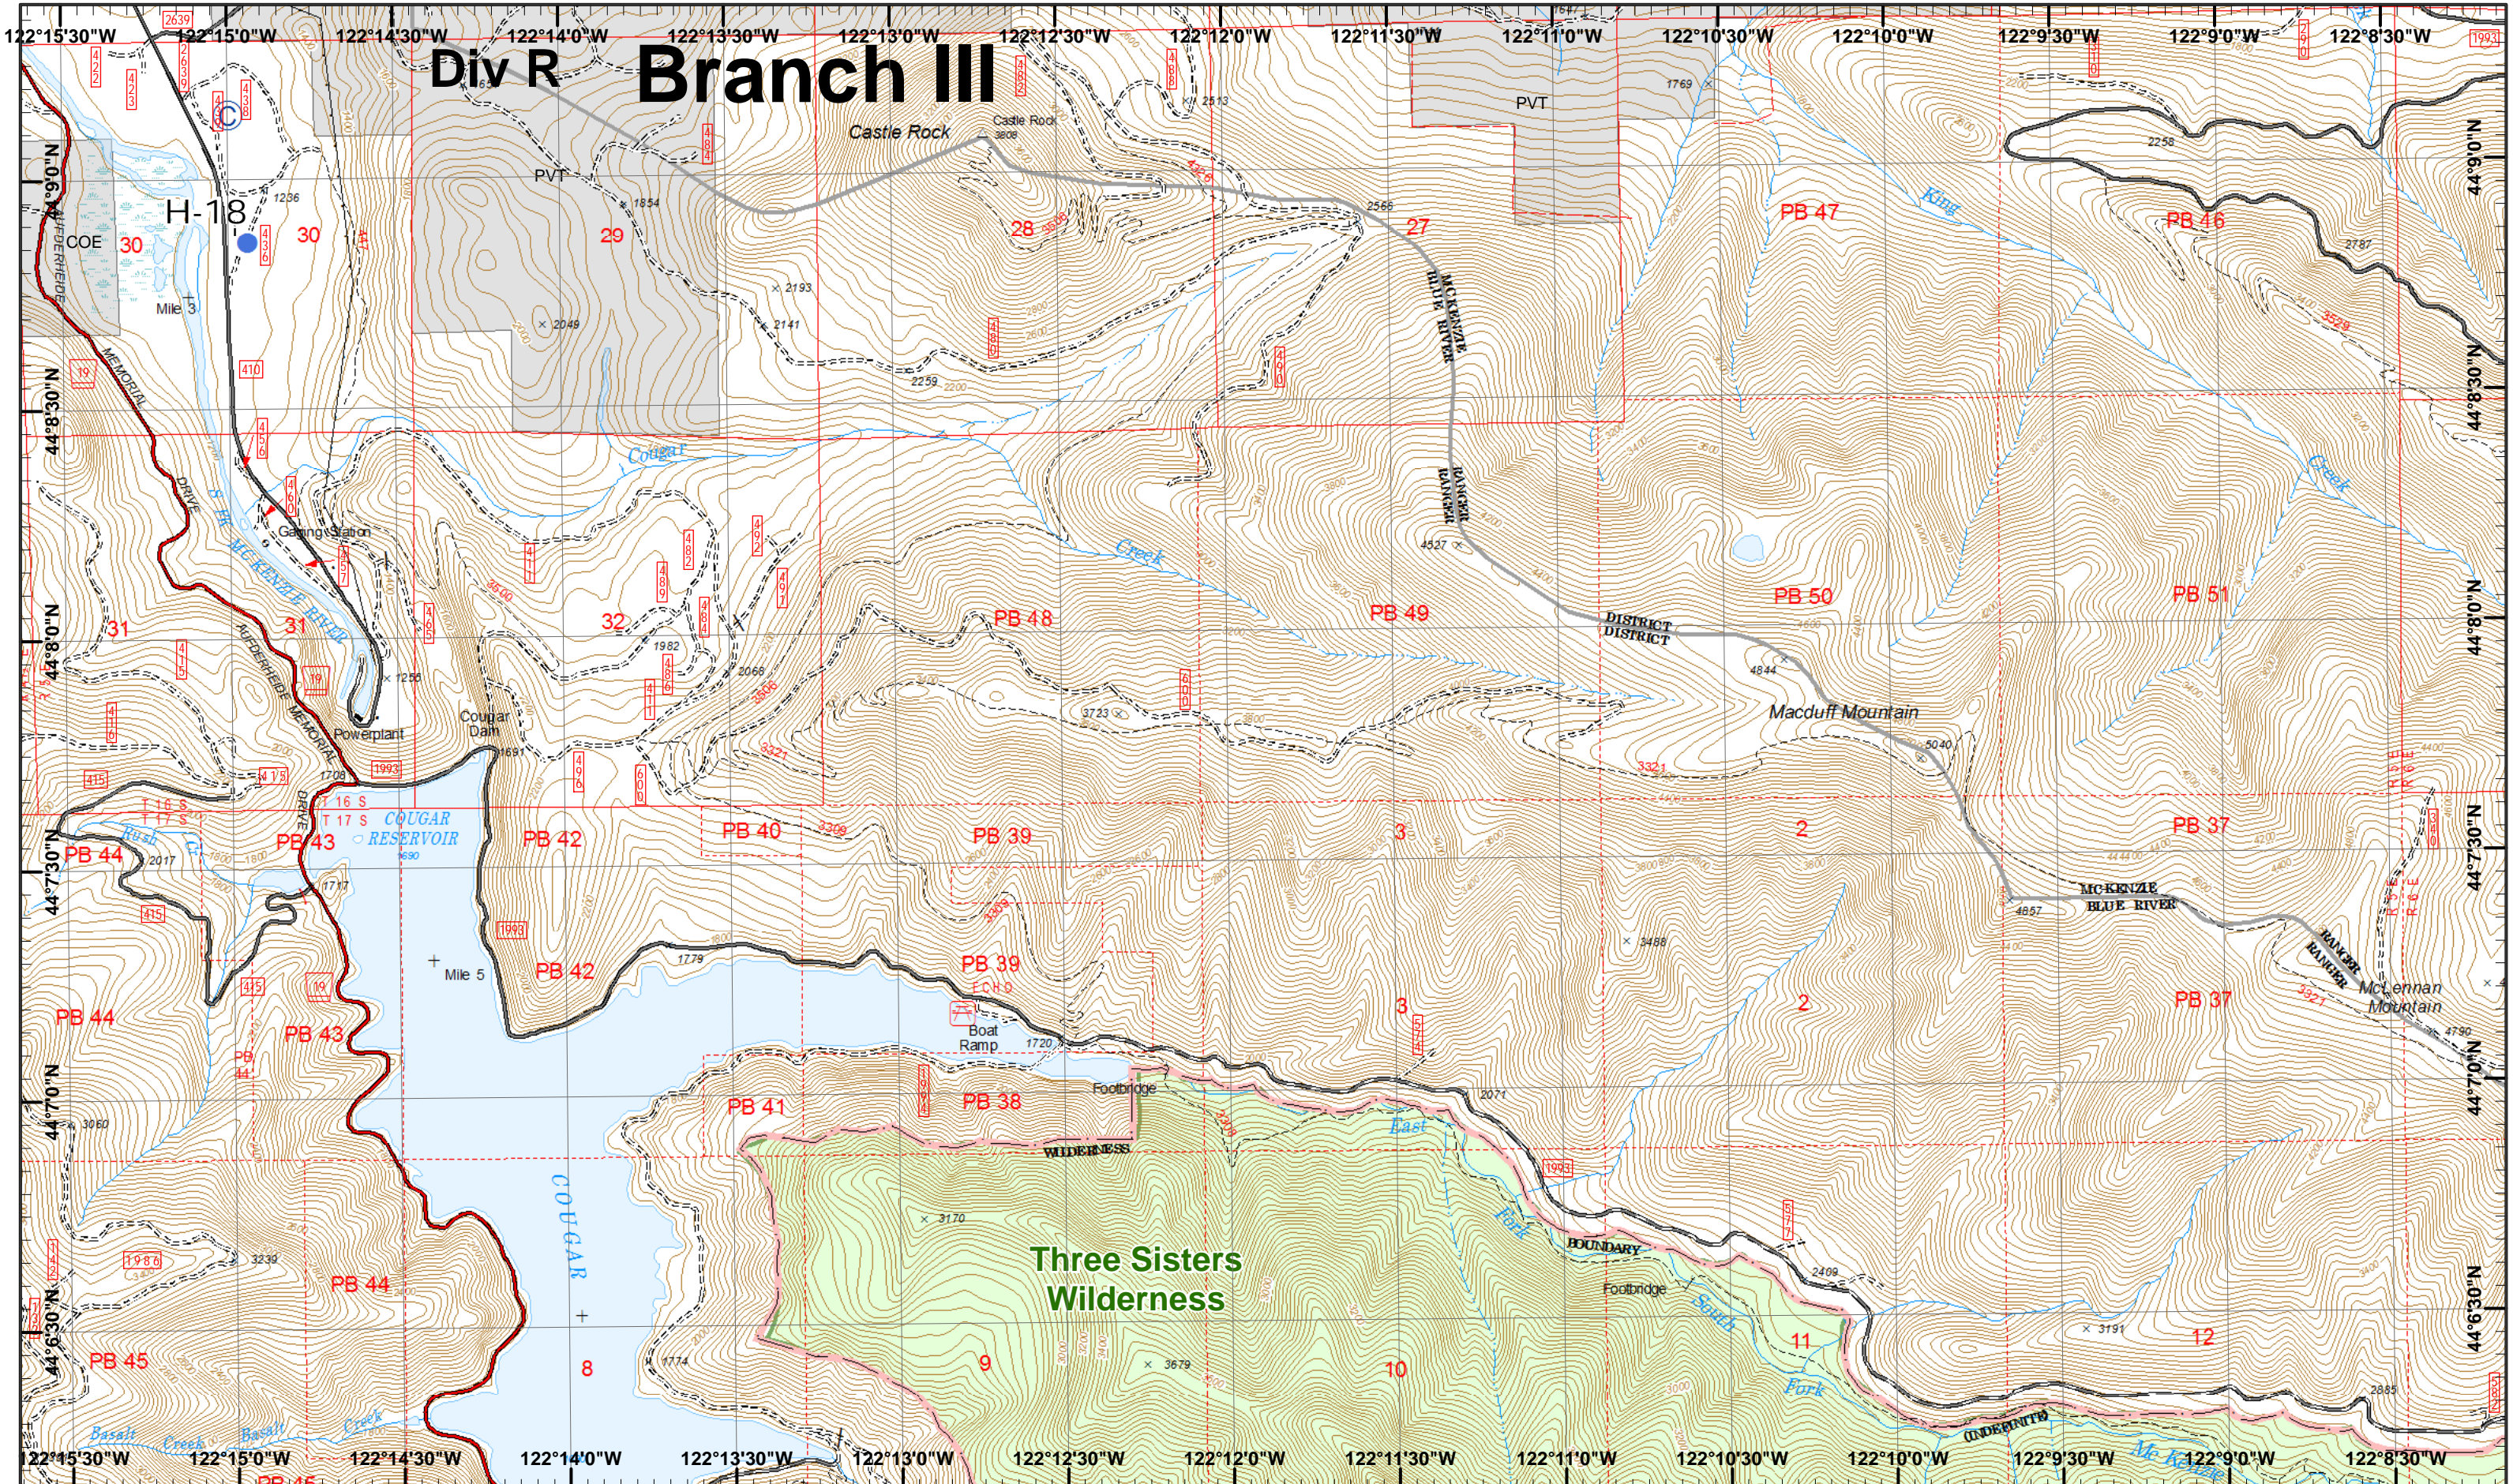

Div R Branch III

Rebel, Pete
Horse Creek
September 5, 2017

GIS Est. 9/4/2017 1600
Rebel Fire - 7,354 Acres
Pete Fire - 51 Acres
Challe Lookout Fire - 832 Acres
Roney Fire - 2,483 Acres
Separation Fire - 8,958 Acres
Avenue Fire - 1,196 Acres
Nash Fire - 3,994 Acres

Map Created 9/4/2017 7:59:24 PM RDC

0 0.25 0.5 Miles

© Camp ● Helispot

1	2	3	4
5	6	7	8
9	10	11	12
13	14	15	
16	17		