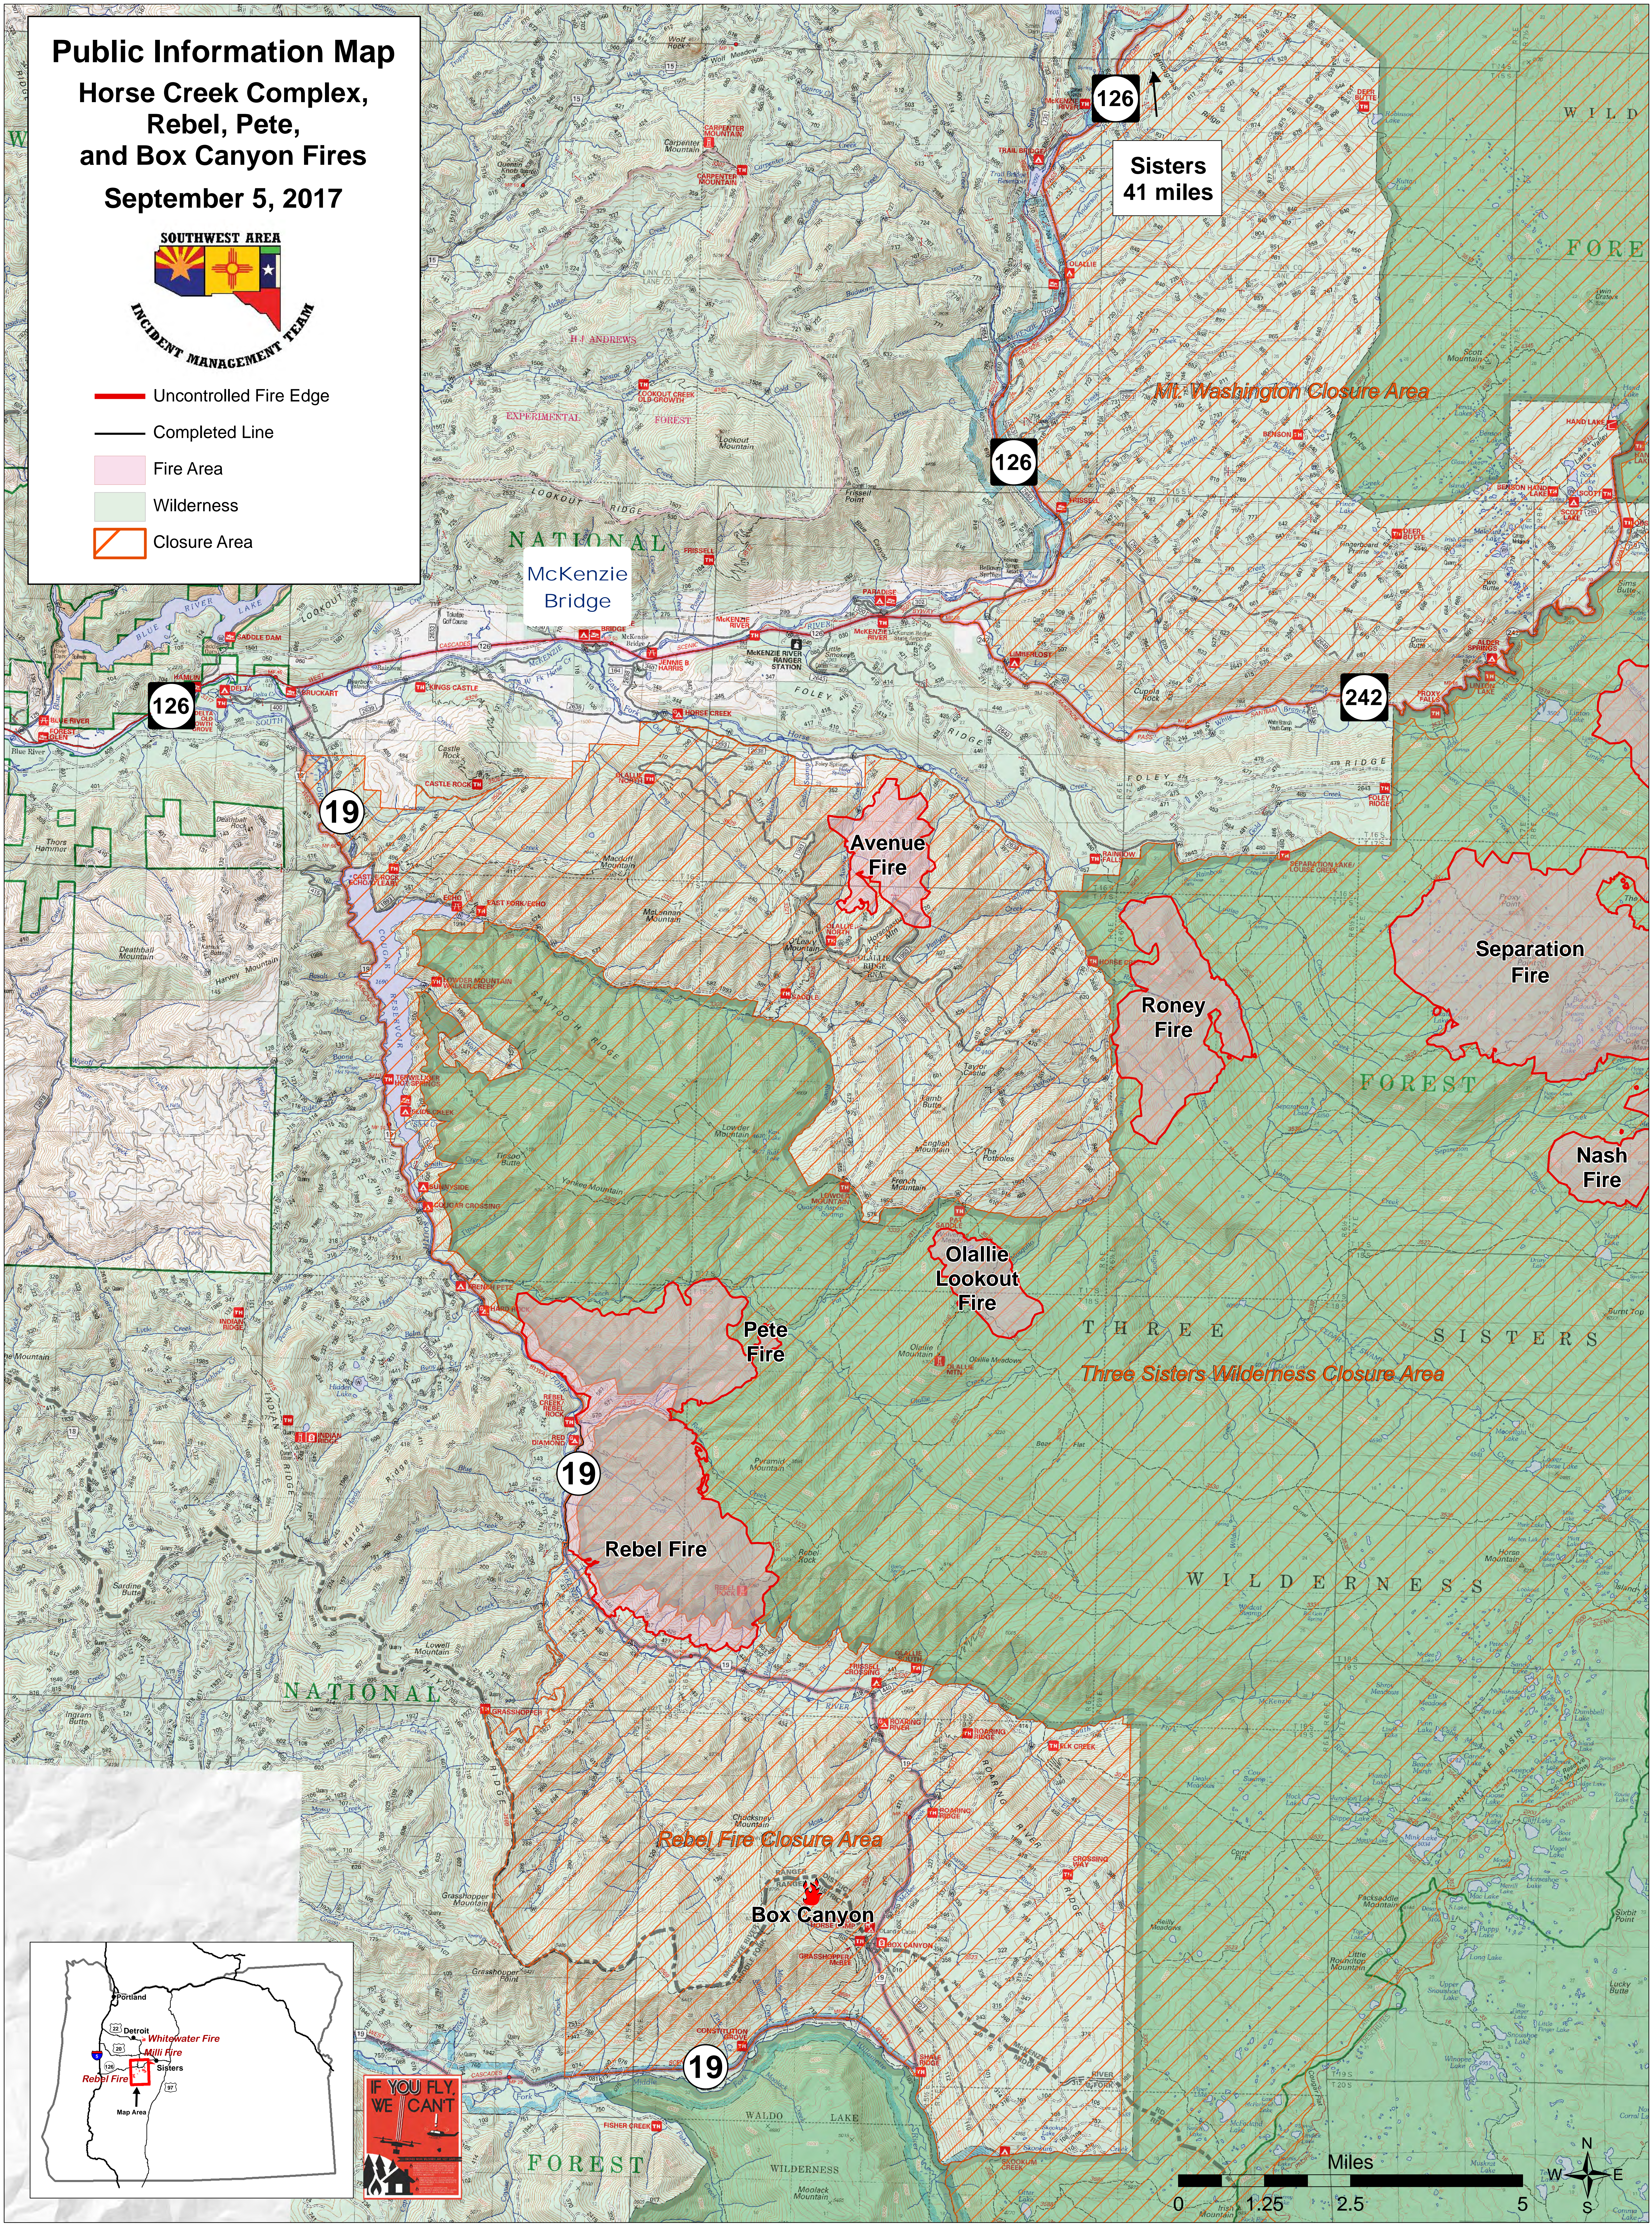

# Public Information Map

## Horse Creek Complex, Rebel, Pete, and Box Canyon Fires

September 5, 2017

SOUTHWEST AREA

INCIDENT MANAGEMENT TEAM

- Uncontrolled Fire Edge
- Completed Line
- Fire Area
- Wilderness
- Closure Area

McKenzie  
Bridge

126

Sisters  
41 miles

126

242

126

19

Avenue  
Fire

Roney  
Fire

Separation  
Fire

Nash  
Fire

Olallie  
Lookout  
Fire

Pete  
Fire

19

Rebel  
Fire

Box Canyon

Miles