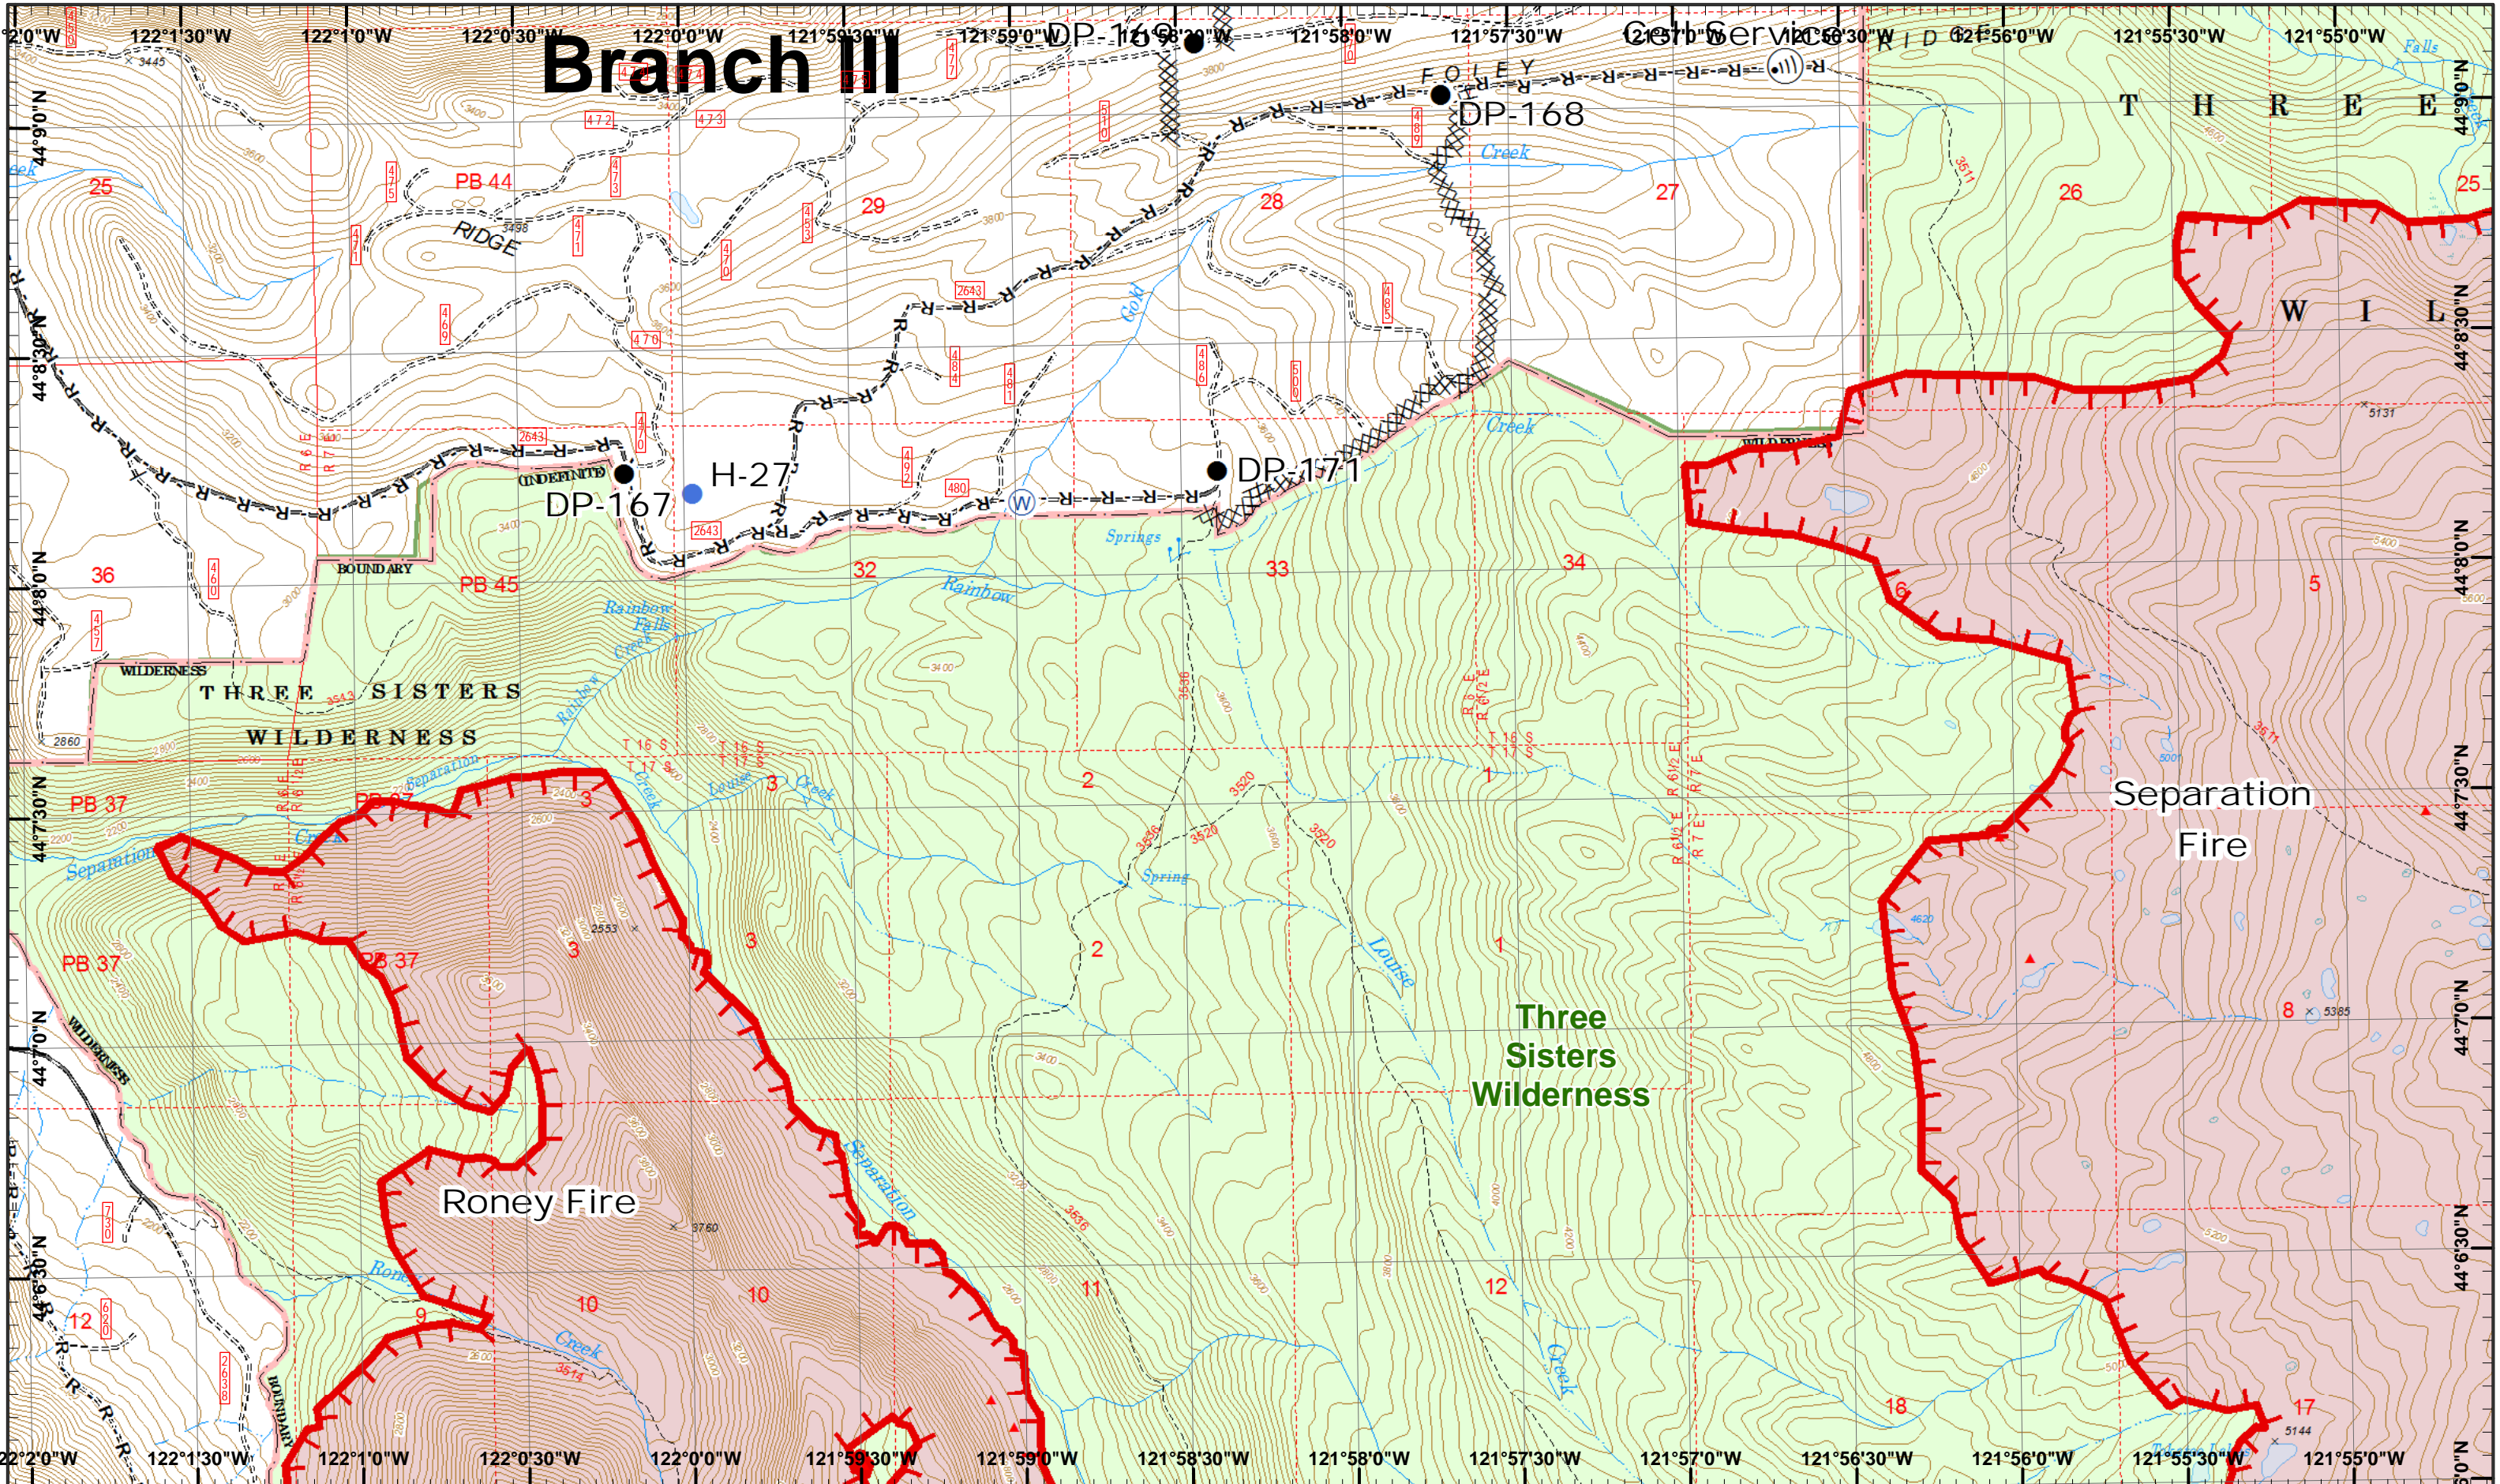

Branch III

T H R E E

W I L D

Separation
Fire

Roney Fire

Three
Sisters
Wilderness

Rebel, Pete
Horse Creek
September 6, 2017

GIS Est. 9/5/2017 1500
Rebel Fire - 7,417 Acres
Pete Fire - 51 Acres
Ollie Lookout Fire - 1,095 Acres
Roney Fire - 2,660 Acres
Separation Fire - 15,759 Acres
Avenue Fire - 1,196 Acres
Nash Fire - 5,167 Acres
Map Created 9/5/2017 8:02:46 PM RDC

- North
- Drop Point
- IR Heat Source
- Internet Access
- Water Source
- Completed Dozer R - Road as Line
- Helispot
- Uncontrolled Fire

1	2	3
4	5	6
7	8	9
10	11	12
13	14	15
16	17	18
19	20	21