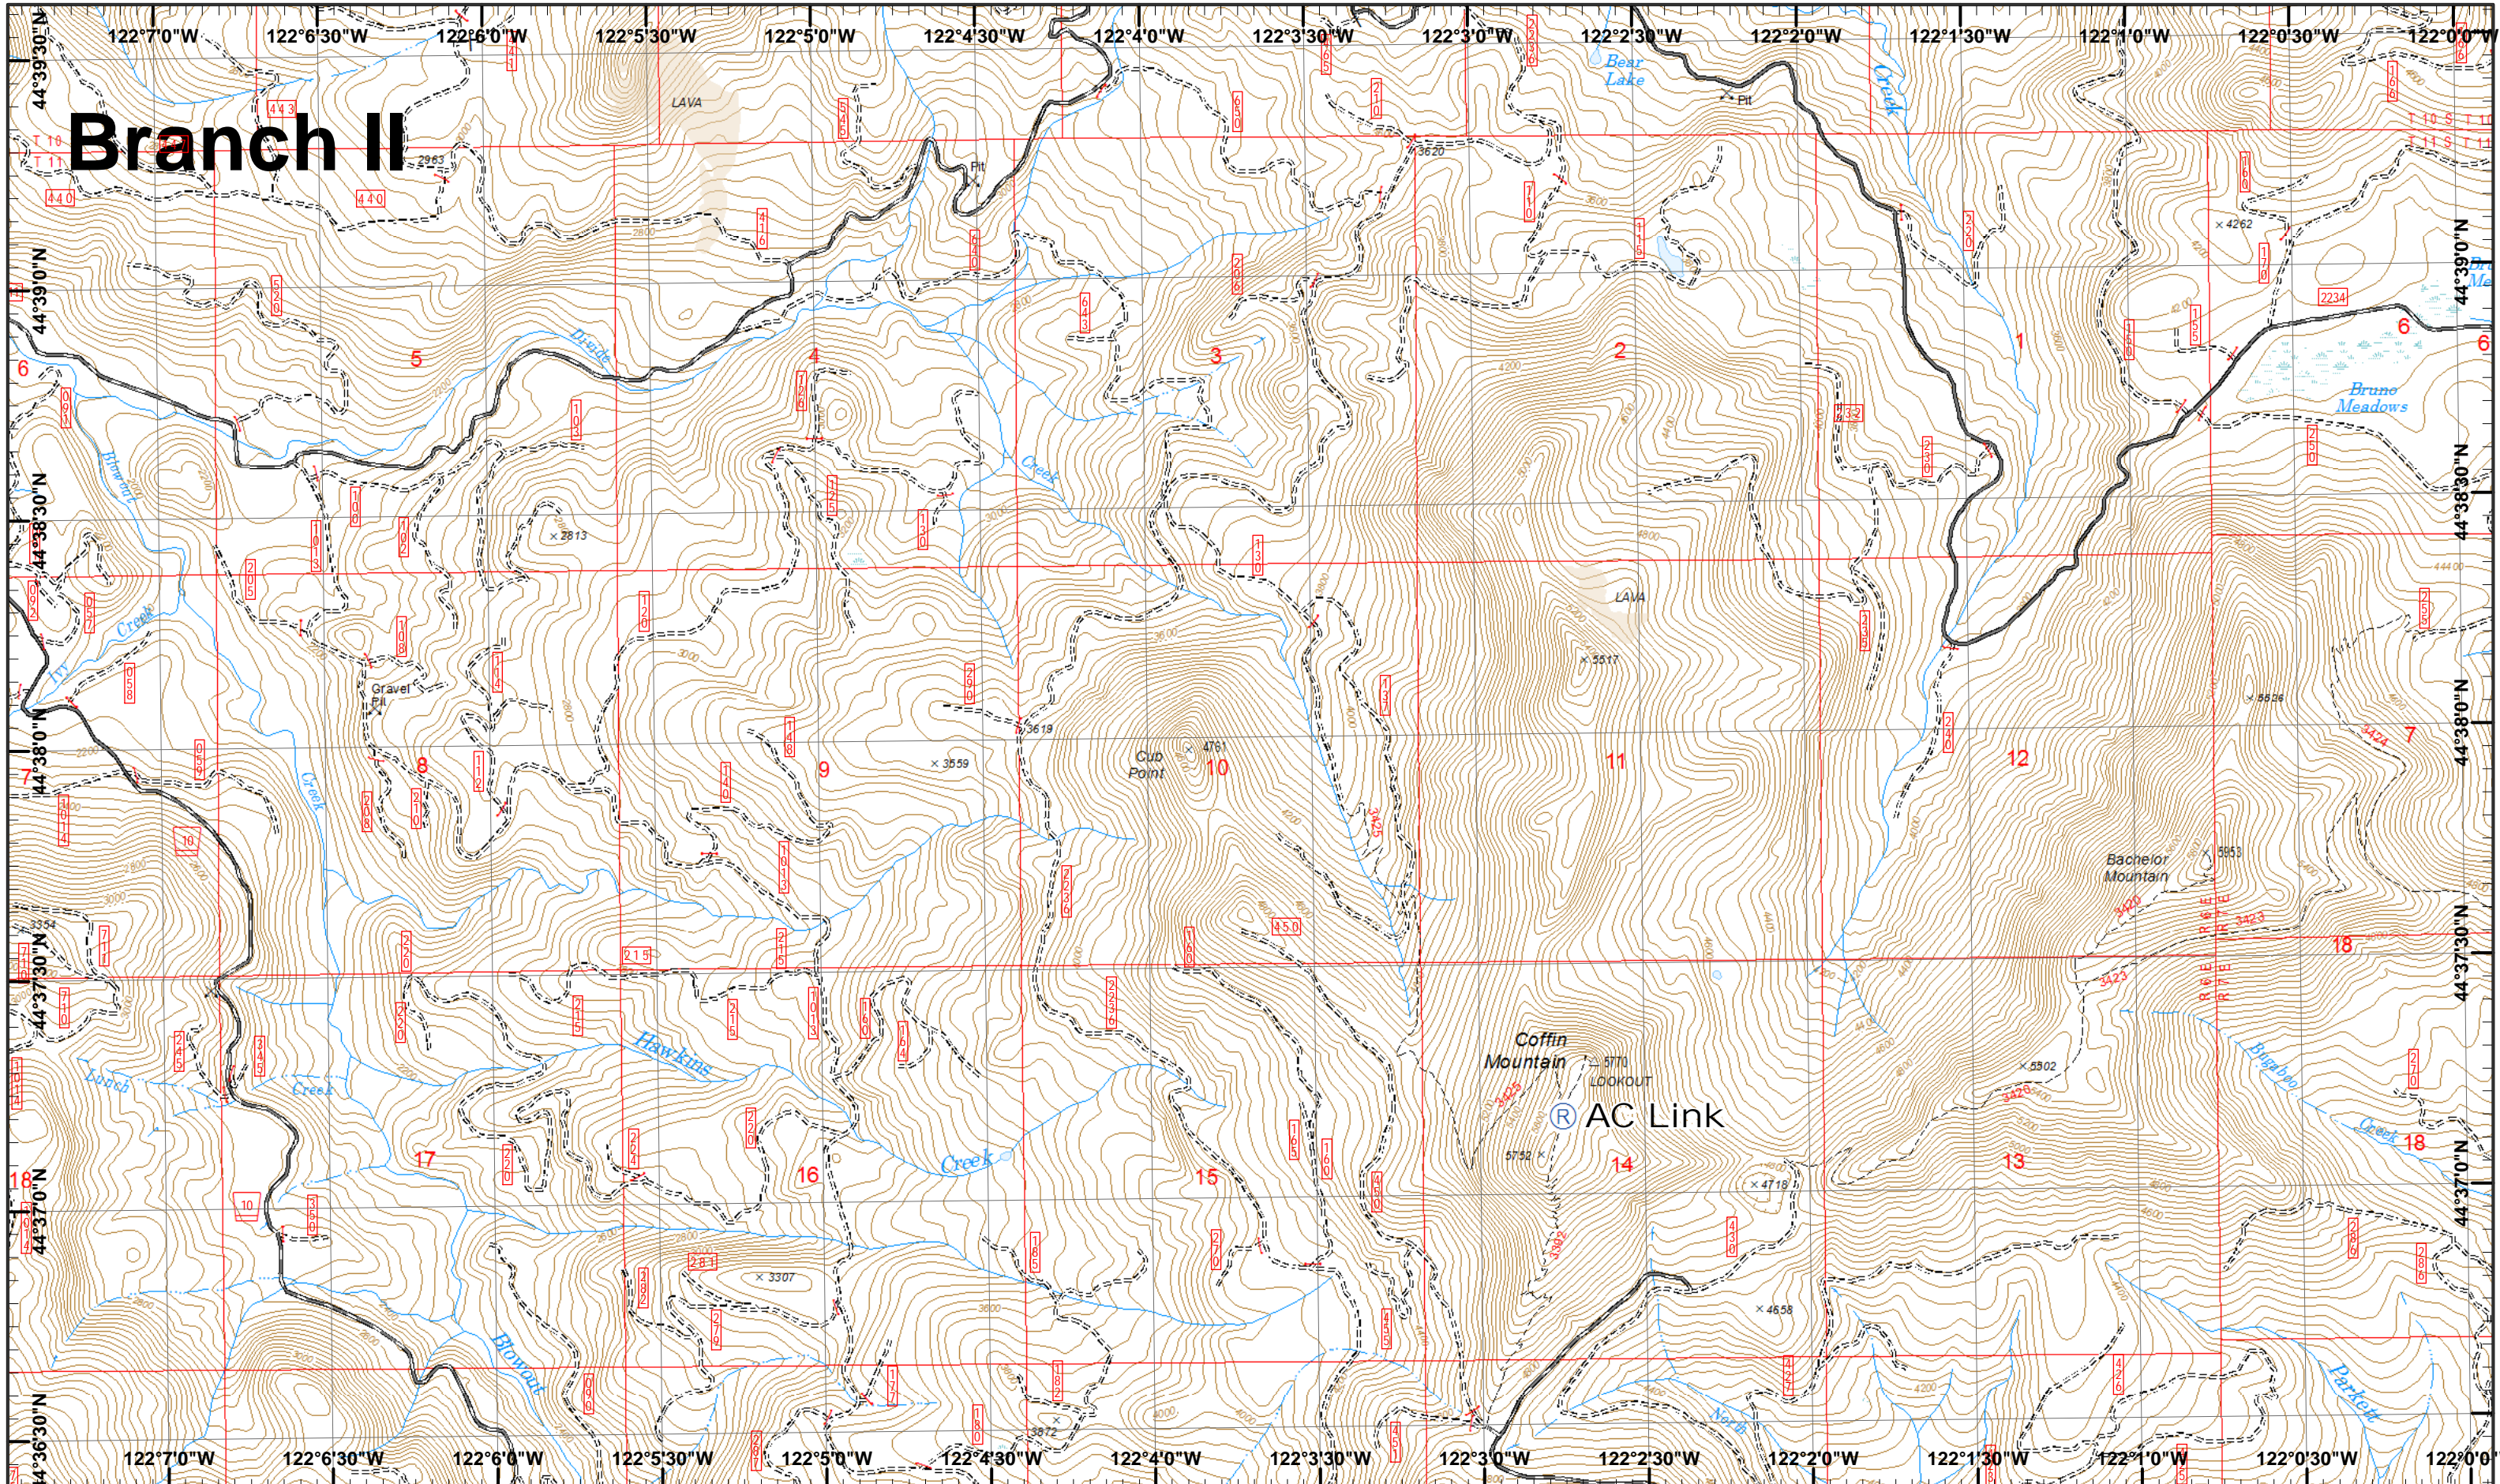

# Branch II

**Whitewater Incident**  
September 6, 2017

GIS Est. 9/5/2017 1500  
Whitewater Fire - 10,861 Acres  
Little Devil Fire - 1,261 Acres  
French Fire - 2 Acres  
Scorpion Fire - 427 Acres

Map Created 9/5/2017 8:11:44 PM RDC

1	2	3
4	5	6
7	8	9
10	11	12
13	14	15