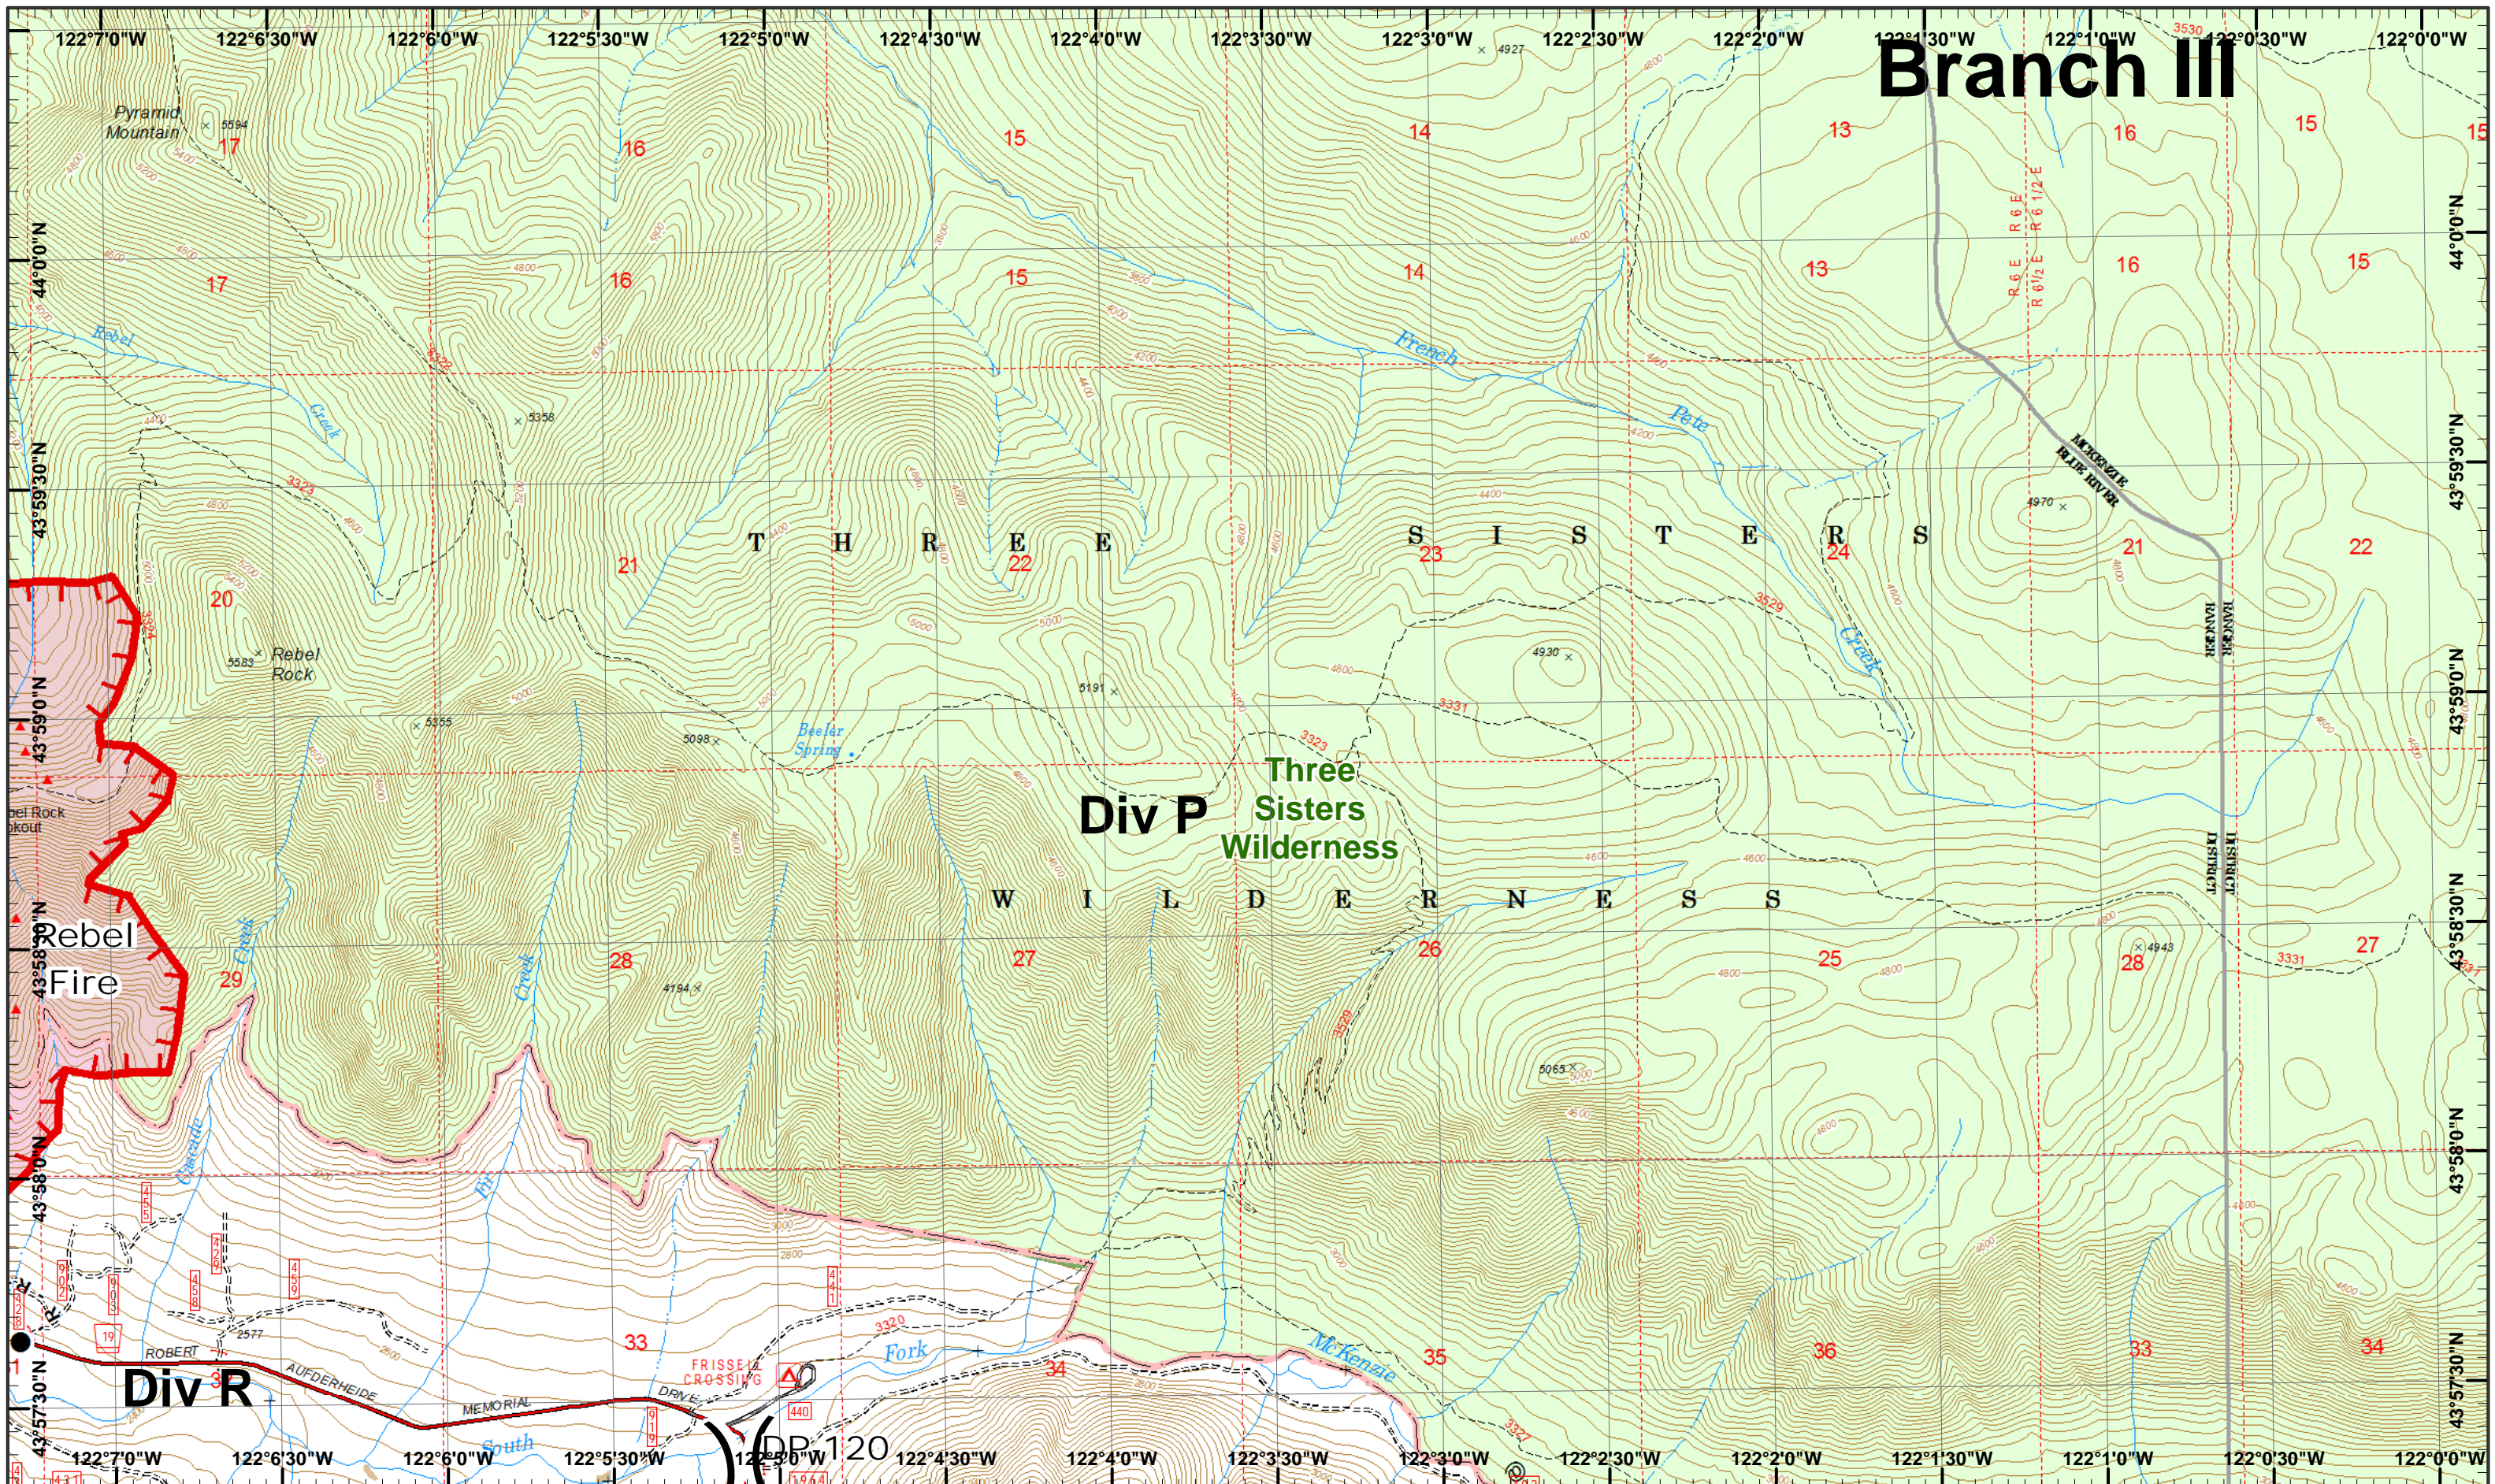

Branch III

Rebel, Pete
Horse Creek
September 6, 2017

GIS Est. 9/5/2017 1500
Rebel Fire - 7,417 Acres
Pete Fire - 51 Acres
Chaille Lookout Fire - 1,095 Acres
Roney Fire - 2,660 Acres
Separation Fire - 15,759 Acres
Avenue Fire - 1,196 Acres
Nash Fire - 5,167 Acres
Map Created 9/5/2017 8:05:12 PM RDC

Drop Point
IR Heat Source R
Road as Line

1	2	3
4	5	6
7	8	9
10	11	12
13	14	15
16	17	18
19	20	21