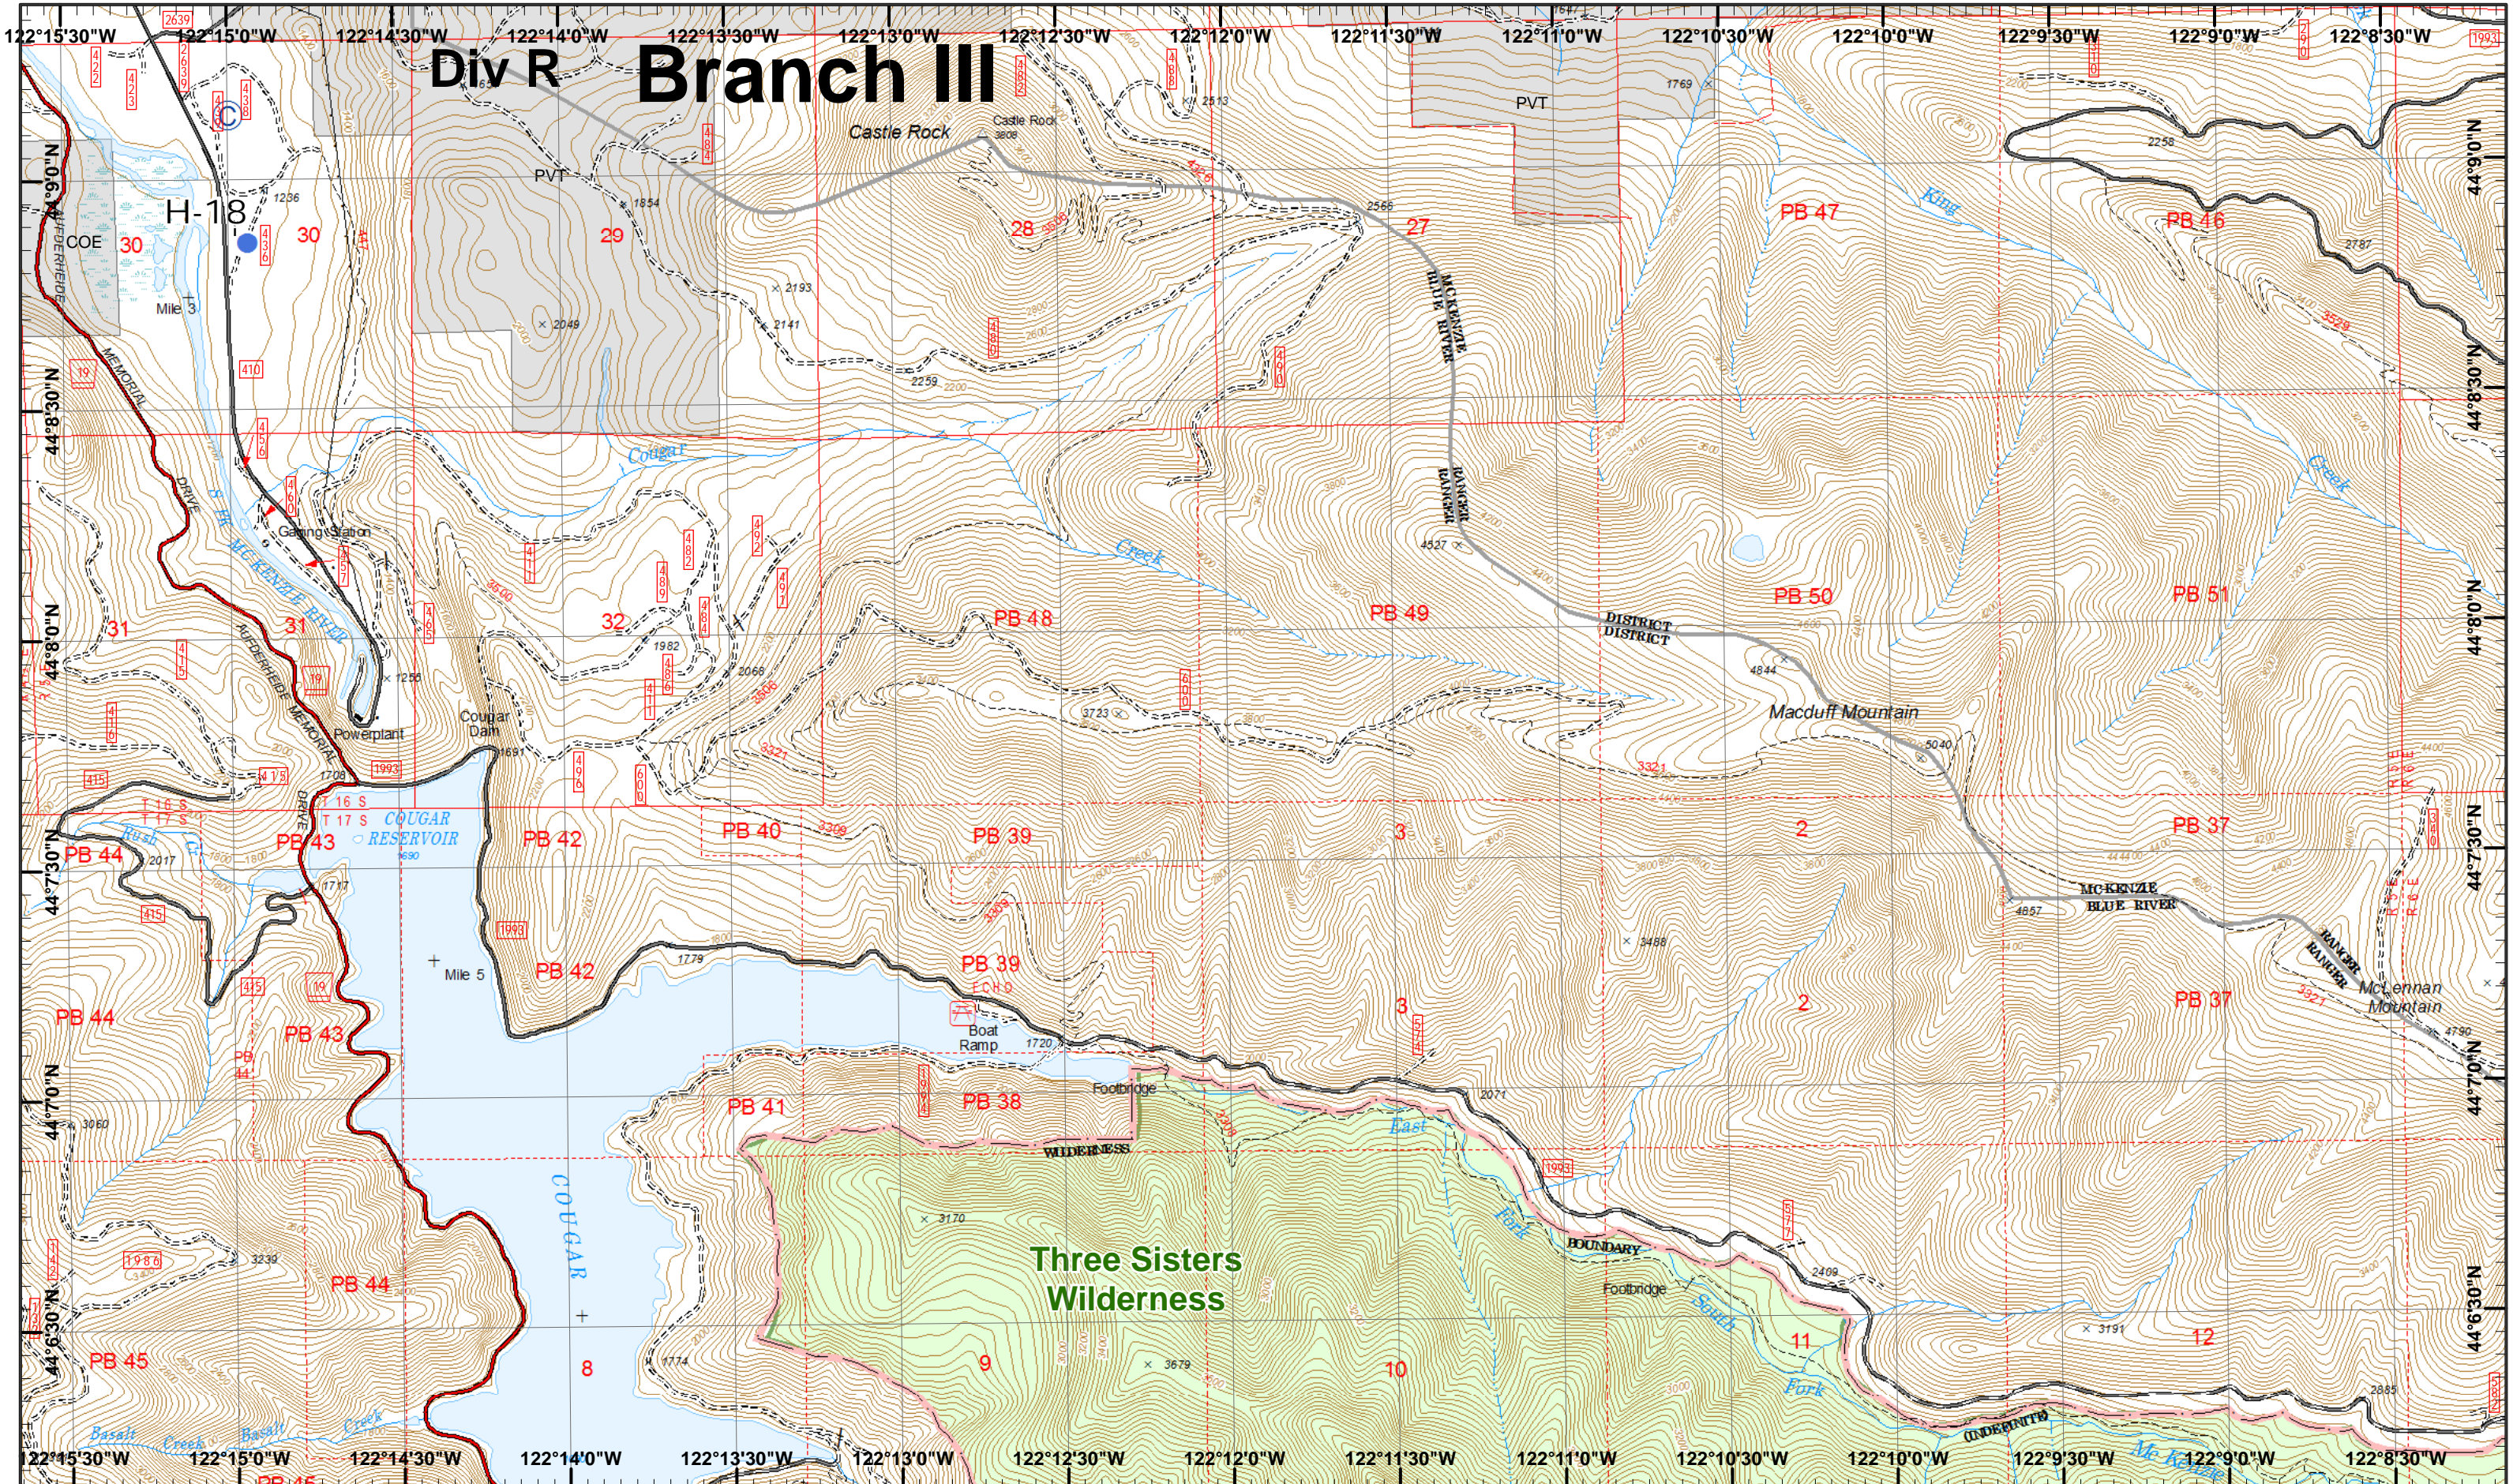

# Div R Branch III

Rebel, Pete  
Horse Creek  
September 6, 2017

GIS Est. 9/5/2017 1500  
Rebel Fire - 7,417 Acres  
Pete Fire - 51 Acres  
Challie Lookout Fire - 1,095 Acres  
Roney Fire - 2,660 Acres  
Separation Fire - 15,759 Acres  
Avenue Fire - 1,196 Acres  
Nash Fire - 5,167 Acres

Map Created 9/5/2017 8:06:19 PM RDC

© Camp ● Helispot

1	2	3
4	5	6
7	8	9
10	11	12
13	14	15
16	17	18
19	20	21