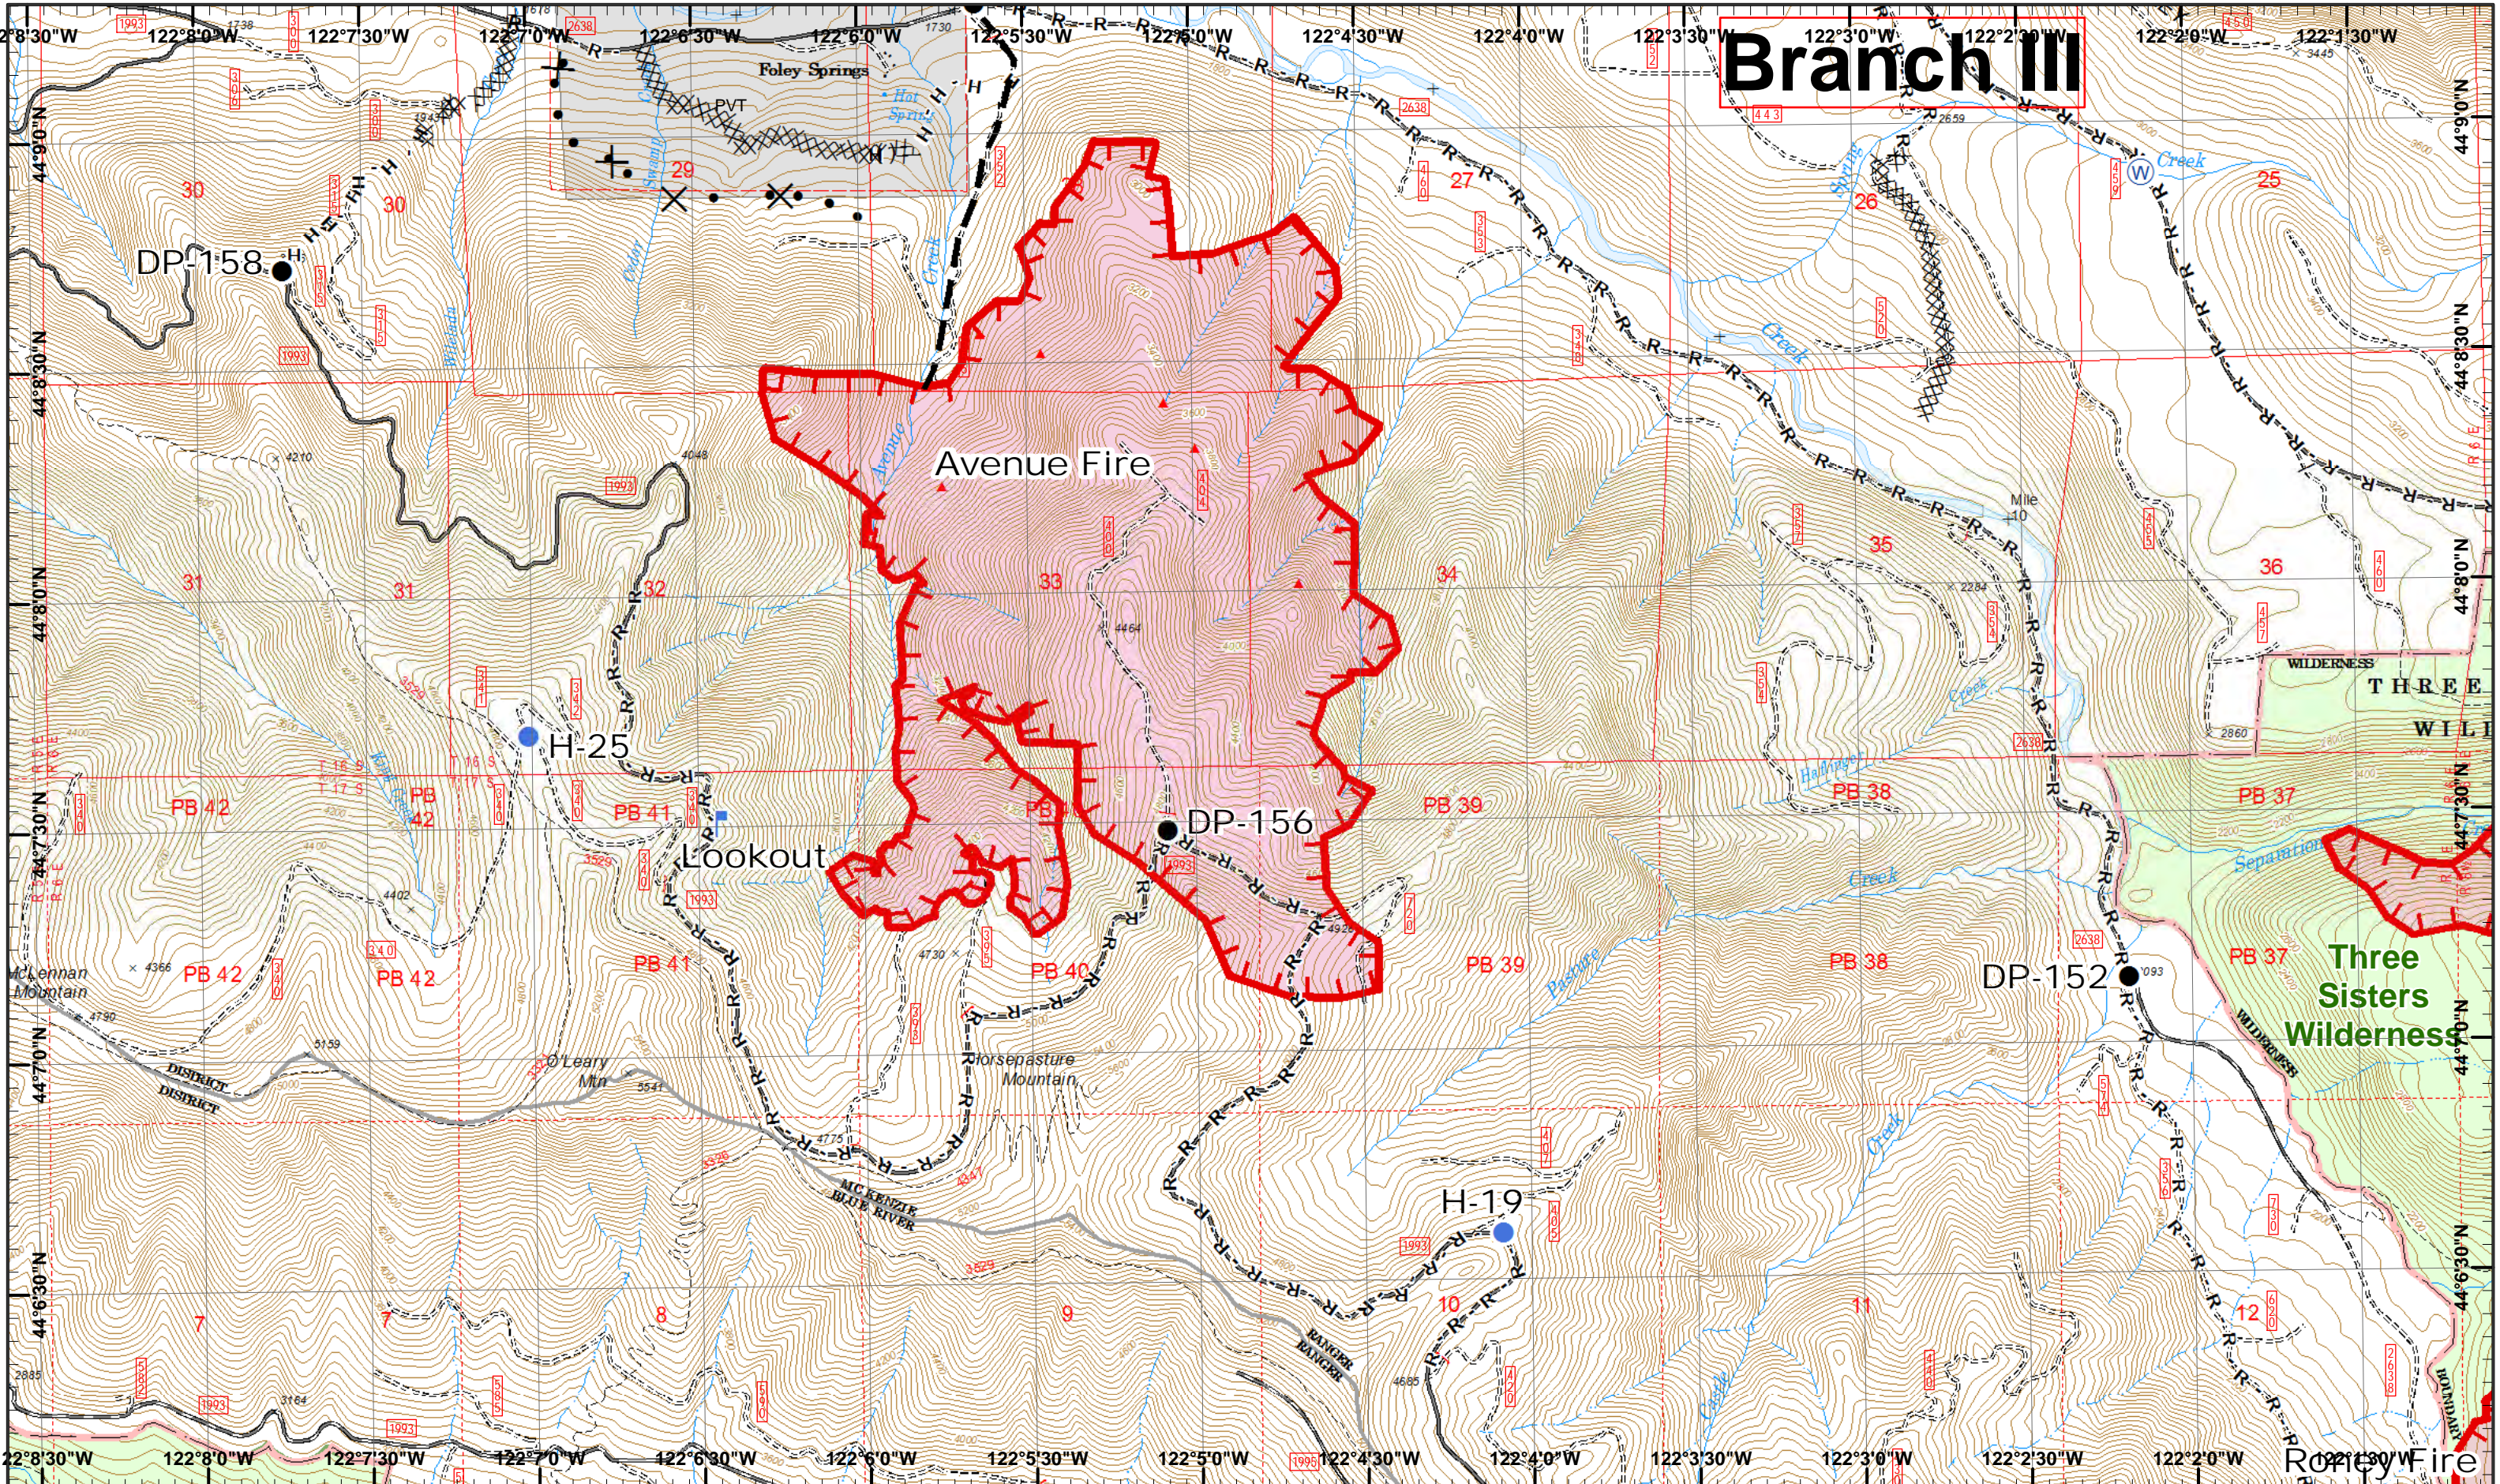

# Branch III

Rebel, Pete  
Horse Creek  
September 6, 2017

GIS Est. 9/5/2017 1500  
 Rebel Fire - 7,417 Acres  
 Pete Fire - 51 Acres  
 Challe Lookout Fire - 1,095 Acres  
 Roney Fire - 2,660 Acres  
 Separation Fire - 15,759 Acres  
 Avenue Fire - 1,196 Acres  
 Nash Fire - 5,167 Acres

- North
- Drop Point
- IR Heat Source
- Helispot
- Lookout
- Water Source
- Uncontrolled Fire

1	2	3
4	5	6
7	8	9
10	11	12
13	14	15
16	17	18
19	20	21