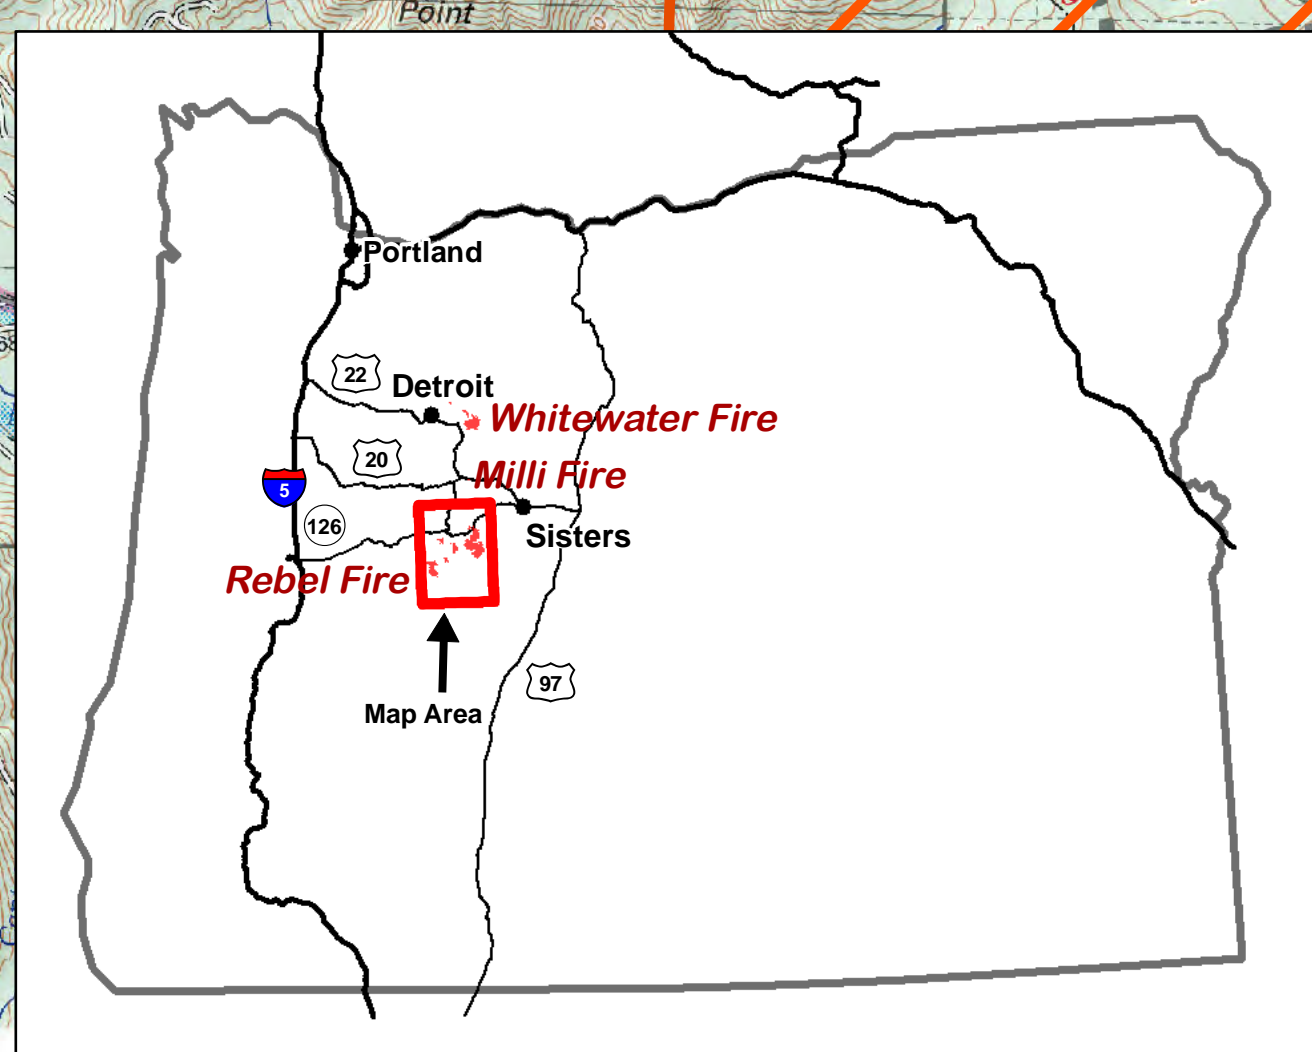

Public Information Map

Horse Creek Complex Rebel, Pete, Box Canyon and Nash Fires September 6, 2017

- Closure Area
- Road Closure
- Fire Area
- Uncontrolled Fire Edge
- Completed Line
- Wilderness

Sisters
41 Miles

Mt. Washington Closure Area

126

McKenzie Bridge

242

Avenue Fire

Roney Fire

Separation Fire

Separation Fire

Olallie Lookout Fire

THREE SISTERS
Three Sisters Wilderness Closure Area

19
Rebel Fire

Rebel Fire Closure Area

Box Canyon

Miles