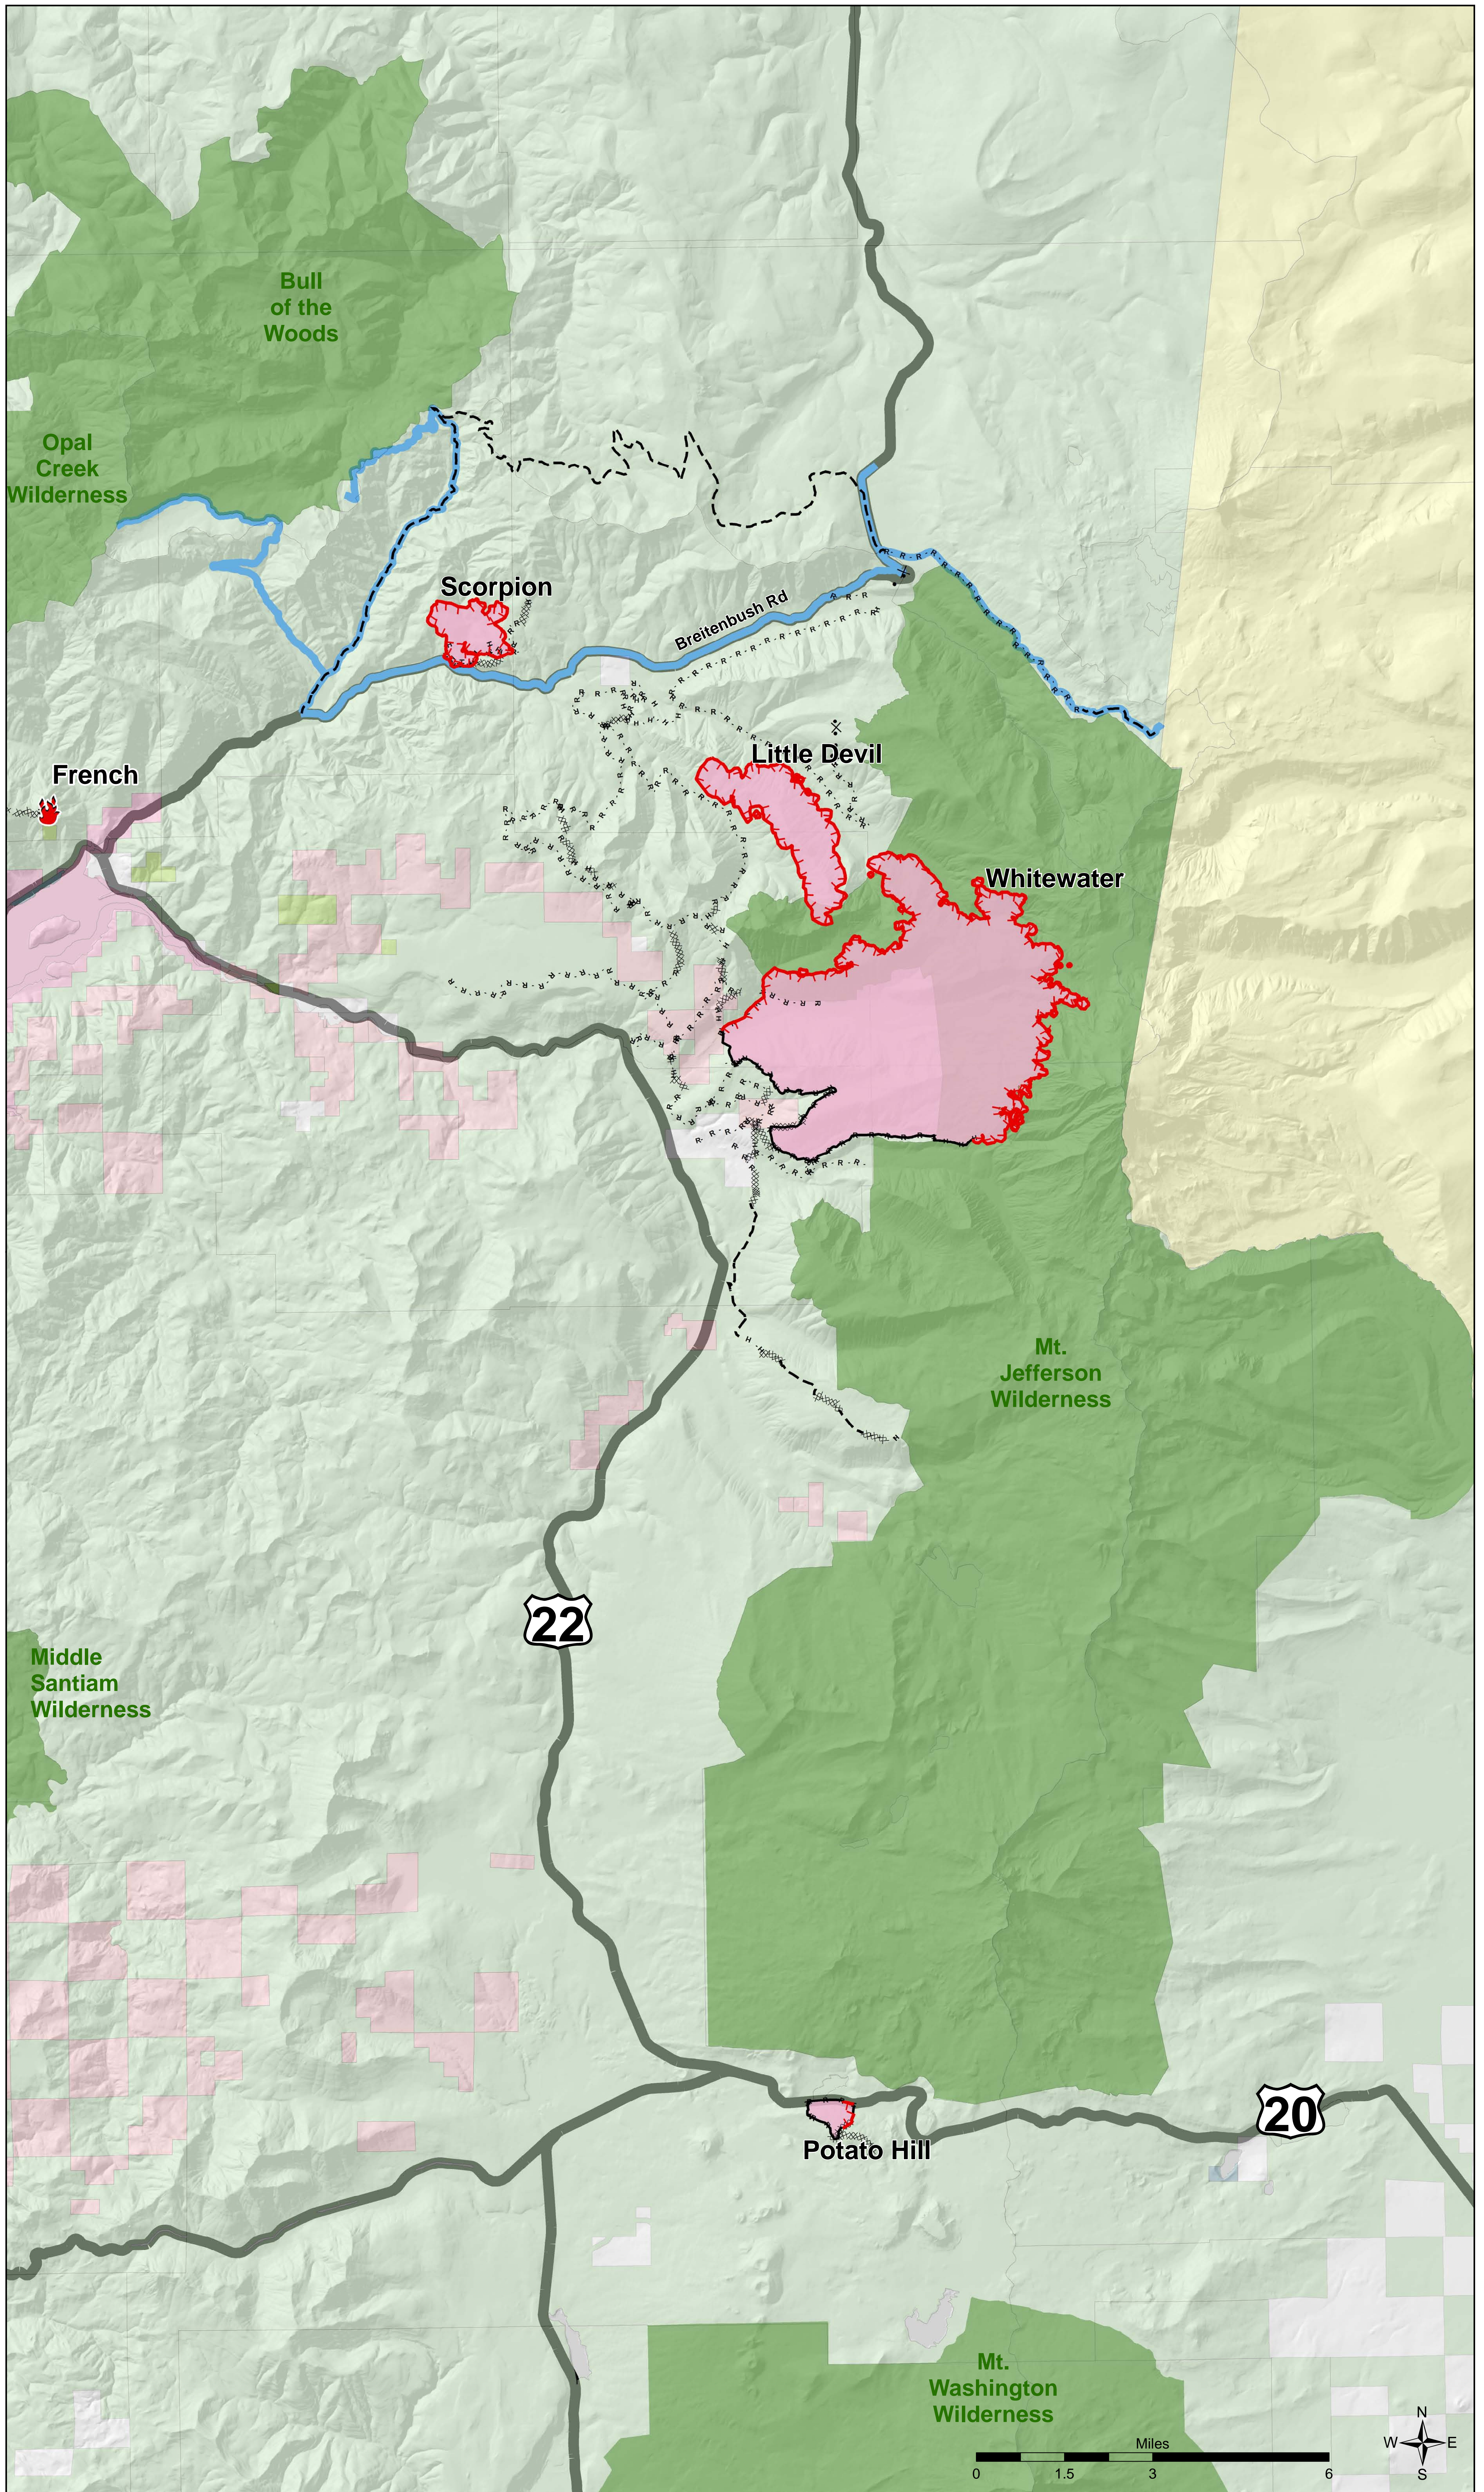

Vicinity Map OR-WIF-170123

Whitewater, Little Devil,
Potato Hill, Scorpion,
French

September 8, 2017

- Closed Roads
- - - Uncontrolled Fire Edge
- Completed Line
- - - Completed Dozer Line
- · · Completed Hand Line
- · - Road as Completed Line
- × · · Proposed Dozer Line
- - - Planned Fire Line
- Wildfire Daily Fire Perimeter
- Wilderness Area
- Oregon Department of Forestry
- Oregon Parks and Rec Department
- Private Industrial Ownership
- Private Ownership
- US Army Corps of Engineers
- US Bureau of Indian Affairs
- US Forest Service

Whitewater Fire - 10,934 Acres
 Little Devil Fire - 1,598 Acres
 French Fire - 2 Acres
 Scorpion - 606 Acres
 Potato Hill - 199 Acres