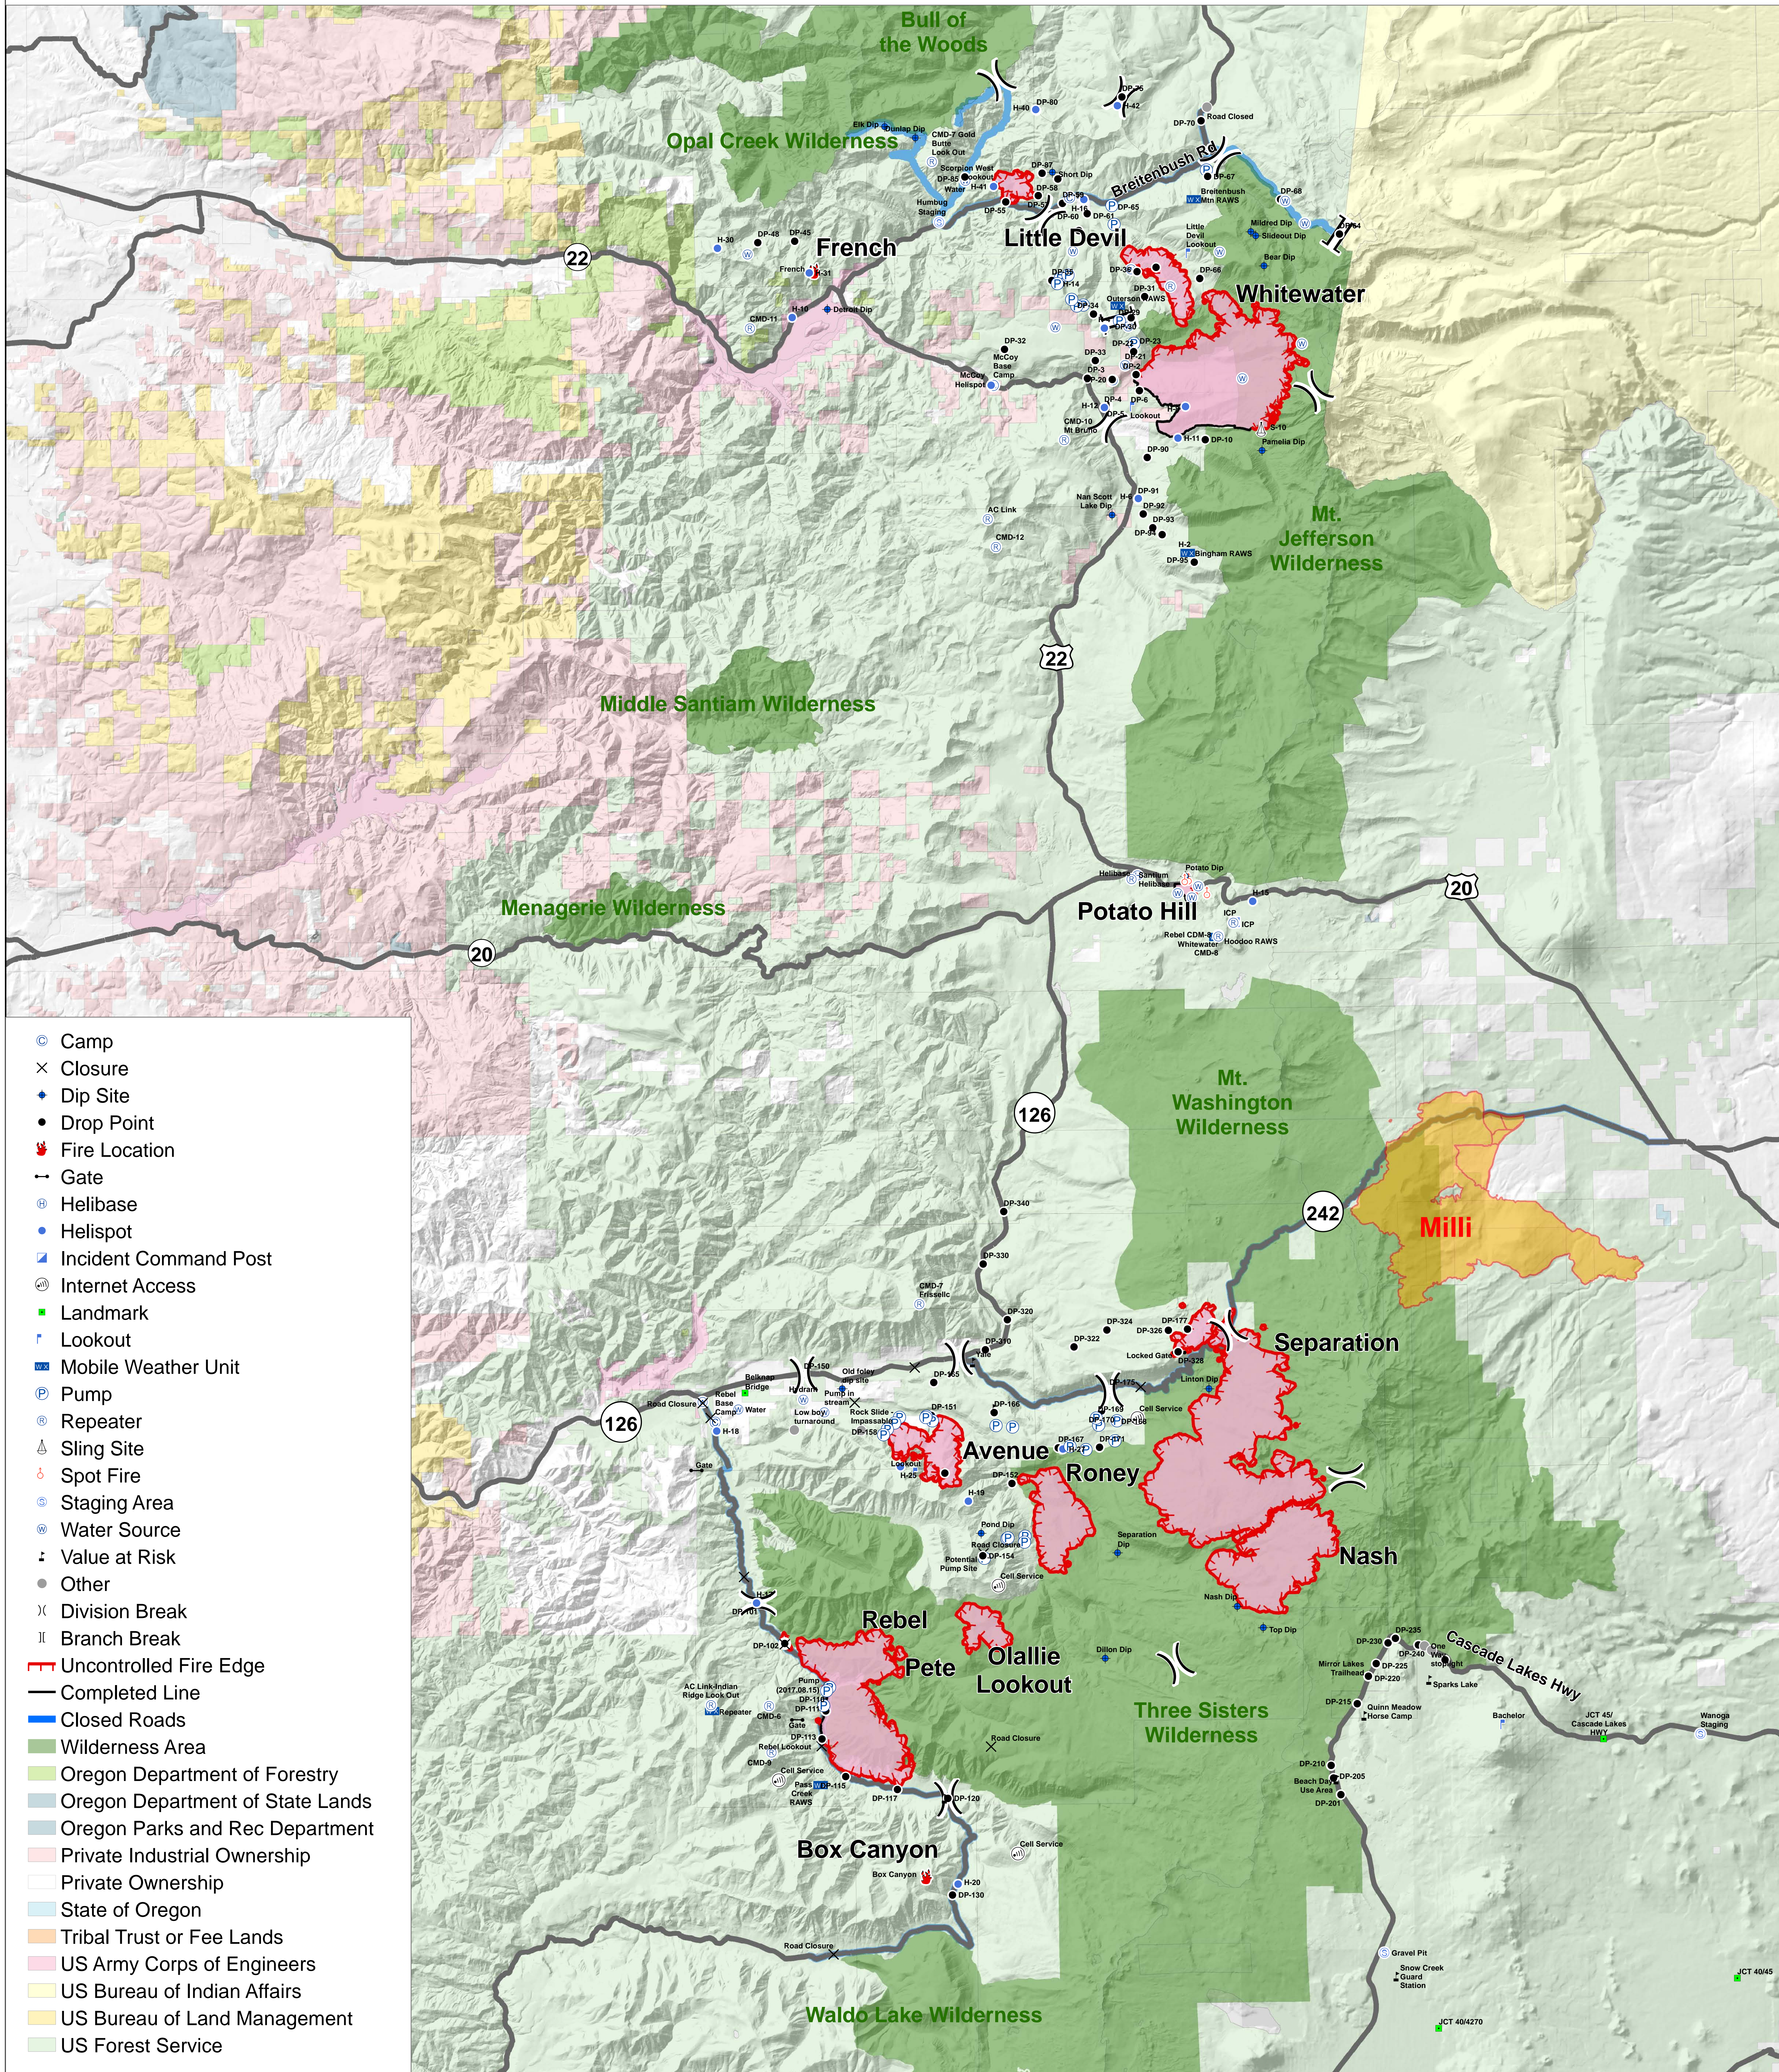

Whitewater Vicinity

OR-WIF-170123

Whitewater - 10,934 Acres

Little Devil - 1,598 Acres

French - 2 Acres

Scorpion - 606 Acres

Potato Hill - 199 Acres

September 9, 2017

- ⊙ Camp
- ✕ Closure
- ◆ Dip Site
- Drop Point
- 🔥 Fire Location
- ↔ Gate
- ⊕ Helibase
- Helispot
- 🚚 Incident Command Post
- 📶 Internet Access
- Landmark
- 🔍 Lookout
- 🌤 Mobile Weather Unit
- ⊕ Pump
- 📡 Repeater
- 🪂 Sling Site
- 🔥 Spot Fire
- 📶 Staging Area
- 💧 Water Source
- ⚠ Value at Risk
- Other
- ⌘ Division Break
- ⌘ Branch Break
- 🔴 Uncontrolled Fire Edge
- Completed Line
- 🚫 Closed Roads
- 🌿 Wilderness Area
- 🌳 Oregon Department of Forestry
- 🏞 Oregon Department of State Lands
- 🏞 Oregon Parks and Rec Department
- 🏠 Private Industrial Ownership
- 🏠 Private Ownership
- 🇺🇸 State of Oregon
- 🏠 Tribal Trust or Fee Lands
- 🏠 US Army Corps of Engineers
- 🏠 US Bureau of Indian Affairs
- 🏠 US Bureau of Land Management
- 🌳 US Forest Service