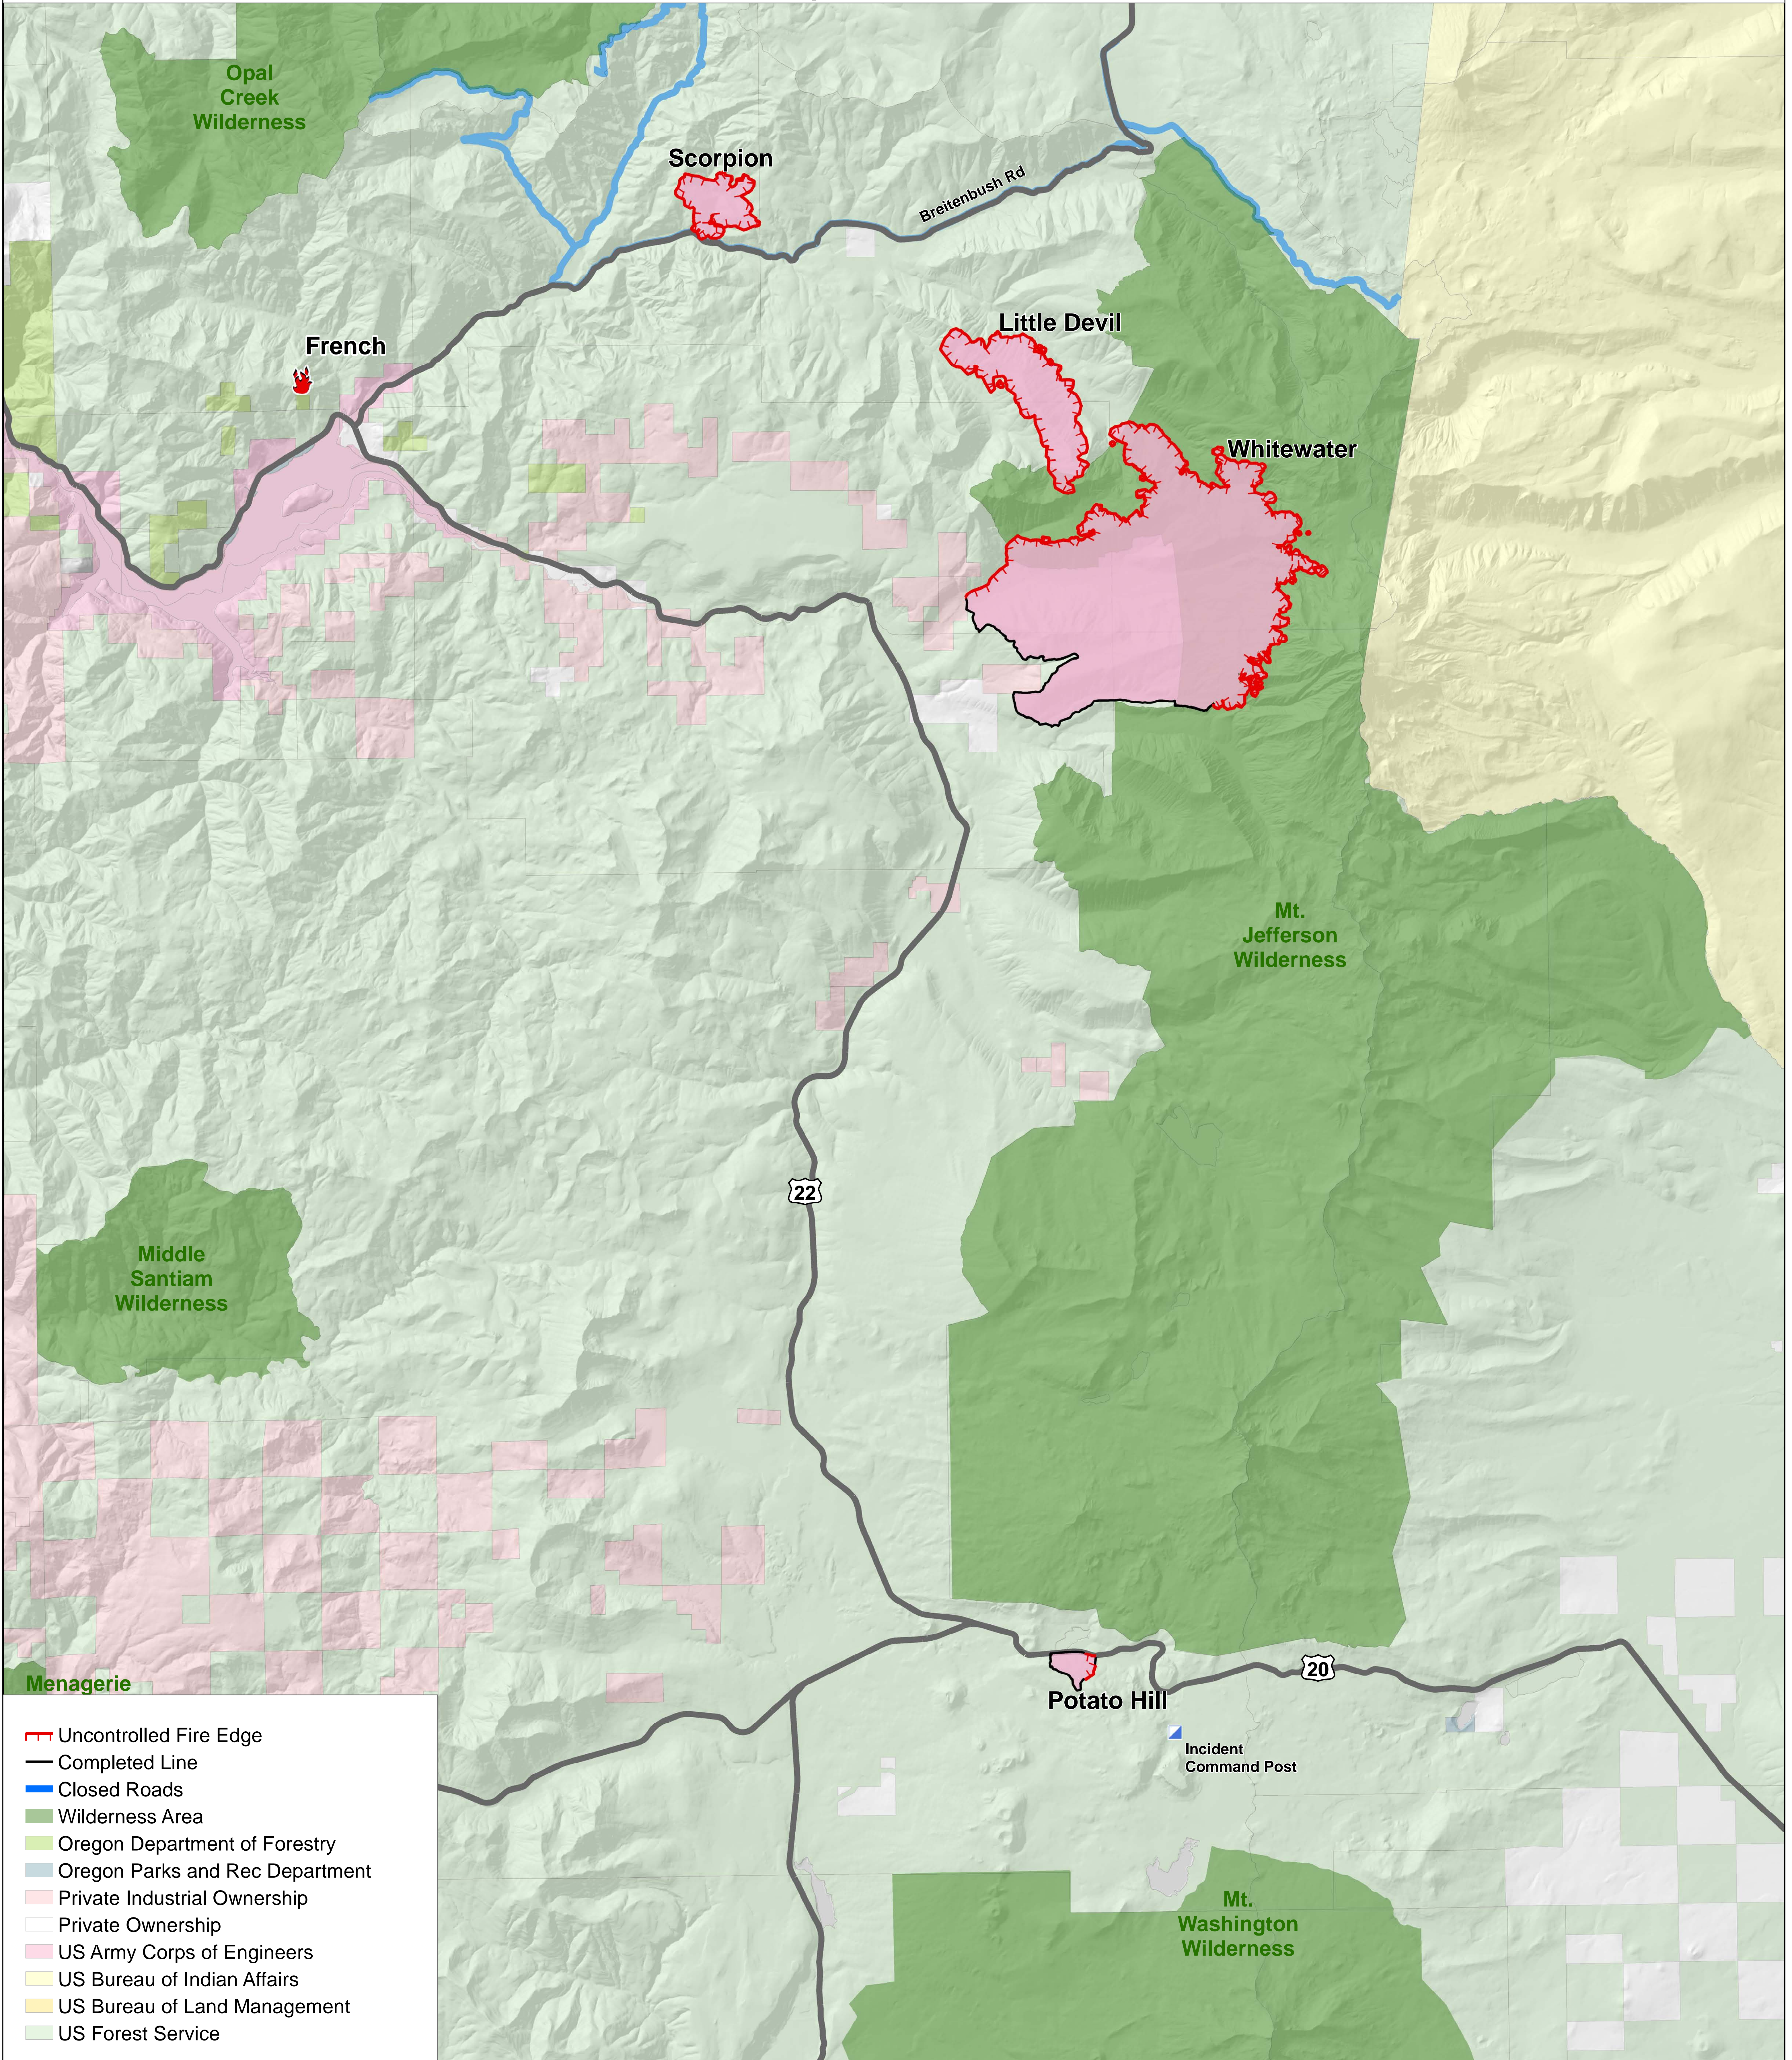

Vicinity Map OR-WIF-170123

Whitewater Fire - 10,934 Acres
Little Devil Fire - 1,598 Acres
French Fire - 2 Acres
Scorpion - 606 Acres
Potato Hill - 199 Acres
September 9, 2017

- Uncontrolled Fire Edge
- Completed Line
- Closed Roads
- Wilderness Area
- Oregon Department of Forestry
- Oregon Parks and Rec Department
- Private Industrial Ownership
- Private Ownership
- US Army Corps of Engineers
- US Bureau of Indian Affairs
- US Bureau of Land Management
- US Forest Service