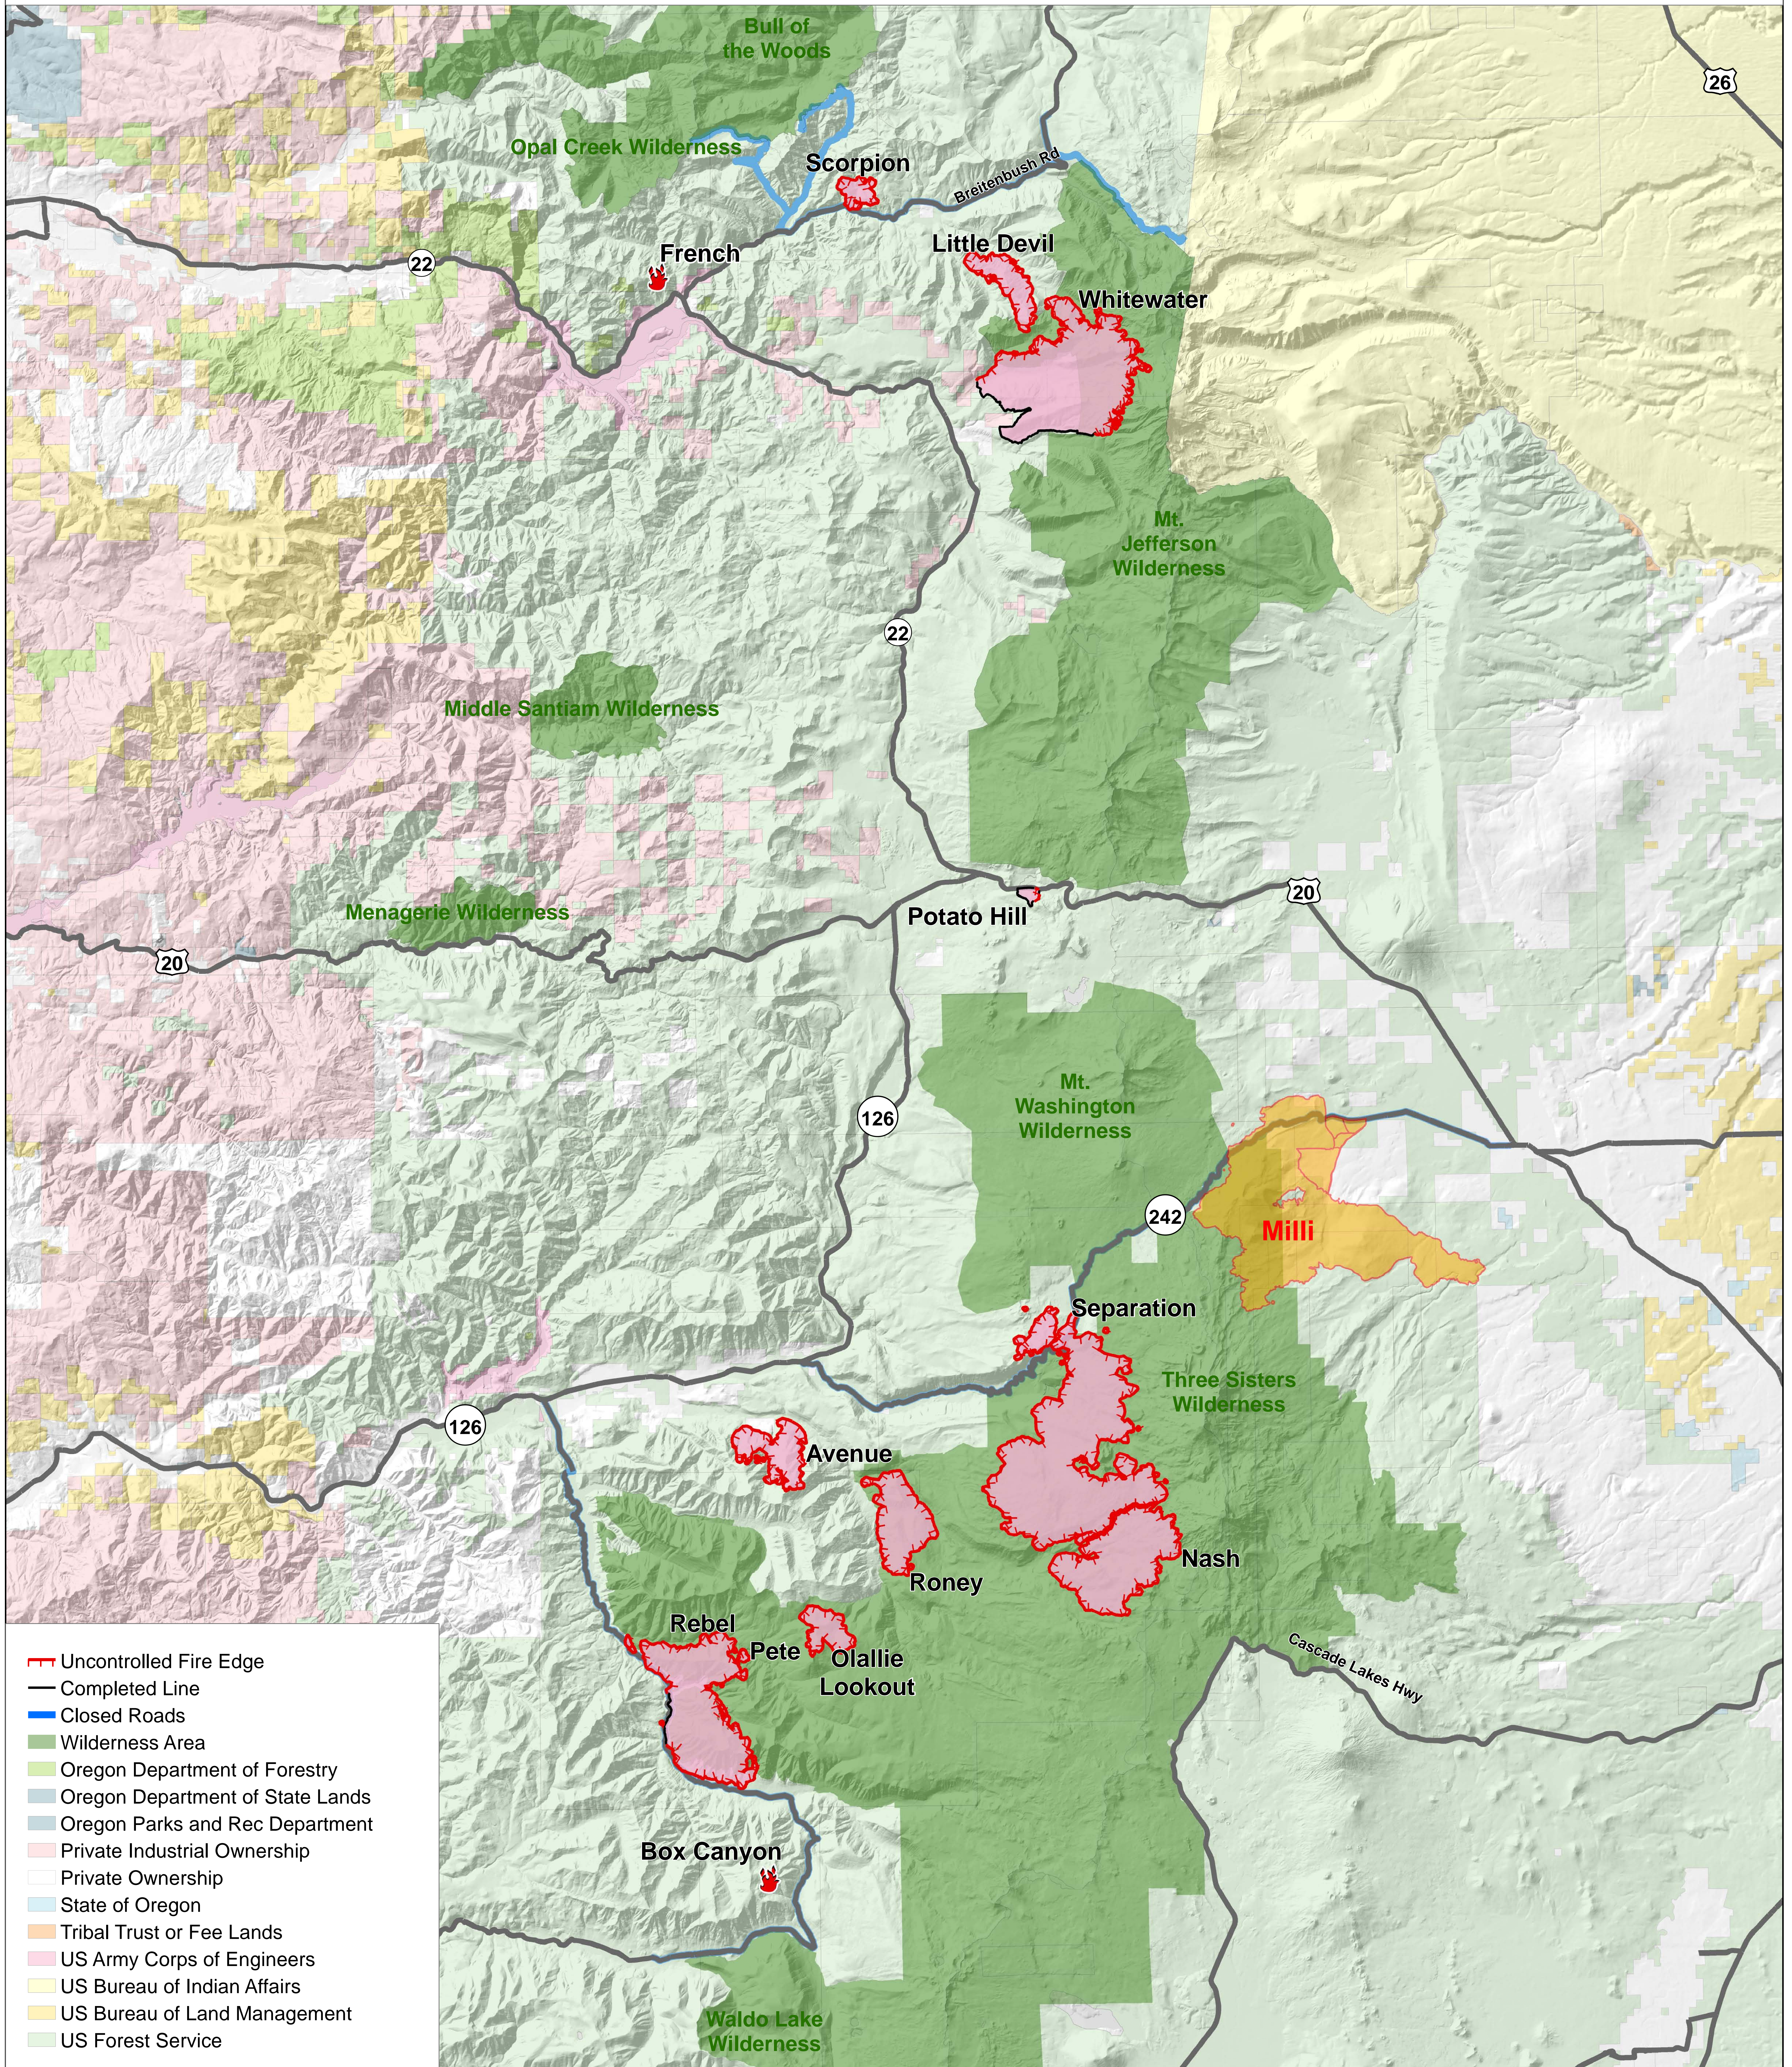

Whitewater Vicinity OR-WIF-170123

Whitewater, Little Devil,
Potato Hill, Scorpion,
French

September 9 2017

- Uncontrolled Fire Edge
- Completed Line
- Closed Roads
- Wilderness Area
- Oregon Department of Forestry
- Oregon Department of State Lands
- Oregon Parks and Rec Department
- Private Industrial Ownership
- Private Ownership
- State of Oregon
- Tribal Trust or Fee Lands
- US Army Corps of Engineers
- US Bureau of Indian Affairs
- US Bureau of Land Management
- US Forest Service