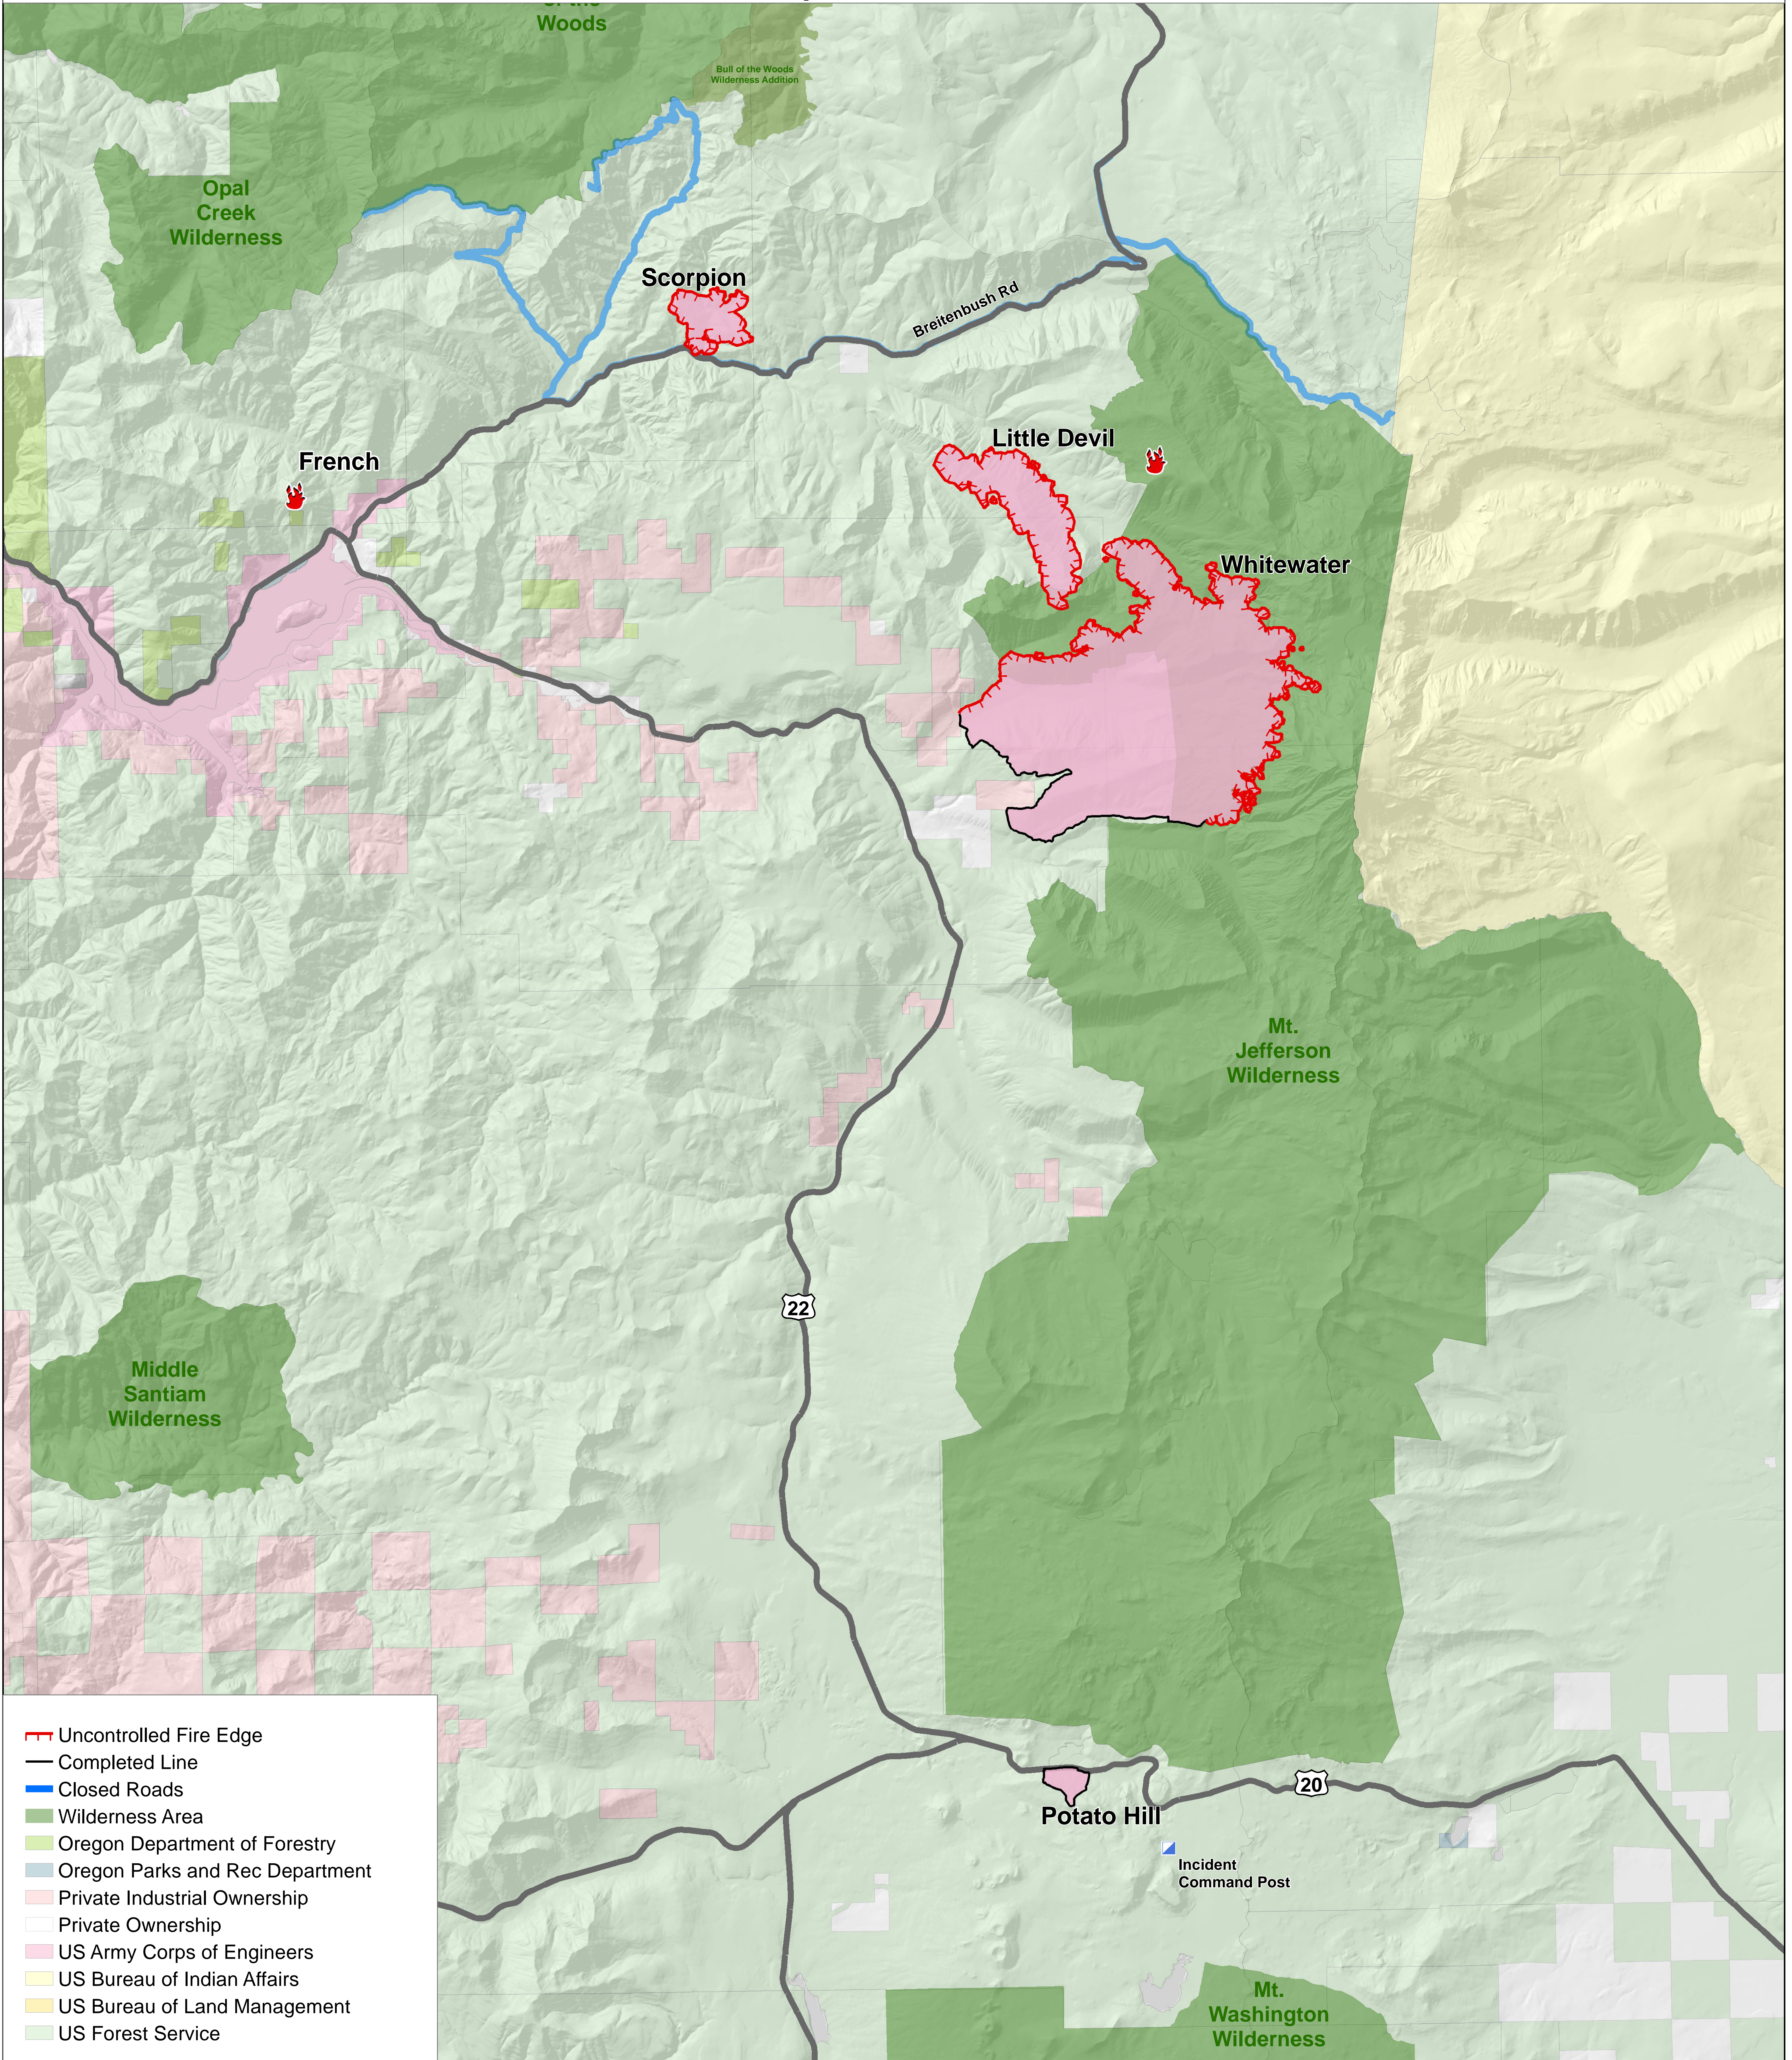

Whitewater Vicinity Map

OR-WIF-170123
 Whitewater Fire - 10,934 Acres
 Little Devil Fire - 1,598 Acres
 French Fire - 2 Acres
 Scorpion - 606 Acres
 Potato Hill - 199 Acres
September 11, 2017

- Uncontrolled Fire Edge
- Completed Line
- Closed Roads
- Wilderness Area
- Oregon Department of Forestry
- Oregon Parks and Rec Department
- Private Industrial Ownership
- Private Ownership
- US Army Corps of Engineers
- US Bureau of Indian Affairs
- US Bureau of Land Management
- US Forest Service