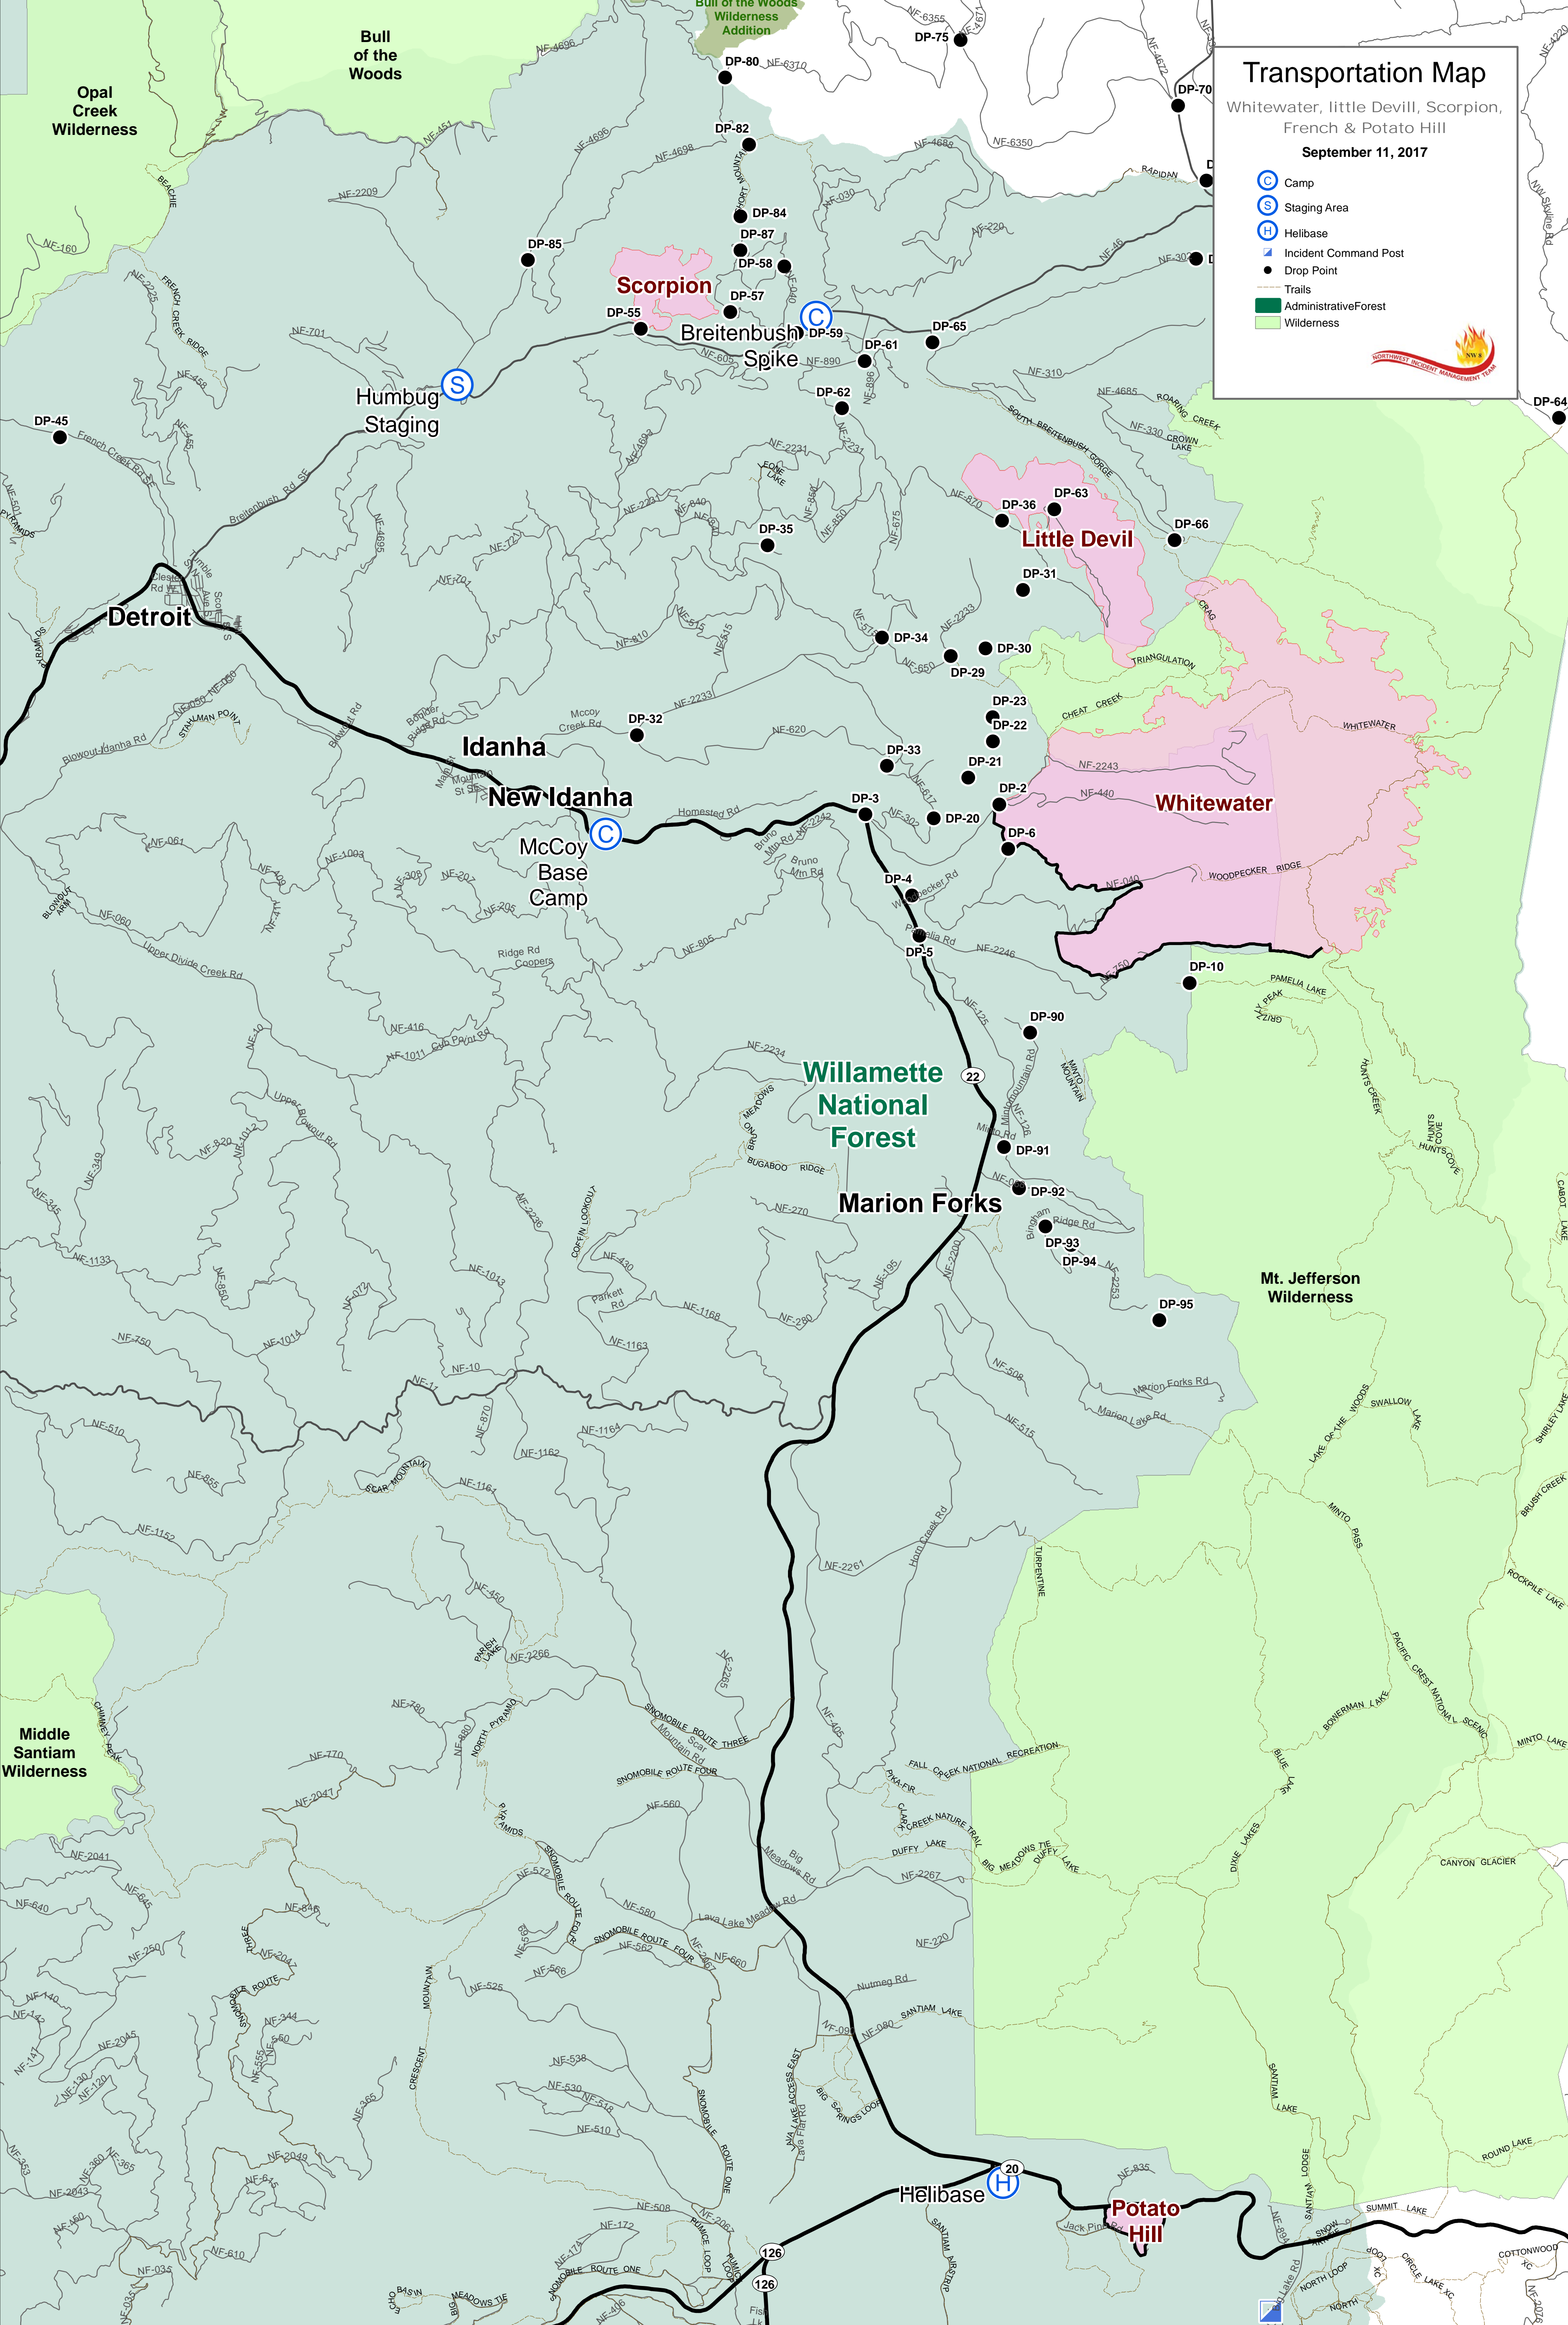

Transportation Map

Whitewater, Little Devil, Scorpion, French & Potato Hill

September 11, 2017

- Camp
- Staging Area
- Helibase
- Incident Command Post
- Drop Point
- Trails
- Administrative Forest
- Wilderness

0 0.75 1.5 3 4.5 6 Miles