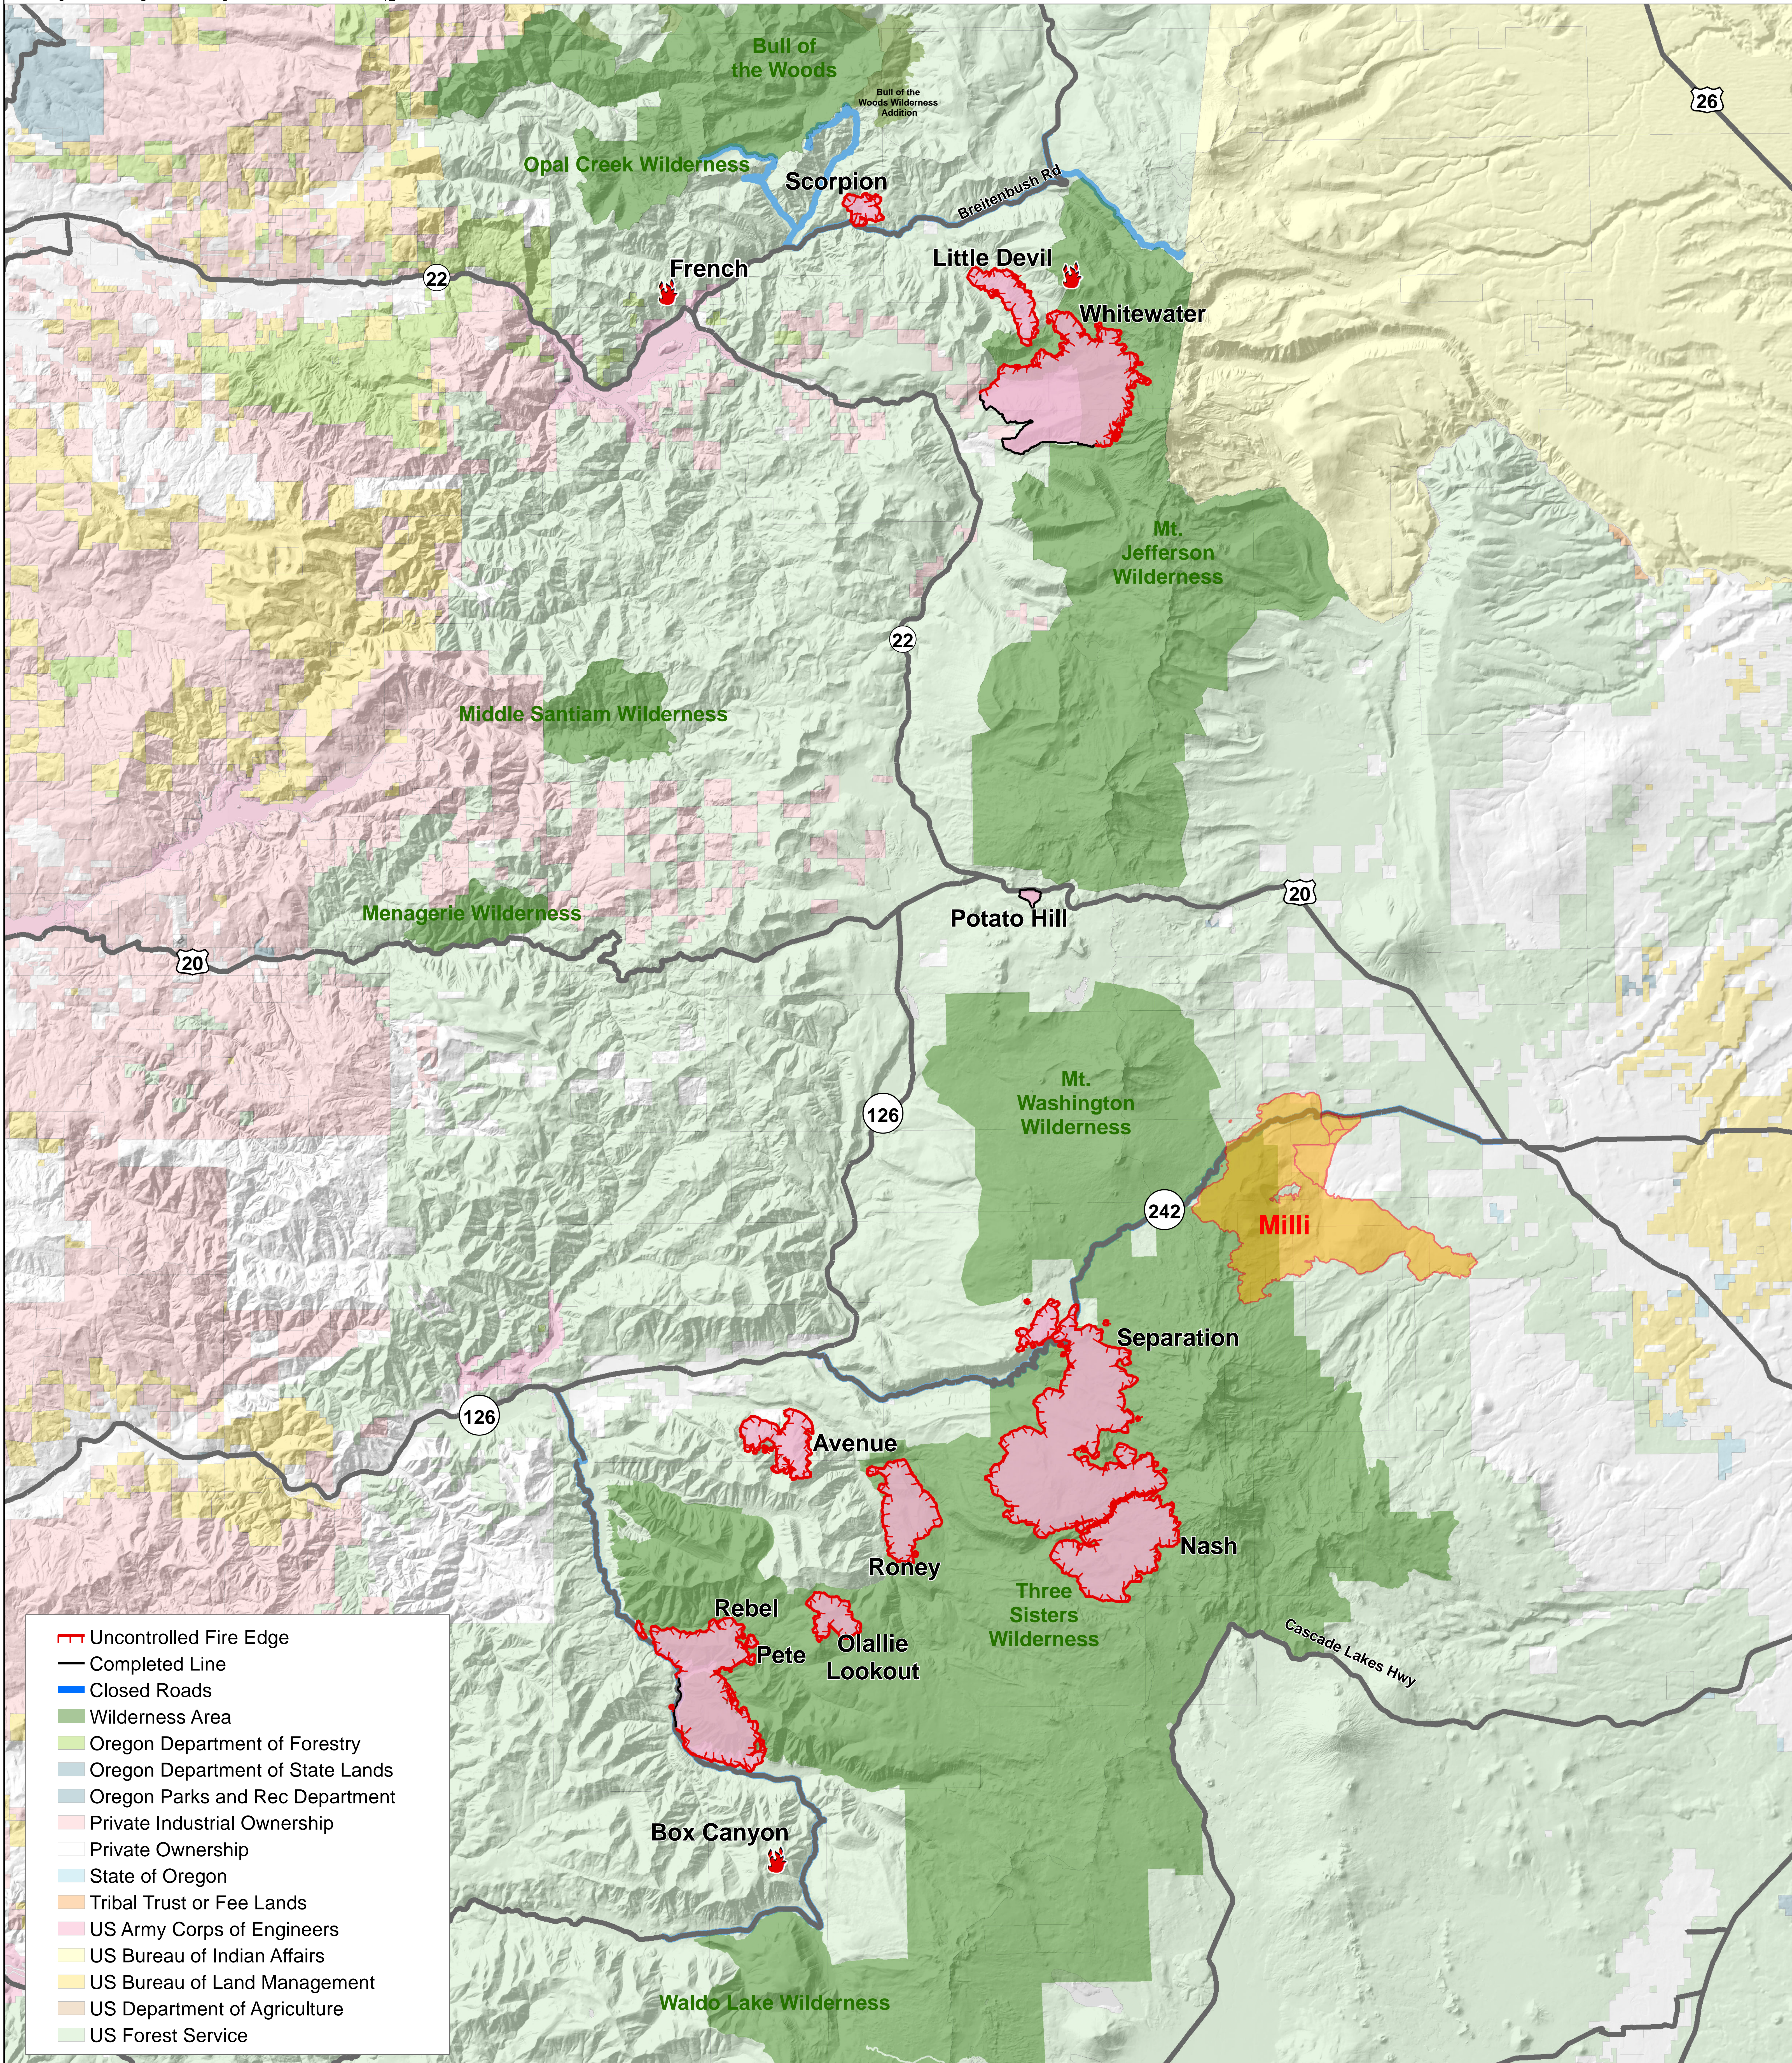

Vicinity OR-WIF-170123

Whitewater, Little Devil,
Potato Hill, Scorpion,
French

September 11 2017

- Uncontrolled Fire Edge
- Completed Line
- Closed Roads
- Wilderness Area
- Oregon Department of Forestry
- Oregon Department of State Lands
- Oregon Parks and Rec Department
- Private Industrial Ownership
- Private Ownership
- State of Oregon
- Tribal Trust or Fee Lands
- US Army Corps of Engineers
- US Bureau of Indian Affairs
- US Bureau of Land Management
- US Department of Agriculture
- US Forest Service