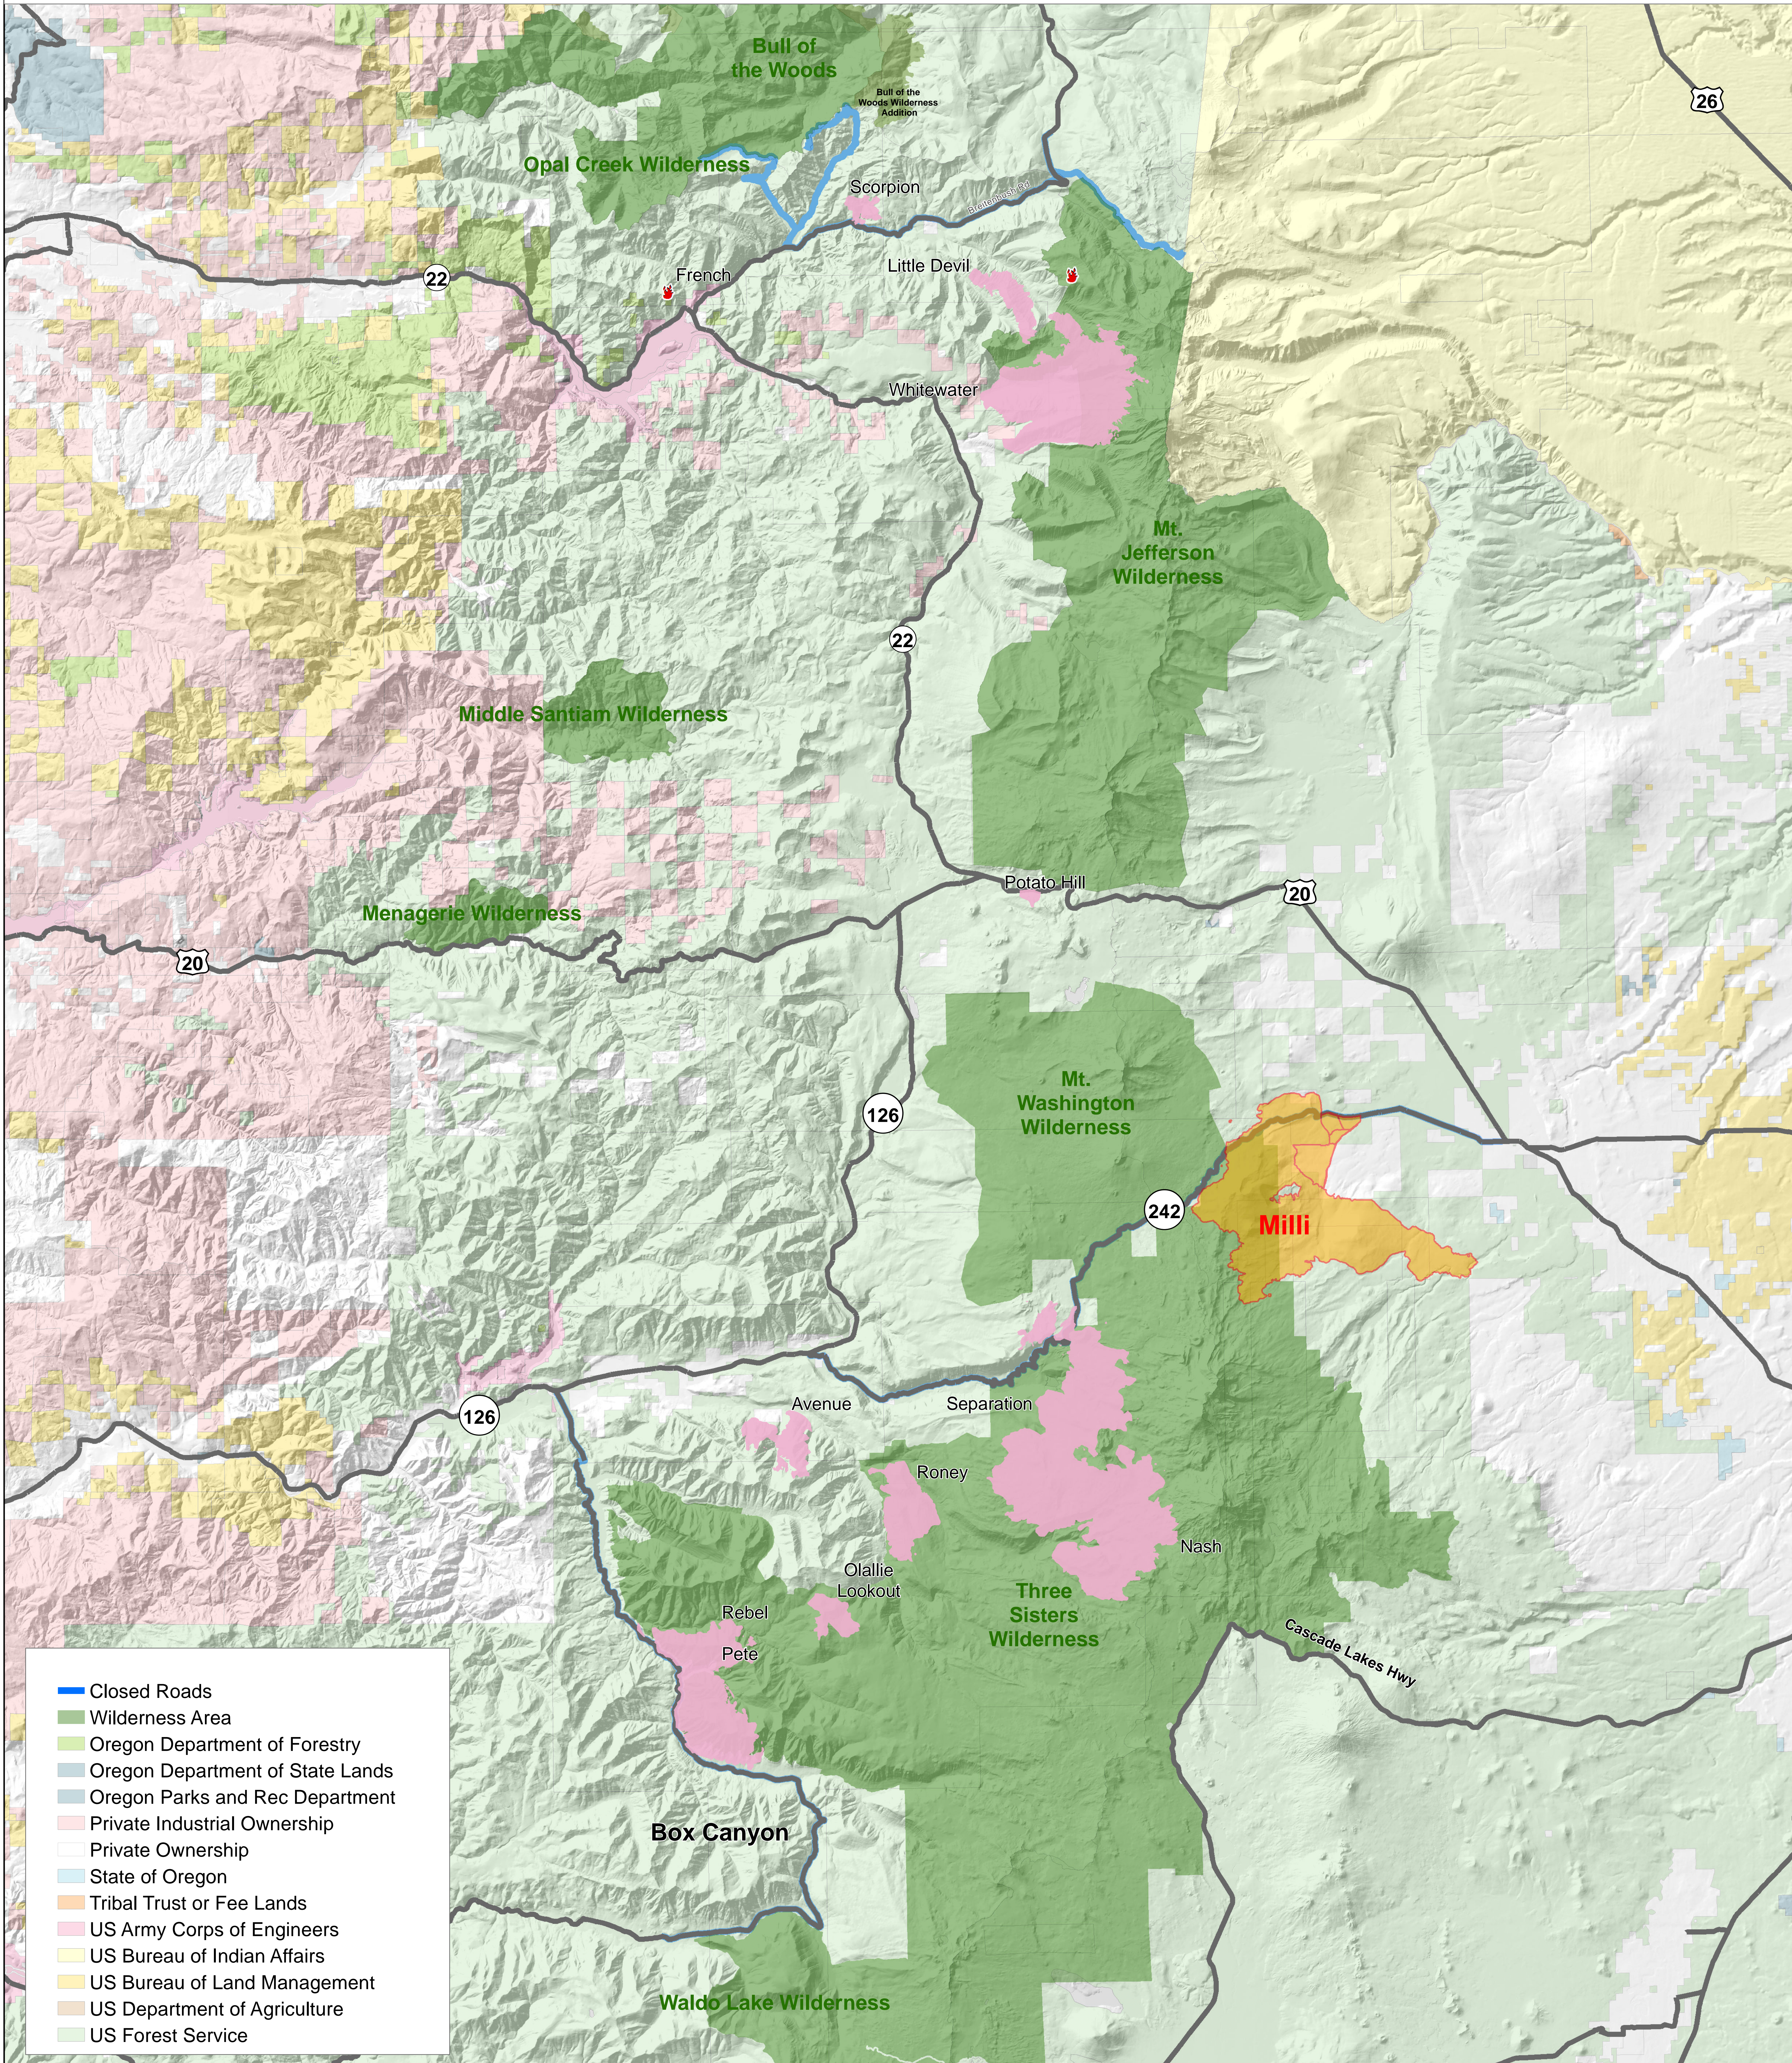

Vicinity OR-WIF-170123

Whitewater, Little Devil,
Potato Hill, Scorpion,
French

September 13, 2017

- Closed Roads
- Wilderness Area
- Oregon Department of Forestry
- Oregon Department of State Lands
- Oregon Parks and Rec Department
- Private Industrial Ownership
- Private Ownership
- State of Oregon
- Tribal Trust or Fee Lands
- US Army Corps of Engineers
- US Bureau of Indian Affairs
- US Bureau of Land Management
- US Department of Agriculture
- US Forest Service