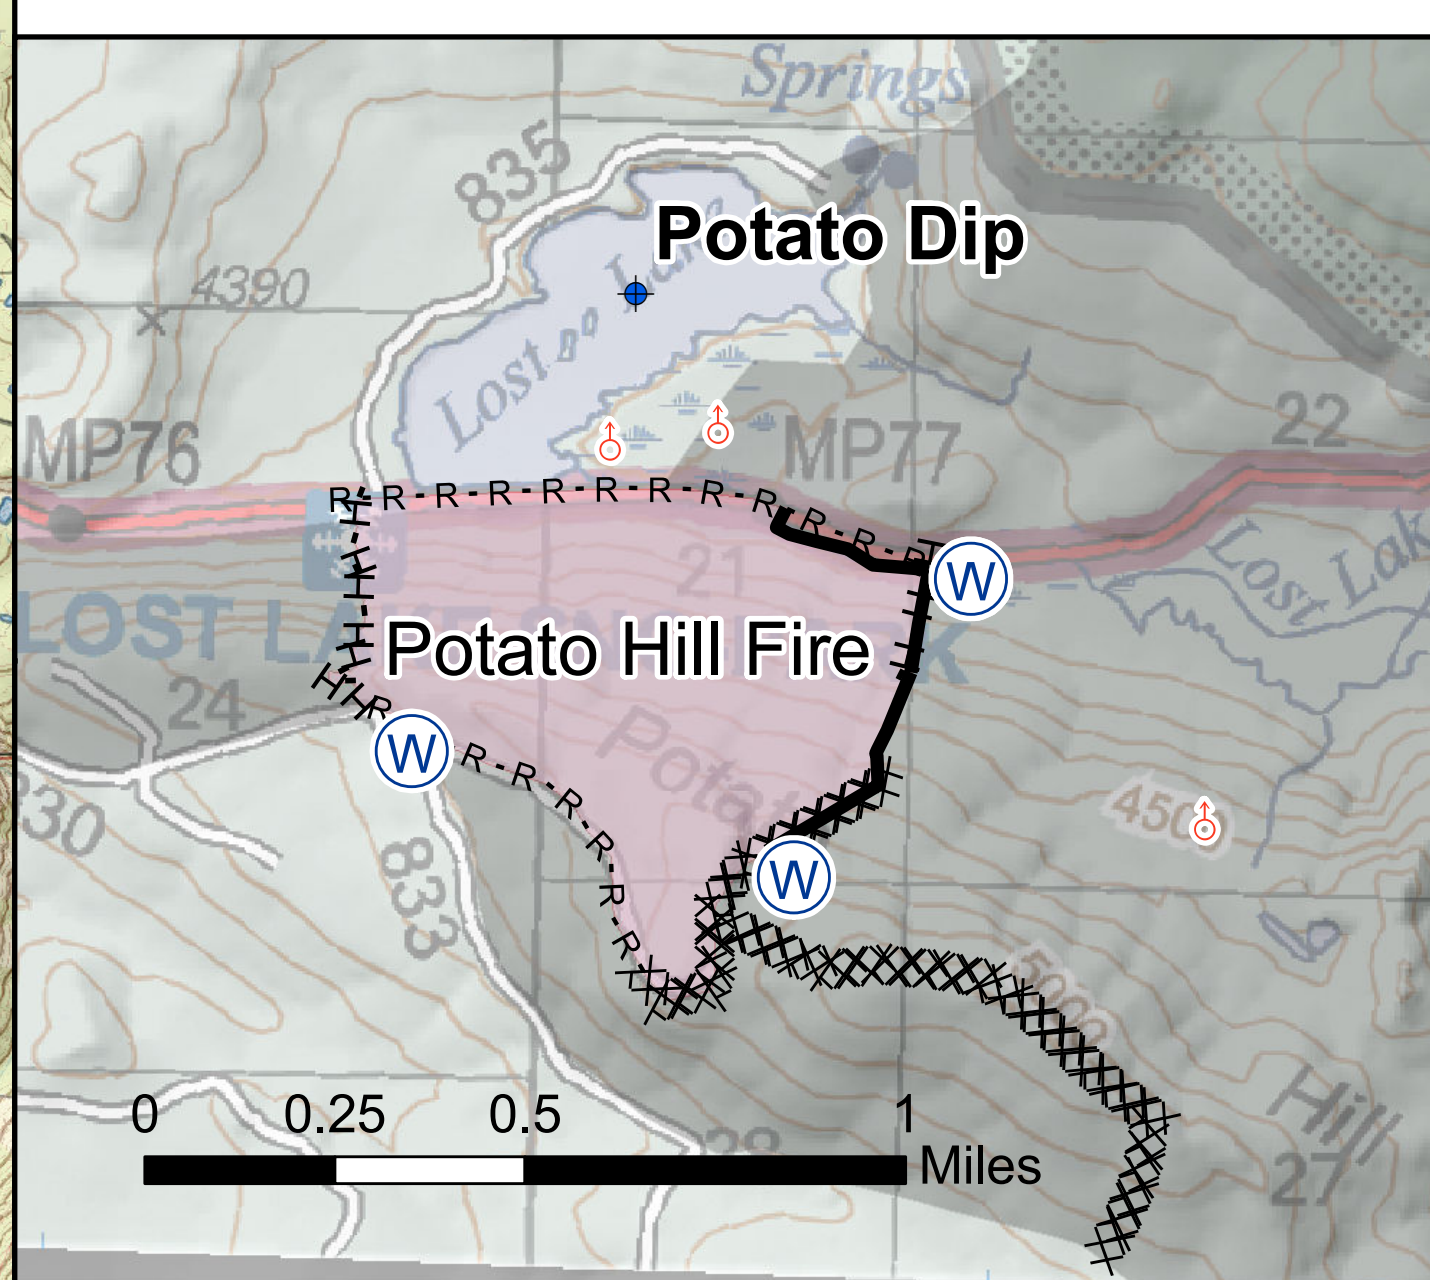

# Whitewater Fire Briefing Map

## OR-WIF-170123

September 16, 2017

Fires: Whitewater, Little Devil, Scorpion, Claggett, Slideout, French, Potato Hill, Section Line  
 IR from 9/14/2017 @ 1928  
 DRTI from 09/15/2017 @ 1200

Datum: NAD 83 Miles

### Potato Hill Inset

### Div C South Inset

Scan for mobile maps