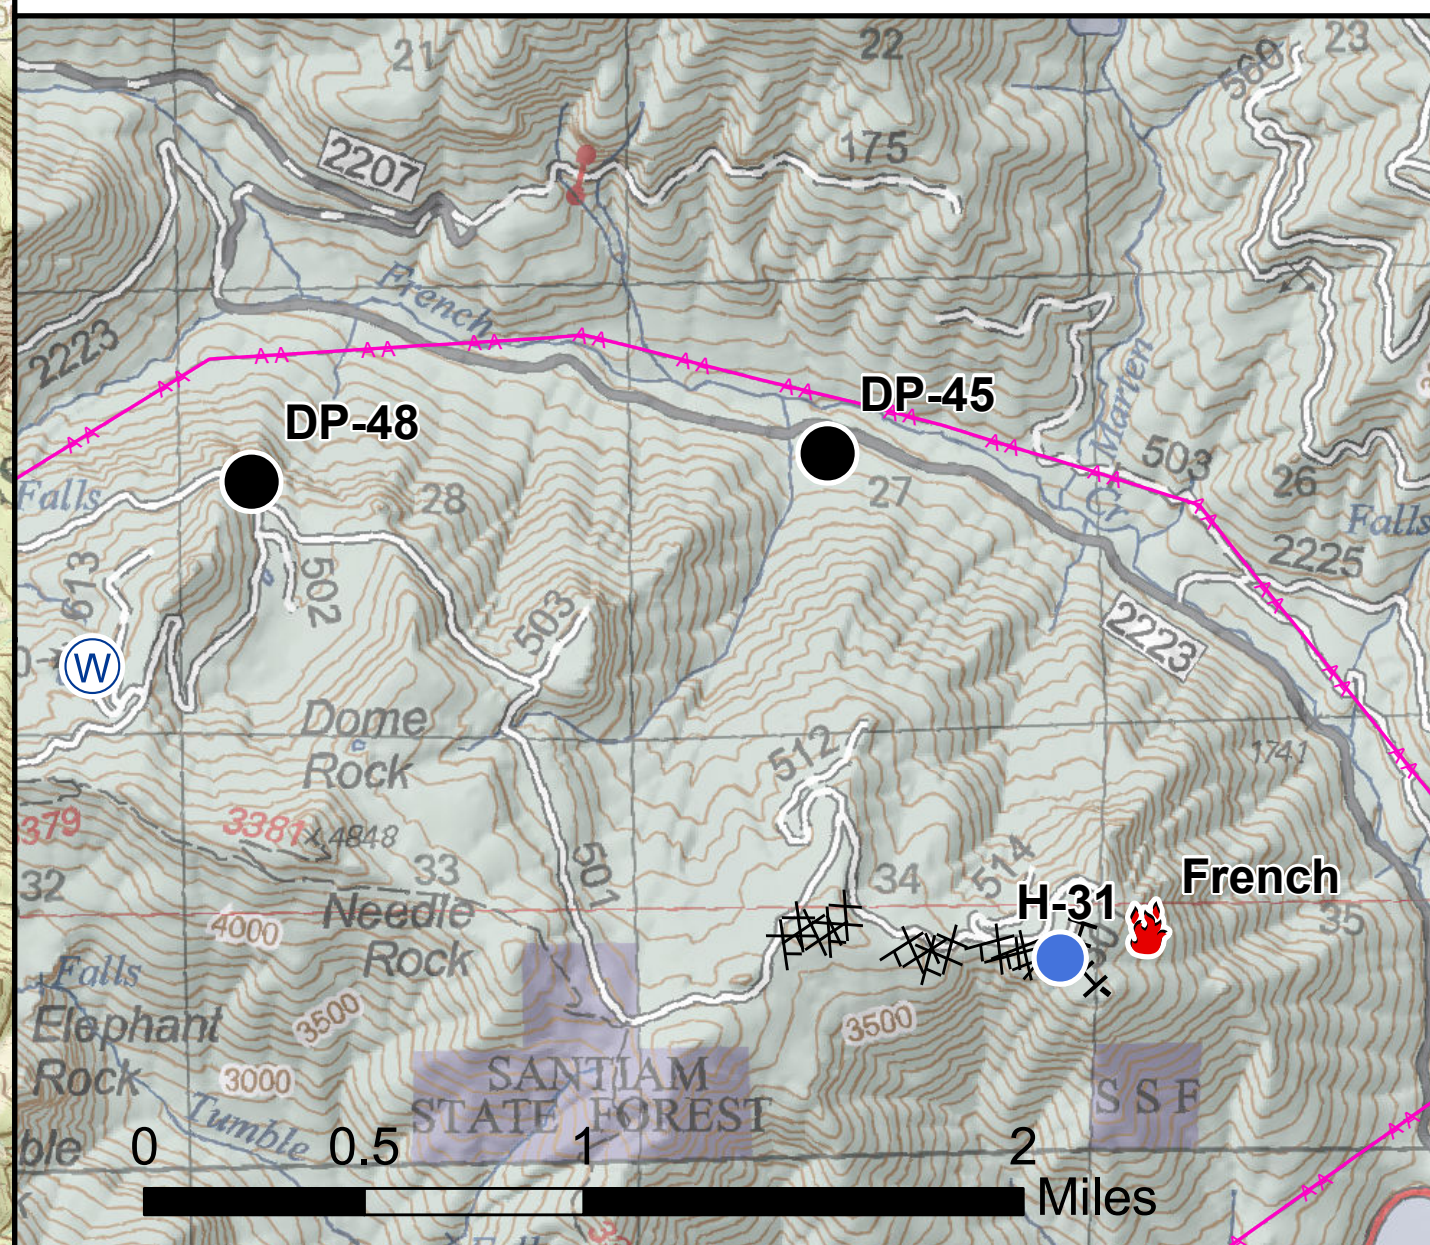

# Whitewater Fire Briefing Map

## OR-WIF-170123

September 16, 2017

Fires: Whitewater, Little Devil, Scorpion, Claggett, Slideout, French, Potato Hill, Section Line  
 IR from 9/14/2017 @ 1928  
 DRTI from 09/15/2017 @ 1200

Datum: NAD 83 Miles

### Potato Hill Inset

### Div C South Inset

Scan for mobile maps