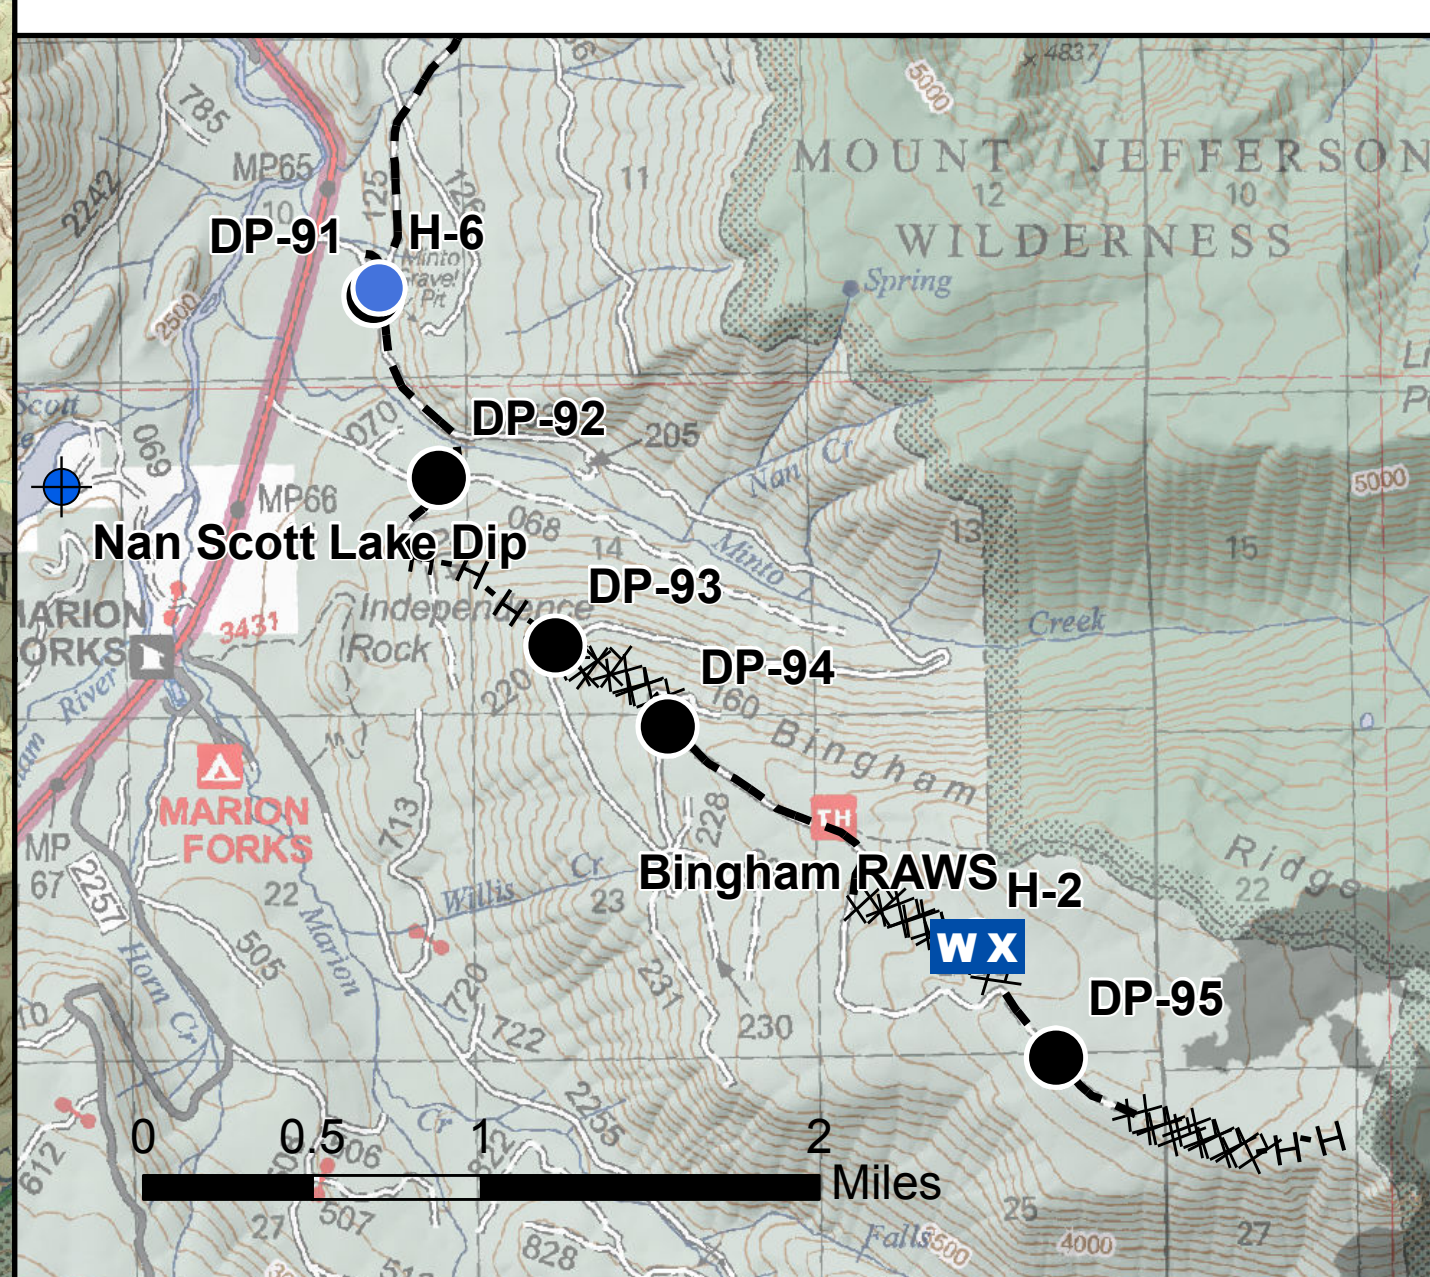

# Whitewater Fire Briefing Map

## OR-WIF-170123

September 16, 2017

Fires: Whitewater, Little Devil, Scorpion, Claggett, Slideout, French, Potato Hill, Section Line  
 IR from 9/14/2017 @ 1928  
 DRTI from 09/15/2017 @ 1200

Datum: NAD 83 Miles

### Potato Hill Inset

### Div C South Inset

Scan for mobile maps