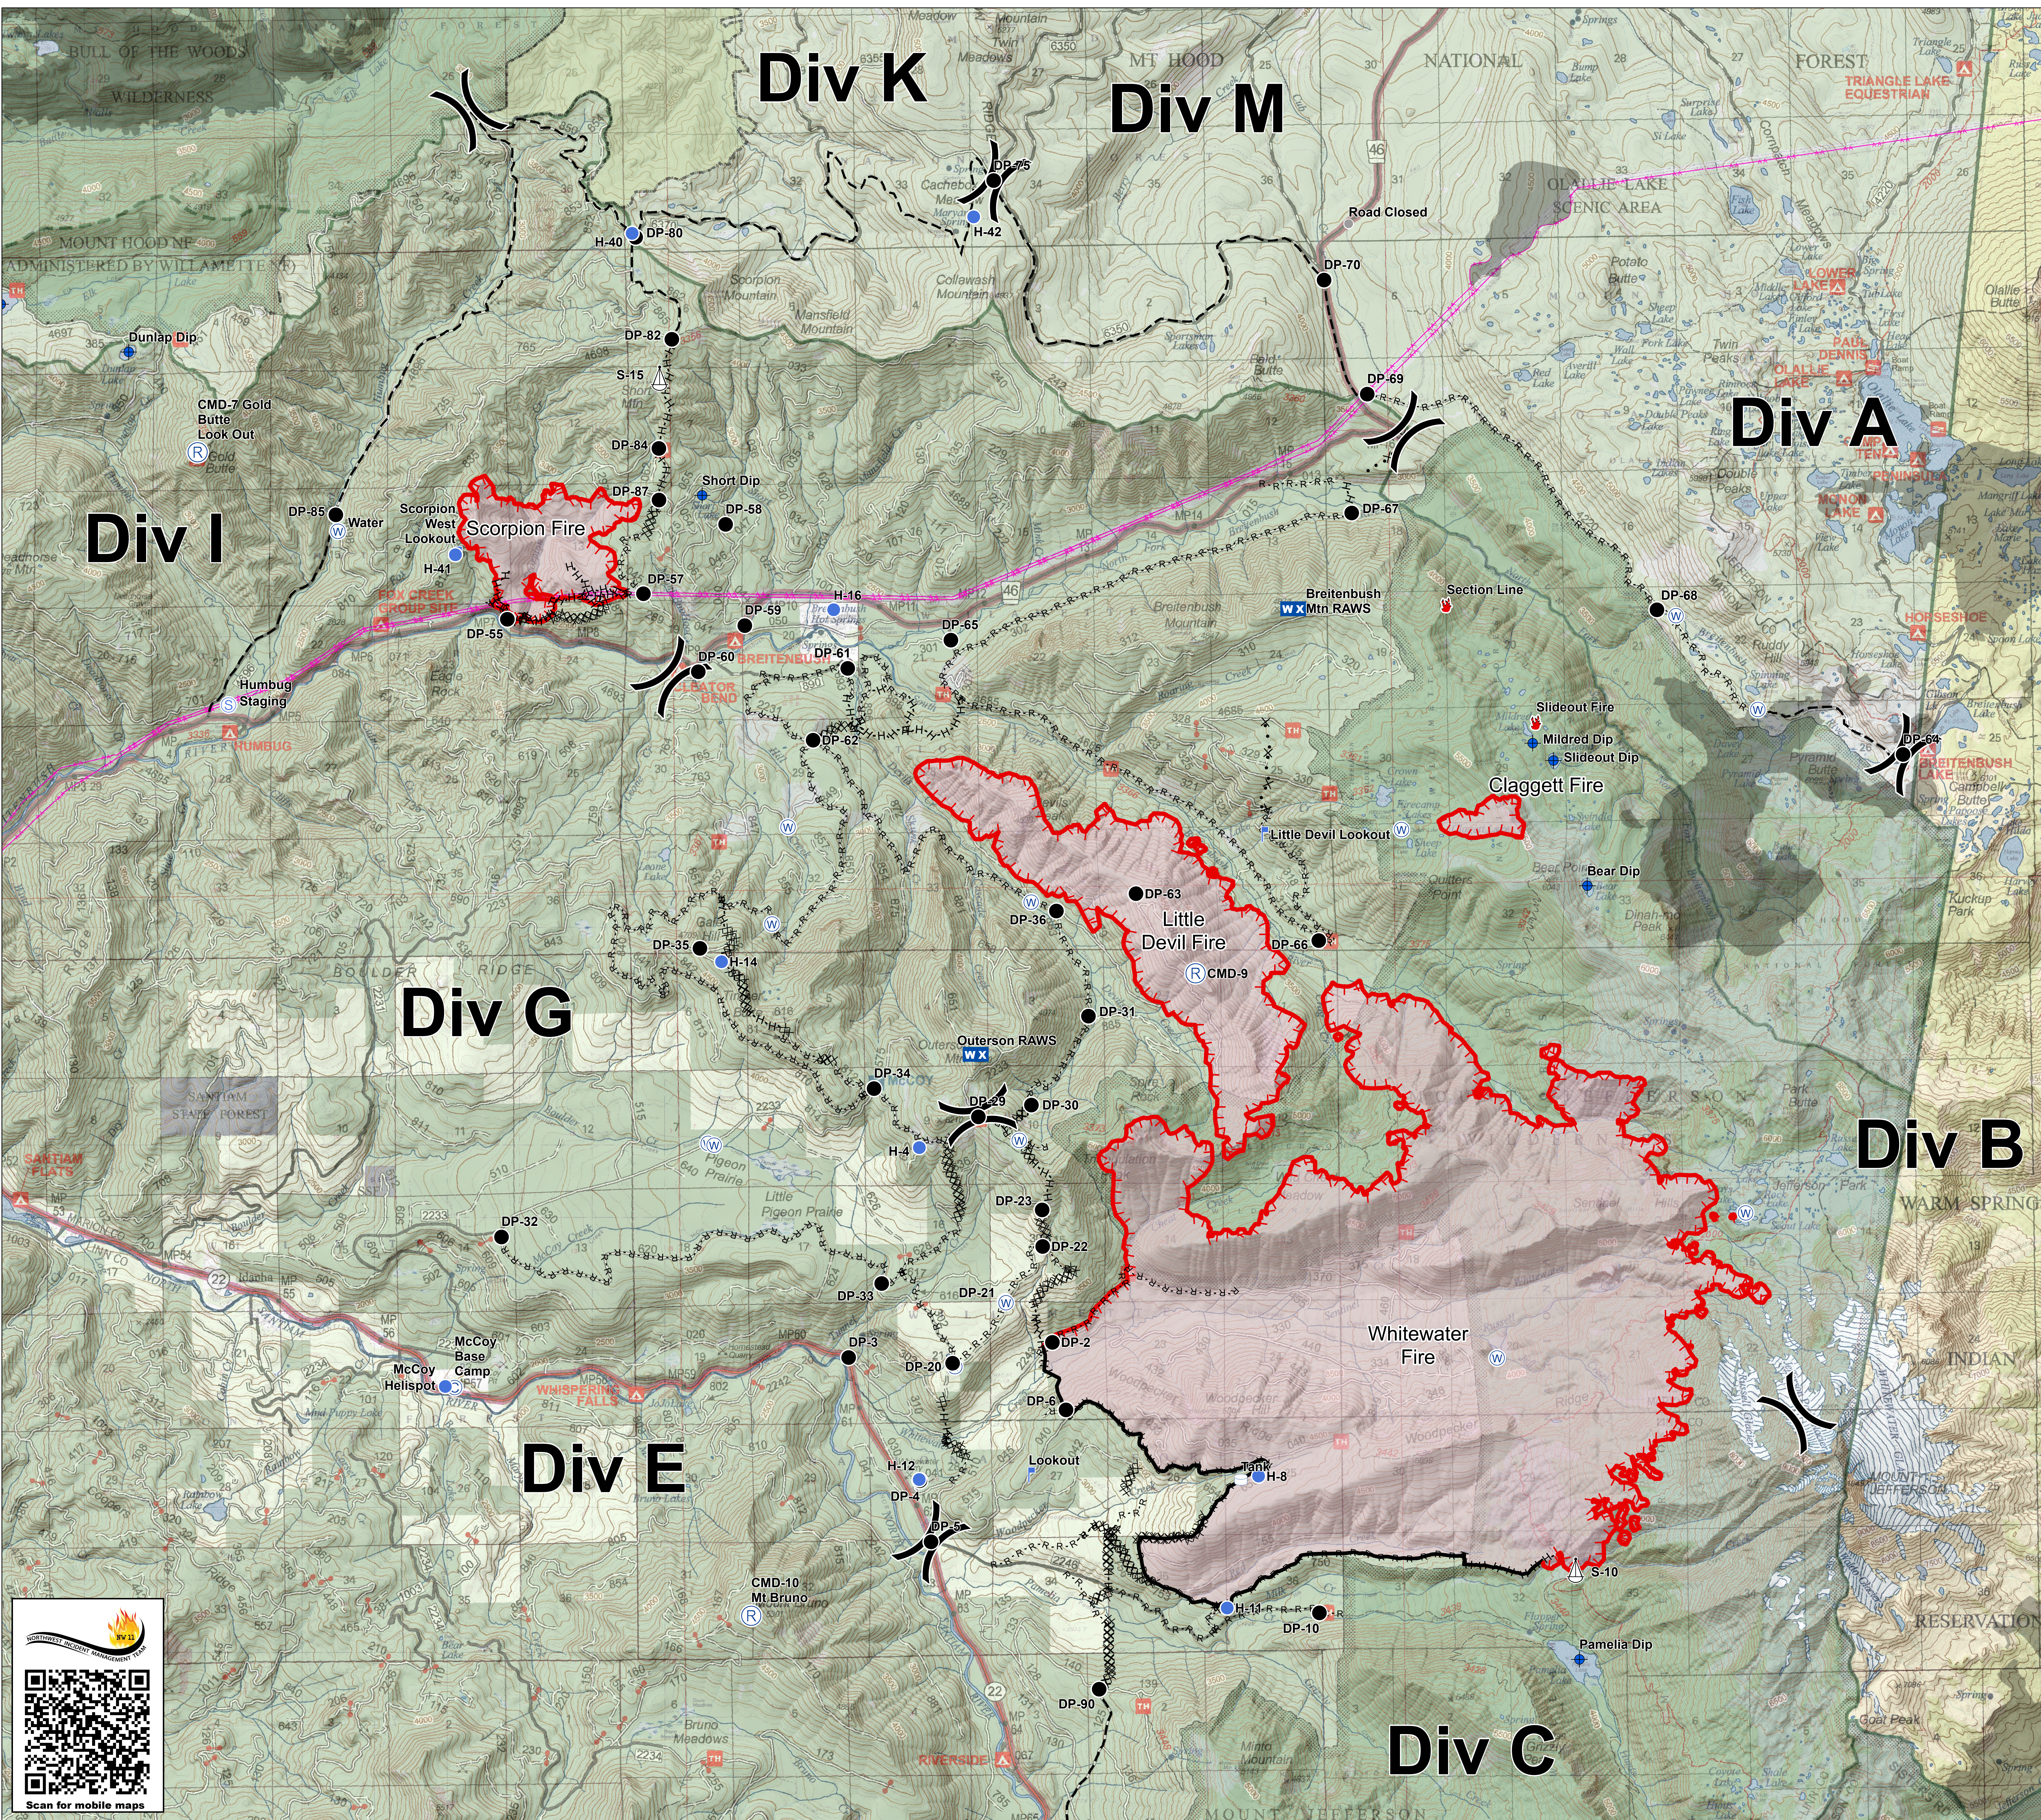

# Whitewater Fire Briefing Map

## OR-WIF-170123

September 16, 2017

Fires: Whitewater, Little Devil, Scorpion, Claggett, Slideout, French, Potato Hill, Section Line  
 IR from 9/14/2017 @ 1928  
 DRTI from 09/15/2017 @ 1200

Datum: NAD 83 Miles

### Potato Hill Inset

### Div C South Inset

Scan for mobile maps