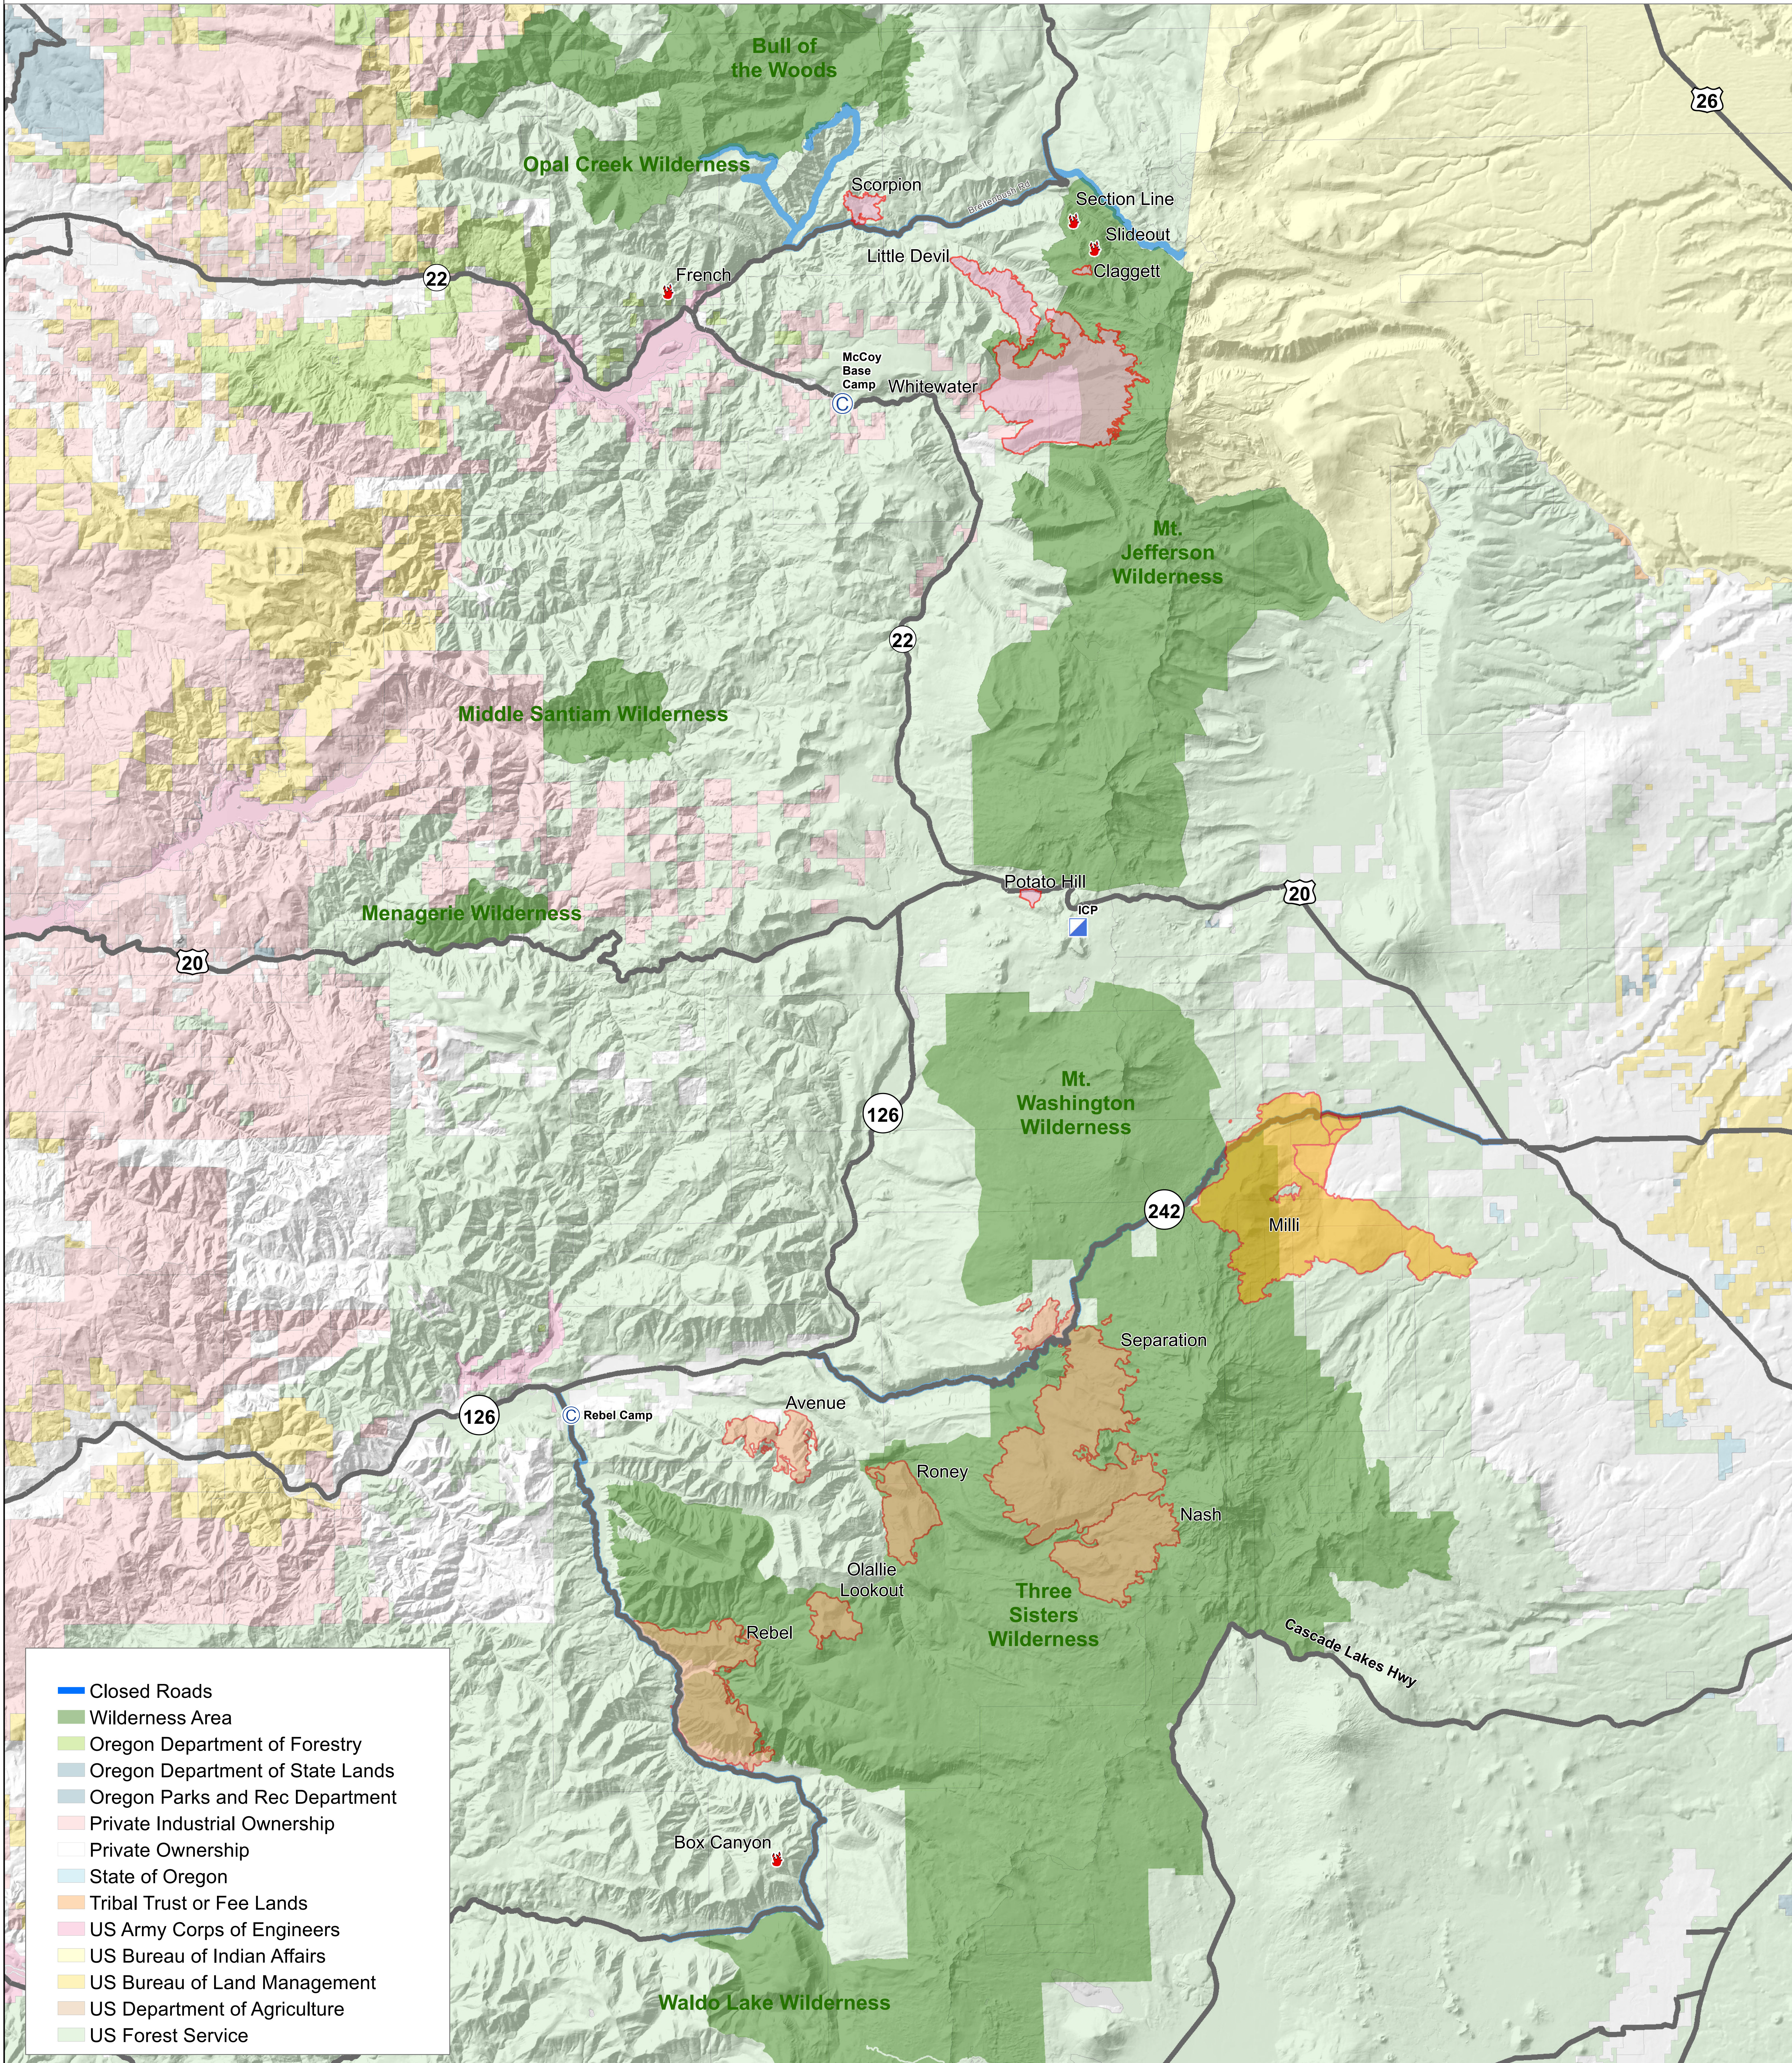

Vicinity OR-WIF-170123

Whitewater, Little Devil,
Potato Hill, Scorpion,
French, Claggett,
Slideout & Section Line
September 17, 2017

- Closed Roads
- Wilderness Area
- Oregon Department of Forestry
- Oregon Department of State Lands
- Oregon Parks and Rec Department
- Private Industrial Ownership
- Private Ownership
- State of Oregon
- Tribal Trust or Fee Lands
- US Army Corps of Engineers
- US Bureau of Indian Affairs
- US Bureau of Land Management
- US Department of Agriculture
- US Forest Service