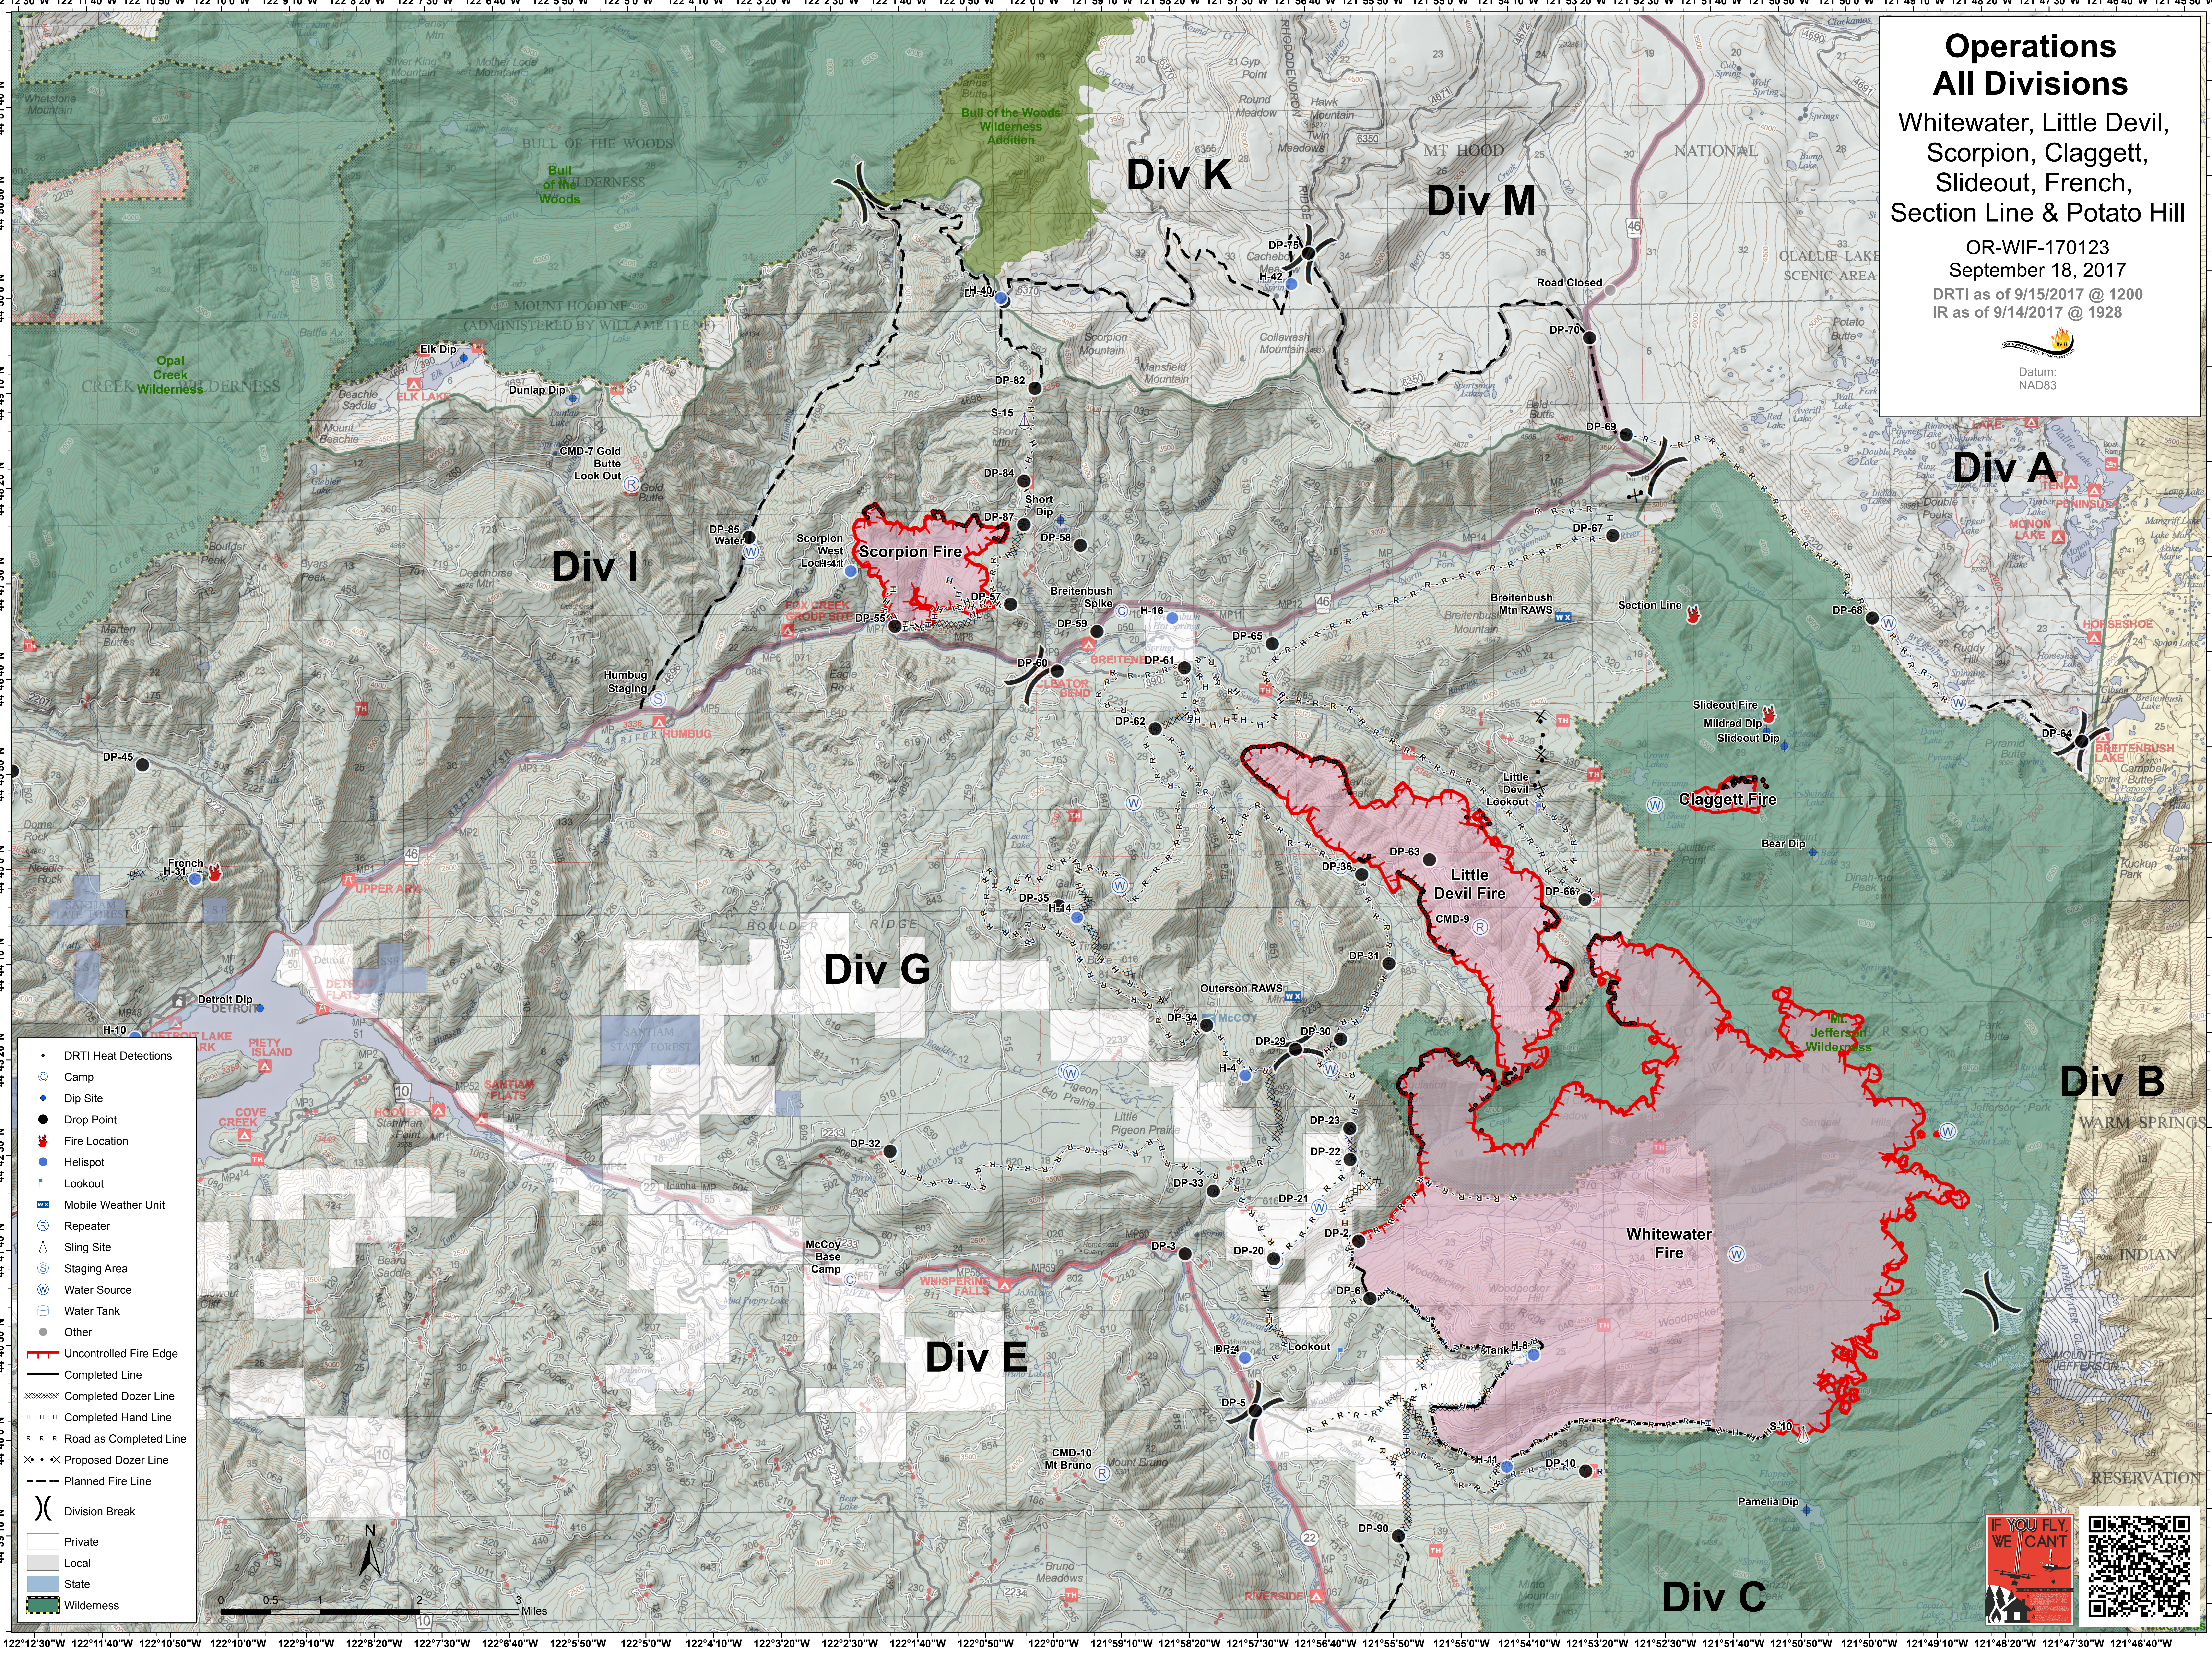

**Operations
All Divisions**
Whitewater, Little Devil,
Scorpion, Claggett,
Slideout, French,
Section Line & Potato Hill

OR-WIF-170123
September 18, 2017
DRTI as of 9/15/2017 @ 1200
IR as of 9/14/2017 @ 1928

Datum:
NAD83

- DRTI Heat Detections
- ⊙ Camp
- Dip Site
- Drop Point
- Fire Location
- Hellsite
- ⊕ Lookout
- ⊗ Mobile Weather Unit
- Ⓡ Repeater
- Ⓢ Sling Site
- Ⓣ Staging Area
- Ⓦ Water Source
- Ⓥ Water Tank
- Other
- Uncontrolled Fire Edge
- Completed Line
- Completed Dozer Line
- Completed Hand Line
- Road as Completed Line
- Proposed Dozer Line
- Planned Fire Line
- ⌋ Division Break
- ▭ Private
- ▭ Local
- ▭ State
- ▭ Wilderness