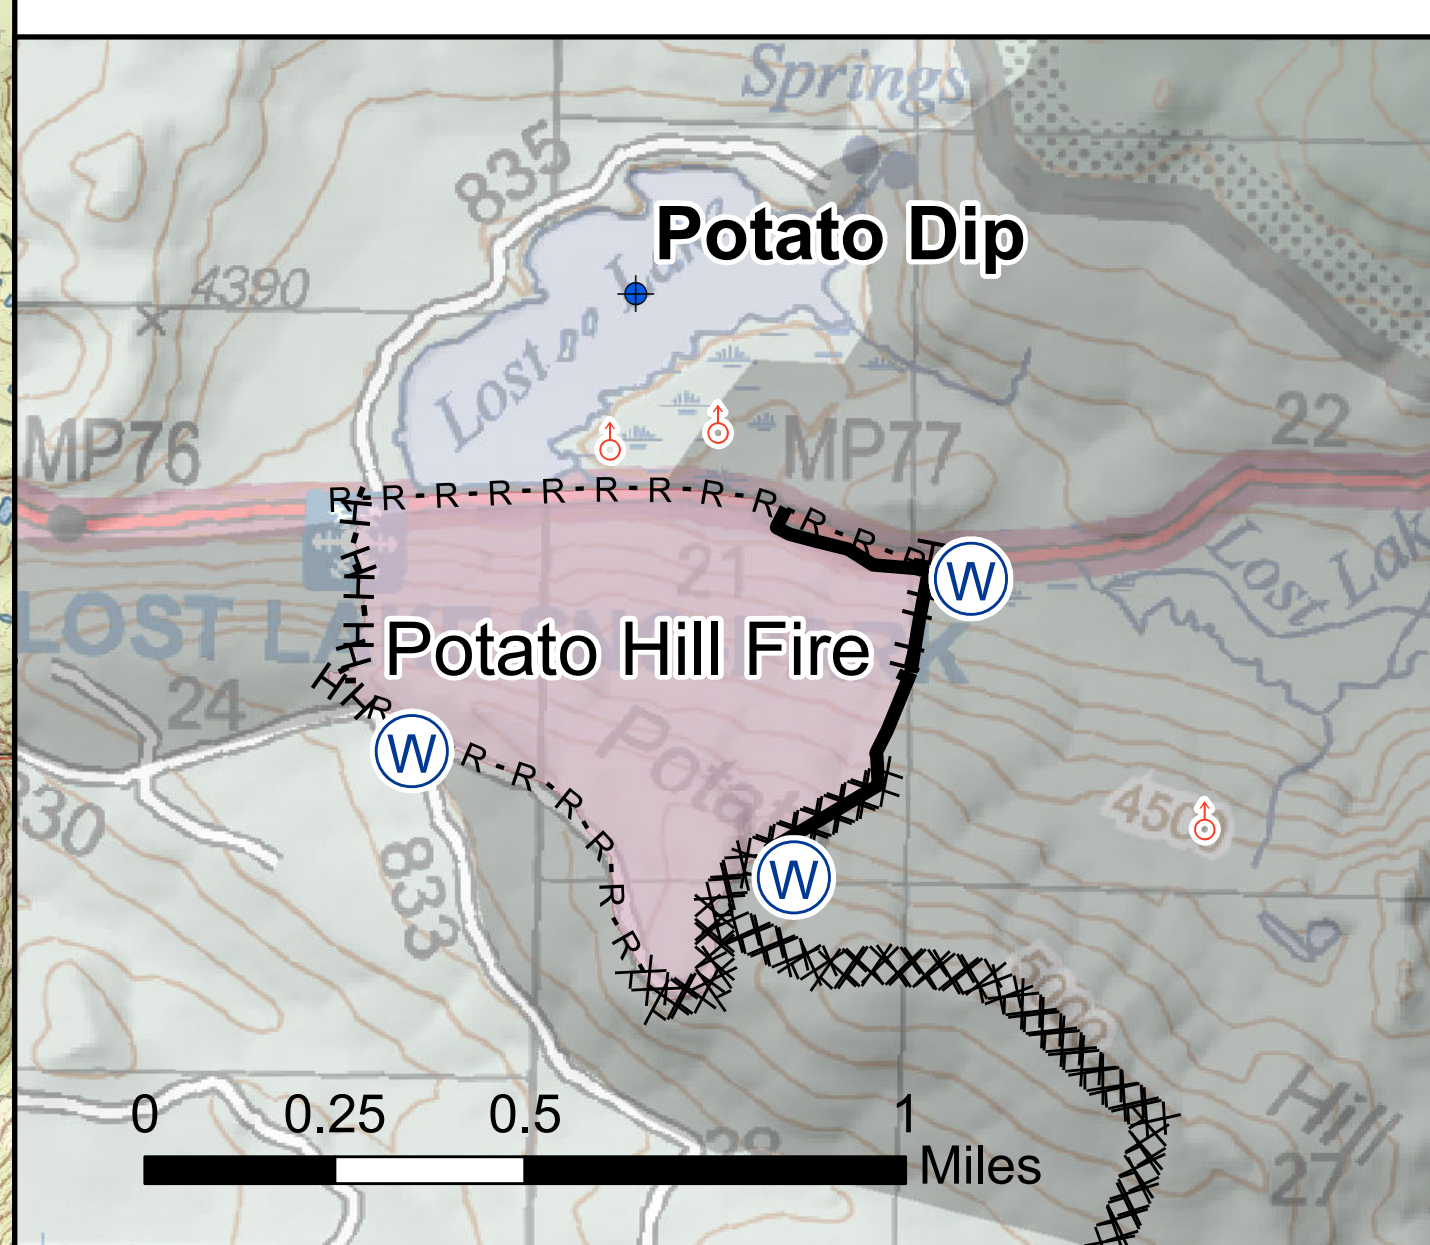

Whitewater Fire Briefing Map

OR-WIF-170123

September 21, 2017

Fires: Whitwater, Little Devil, Scorpion, Claggett, Slideout, French, Potato Hill, Section Line
 IR from 9/14/2017 @ 1928
 DRTI from 09/15/2017 @ 1200

Datum: NAD 83 Miles

Potato Hill Fire

French Fire

Div C South