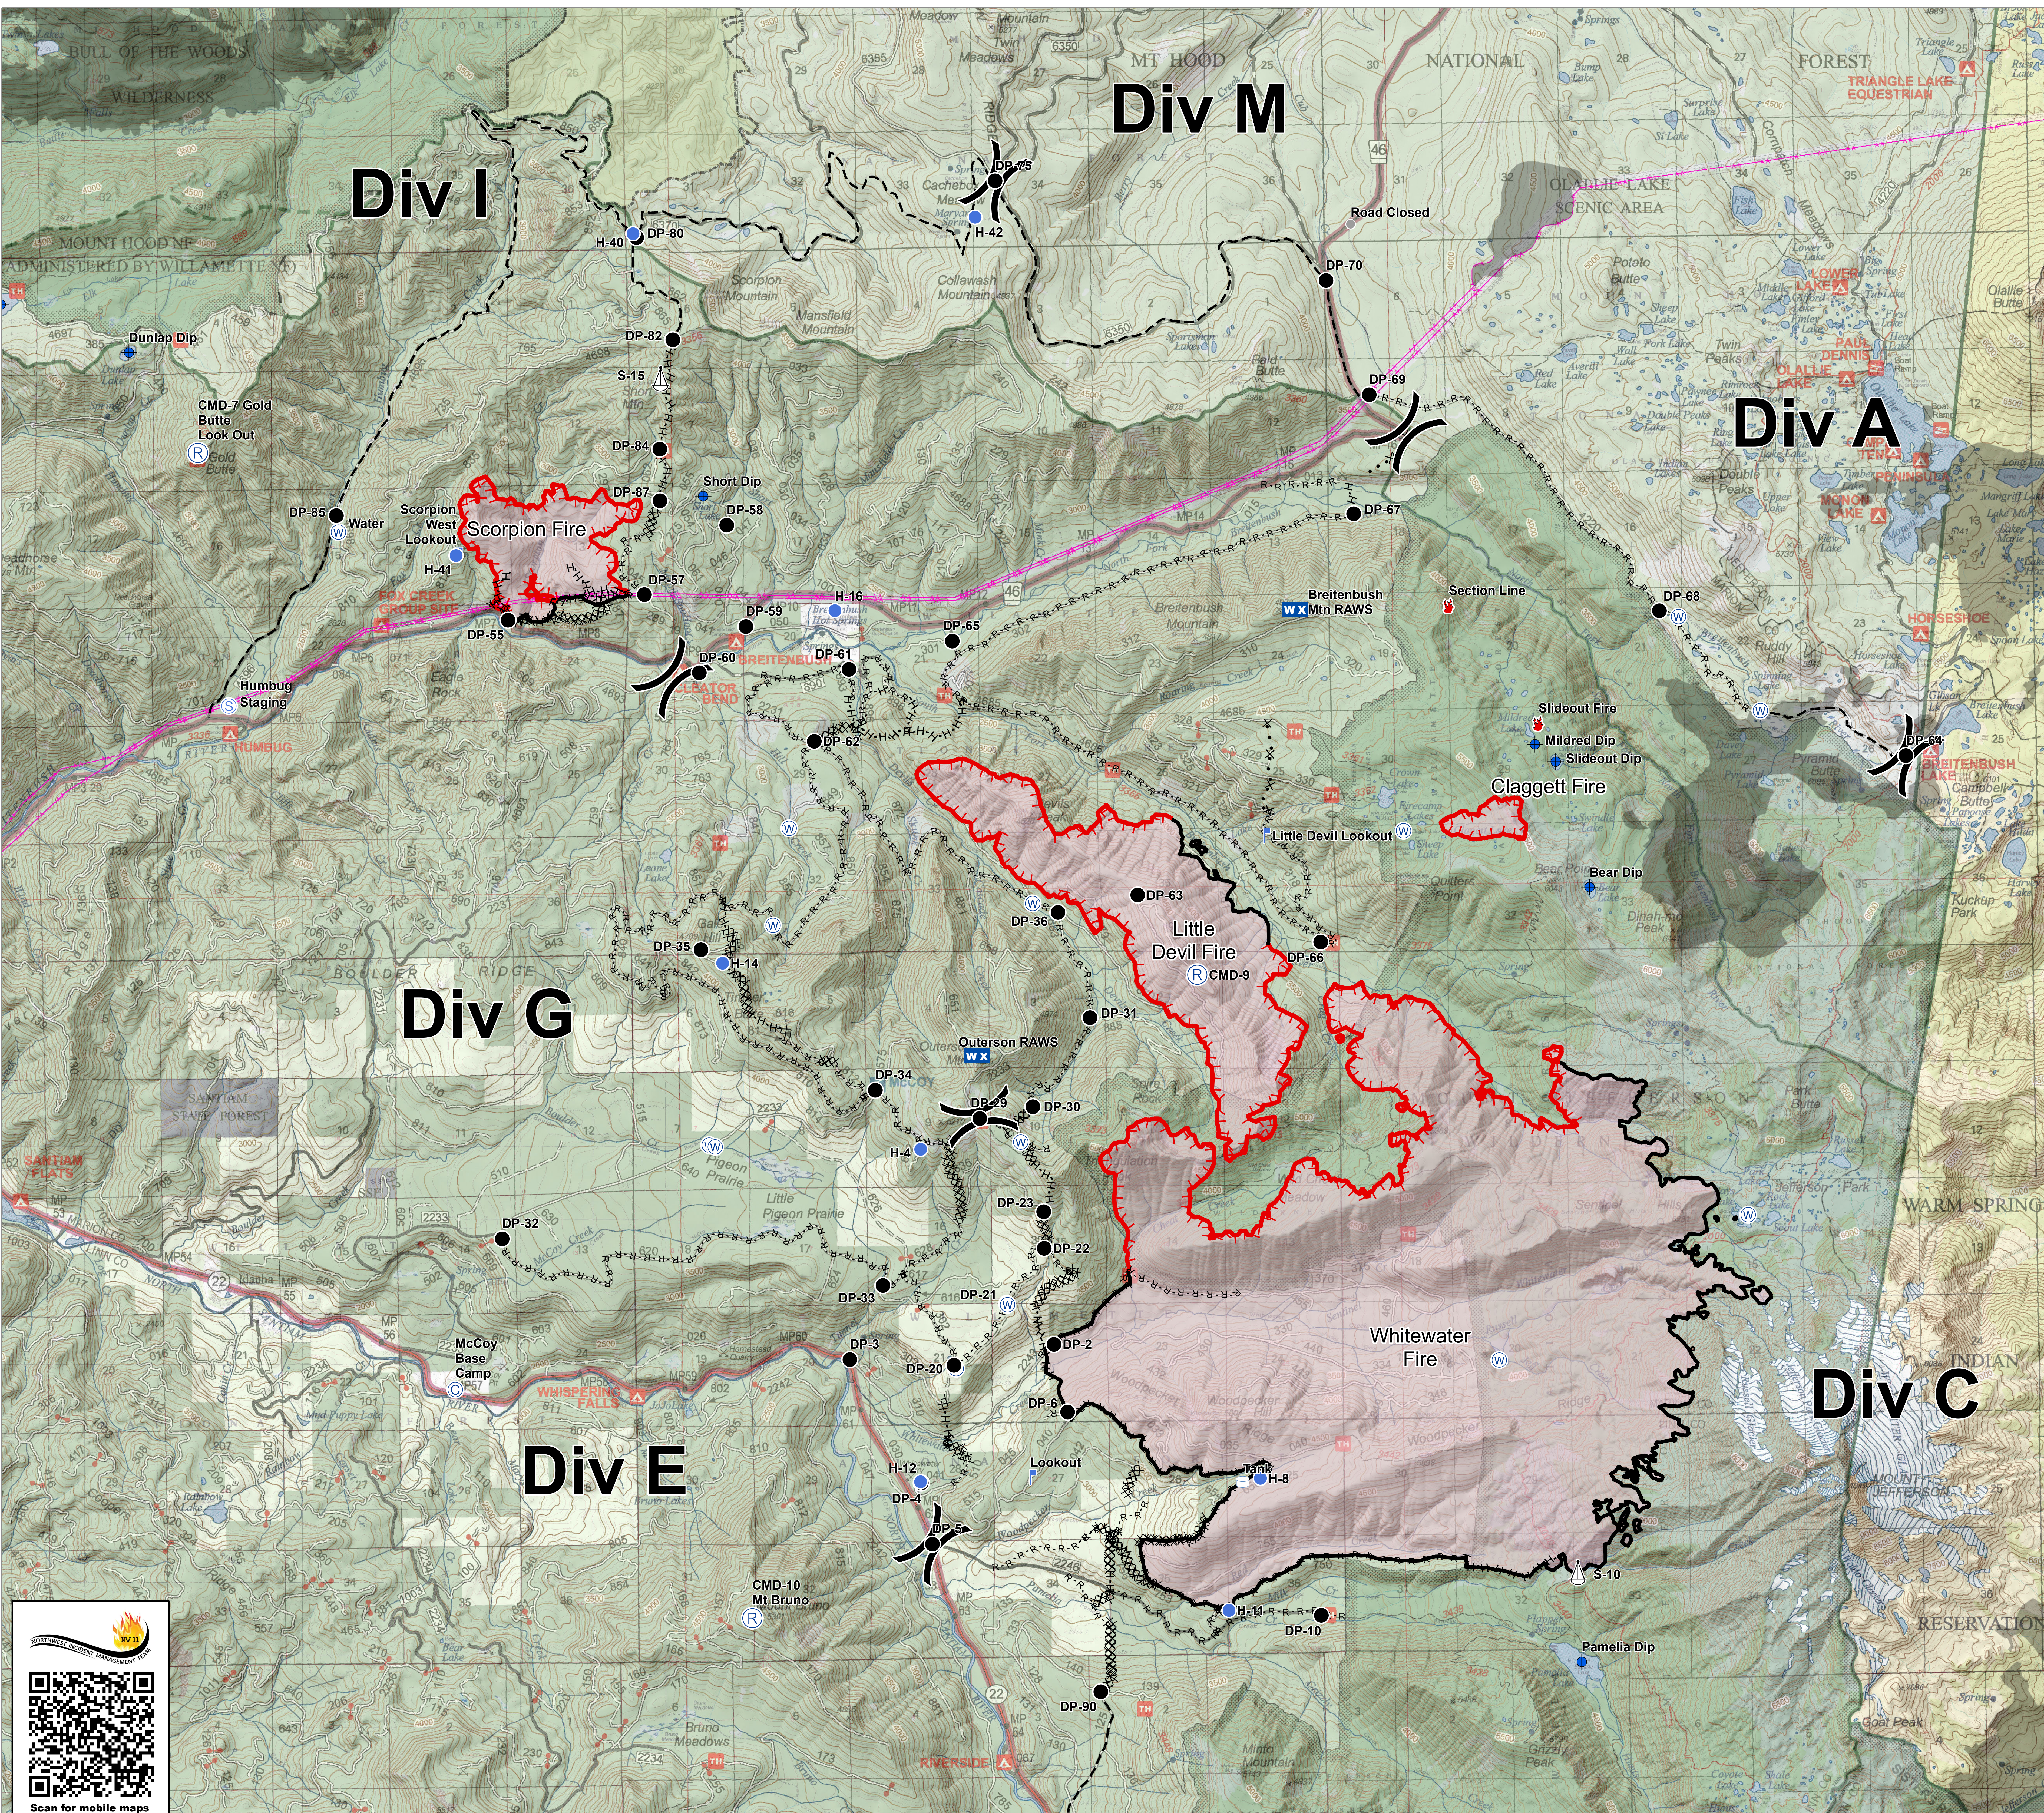

Whitewater Fire Briefing Map

OR-WIF-170123

September 21, 2017

Fires: Whitwater, Little Devil, Scorpion, Claggett, Slideout, French, Potato Hill, Section Line
 IR from 9/14/2017 @ 1928
 DRTI from 09/15/2017 @ 1200

Datum: NAD 83 Miles

Potato Hill Fire

French Fire

Div C South