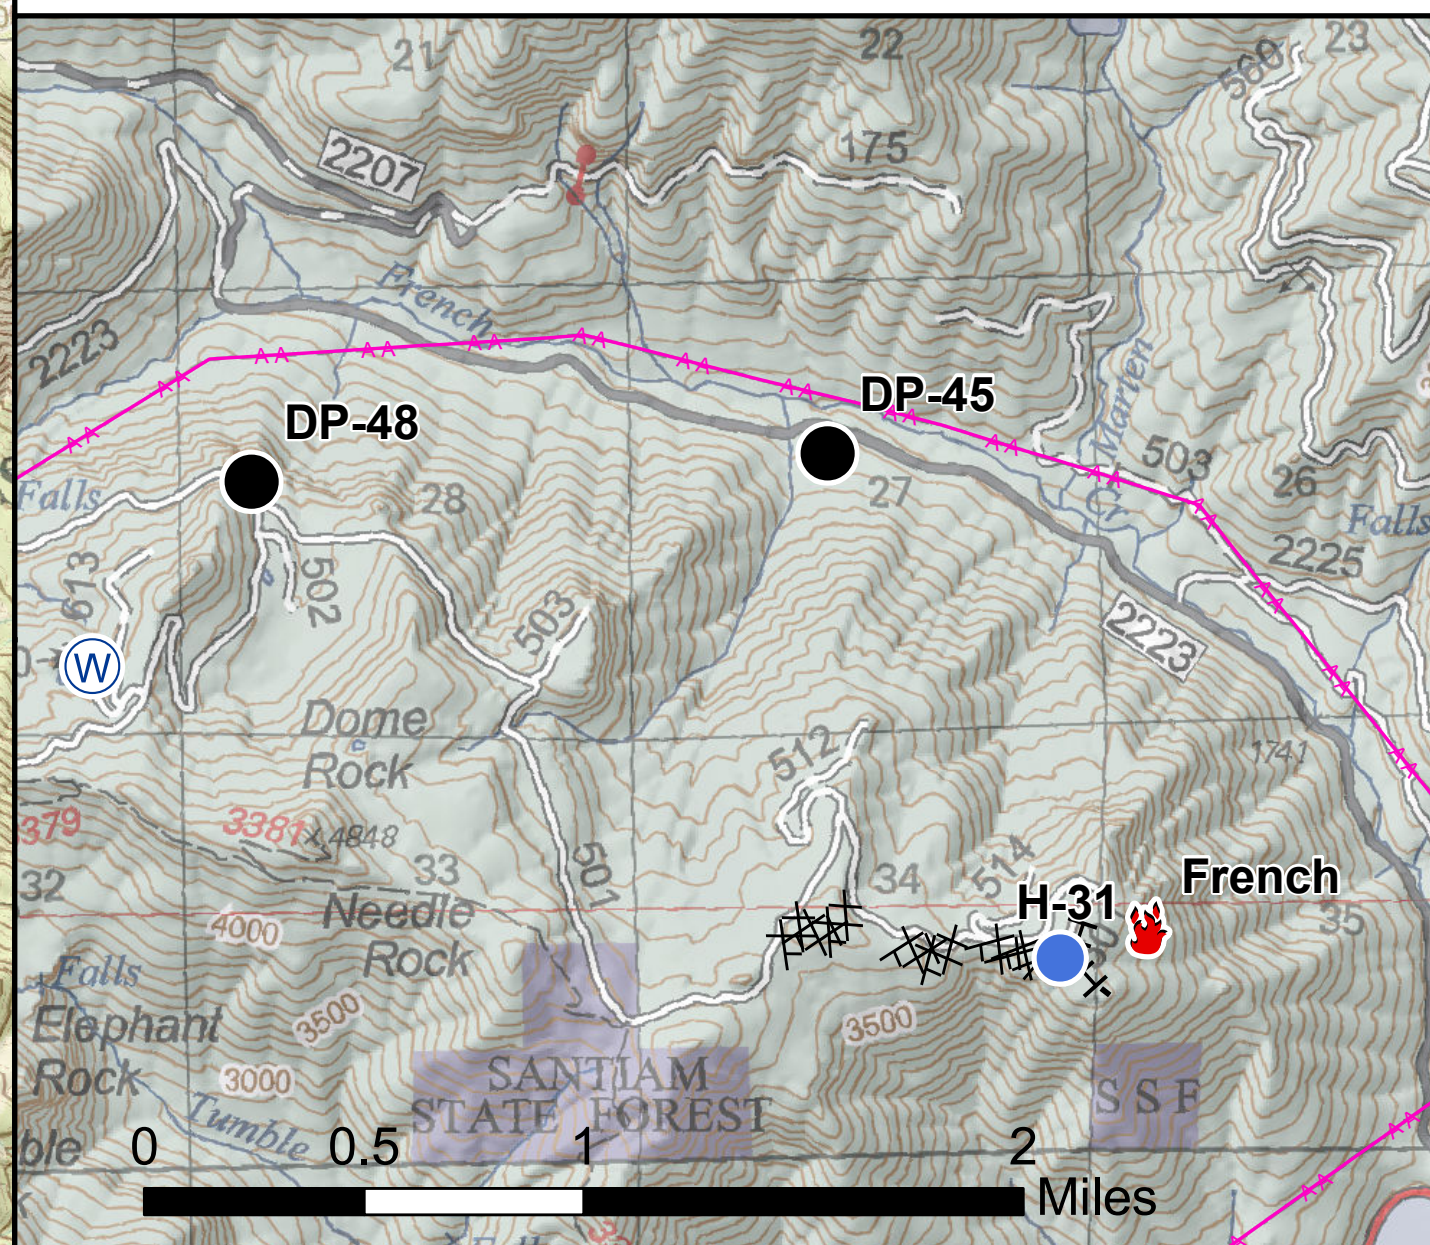

Whitewater Fire Briefing Map

OR-WIF-170123

September 21, 2017

Fires: Whitwater, Little Devil, Scorpion, Claggett, Slideout, French, Potato Hill, Section Line
 IR from 9/14/2017 @ 1928
 DRTI from 09/15/2017 @ 1200

Datum: NAD 83 Miles

Potato Hill Fire

French Fire

Div C South