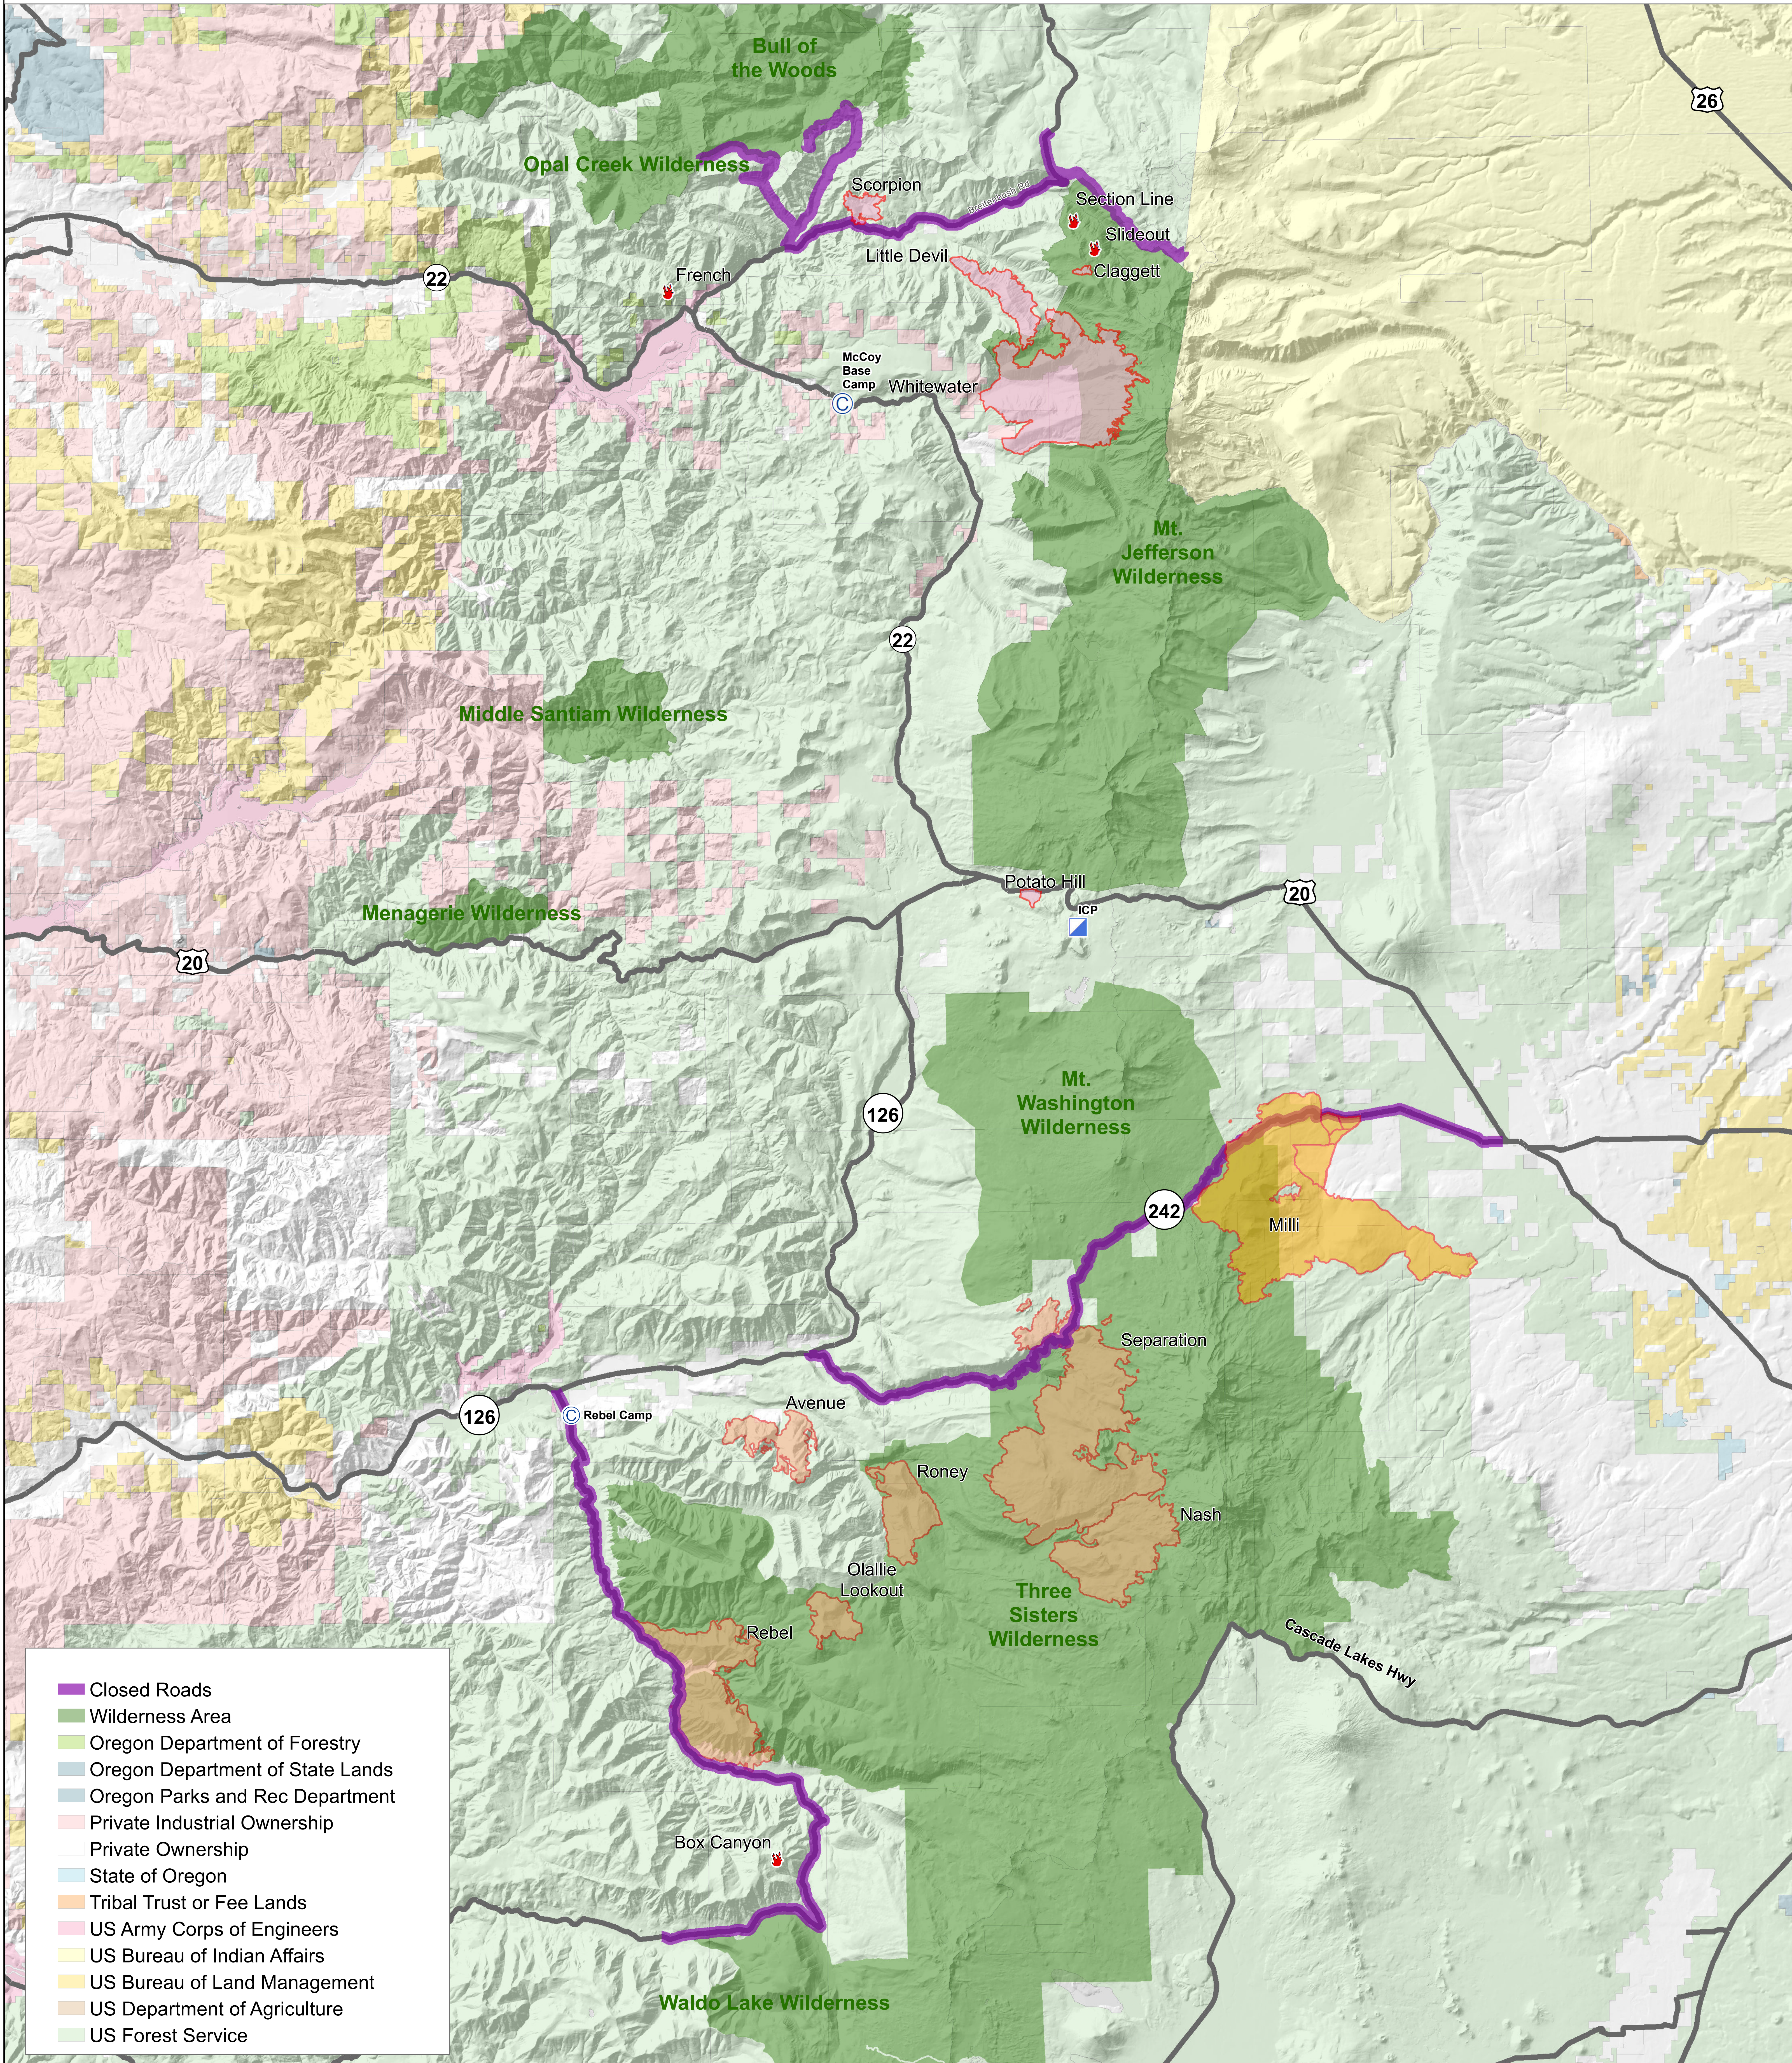

# Vicinity OR-WIF-170123

Whitewater, Little Devil,  
Potato Hill, Scorpion,  
French, Claggett,  
Slideout & Section Line  
September 21, 2017

- Closed Roads
- Wilderness Area
- Oregon Department of Forestry
- Oregon Department of State Lands
- Oregon Parks and Rec Department
- Private Industrial Ownership
- Private Ownership
- State of Oregon
- Tribal Trust or Fee Lands
- US Army Corps of Engineers
- US Bureau of Indian Affairs
- US Bureau of Land Management
- US Department of Agriculture
- US Forest Service