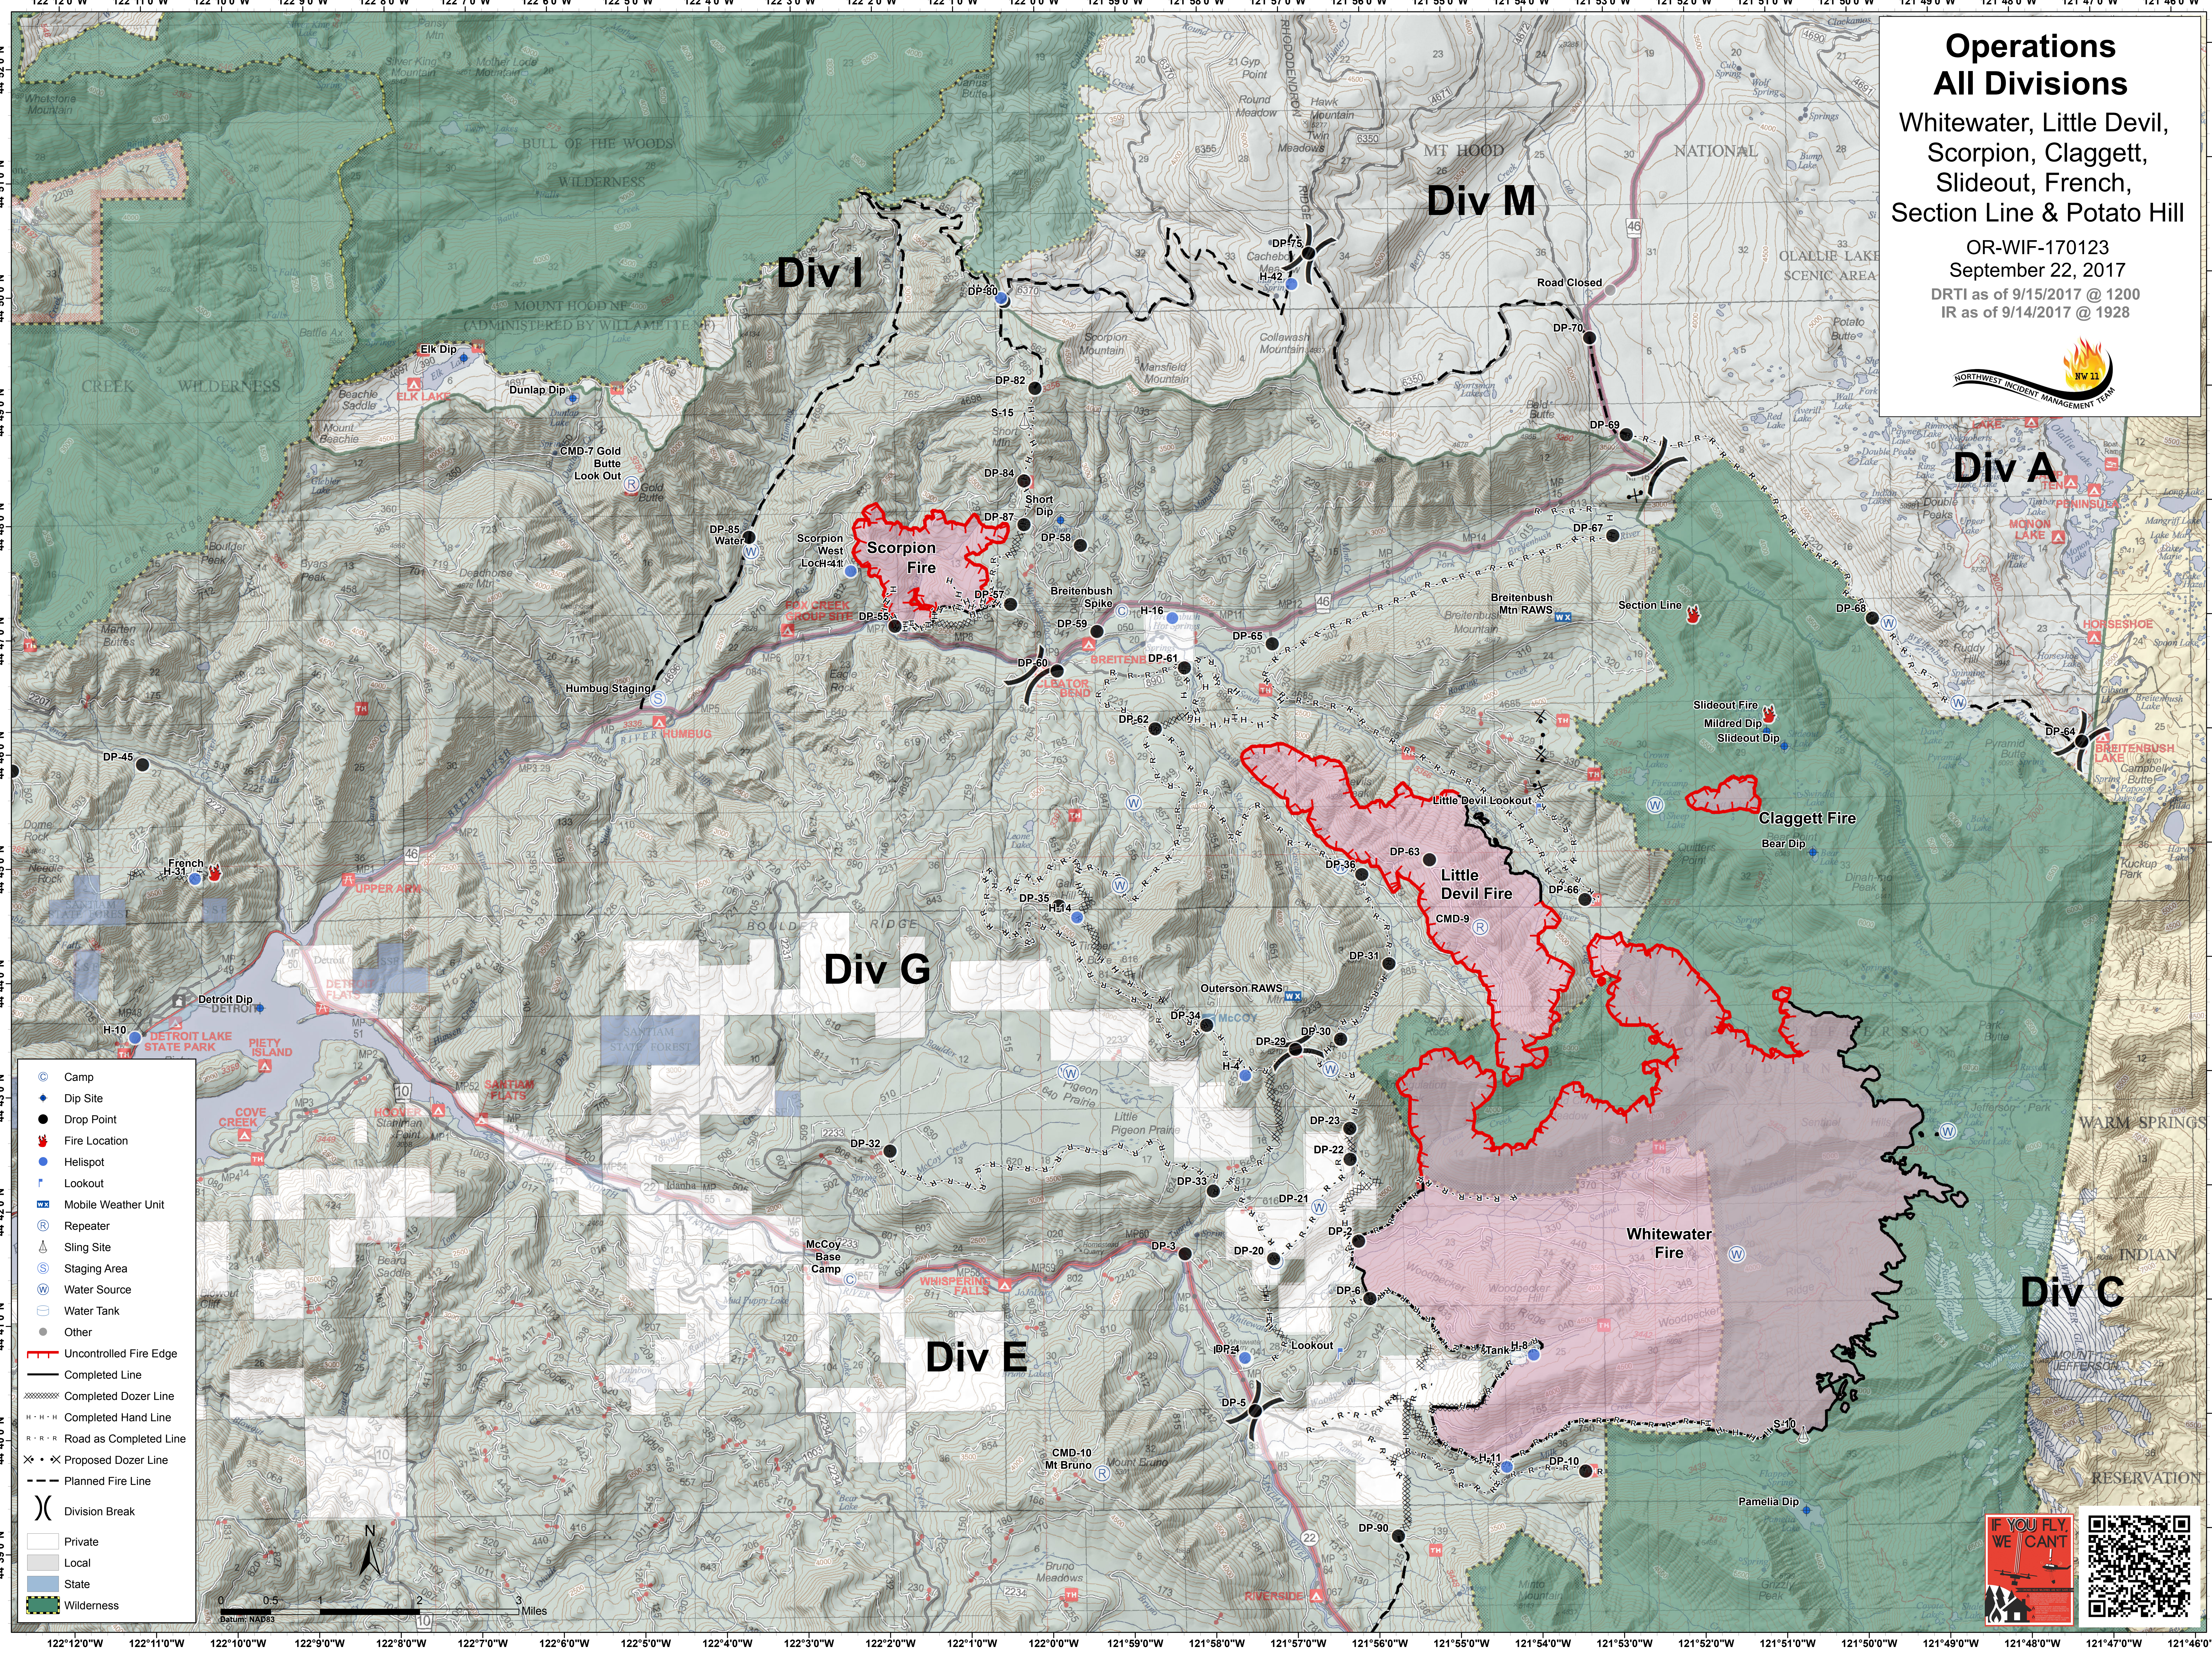

Operations
All Divisions
 Whitewater, Little Devil,
 Scorpion, Claggett,
 Slideout, French,
 Section Line & Potato Hill

OR-WIF-170123
 September 22, 2017
 DRTI as of 9/15/2017 @ 1200
 IR as of 9/14/2017 @ 1928

- Camp
- Dip Site
- Drop Point
- Fire Location
- Helispot
- Lookout
- Mobile Weather Unit
- Repeater
- Sling Site
- Staging Area
- Water Source
- Water Tank
- Other
- Uncontrolled Fire Edge
- Completed Line
- Completed Dozer Line
- Completed Hand Line
- Road as Completed Line
- Proposed Dozer Line
- Planned Fire Line
- Division Break
- Private
- Local
- State
- Wilderness