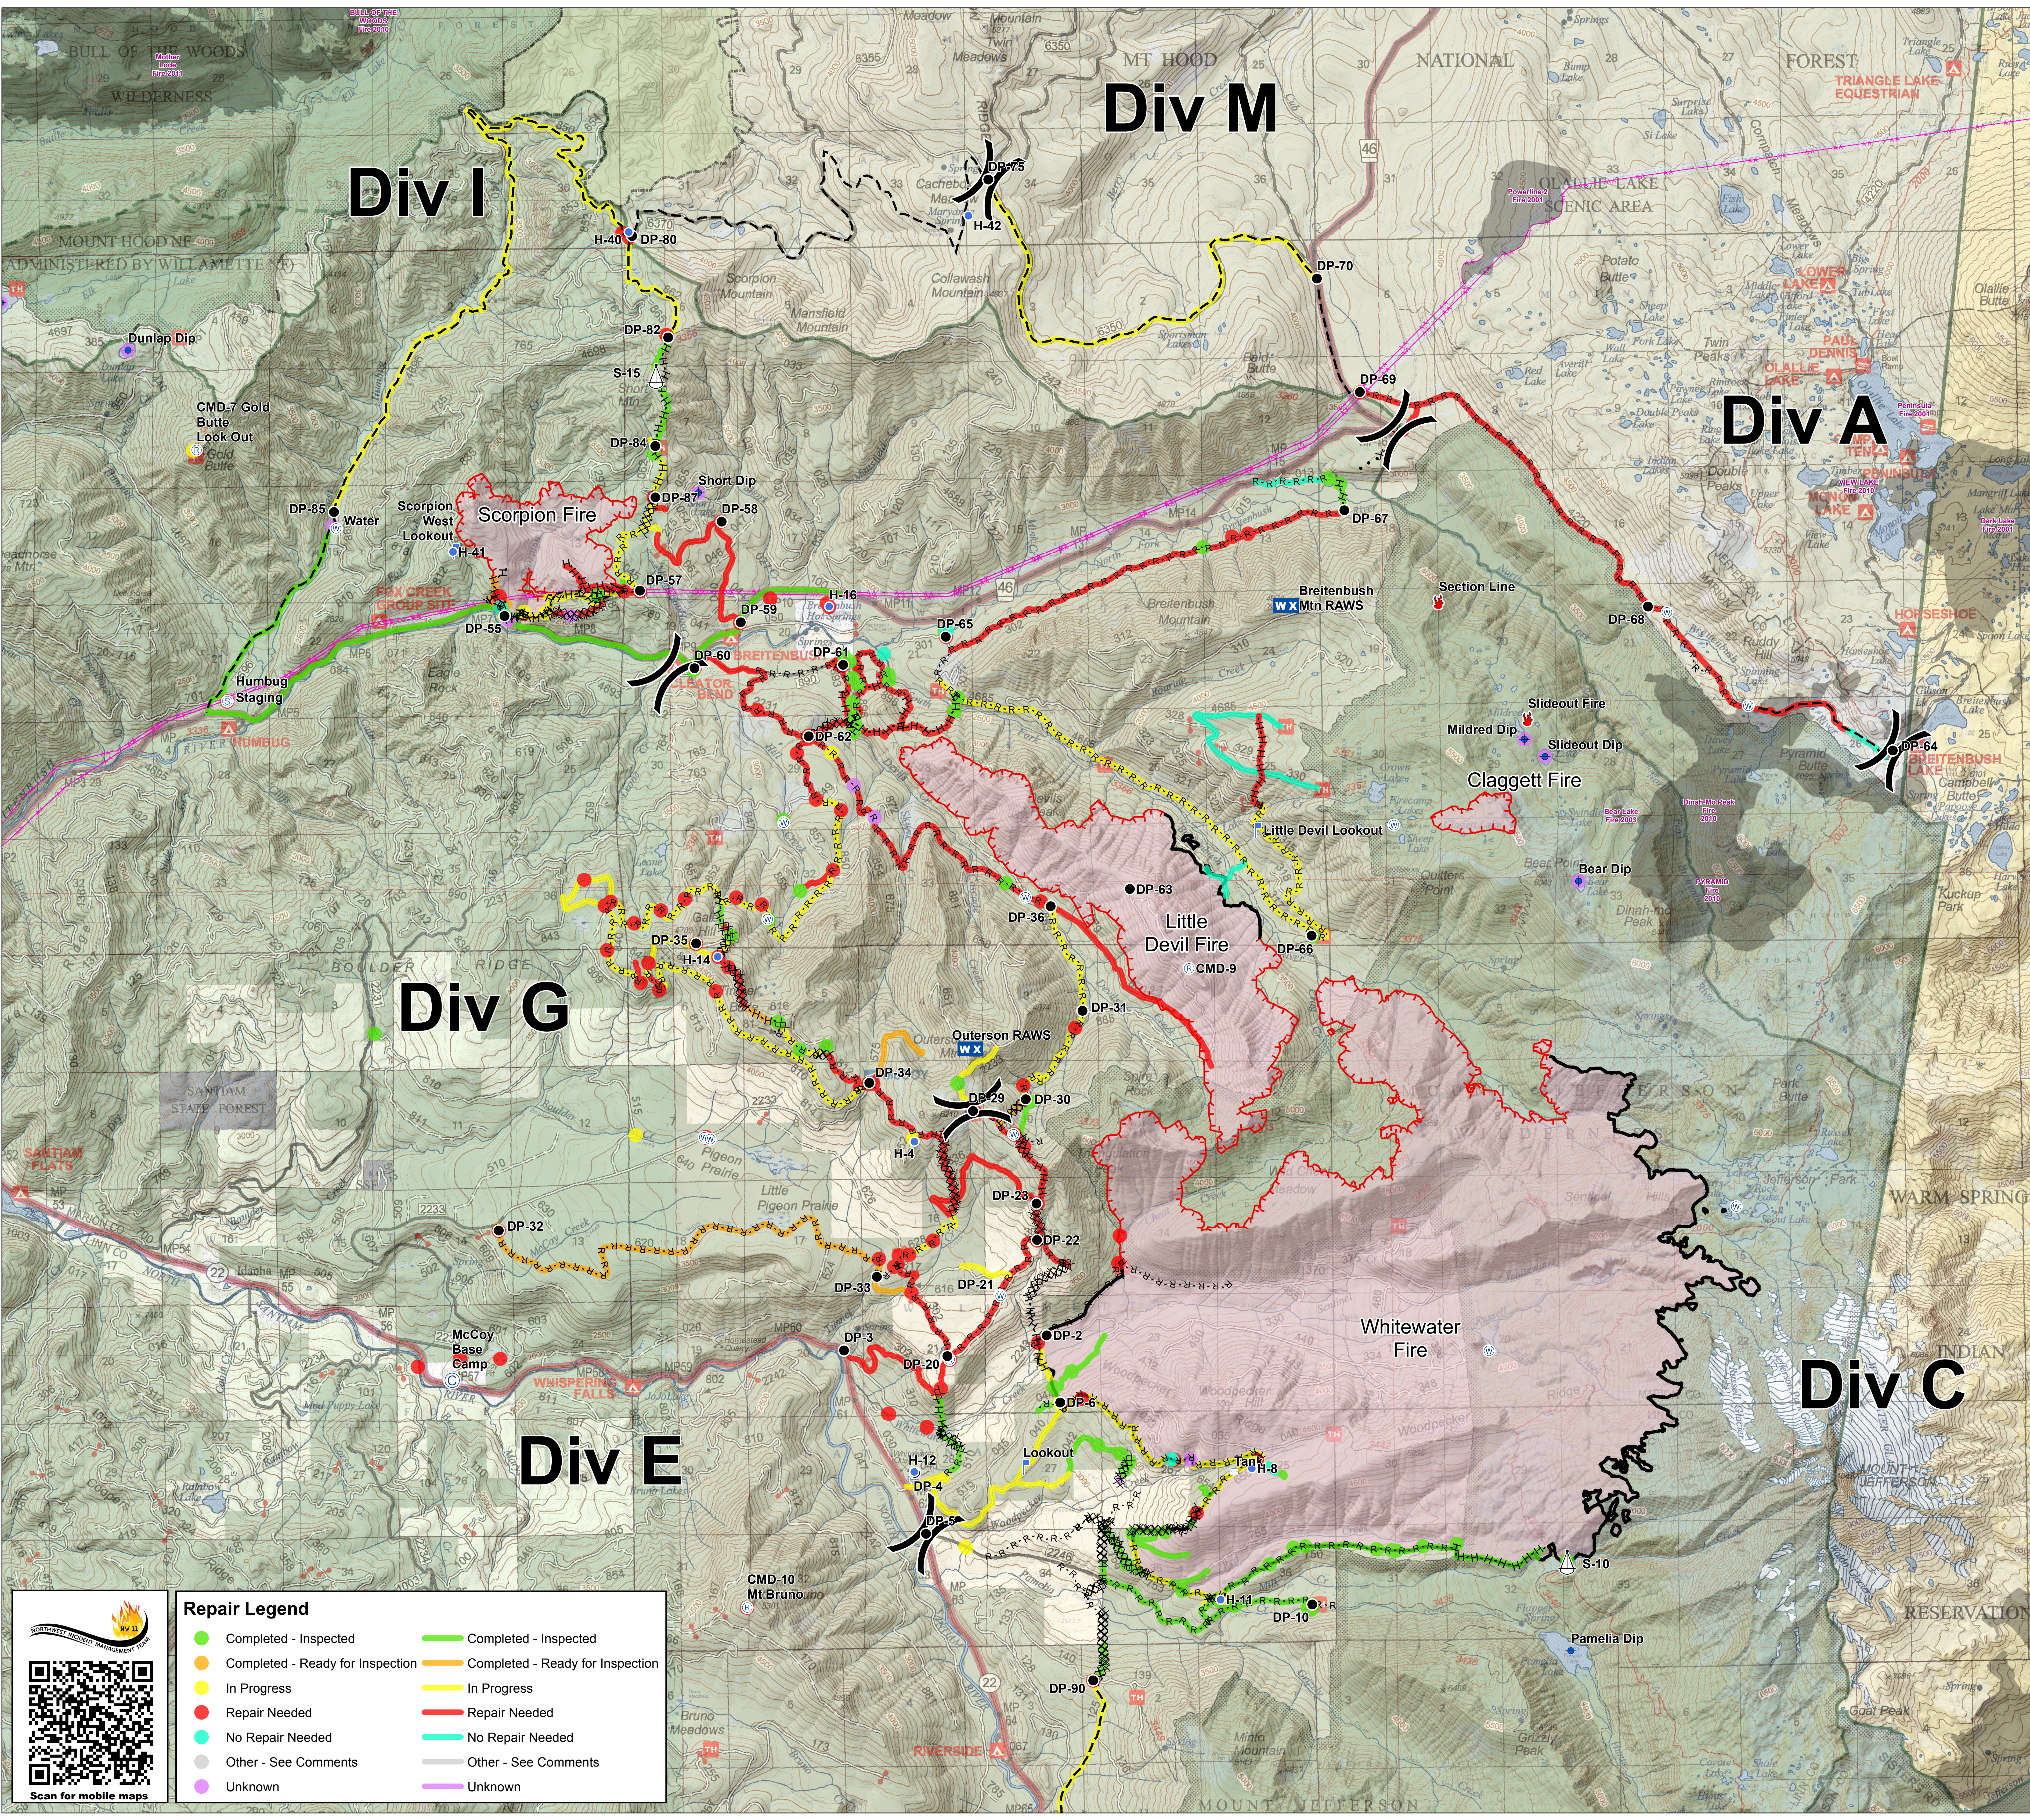

# Whitewater Fire Briefing Map

## OR-WIF-170123

September 26, 2017

Fires: Whitewater, Little Devil, Scorpion, Claggett, Slideout, Section Line

IR from 9/14/2017 @ 1928

DRTI from 09/15/2017 @ 1200

Field Obs 09/23/2017 @ 1500

- Camp
- Dip Site
- Drop Point
- Fire Location
- Helispot
- Lookout
- Mobile Weather Unit
- Repeater
- Staging Area
- Water Source
- Water Tank
- Division Break
- Completed Dozer Line
- H-H Completed Hand Line
- R-R Road as Completed Line
- Proposed Dozer Line
- Planned Fire Line
- Uncontrolled Fire Edge
- Completed Line
- Historic Fires
- Bull of the Woods
- Powerlines

### Div C South

Repair Legend	
	Completed - Inspected
	Completed - Ready for Inspection
	In Progress
	Repair Needed
	No Repair Needed
	Other - See Comments
	Unknown

Bear Butte Fire 2014  
Bear Butte Fire 2003