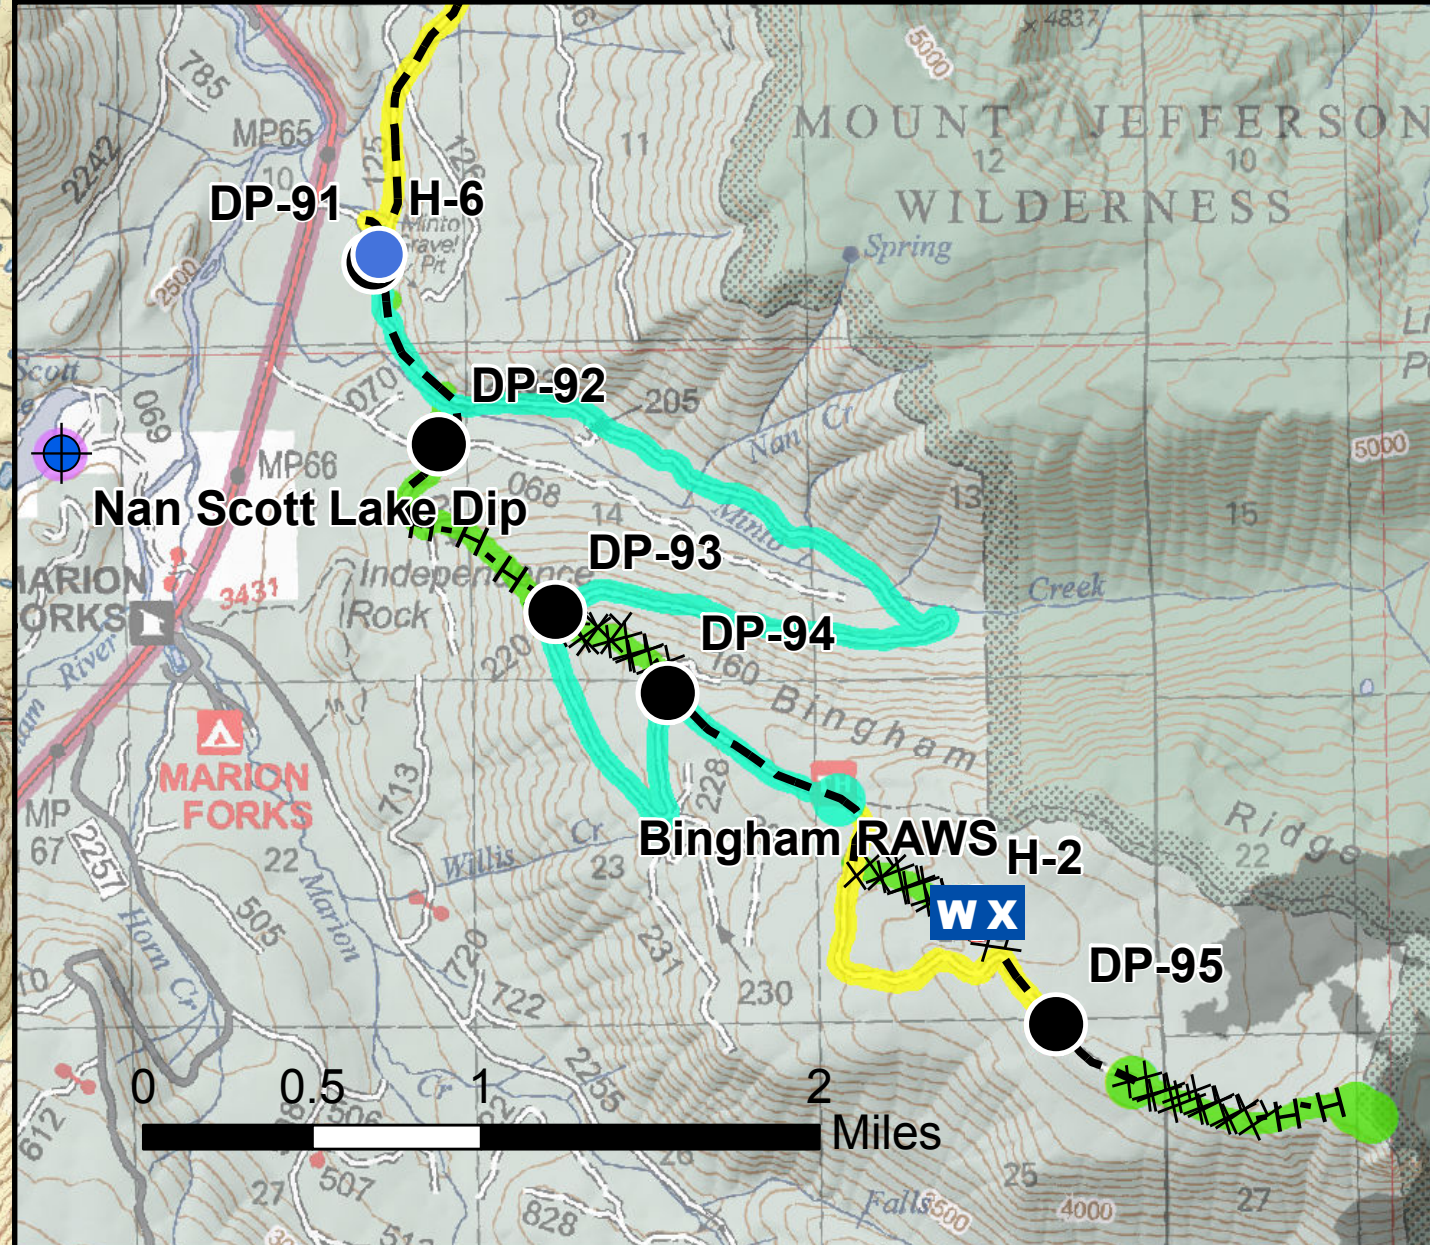

# Whitewater Fire Briefing Map

## OR-WIF-170123

September 26, 2017

Fires: Whitewater, Little Devil, Scorpion, Claggett, Slideout, Section Line

IR from 9/14/2017 @ 1928

DRTI from 09/15/2017 @ 1200

Field Obs 09/23/2017 @ 1500

- Camp
- Dip Site
- Drop Point
- Fire Location
- Helispot
- Lookout
- Mobile Weather Unit
- Repeater
- Staging Area
- Water Source
- Water Tank
- Division Break
- Completed Dozer Line
- H-H Completed Hand Line
- R-R Road as Completed Line
- Proposed Dozer Line
- Planned Fire Line
- Uncontrolled Fire Edge
- Completed Line
- Historic Fires
- Bull of the Woods
- Powerlines

### Div C South

Repair Legend	
	Completed - Inspected
	Completed - Ready for Inspection
	In Progress
	Repair Needed
	No Repair Needed
	Other - See Comments
	Unknown

Bear Butte Fire 2014  
Bear Butte Fire 2003